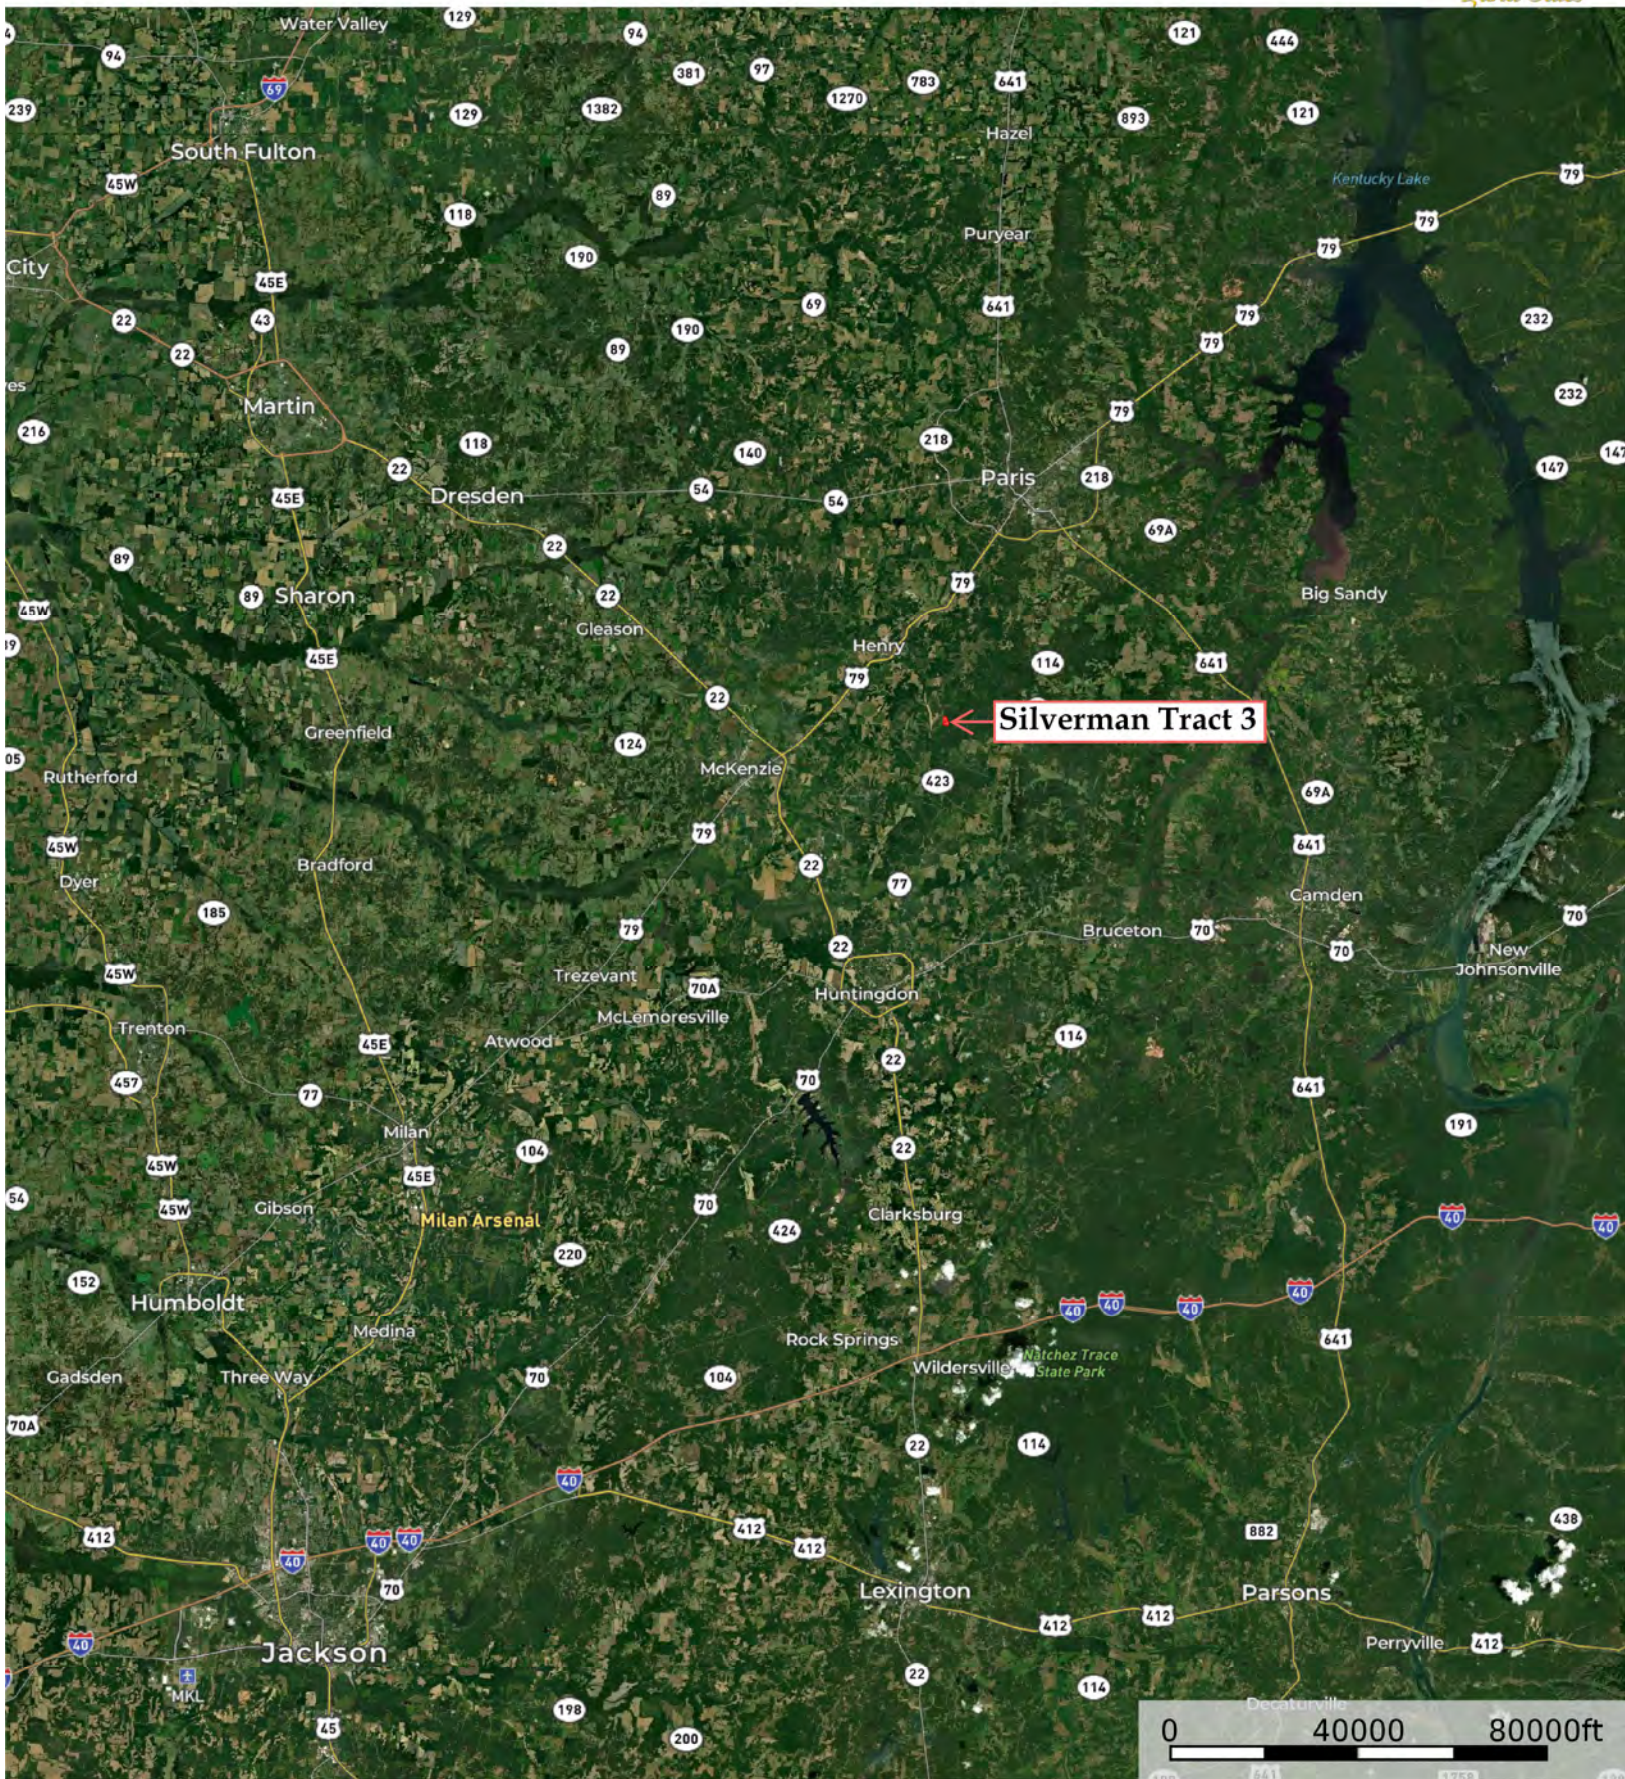

# Silverman Tract 3

Henry County, Tennessee, 14 AC +/-

 Boundary

# Silverman Tract 3

Henry Co, TN +/- 14 acres