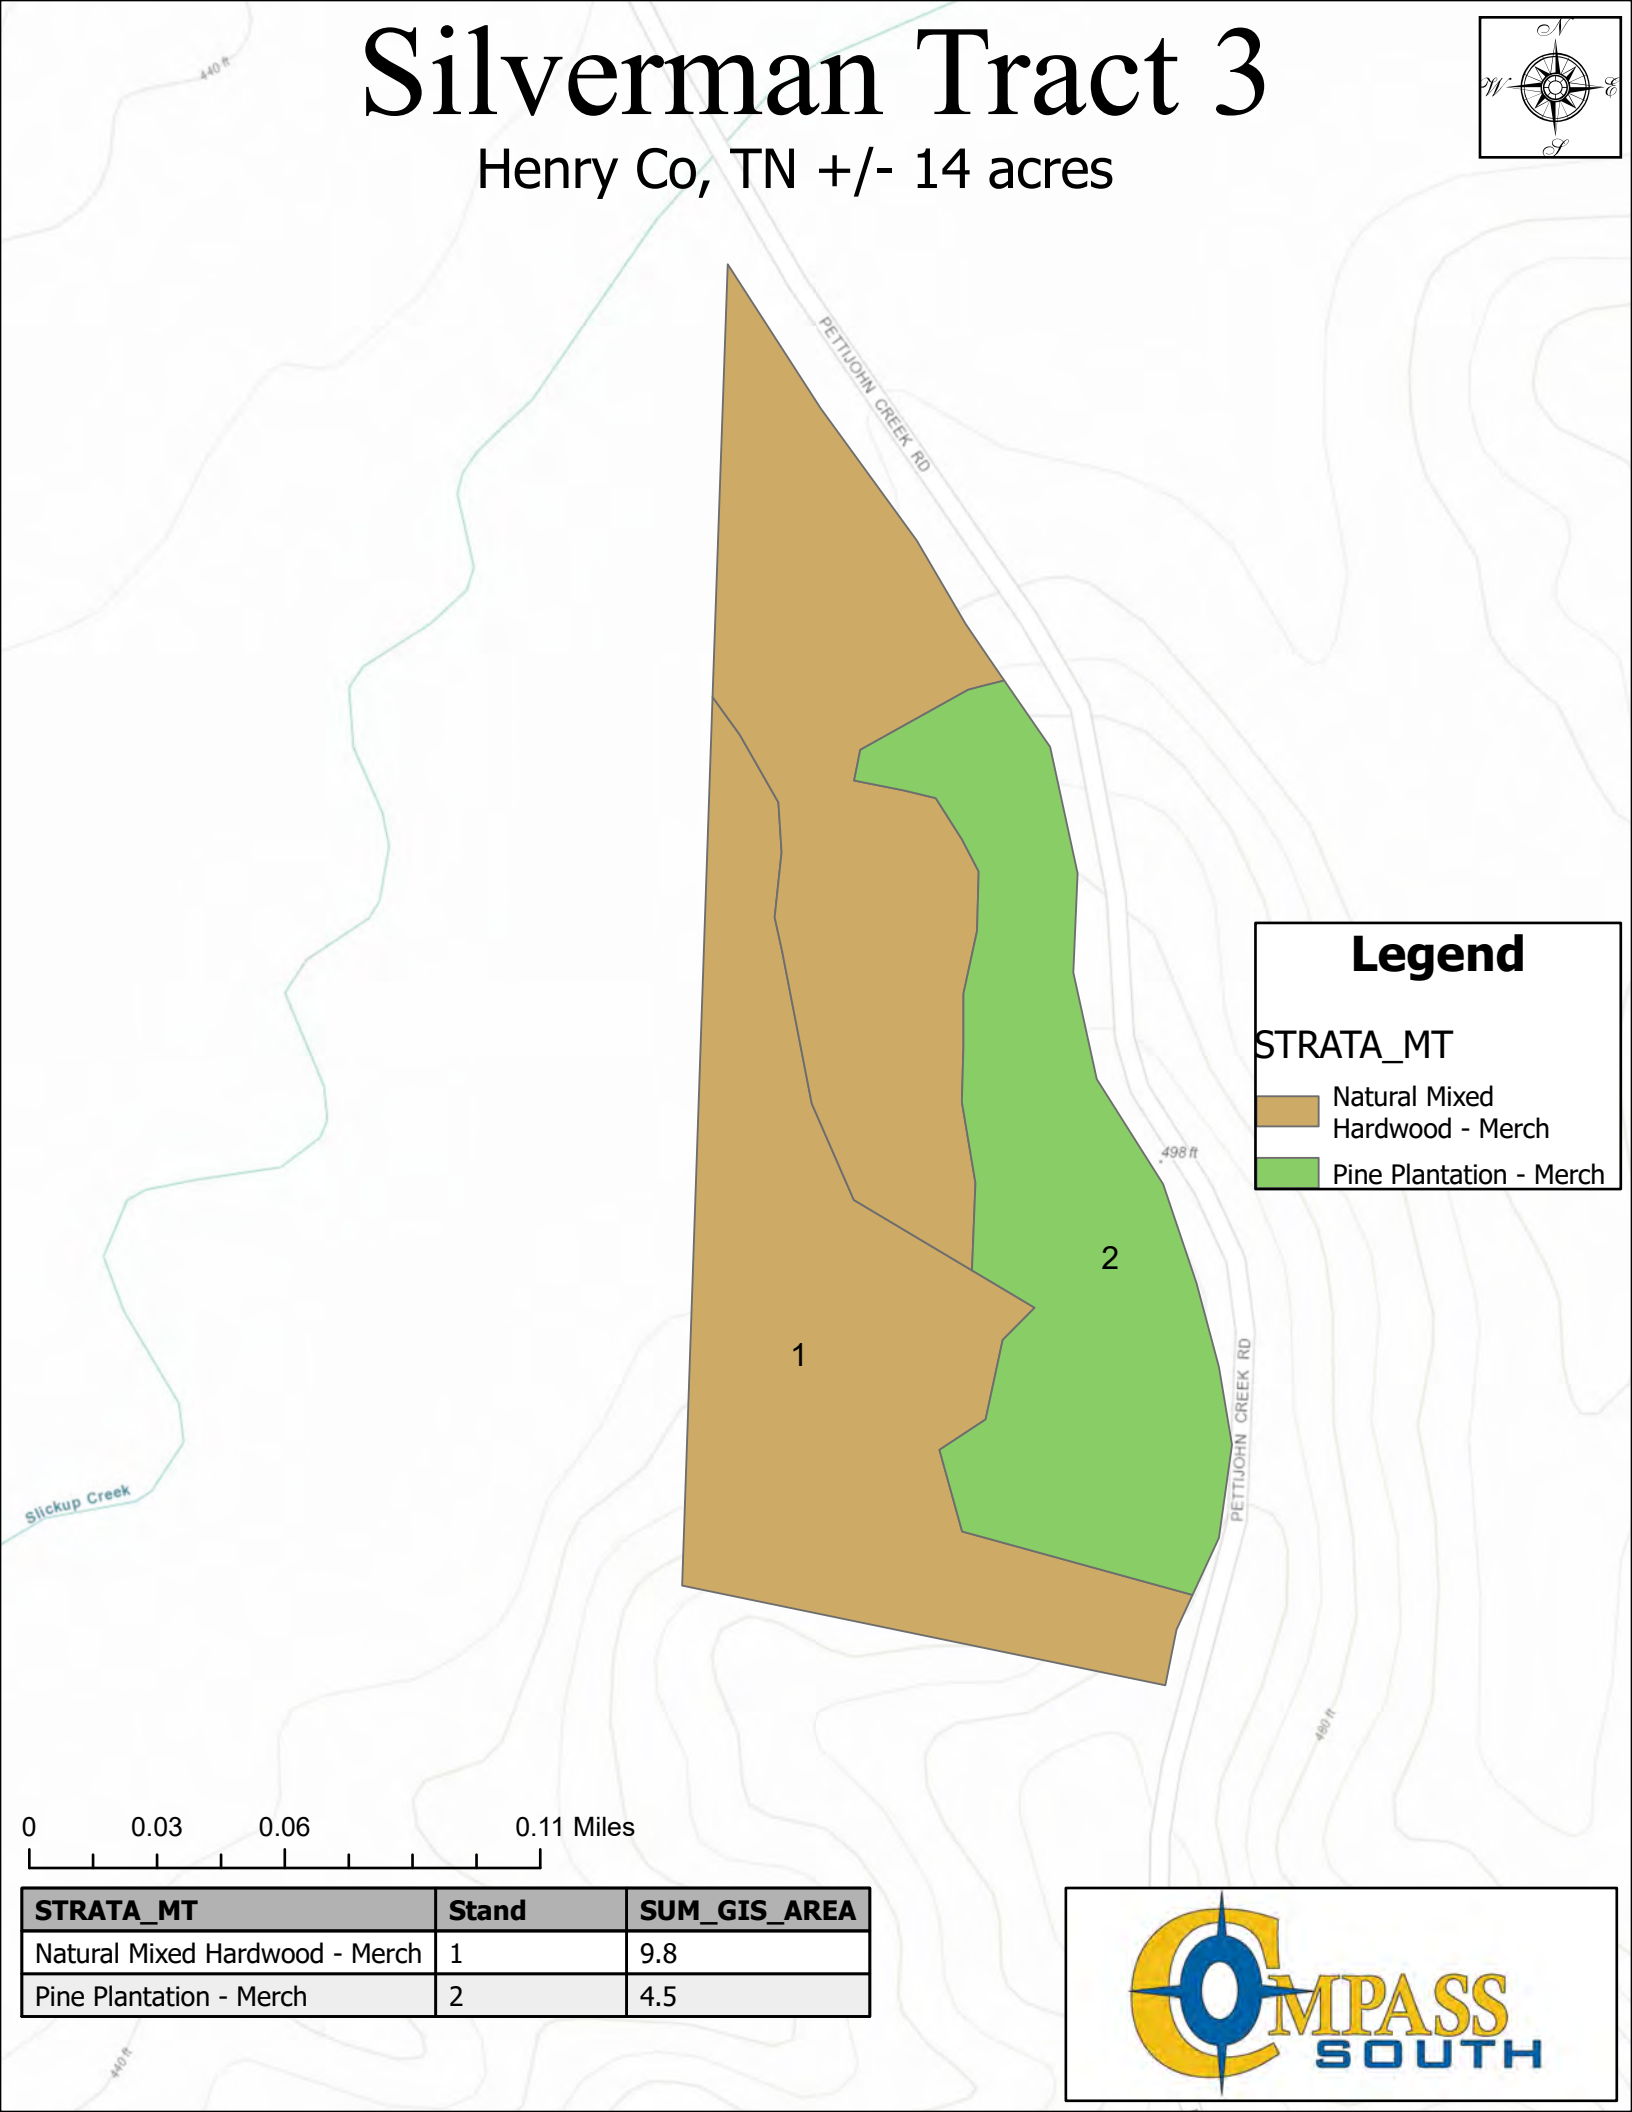

# Silverman Tract 3

Henry County, Tennessee, 14 AC +/-

 Boundary

# Silverman Tract 3

Henry Co, TN +/- 14 acres