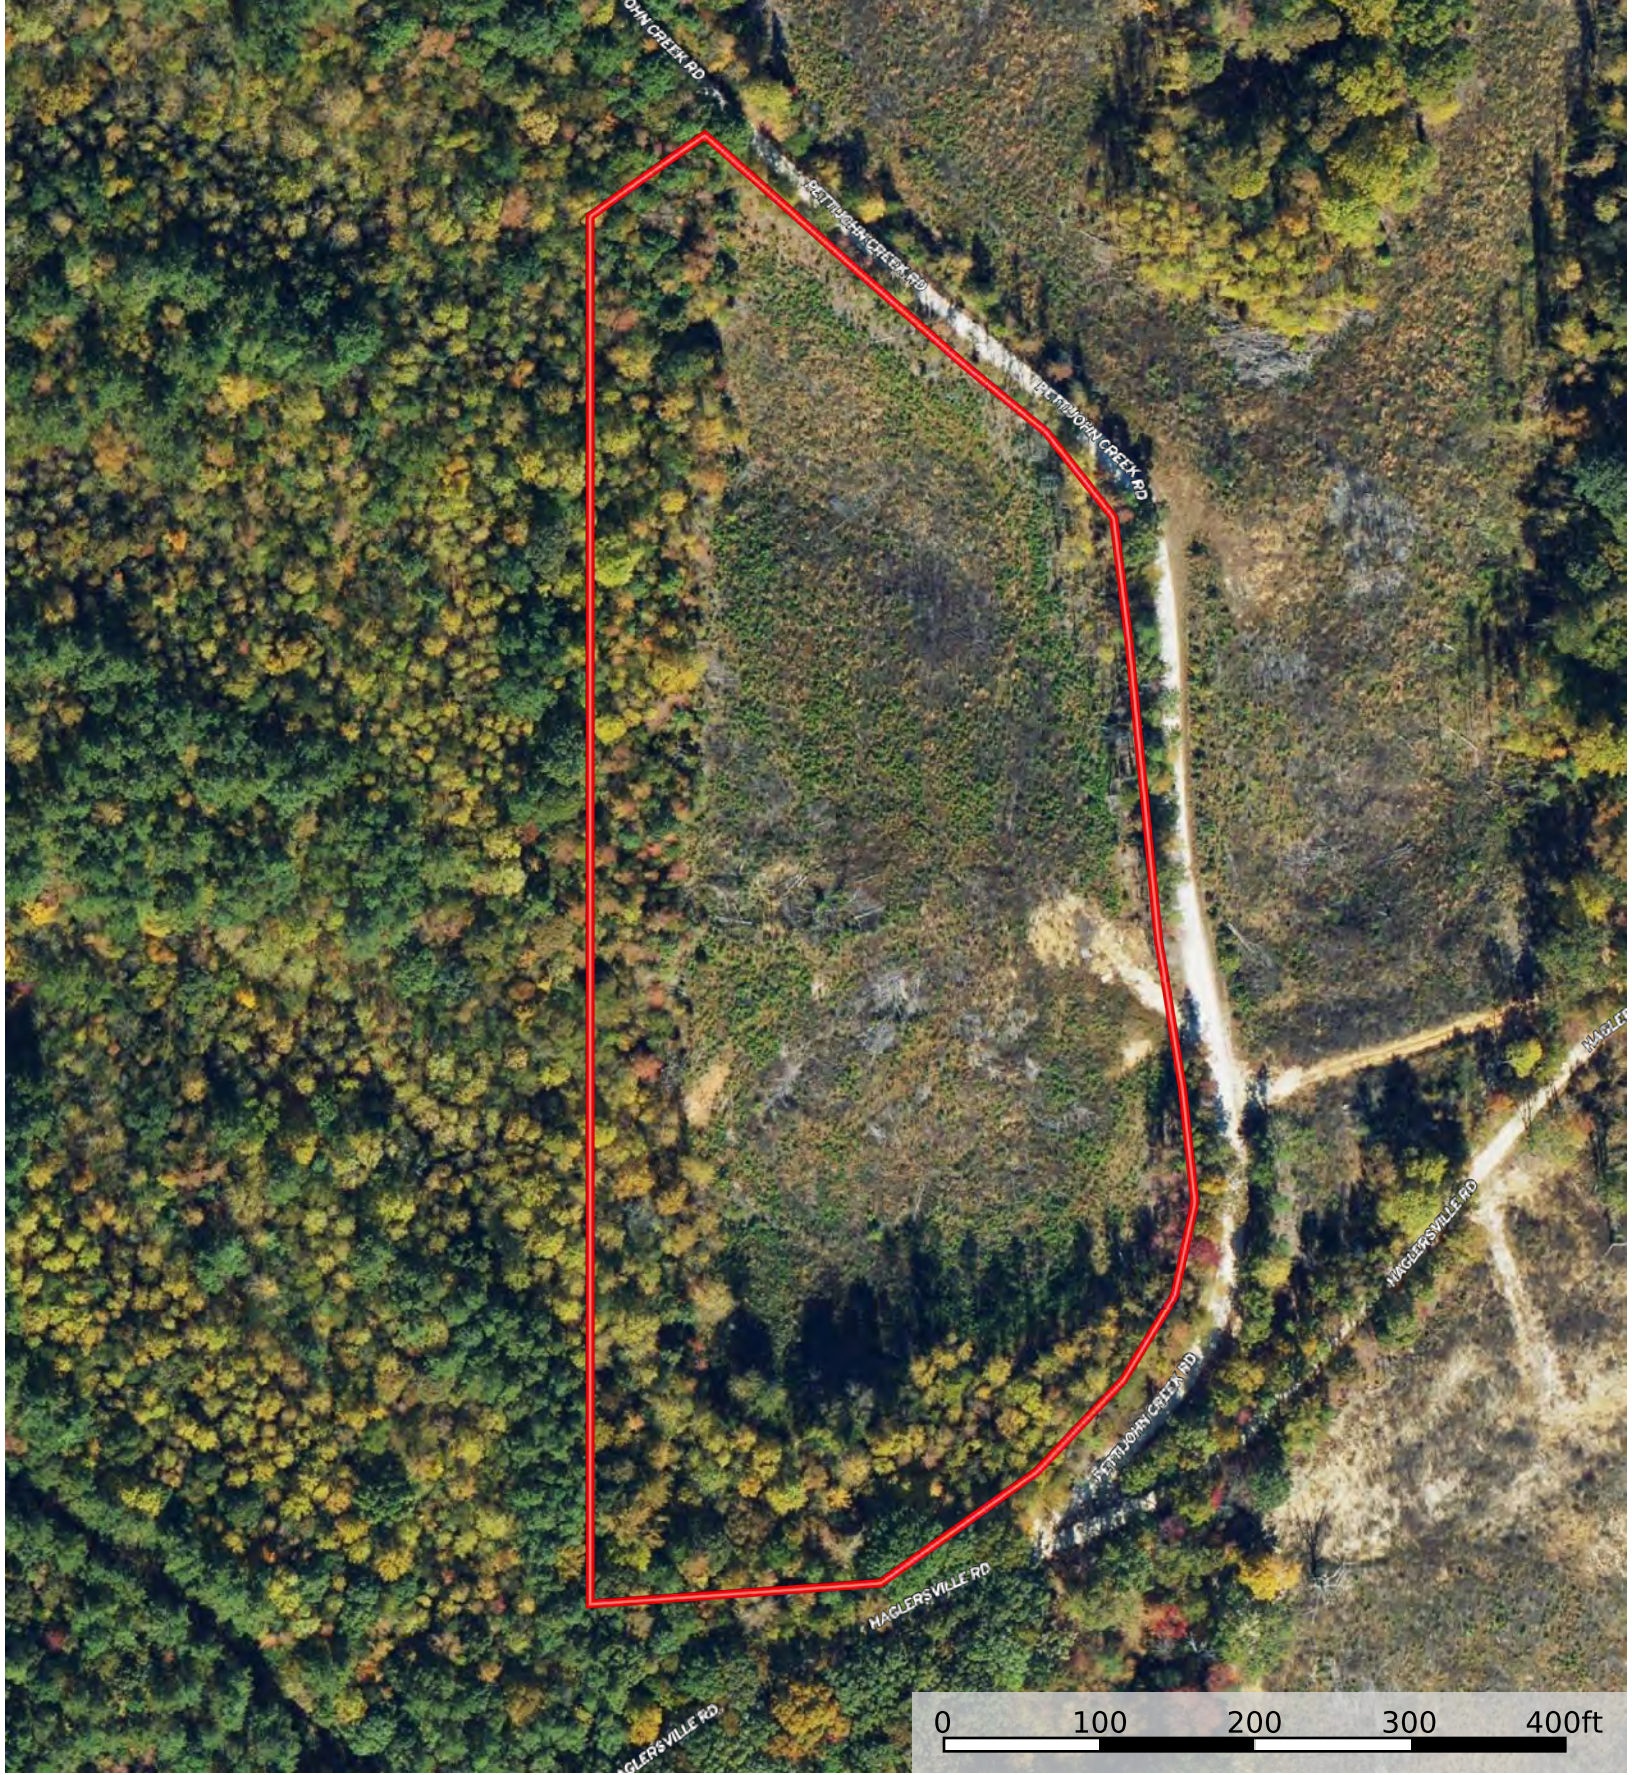

Silverman Tract 4

Henry County, Tennessee, 7 AC +/-

Silverman Tract 4

Boundary

 Boundary

Silverman Tract 4

Henry County, Tennessee, 7 AC +/-

 Boundary

Silverman Tract 4

Henry Co, TN +/- 7 acres

Legend

STRATA_MT

-  Natural Mixed Hardwood - Merch
-  Pine Plantation - Premerch

STRATA_MT	Stand	SUM_GIS_AREA
Natural Mixed Hardwood - Merch	1	2
Pine Plantation - Premerch	2	4.6