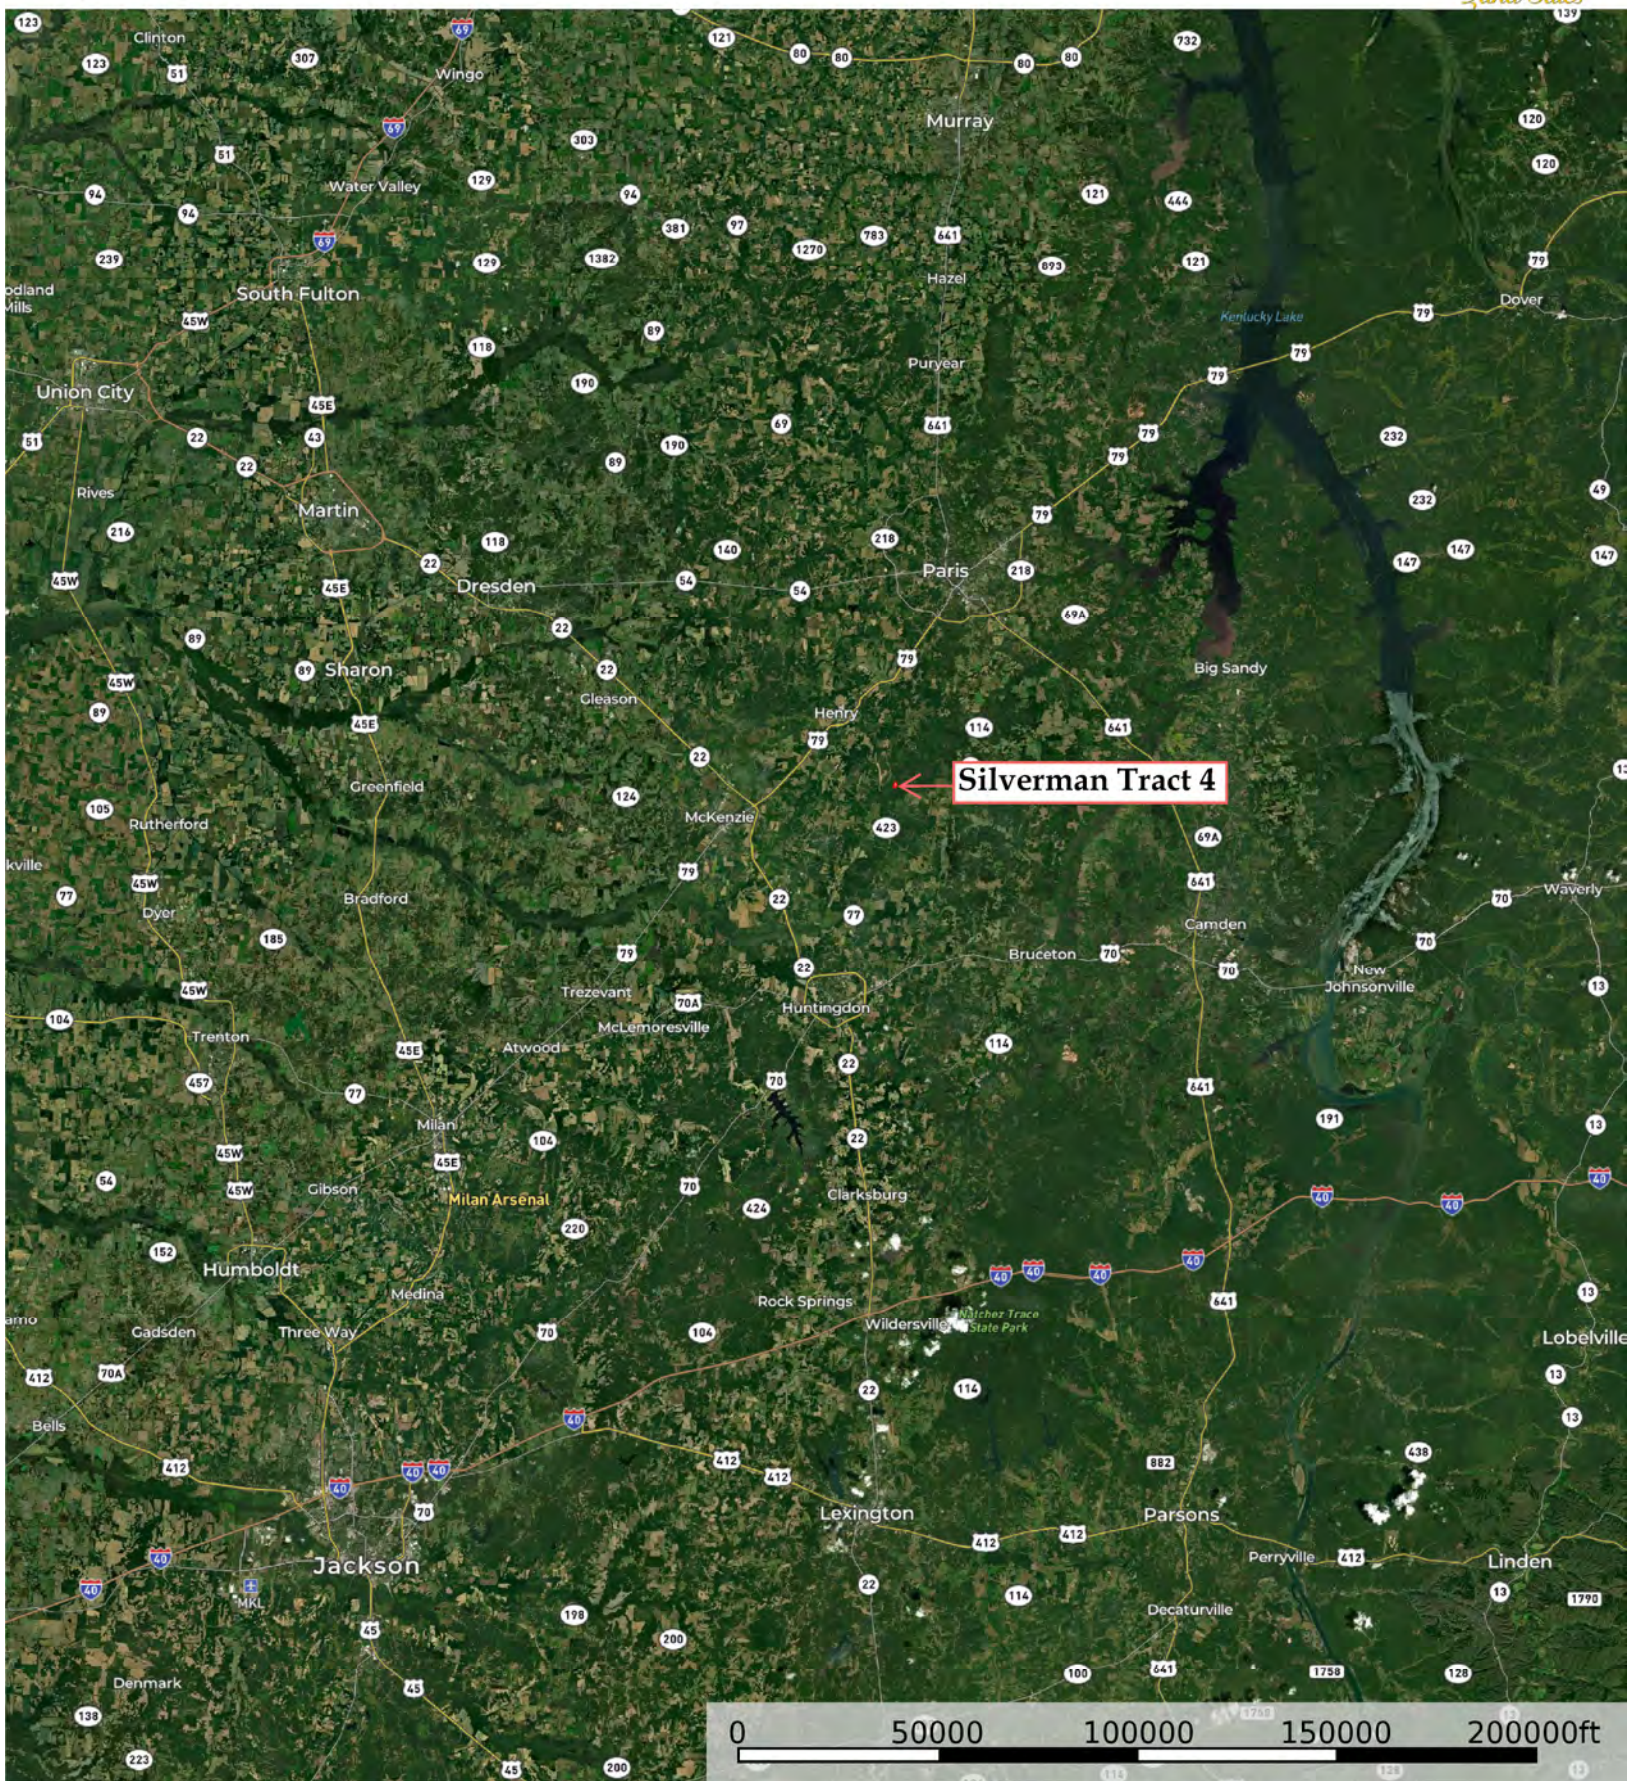

Silverman Tract 4

Henry County, Tennessee, 7 AC +/-

Silverman Tract 4

Boundary

 Boundary

Silverman Tract 4

Henry County, Tennessee, 7 AC +/-

 Boundary

Silverman Tract 4

Henry Co, TN +/- 7 acres

Legend

STRATA_MT

-  Natural Mixed Hardwood - Merch
-  Pine Plantation - Premerch

STRATA_MT	Stand	SUM_GIS_AREA
Natural Mixed Hardwood - Merch	1	2
Pine Plantation - Premerch	2	4.6