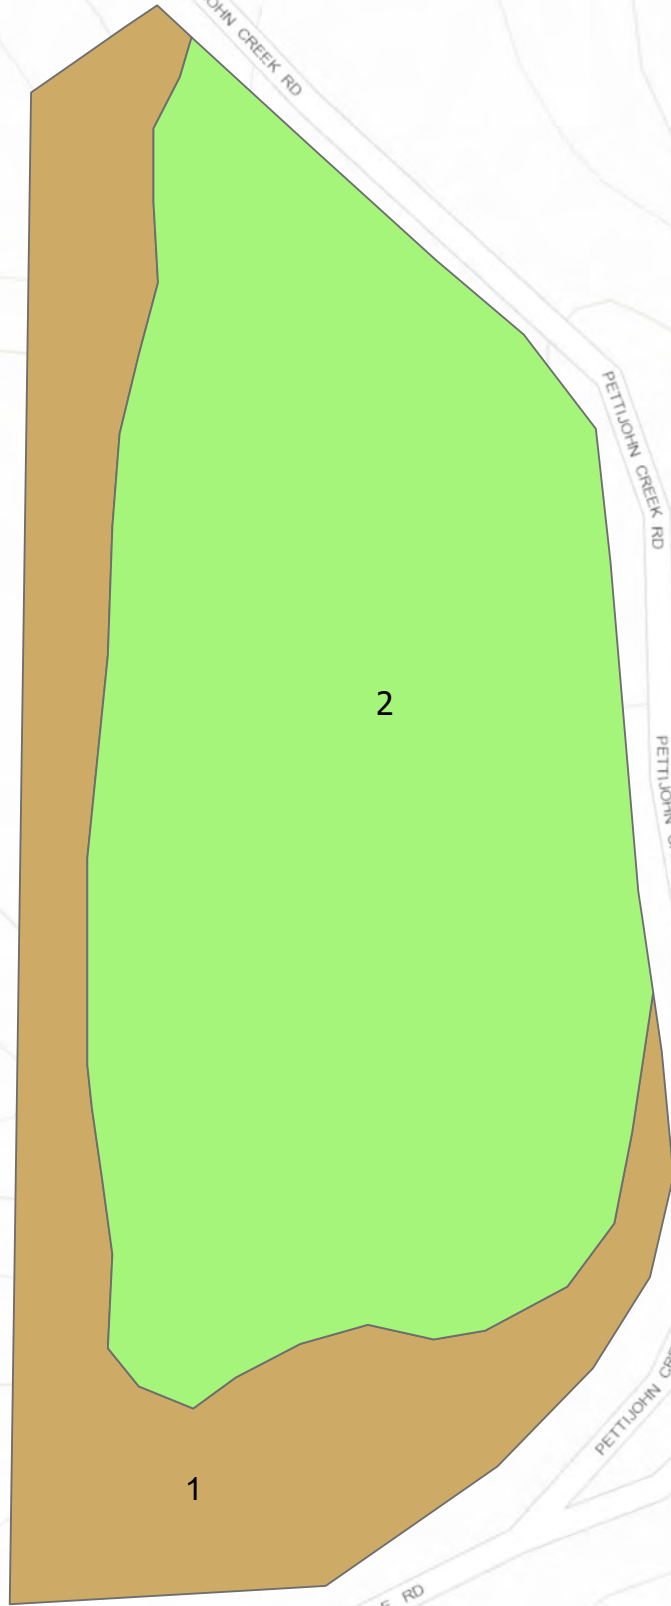

Silverman Tract 4

Henry County, Tennessee, 7 AC +/-

Silverman Tract 4

Boundary

 Boundary

Silverman Tract 4

Henry County, Tennessee, 7 AC +/-

 Boundary

Silverman Tract 4

Henry Co, TN +/- 7 acres

Legend

STRATA_MT

-  Natural Mixed Hardwood - Merch
-  Pine Plantation - Premerch

STRATA_MT	Stand	SUM_GIS_AREA
Natural Mixed Hardwood - Merch	1	2
Pine Plantation - Premerch	2	4.6