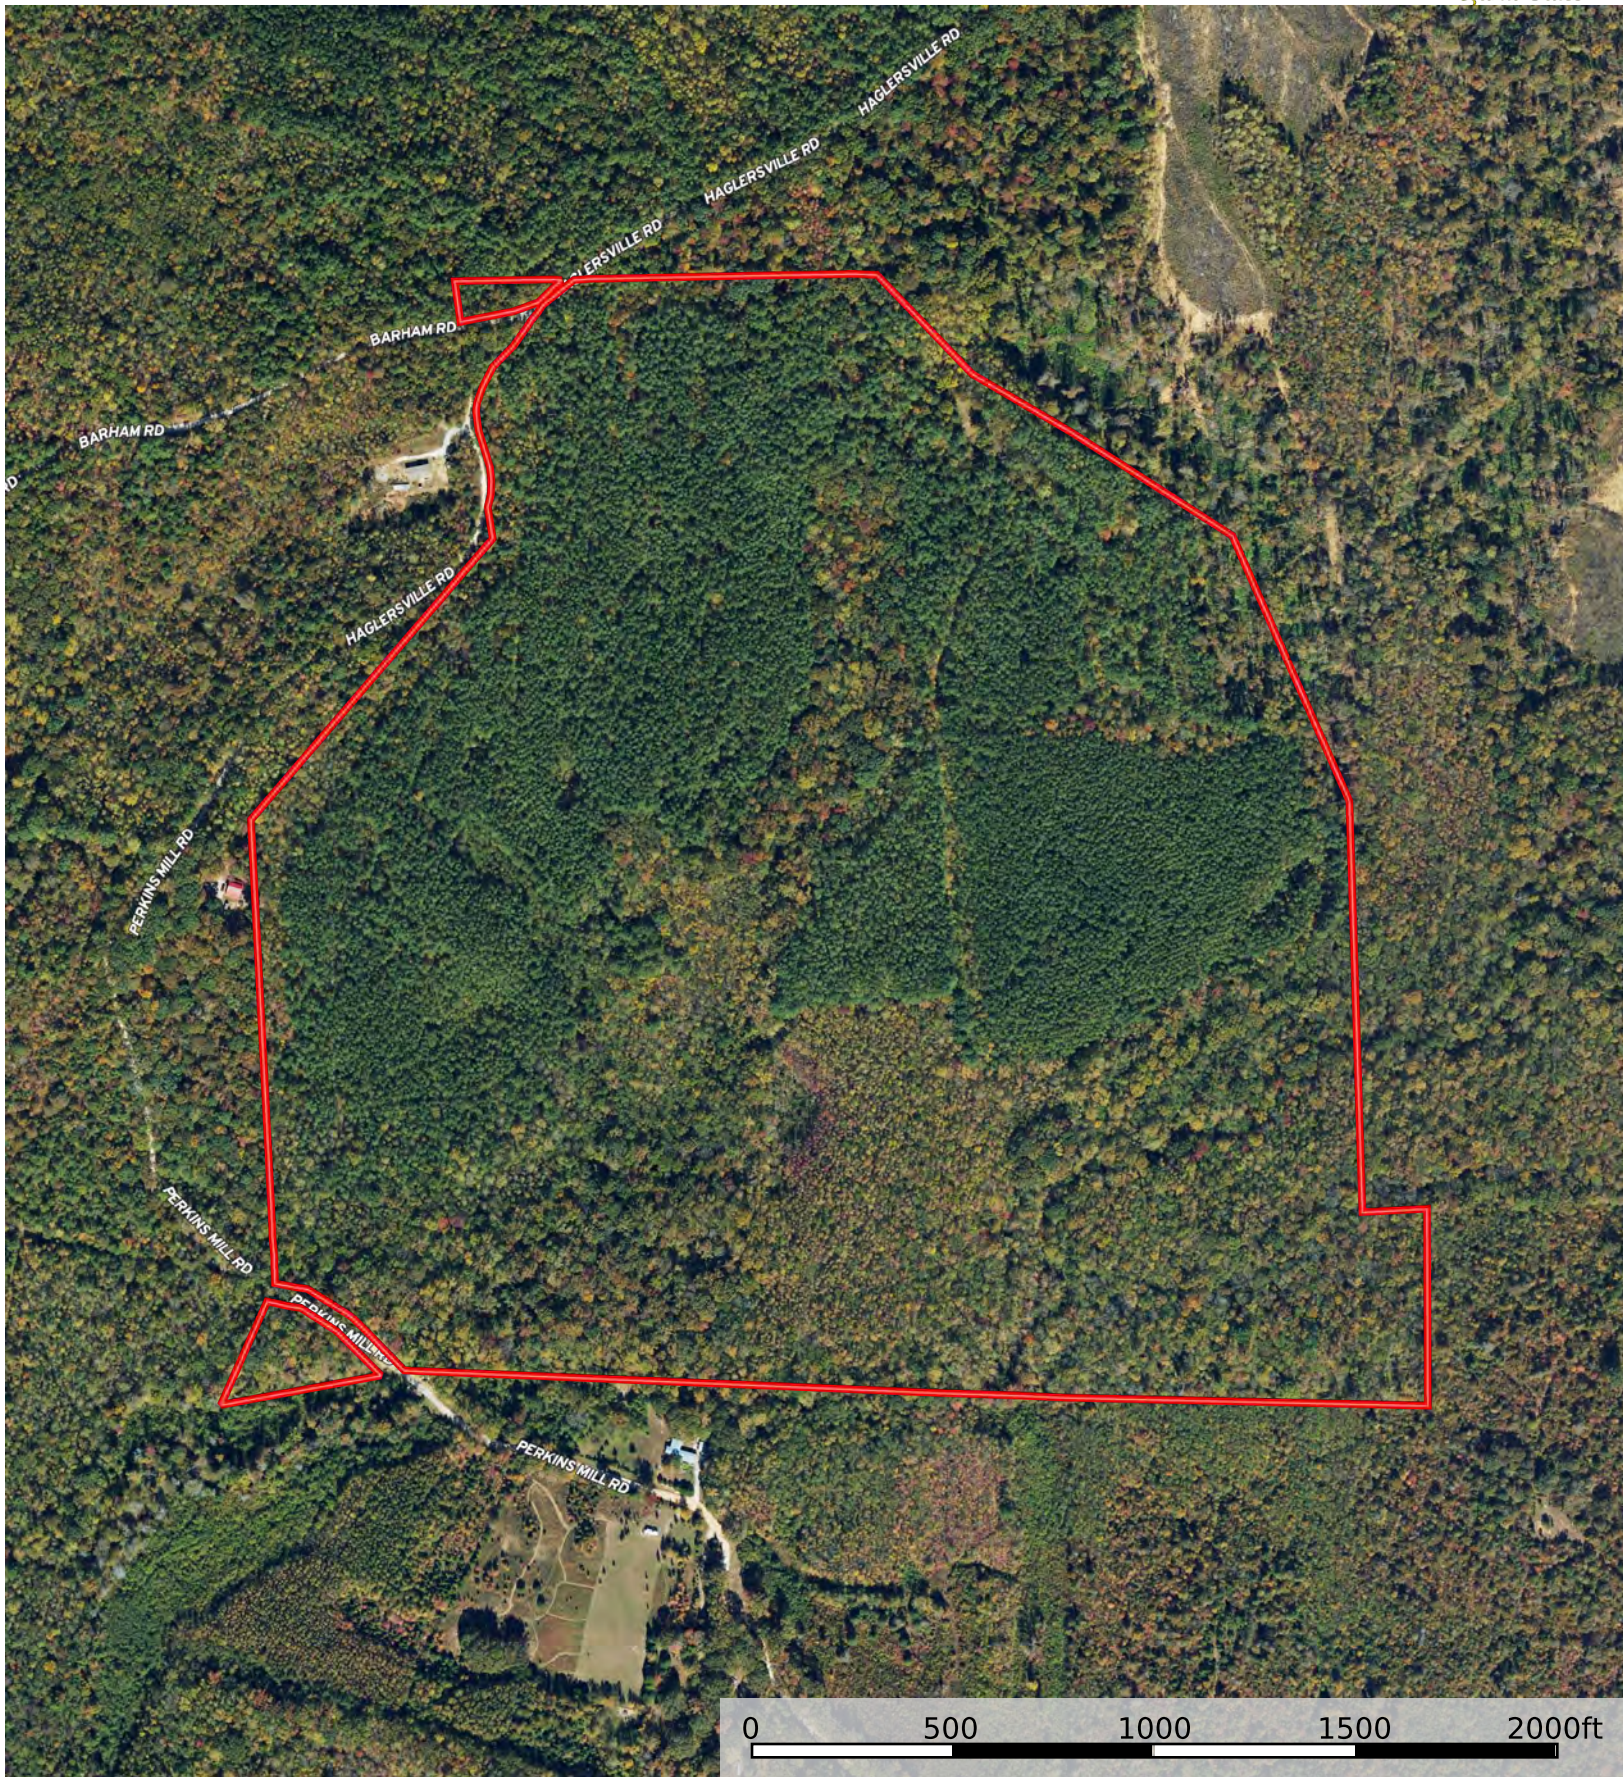

# Silverman Tract 5

Henry County, Carroll County, Tennessee, 147 AC +/-

Boundary

# Silverman Tract 5

Henry County, Carroll County, Tennessee, 147 AC +/-

 Boundary

Boundary

# Silverman Tract 5

Henry/Carroll Co, TN +/- 147 acres

**Legend**

STRATA\_MT

-  Natural Mixed Hardwood - Merch
-  Non Timbered
-  Pine Plantation - Merch

STRATA_MT	Stand	SUM_GIS_AREA
Natural Mixed Hardwood - Merch	1	77.8
Non Timbered	2	2.1
Pine Plantation - Merch	3	67.5