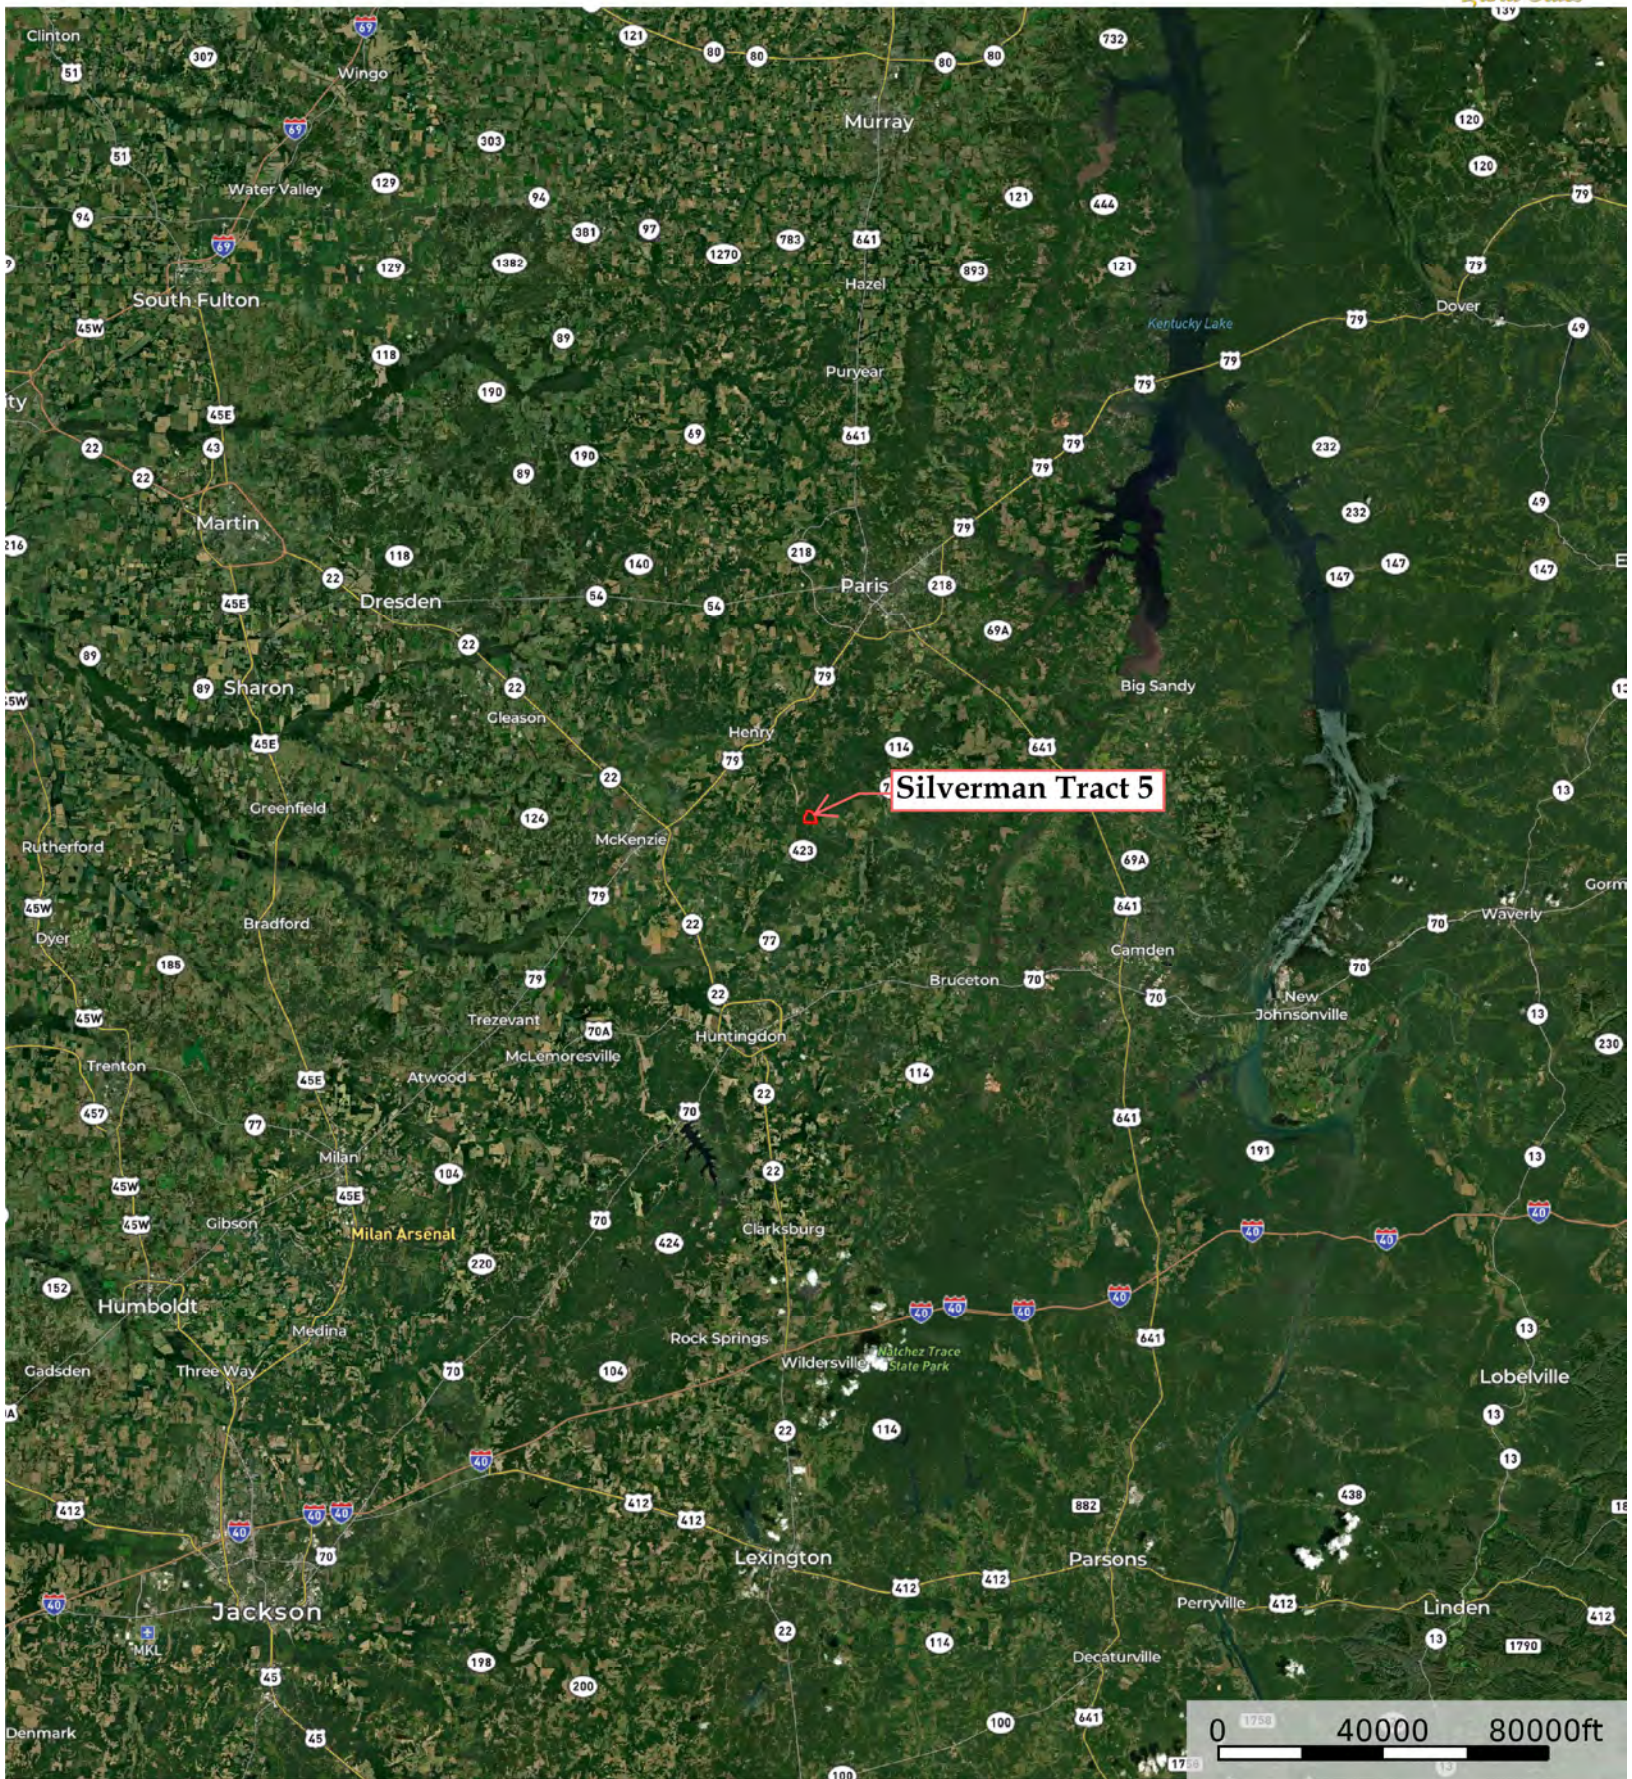

# Silverman Tract 5

Henry County, Carroll County, Tennessee, 147 AC +/-

Boundary

# Silverman Tract 5

Henry County, Carroll County, Tennessee, 147 AC +/-

 Boundary

Boundary

# Silverman Tract 5

Henry/Carroll Co, TN +/- 147 acres

**Legend**

STRATA\_MT

-  Natural Mixed Hardwood - Merch
-  Non Timbered
-  Pine Plantation - Merch

STRATA_MT	Stand	SUM_GIS_AREA
Natural Mixed Hardwood - Merch	1	77.8
Non Timbered	2	2.1
Pine Plantation - Merch	3	67.5