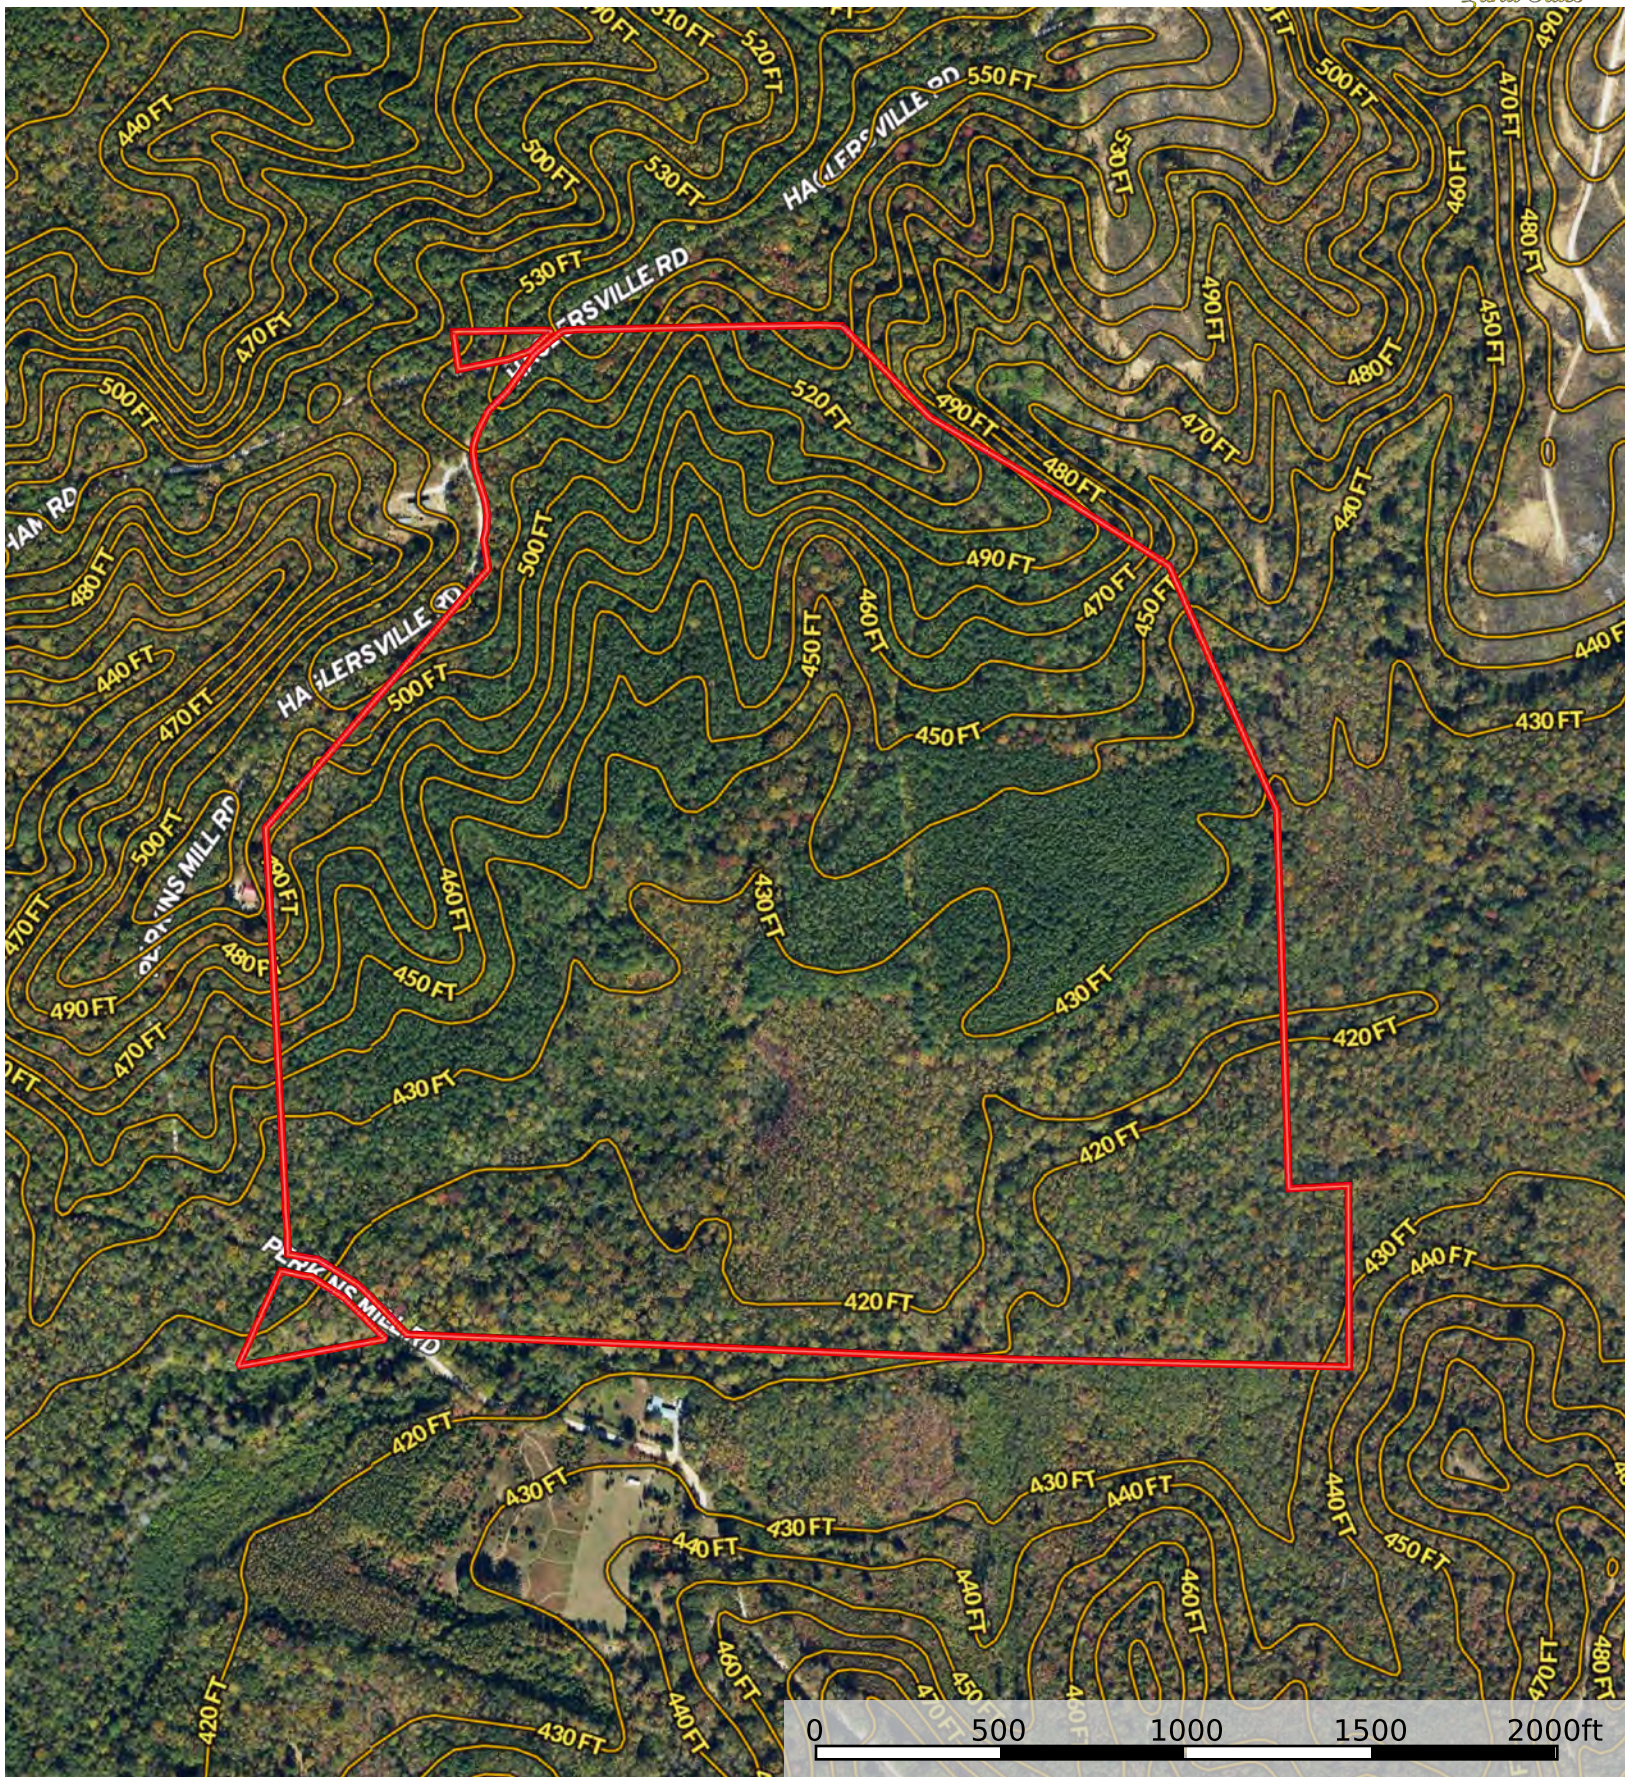

# Silverman Tract 5

Henry County, Carroll County, Tennessee, 147 AC +/-

Boundary

# Silverman Tract 5

Henry County, Carroll County, Tennessee, 147 AC +/-

 Boundary

Boundary

# Silverman Tract 5

Henry/Carroll Co, TN +/- 147 acres

**Legend**

STRATA\_MT

-  Natural Mixed Hardwood - Merch
-  Non Timbered
-  Pine Plantation - Merch

STRATA_MT	Stand	SUM_GIS_AREA
Natural Mixed Hardwood - Merch	1	77.8
Non Timbered	2	2.1
Pine Plantation - Merch	3	67.5