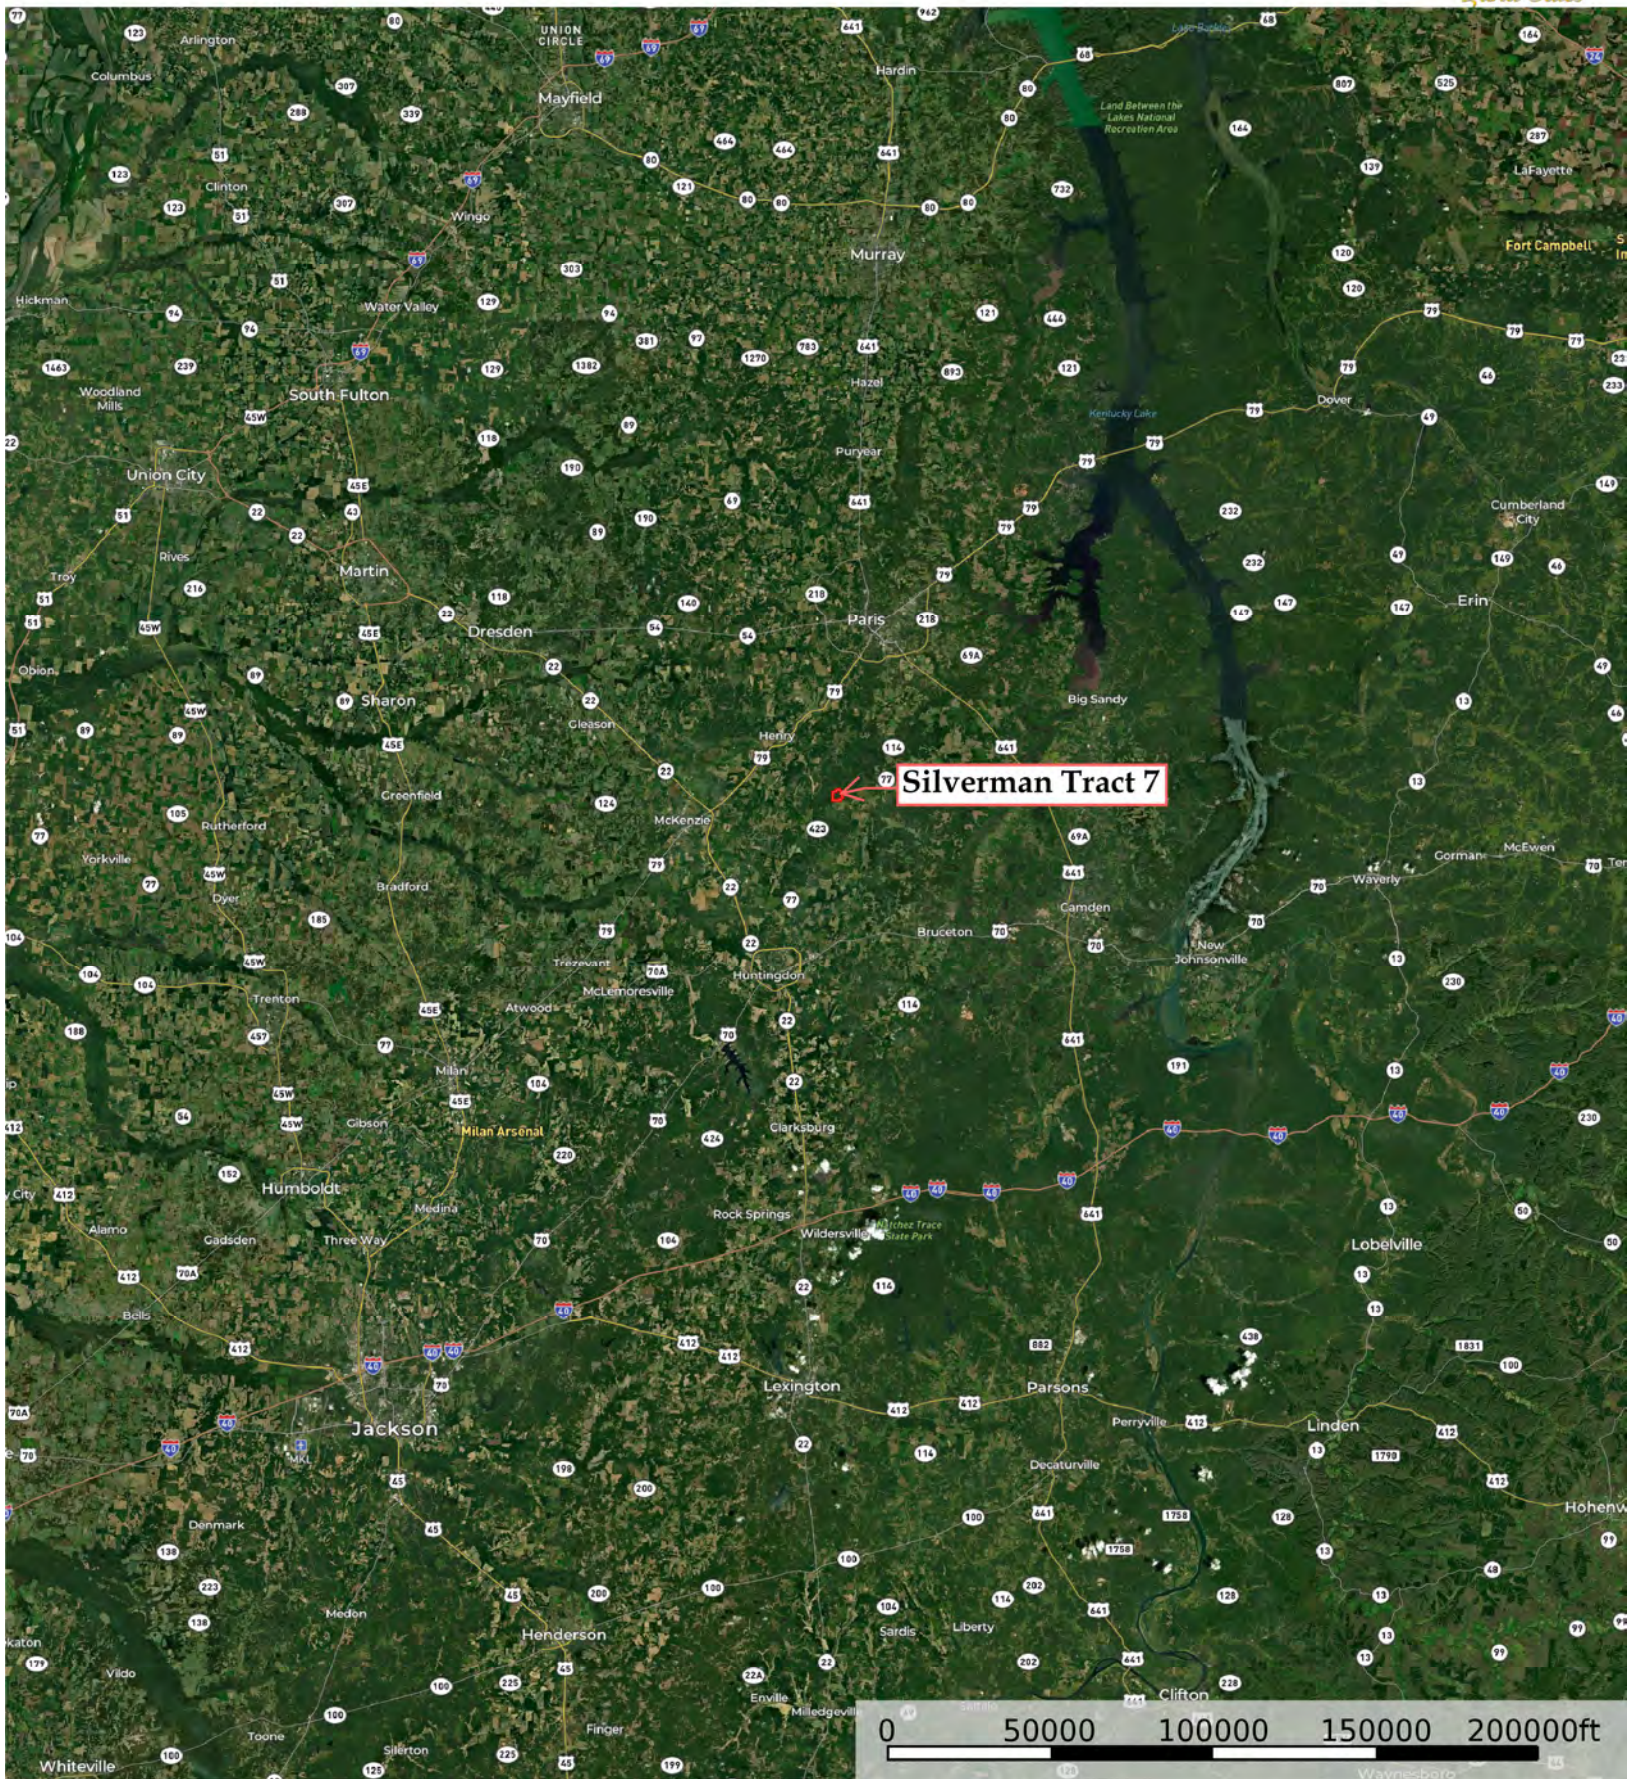

Silverman Tract 7

Henry County, Tennessee, 163 AC +/-

Silverman Tract 7

0 50000 100000 150000 200000ft

Boundary

Silverman Tract 7

Henry County, Tennessee, 163 AC +/-

Boundary

Boundary

 Boundary

Silverman Tract 7

Henry Co, TN +/- 163 acres

Legend

STRATA_MT

- Natural Mixed Hardwood - Merch
- Non Timbered
- Pine Plantation - Merch
- Pine Plantation - Premerch

STRATA_MT	FREQUENCY	SUM_GIS_AREA
Natural Mixed Hardwood - Merch	1	70.2
Non Timbered	2	2.7
Pine Plantation - Merch	3	0.4
Pine Plantation - Premerch	4	89.3