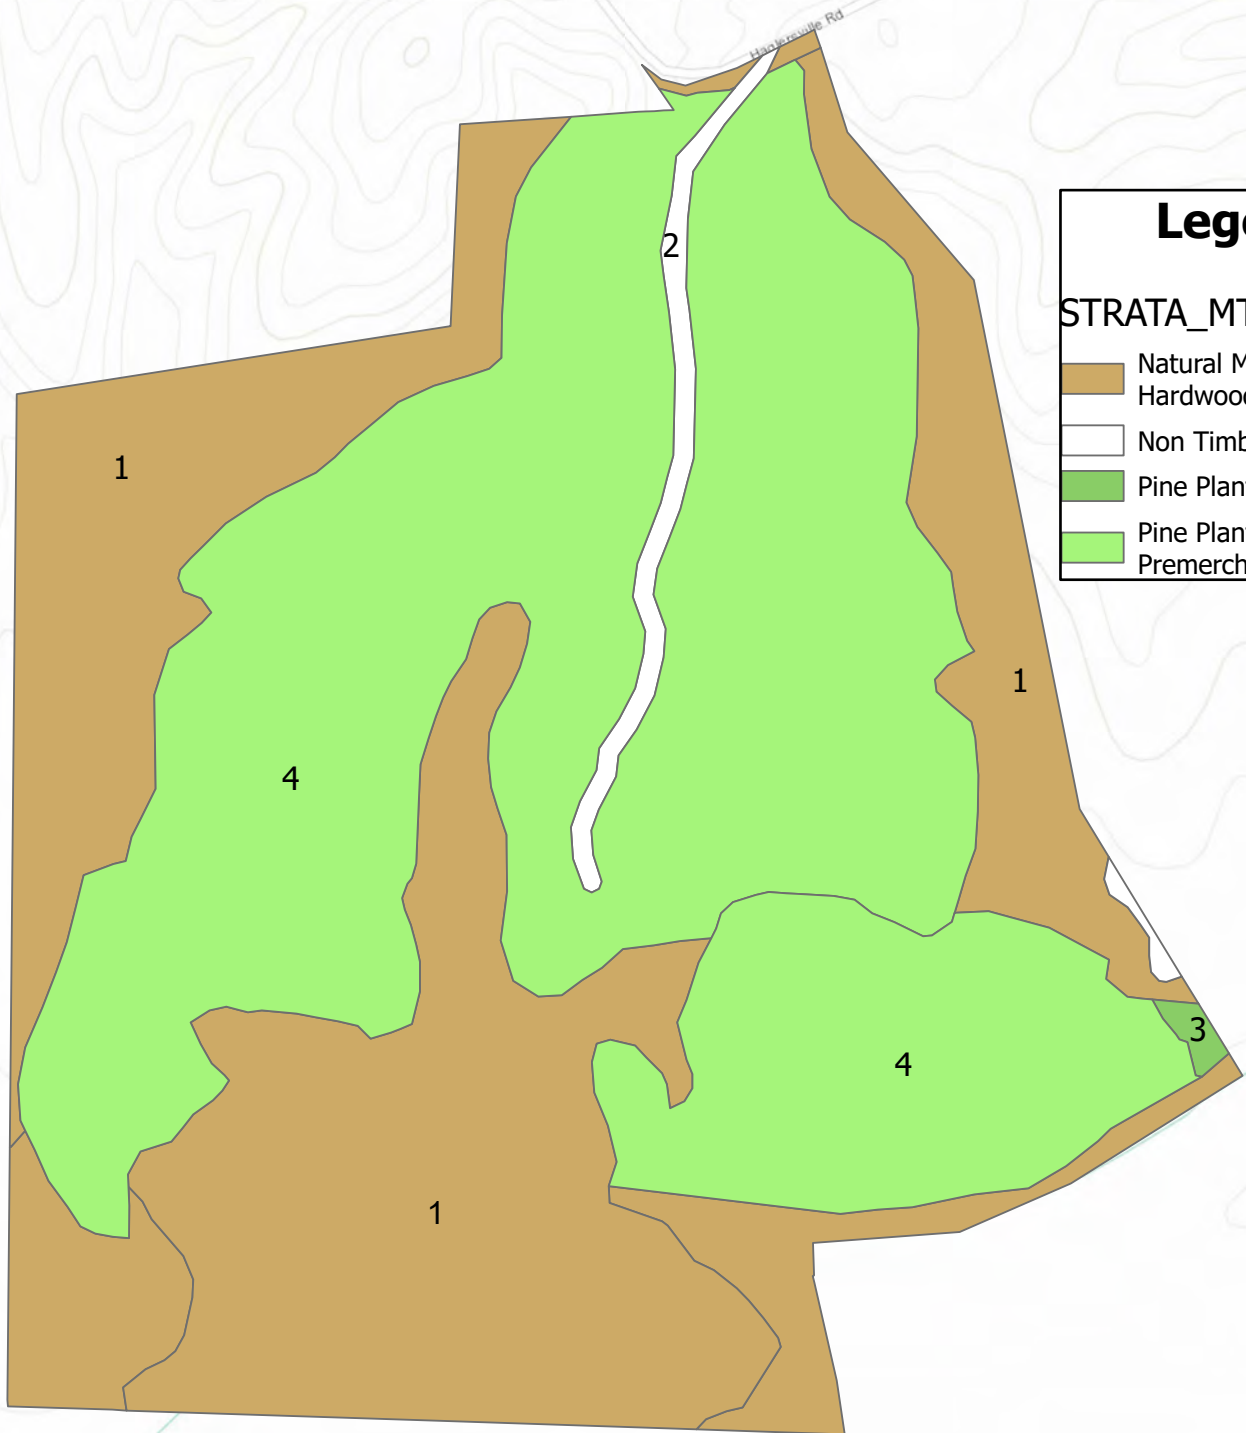

Silverman Tract 7

Henry County, Tennessee, 163 AC +/-

Silverman Tract 7

0 50000 100000 150000 200000ft

Boundary

Silverman Tract 7

Henry County, Tennessee, 163 AC +/-

Boundary

Boundary

 Boundary

Silverman Tract 7

Henry Co, TN +/- 163 acres

Legend

STRATA_MT

- Natural Mixed Hardwood - Merch
- Non Timbered
- Pine Plantation - Merch
- Pine Plantation - Premerch

STRATA_MT	FREQUENCY	SUM_GIS_AREA
Natural Mixed Hardwood - Merch	1	70.2
Non Timbered	2	2.7
Pine Plantation - Merch	3	0.4
Pine Plantation - Premerch	4	89.3