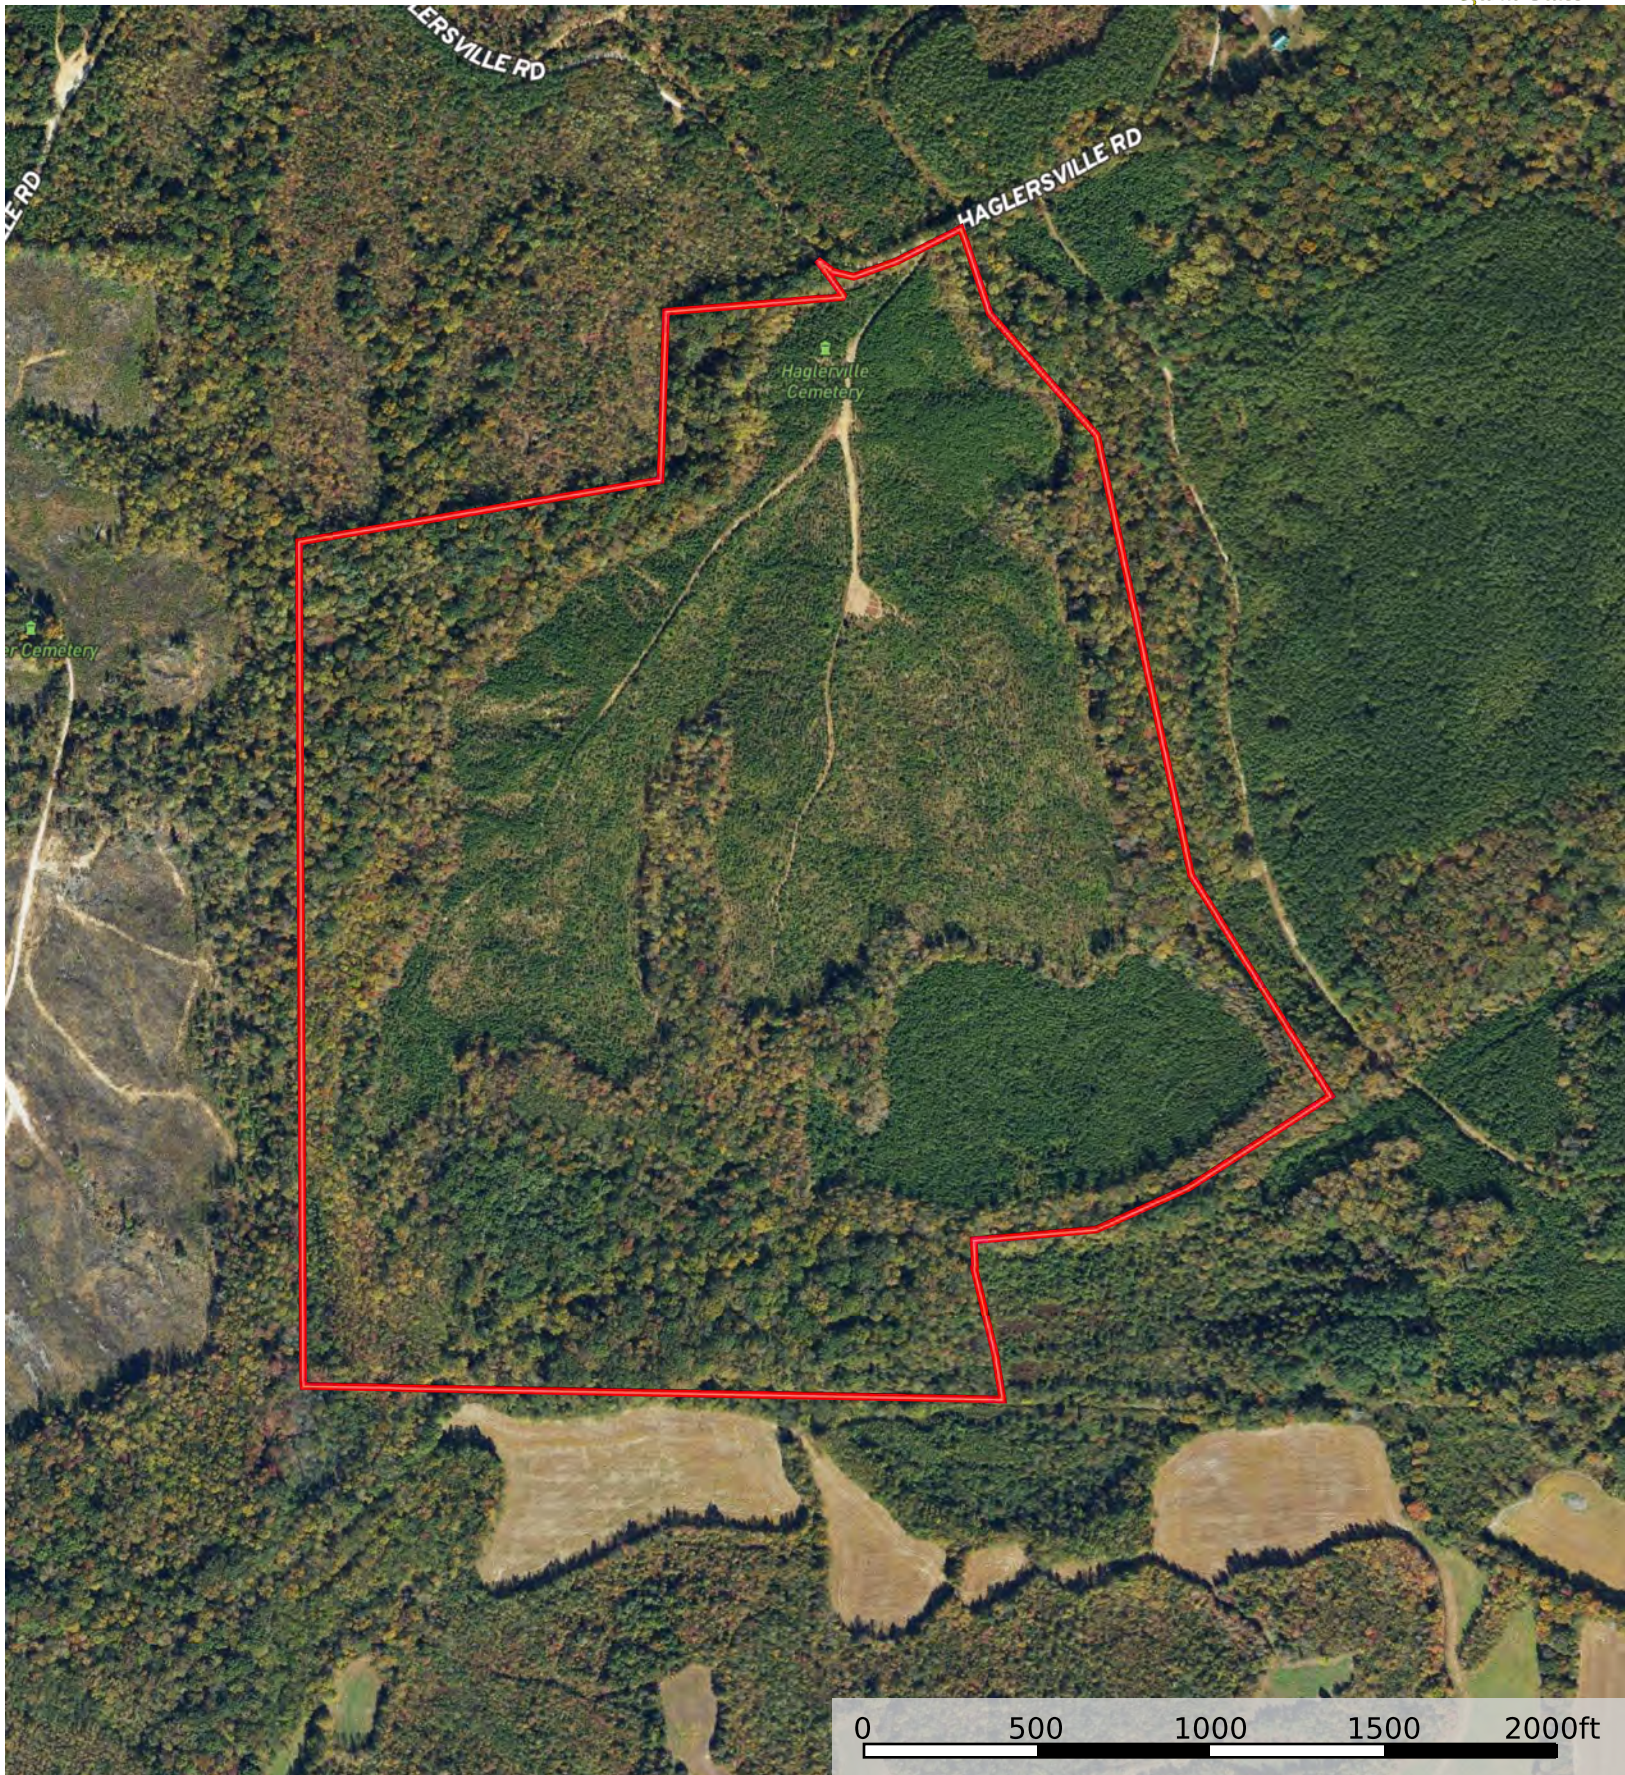

Silverman Tract 7

Henry County, Tennessee, 163 AC +/-

Silverman Tract 7

0 50000 100000 150000 200000ft

Boundary

Silverman Tract 7

Henry County, Tennessee, 163 AC +/-

Boundary

Boundary

 Boundary

Silverman Tract 7

Henry Co, TN +/- 163 acres

Legend

STRATA_MT

- Natural Mixed Hardwood - Merch
- Non Timbered
- Pine Plantation - Merch
- Pine Plantation - Premerch

STRATA_MT	FREQUENCY	SUM_GIS_AREA
Natural Mixed Hardwood - Merch	1	70.2
Non Timbered	2	2.7
Pine Plantation - Merch	3	0.4
Pine Plantation - Premerch	4	89.3