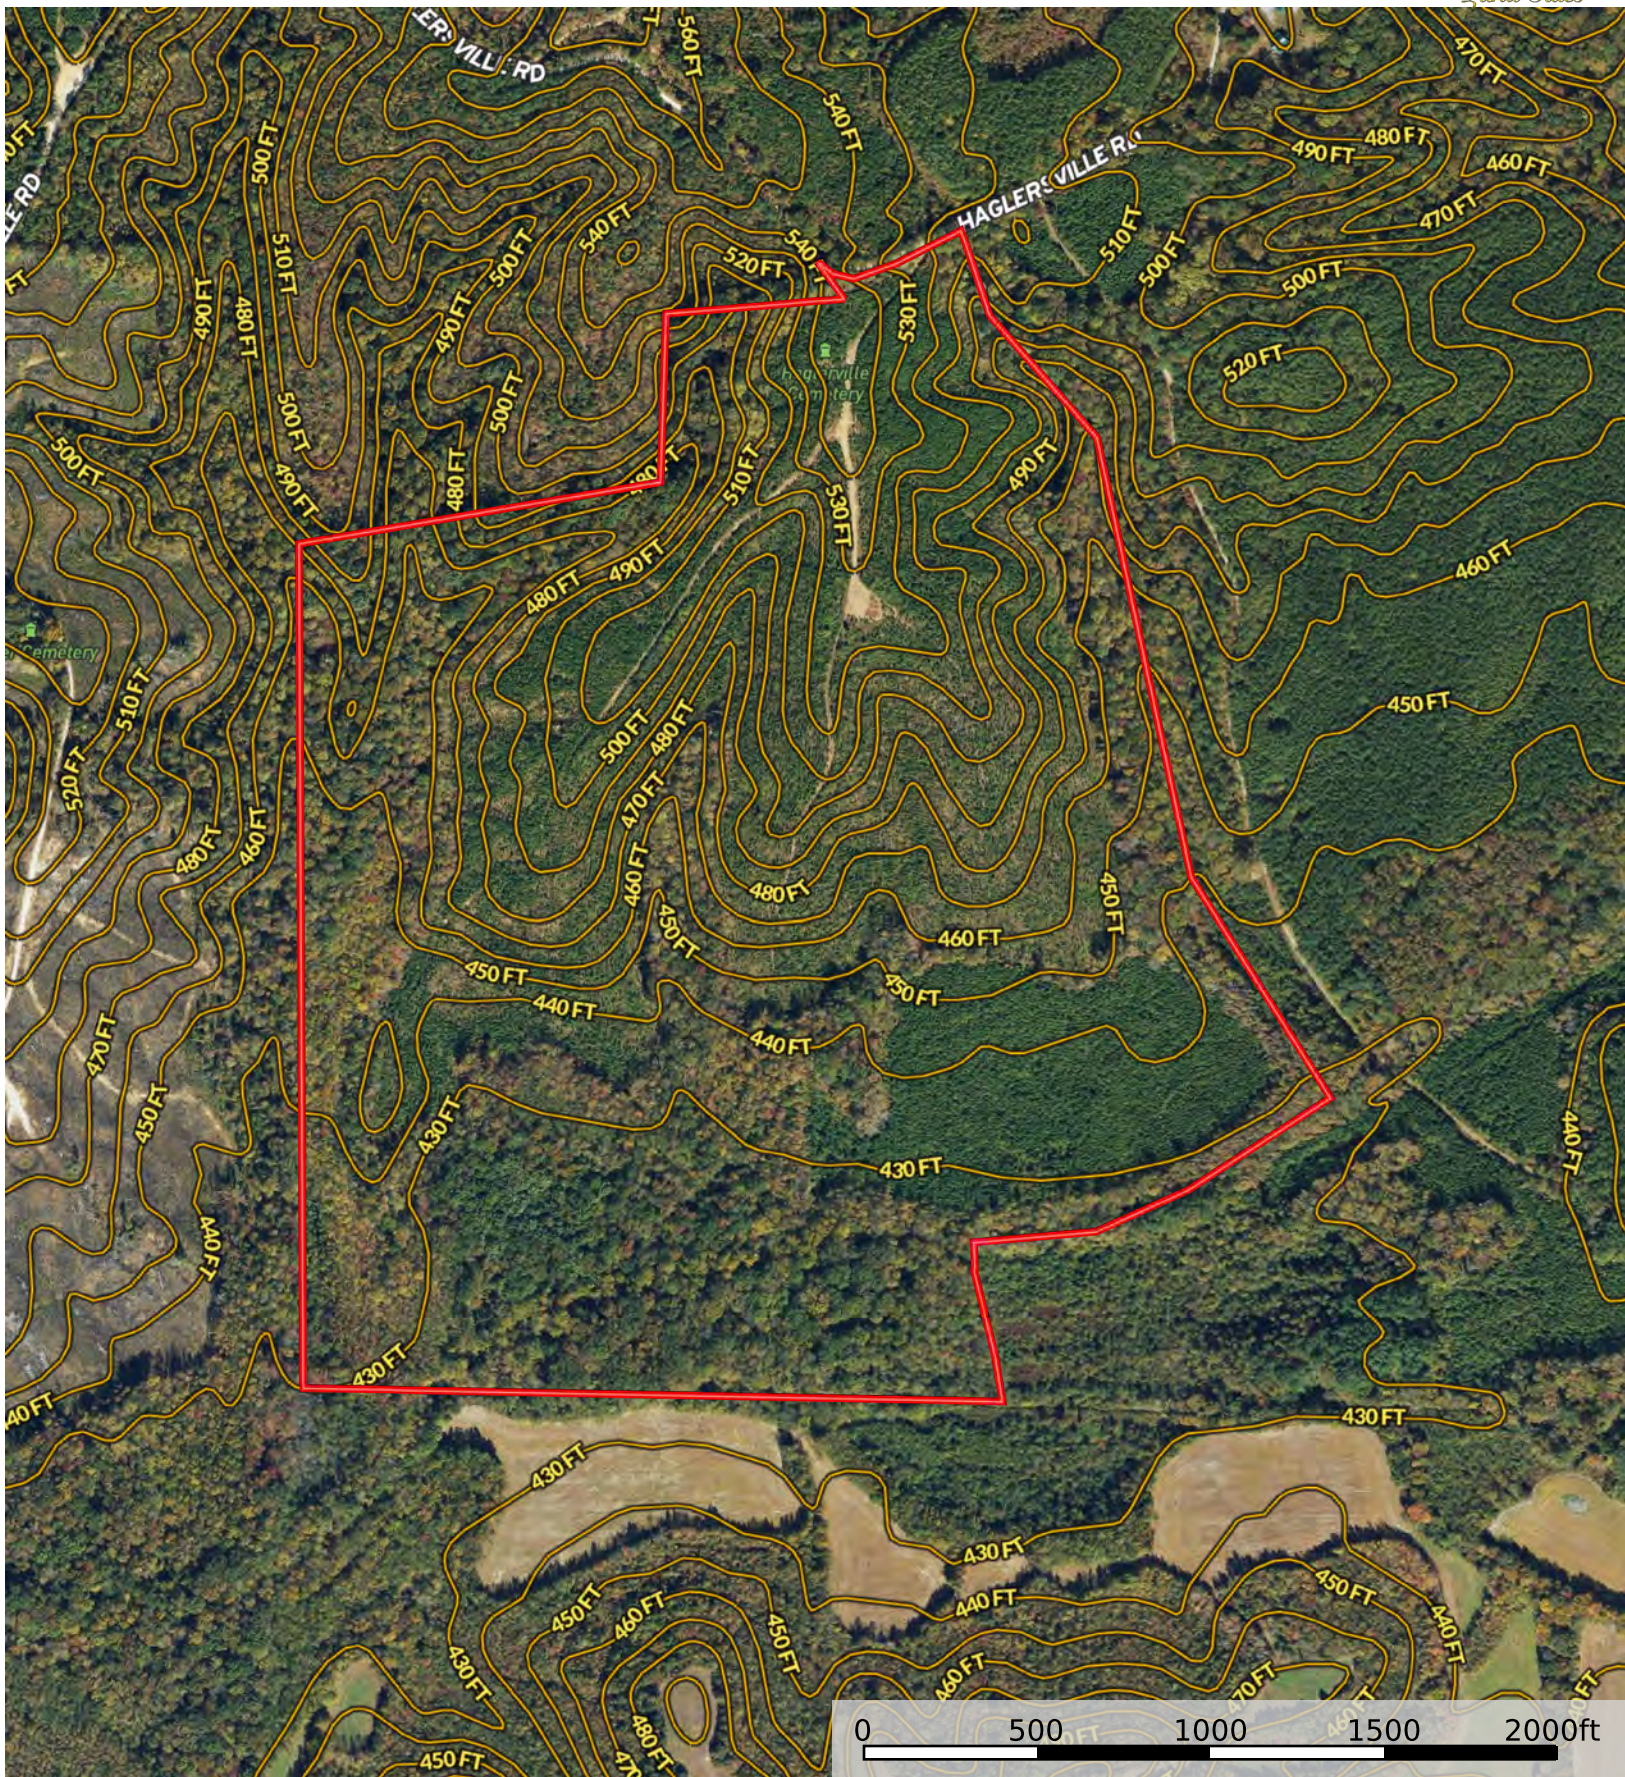

Silverman Tract 7

Henry County, Tennessee, 163 AC +/-

Silverman Tract 7

0 50000 100000 150000 200000ft

Boundary

Silverman Tract 7

Henry County, Tennessee, 163 AC +/-

Boundary

Boundary

 Boundary

Silverman Tract 7

Henry Co, TN +/- 163 acres

Legend

STRATA_MT

- Natural Mixed Hardwood - Merch
- Non Timbered
- Pine Plantation - Merch
- Pine Plantation - Premerch

STRATA_MT	FREQUENCY	SUM_GIS_AREA
Natural Mixed Hardwood - Merch	1	70.2
Non Timbered	2	2.7
Pine Plantation - Merch	3	0.4
Pine Plantation - Premerch	4	89.3