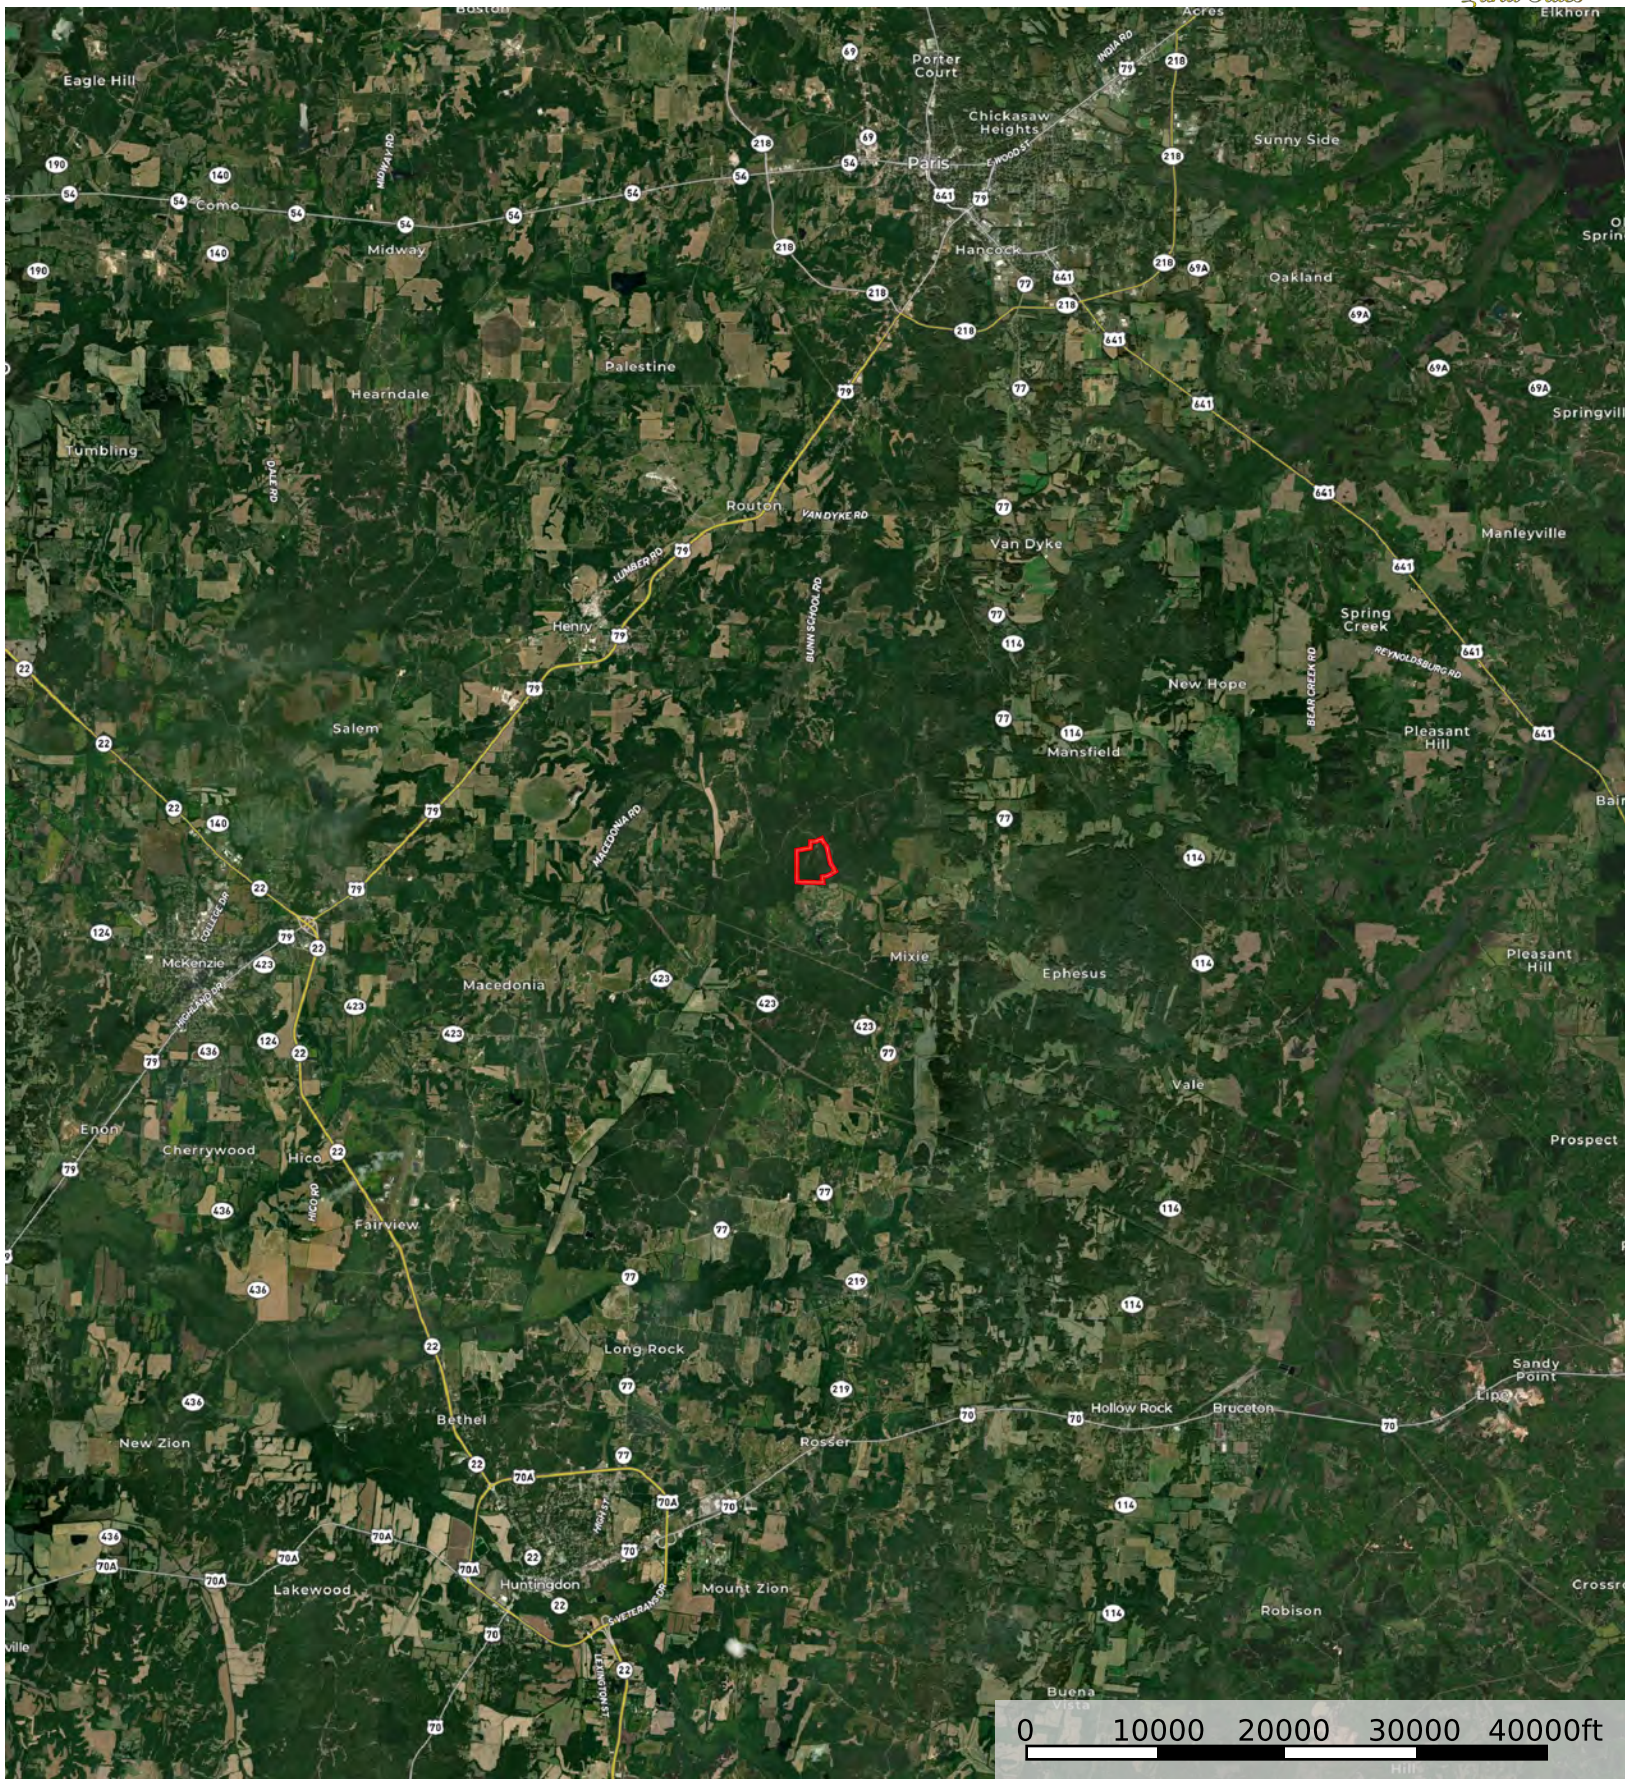

Silverman Tract 7

Henry County, Tennessee, 163 AC +/-

Silverman Tract 7

0 50000 100000 150000 200000ft

Boundary

Silverman Tract 7

Henry County, Tennessee, 163 AC +/-

Boundary

Boundary

 Boundary

Silverman Tract 7

Henry Co, TN +/- 163 acres

Legend

STRATA_MT

- Natural Mixed Hardwood - Merch
- Non Timbered
- Pine Plantation - Merch
- Pine Plantation - Premerch

STRATA_MT	FREQUENCY	SUM_GIS_AREA
Natural Mixed Hardwood - Merch	1	70.2
Non Timbered	2	2.7
Pine Plantation - Merch	3	0.4
Pine Plantation - Premerch	4	89.3