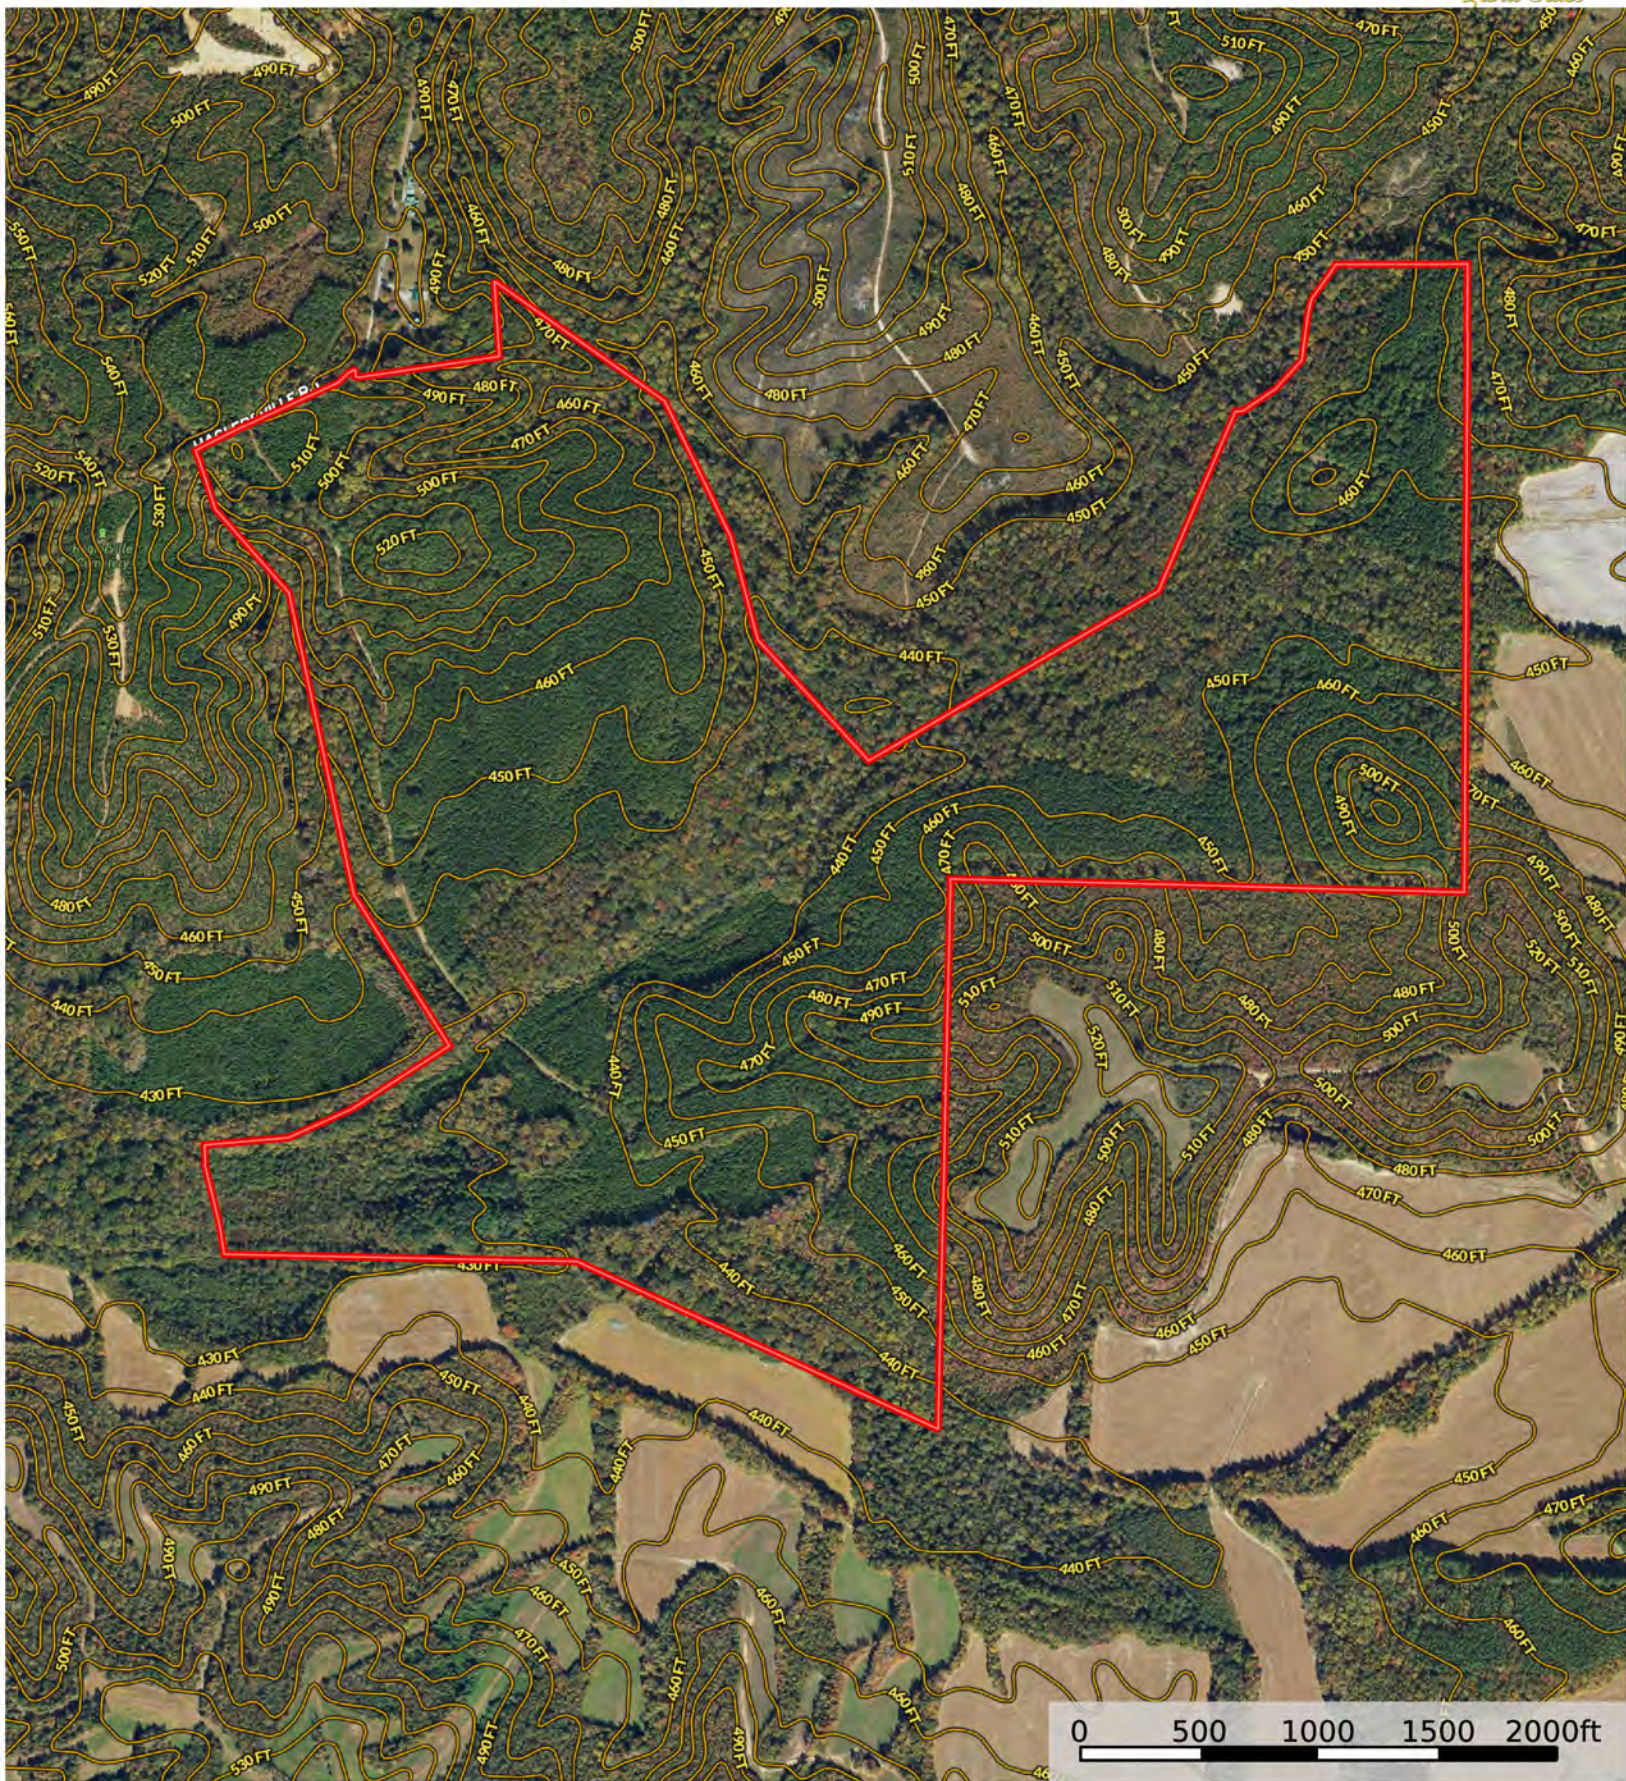

Silverman Tract 8

Henry County, Carroll County, Tennessee, 301 AC +/-

Boundary

Silverman Tract 8

Henry County, Carroll County, Tennessee, 301 AC +/-

Boundary

Silverman Tract 8

Henry County, Carroll County, Tennessee, 301 AC +/-

 Boundary

Silverman Tract 8

Henry/Carroll Co, TN +/- 301 acres

Legend

STRATA_MT

- Natural Mixed Hardwood - Merch
- Non Timbered
- Pine Plantation - Merch
- Pine Plantation - Premerch

0 0.1 0.2 0.4 Miles

STRATA_MT	Stand	SUM_GIS_AREA
Natural Mixed Hardwood - Merch	1	130.2
Non Timbered	2	11.2
Pine Plantation - Merch	3	130.3
Pine Plantation - Premerch	4	29.1

Esri, HERE, Garmin,