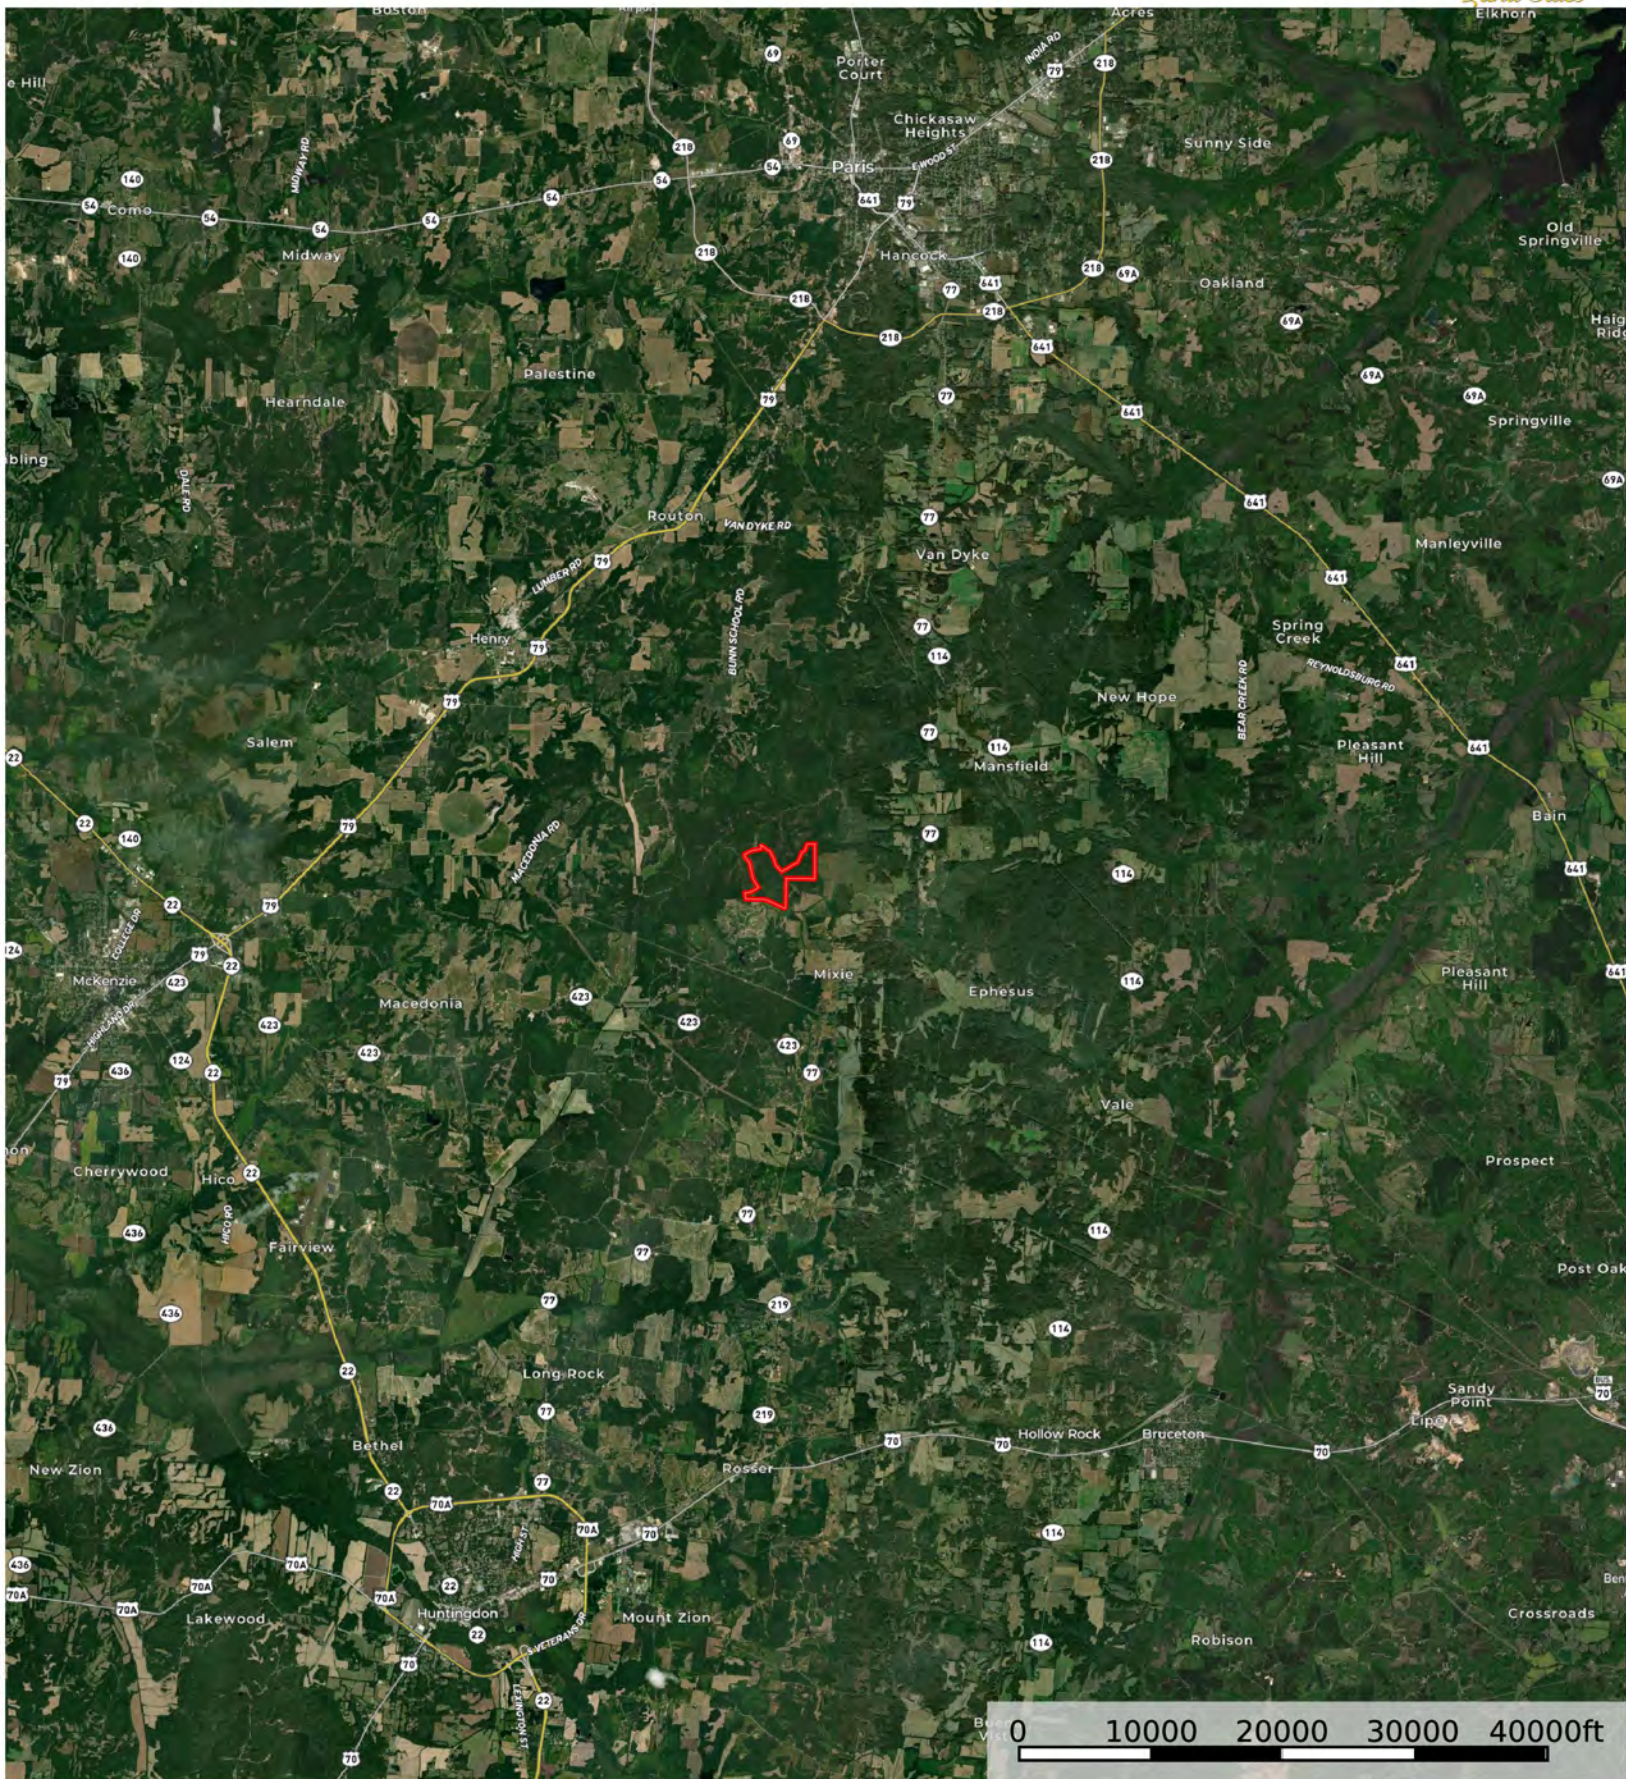

Silverman Tract 8

Henry County, Carroll County, Tennessee, 301 AC +/-

Boundary

Silverman Tract 8

Henry County, Carroll County, Tennessee, 301 AC +/-

Boundary

Silverman Tract 8

Henry County, Carroll County, Tennessee, 301 AC +/-

 Boundary

Silverman Tract 8

Henry/Carroll Co, TN +/- 301 acres

Legend

STRATA_MT

- Natural Mixed Hardwood - Merch
- Non Timbered
- Pine Plantation - Merch
- Pine Plantation - Premerch

0 0.1 0.2 0.4 Miles

STRATA_MT	Stand	SUM_GIS_AREA
Natural Mixed Hardwood - Merch	1	130.2
Non Timbered	2	11.2
Pine Plantation - Merch	3	130.3
Pine Plantation - Premerch	4	29.1

Esri, HERE, Garmin,