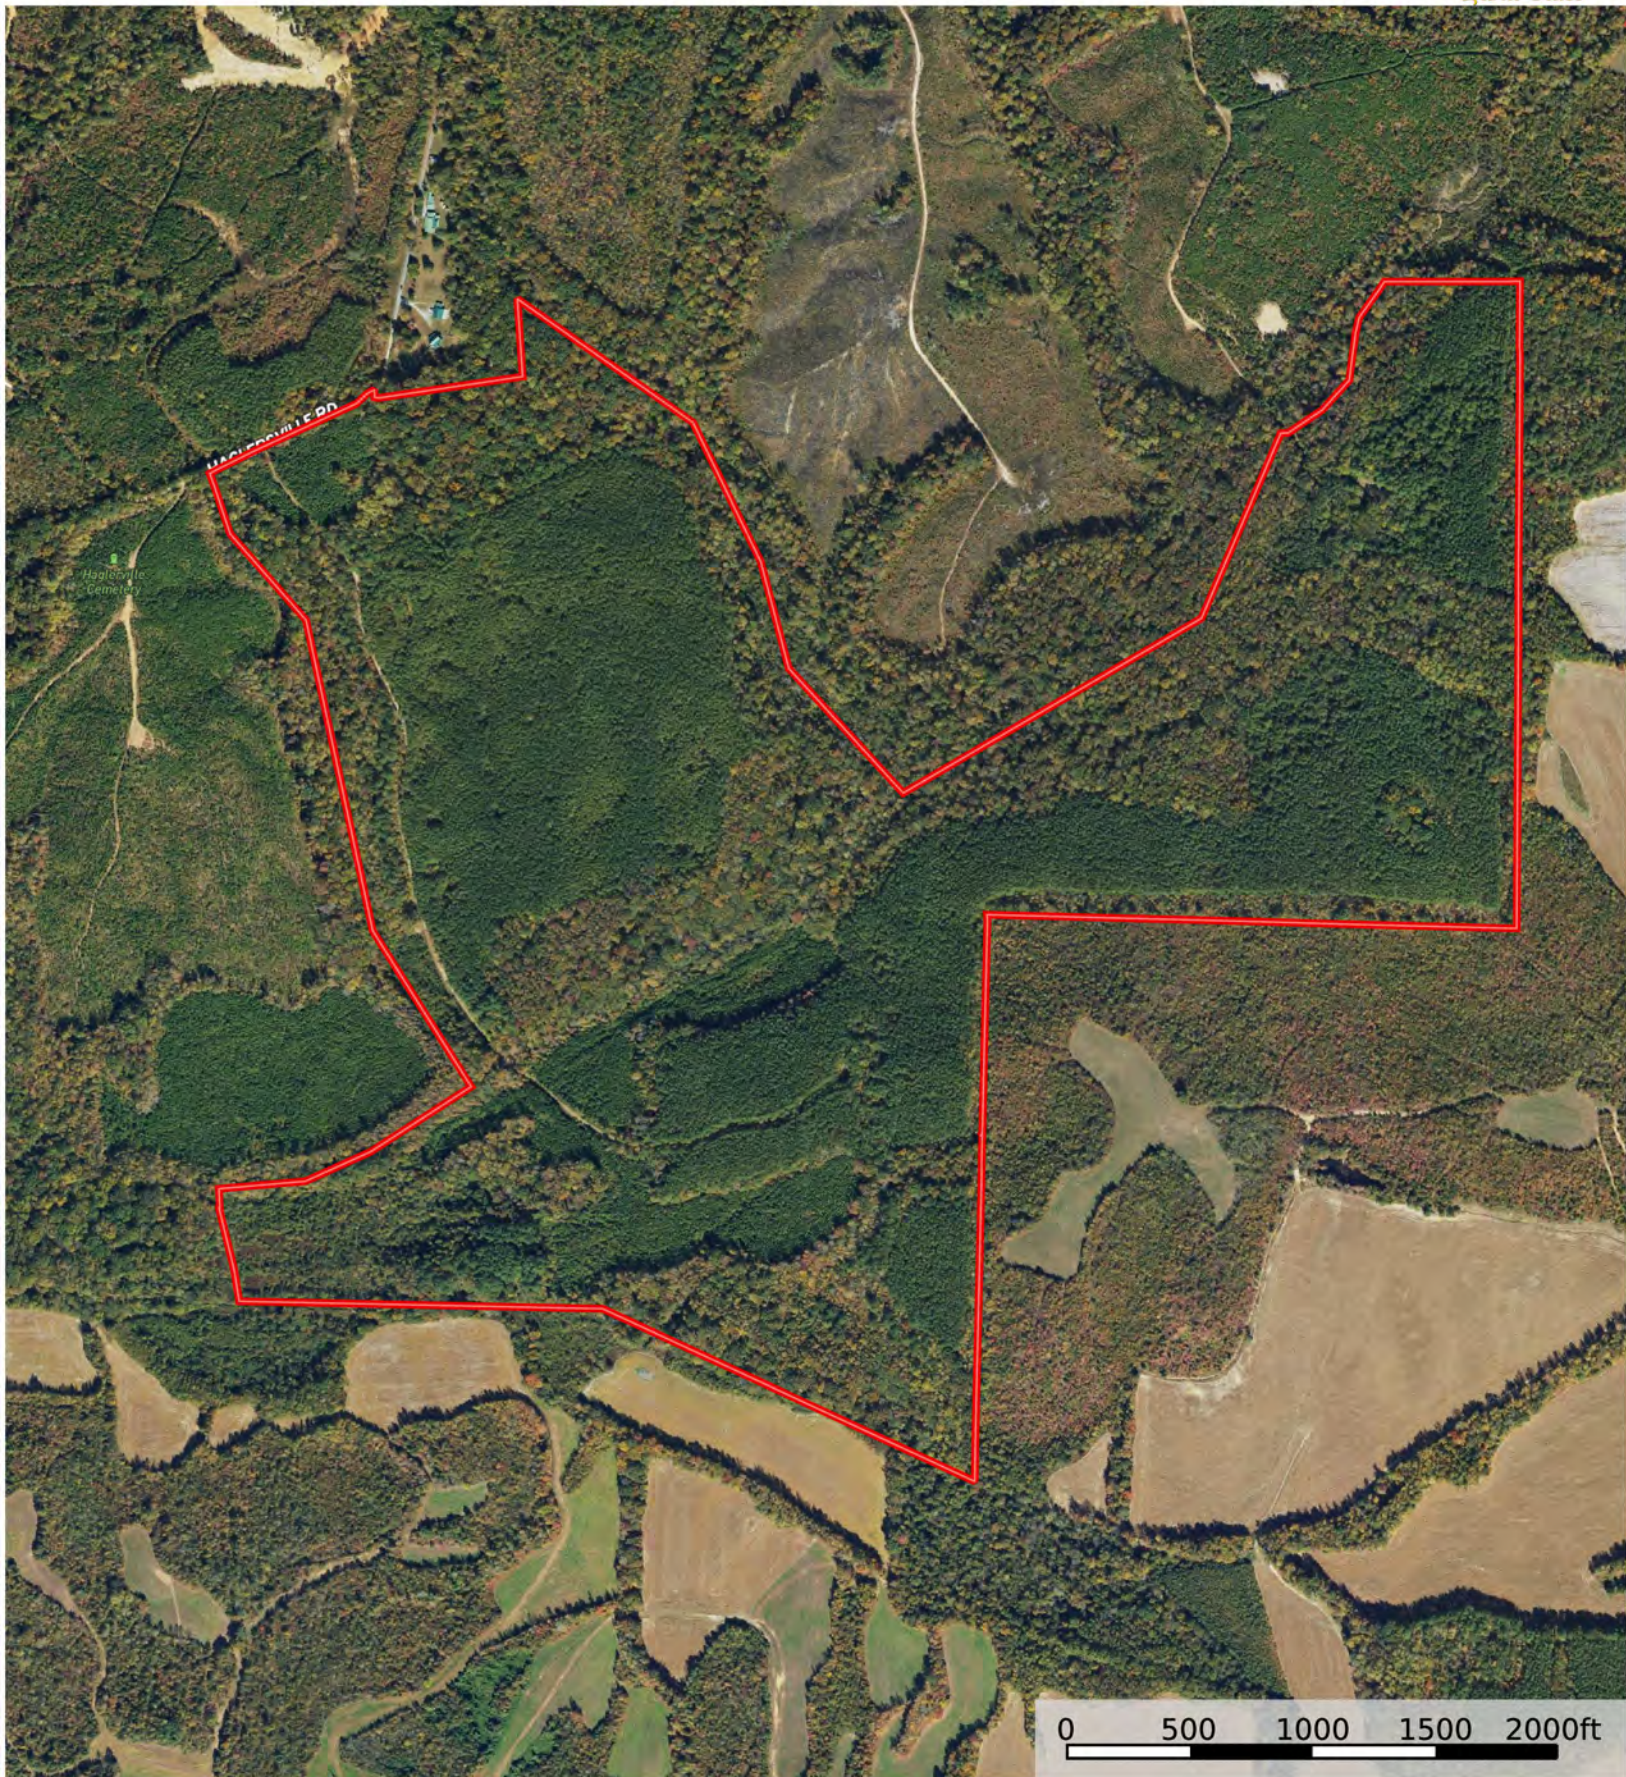

Silverman Tract 8

Henry County, Carroll County, Tennessee, 301 AC +/-

Boundary

Silverman Tract 8

Henry County, Carroll County, Tennessee, 301 AC +/-

Boundary

Silverman Tract 8

Henry County, Carroll County, Tennessee, 301 AC +/-

 Boundary

Silverman Tract 8

Henry/Carroll Co, TN +/- 301 acres

Legend

STRATA_MT

- Natural Mixed Hardwood - Merch
- Non Timbered
- Pine Plantation - Merch
- Pine Plantation - Premerch

0 0.1 0.2 0.4 Miles

STRATA_MT	Stand	SUM_GIS_AREA
Natural Mixed Hardwood - Merch	1	130.2
Non Timbered	2	11.2
Pine Plantation - Merch	3	130.3
Pine Plantation - Premerch	4	29.1

Esri, HERE, Garmin,