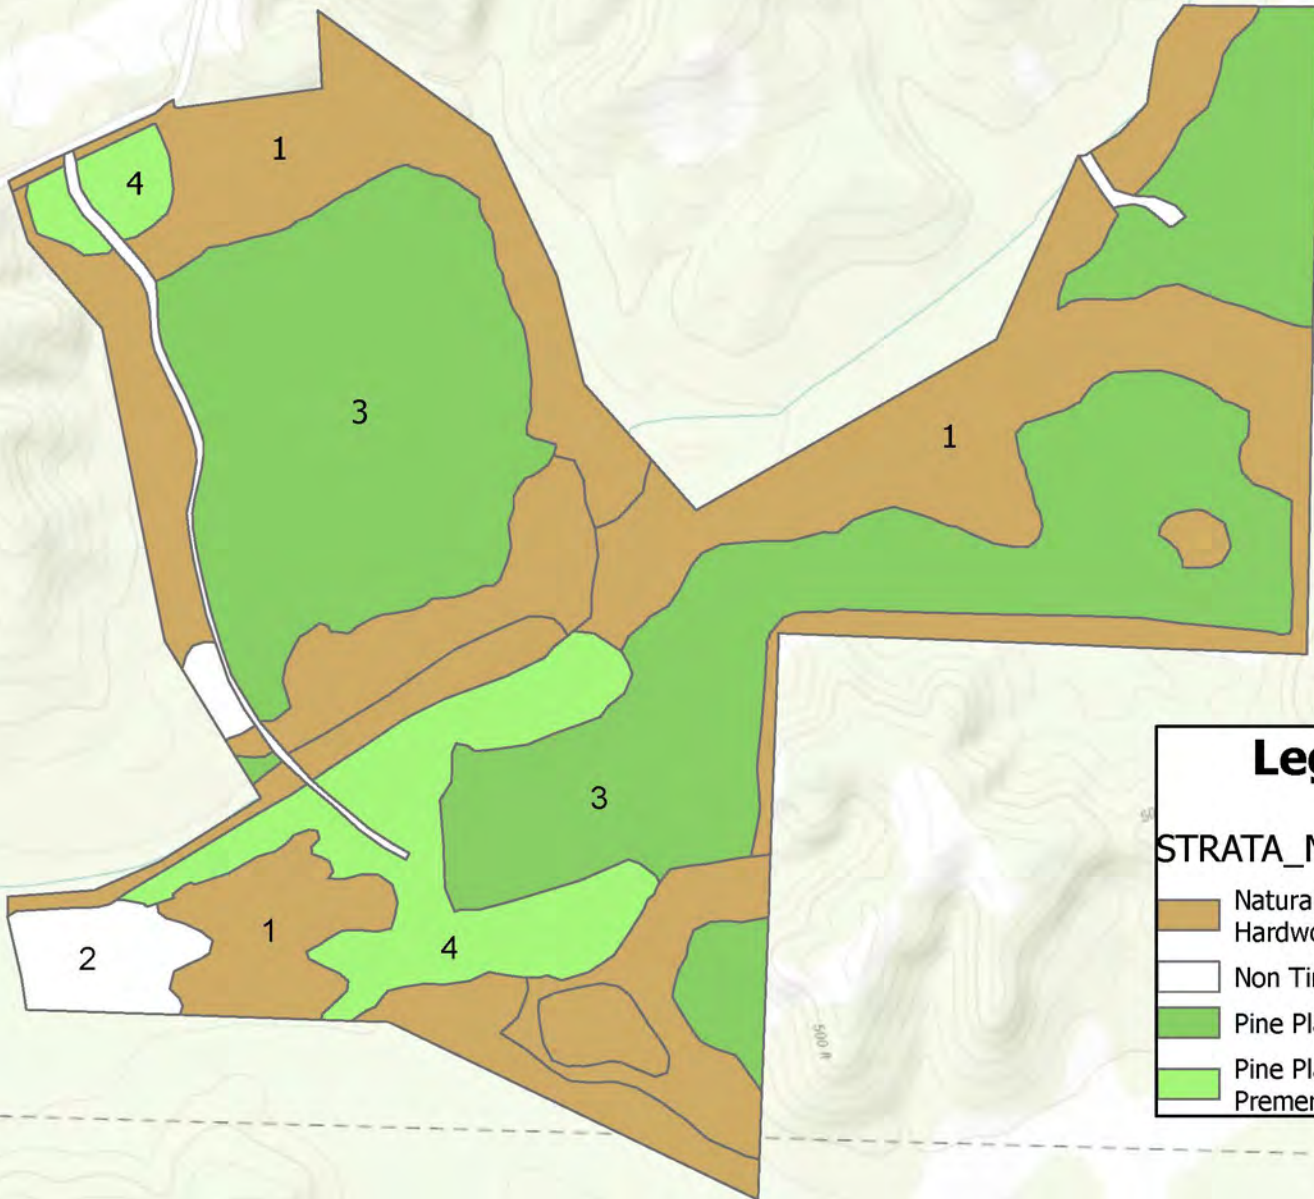

Silverman Tract 8

Henry County, Carroll County, Tennessee, 301 AC +/-

Boundary

Silverman Tract 8

Henry County, Carroll County, Tennessee, 301 AC +/-

Boundary

Silverman Tract 8

Henry County, Carroll County, Tennessee, 301 AC +/-

 Boundary

Silverman Tract 8

Henry/Carroll Co, TN +/- 301 acres

Legend

STRATA_MT

- Natural Mixed Hardwood - Merch
- Non Timbered
- Pine Plantation - Merch
- Pine Plantation - Premerch

0 0.1 0.2 0.4 Miles

STRATA_MT	Stand	SUM_GIS_AREA
Natural Mixed Hardwood - Merch	1	130.2
Non Timbered	2	11.2
Pine Plantation - Merch	3	130.3
Pine Plantation - Premerch	4	29.1

Esri, HERE, Garmin,