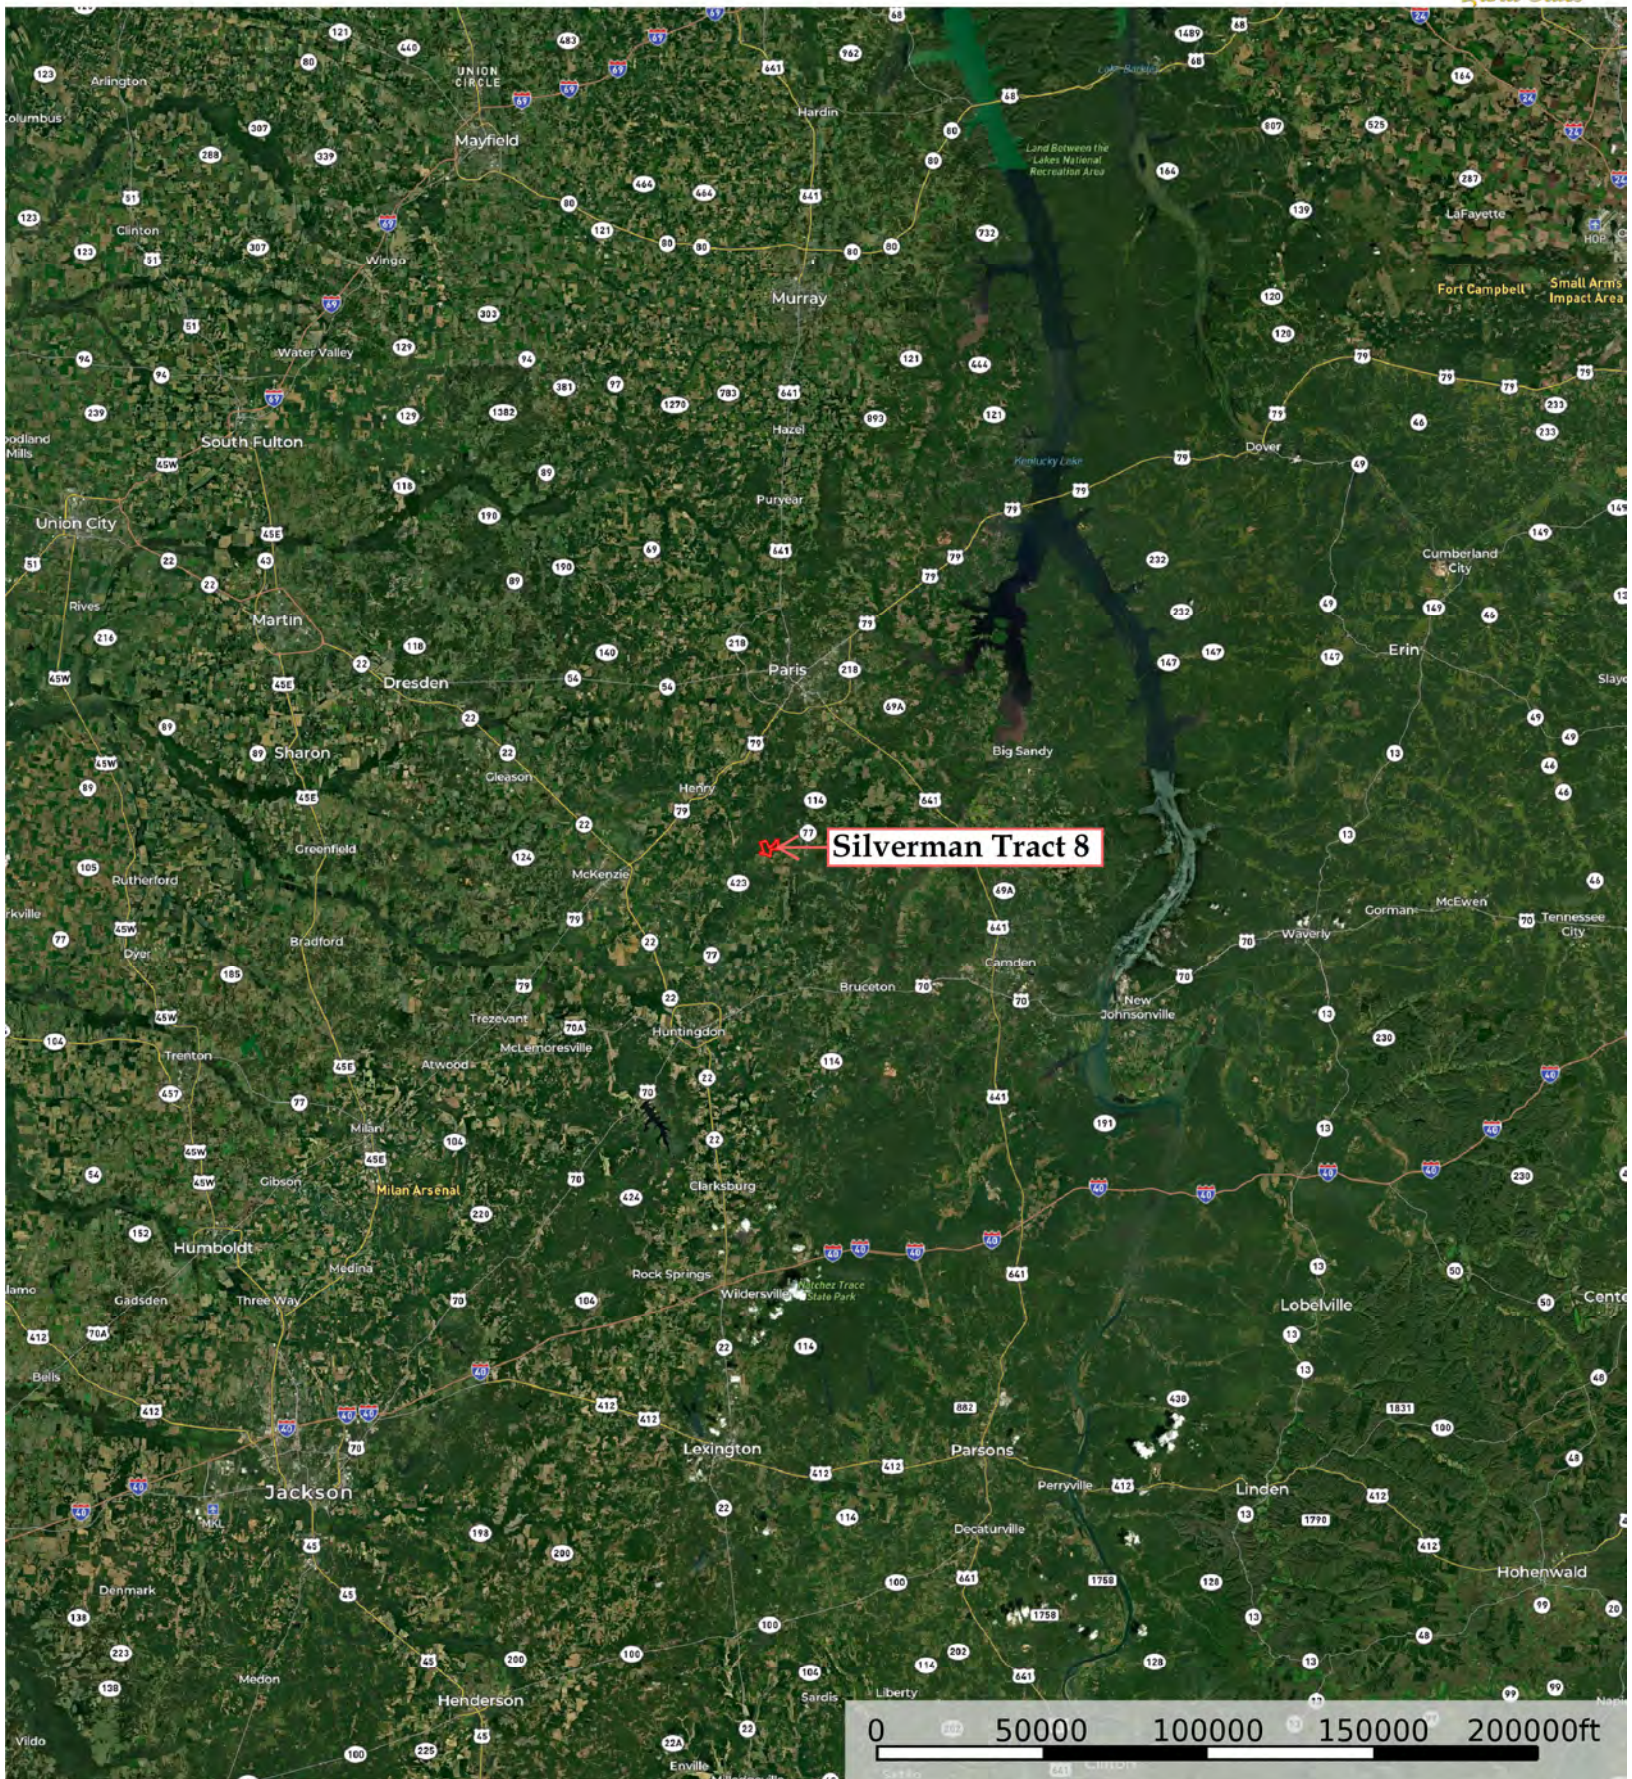

Silverman Tract 8

Henry County, Carroll County, Tennessee, 301 AC +/-

Boundary

Silverman Tract 8

Henry County, Carroll County, Tennessee, 301 AC +/-

Boundary

Silverman Tract 8

Henry County, Carroll County, Tennessee, 301 AC +/-

 Boundary

Silverman Tract 8

Henry/Carroll Co, TN +/- 301 acres

Legend

STRATA_MT

- Natural Mixed Hardwood - Merch
- Non Timbered
- Pine Plantation - Merch
- Pine Plantation - Premerch

0 0.1 0.2 0.4 Miles

STRATA_MT	Stand	SUM_GIS_AREA
Natural Mixed Hardwood - Merch	1	130.2
Non Timbered	2	11.2
Pine Plantation - Merch	3	130.3
Pine Plantation - Premerch	4	29.1

Esri, HERE, Garmin,