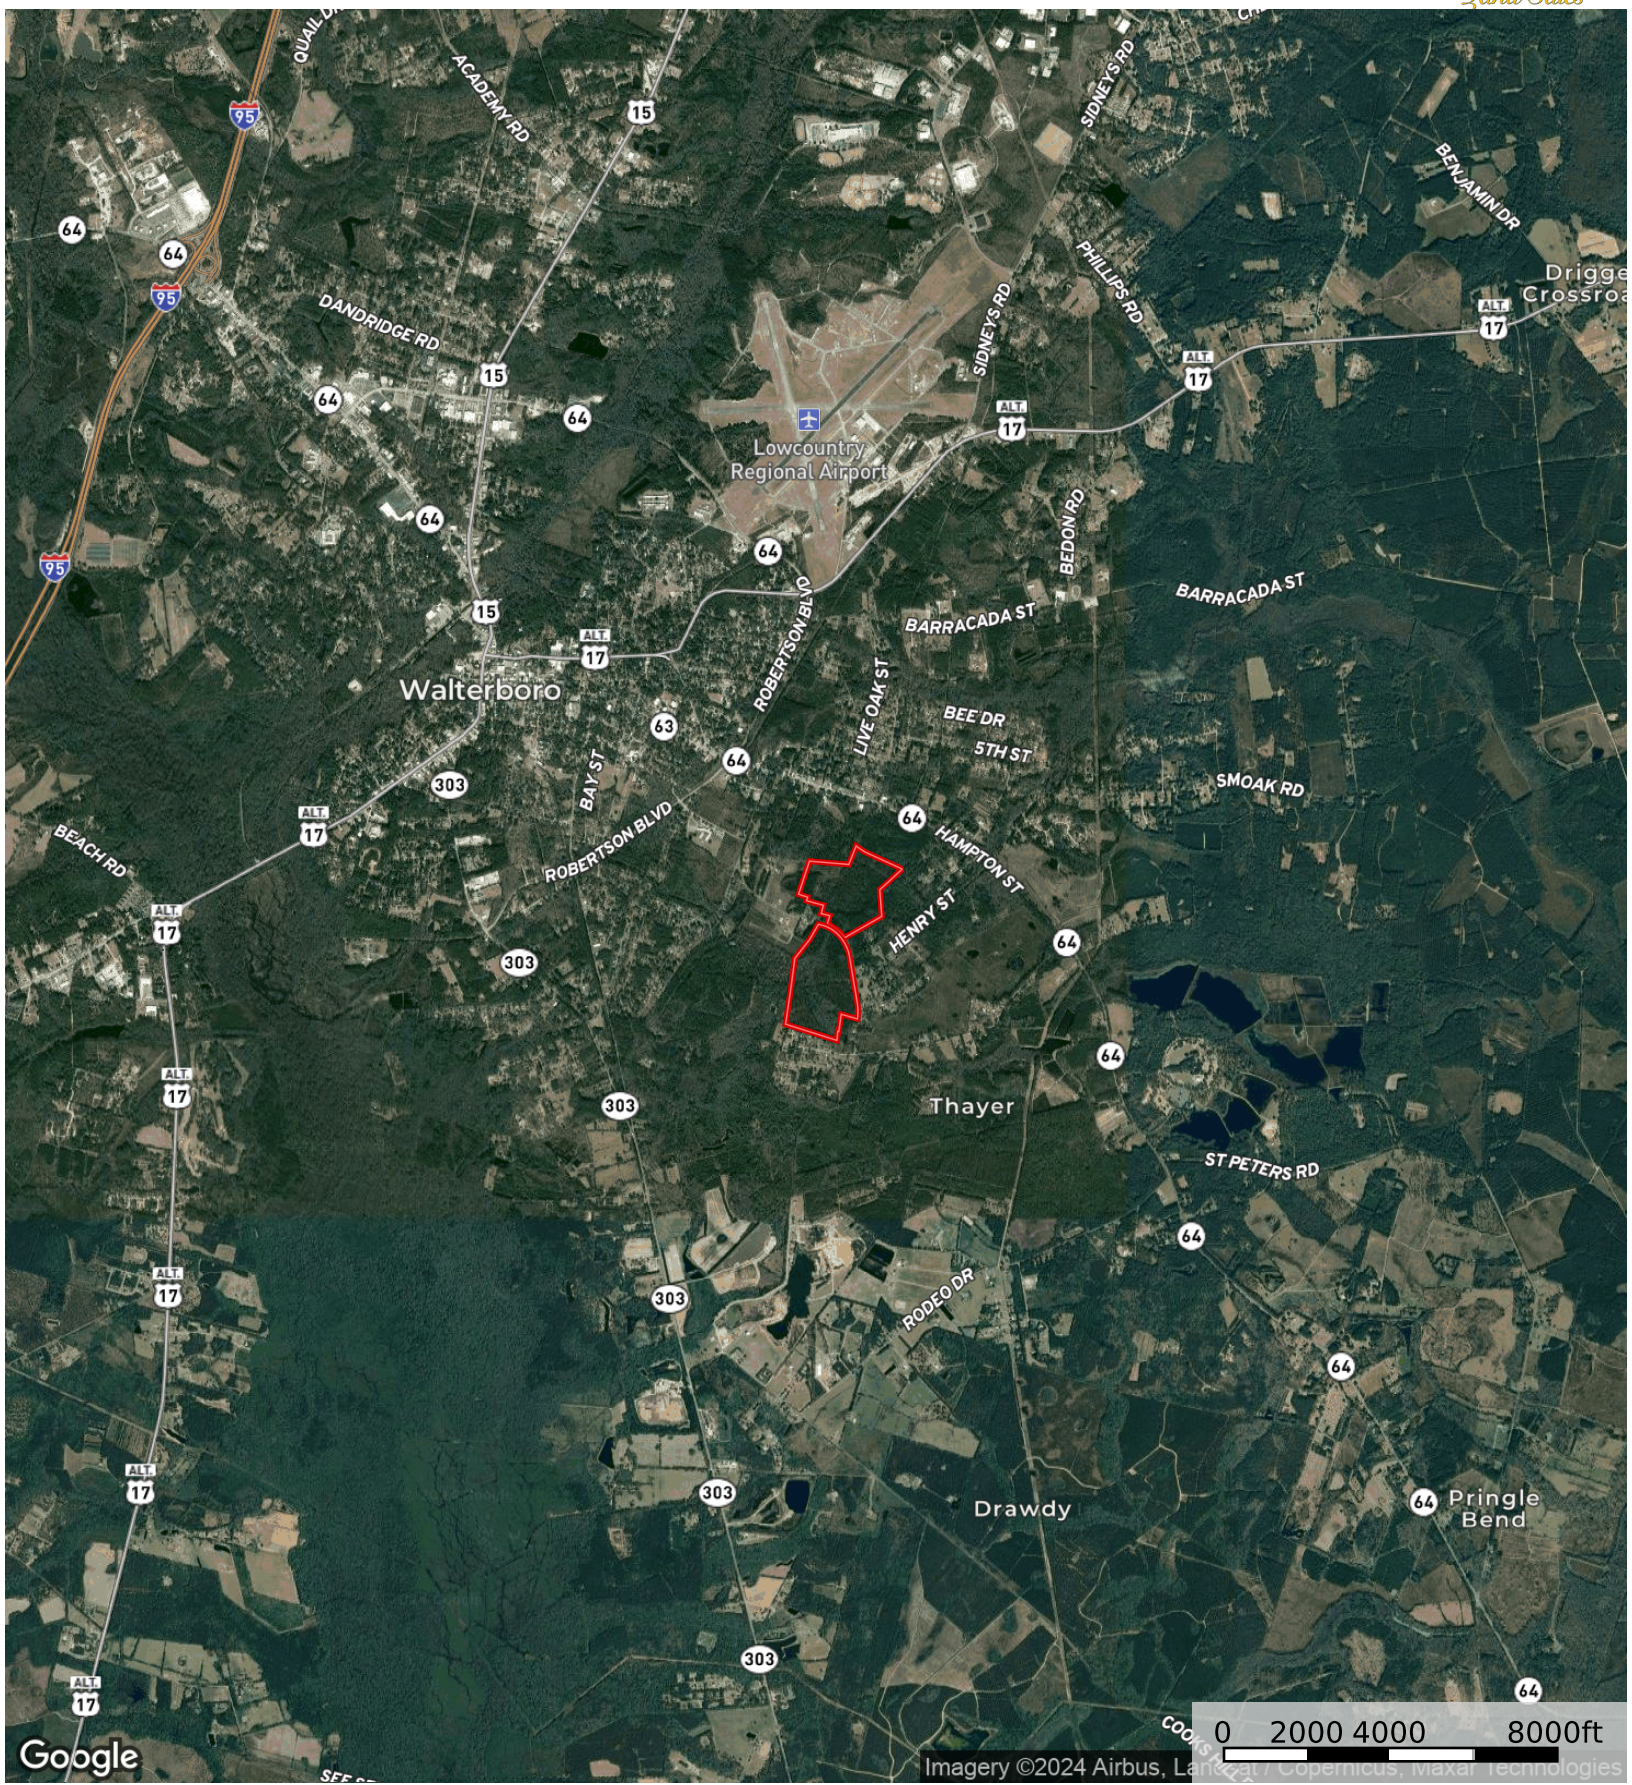

# Peurifoy Road Tract

Colleton County, South Carolina, 143 AC +/-

Imagery ©2024 Airbus, LandSat, Copernicus, Maxar Technologies

Boundary