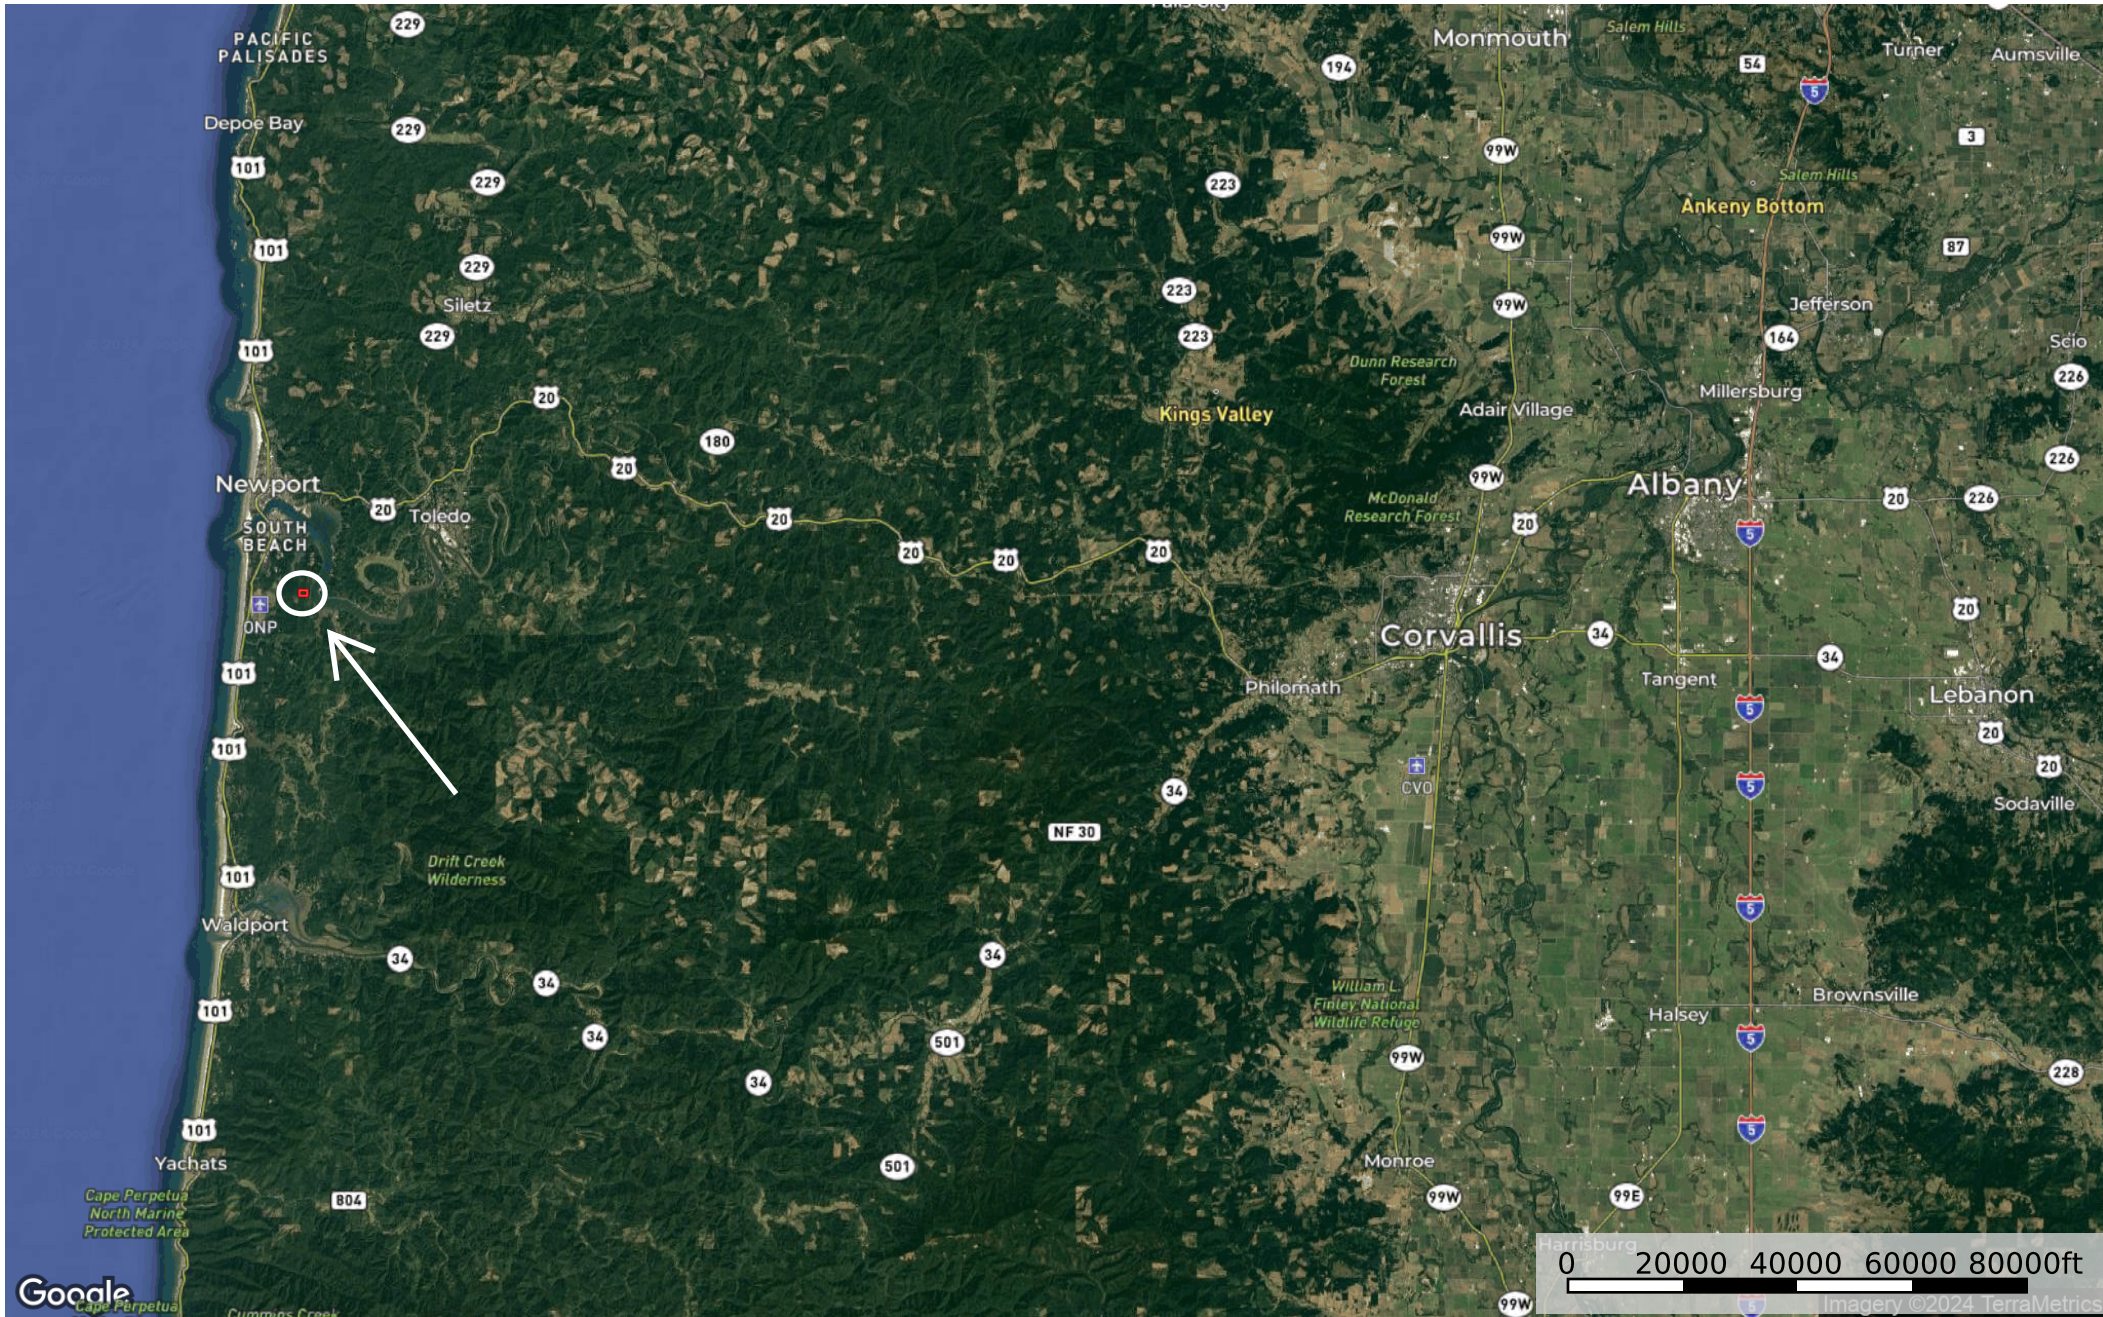

Yaquina Forest

Lincoln County, OR 28 AC +/-

 Boundary

Yaquina Forest

Lincoln County, OR 28 AC +/-

-  Boundary
- Beach: Thiel Creek Holiday Beach 5 miles - 17 minutes
- Newport: 7.5 miles - 20 minutes
- OR Coast Aquarium: 8.5 miles - 21 minutes
- Seal Rock: 9.5 miles - 25 minutes
- Waldport: 14.5 miles - 30 minutes
- Corvallis: 58.5 miles - 1 hour 25 minutes
- EUG Airport: 89.5 miles 1 hour 55 minutes

0 2000 4000 6000 8000ft
Imagery ©2024 Airbus, Landsat / Copernicus, Maxar Technologies

 The information contained herein was obtained from sources deemed to be reliable. Land id™ Services makes no warranties or guarantees as to the completeness or accuracy thereof.