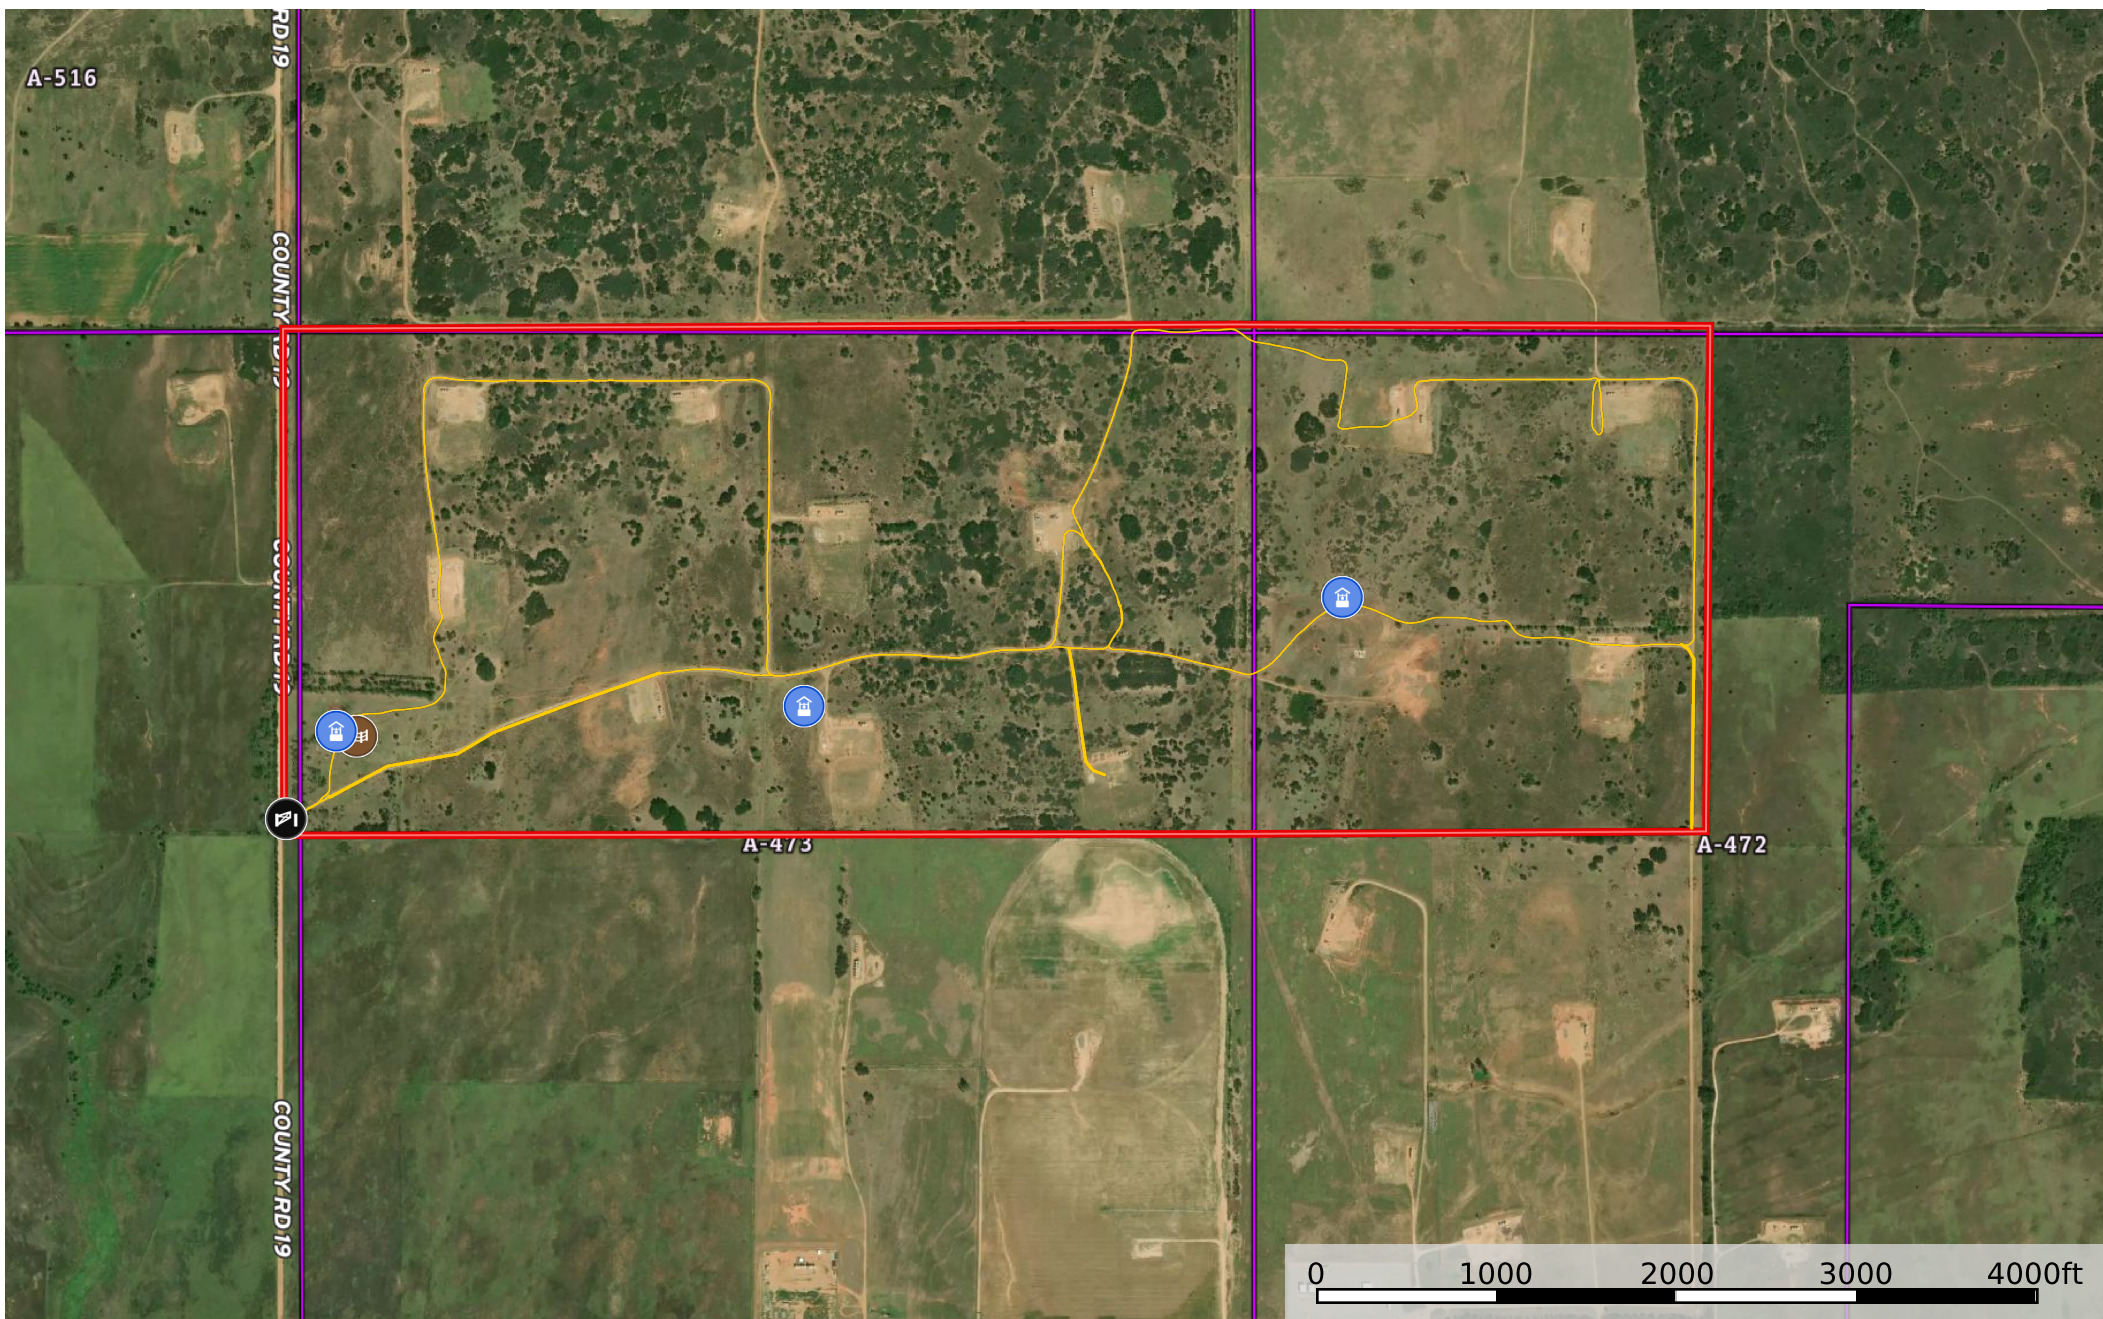

480 Acres, Wheeler County TX

Texas, AC +/-

- Well
- Pens
- Gate
- Primary Road
- Track 1
- Boundary