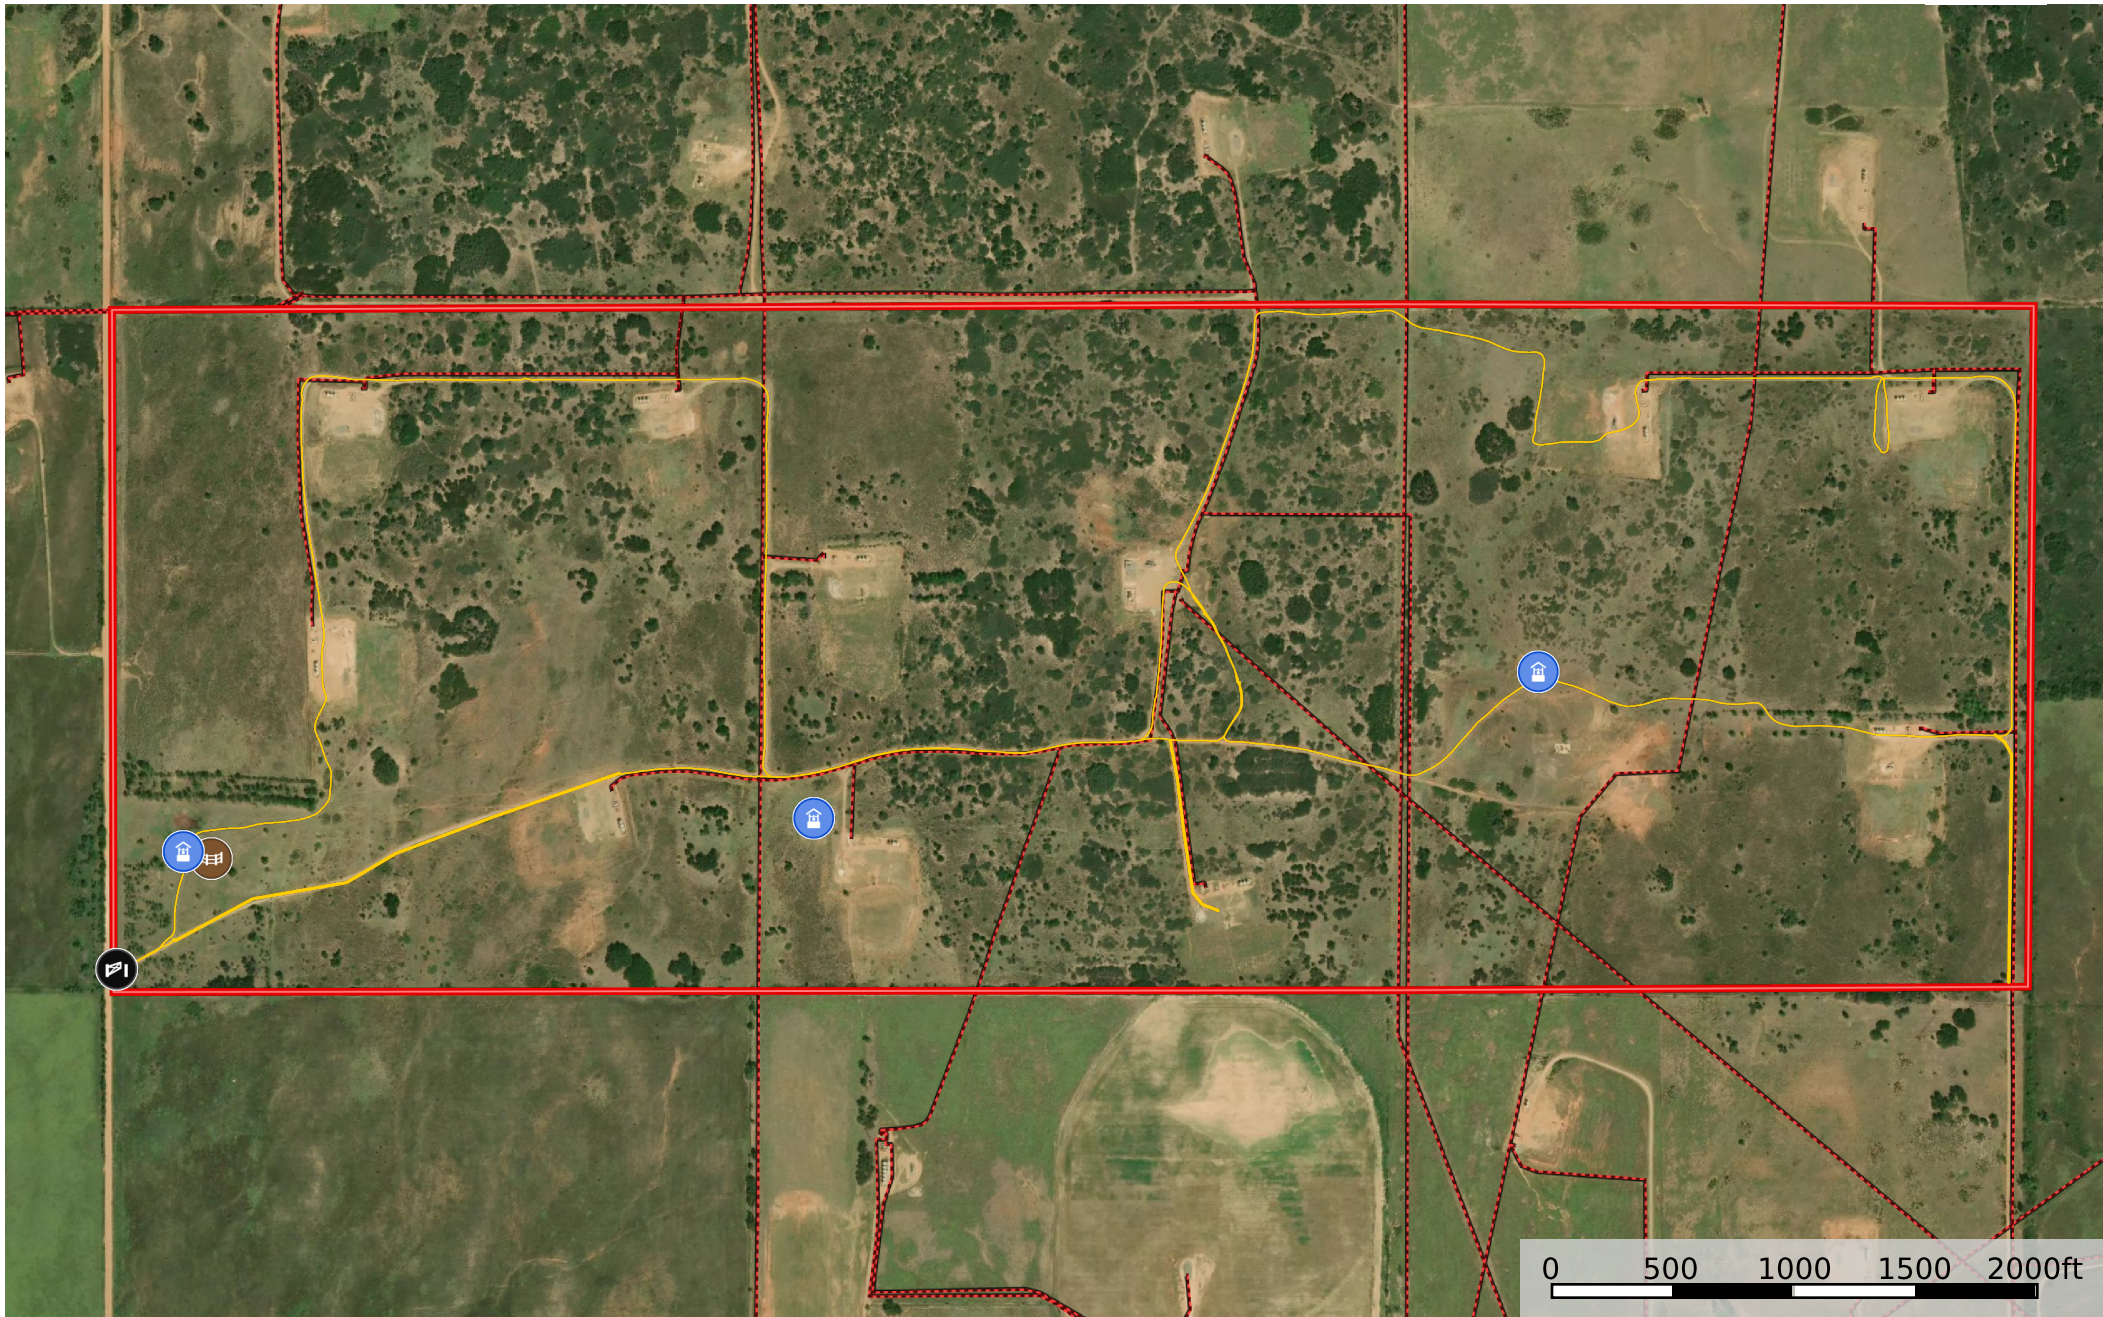

480 Acres, Wheeler County TX

Texas, AC +/-

- Well
- Pens
- Gate
- Primary Road
- Track 1
- Boundary
- Crude Oil
- Natural Gas
- Other