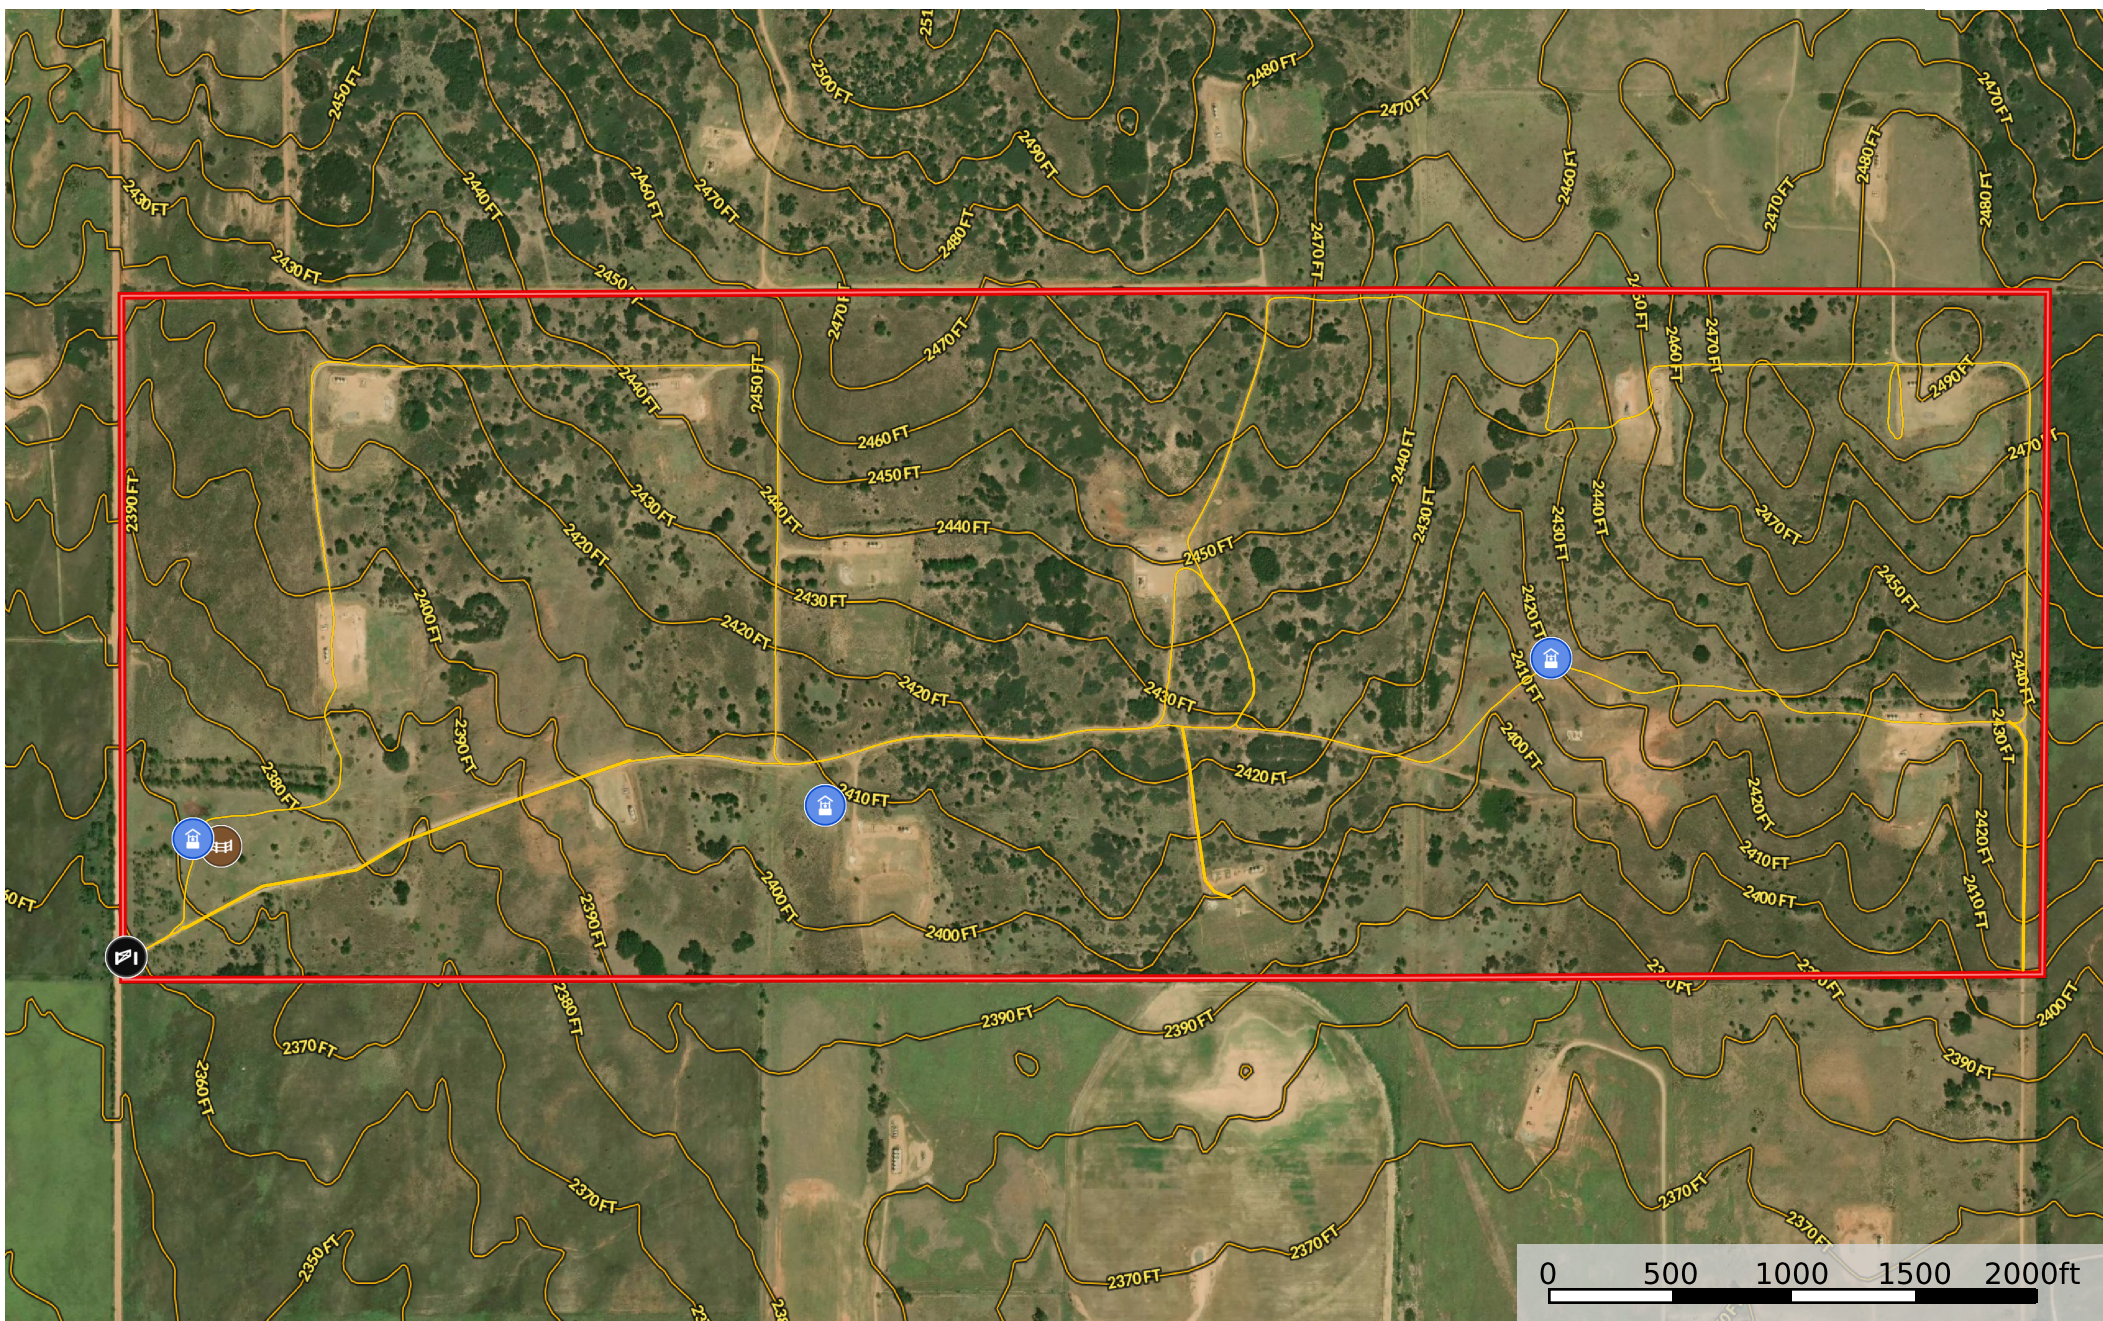

# 480 Acres, Wheeler County TX

Texas, AC +/-

- Well
- Pens
- Gate
- Primary Road
- Track 1
- Boundary