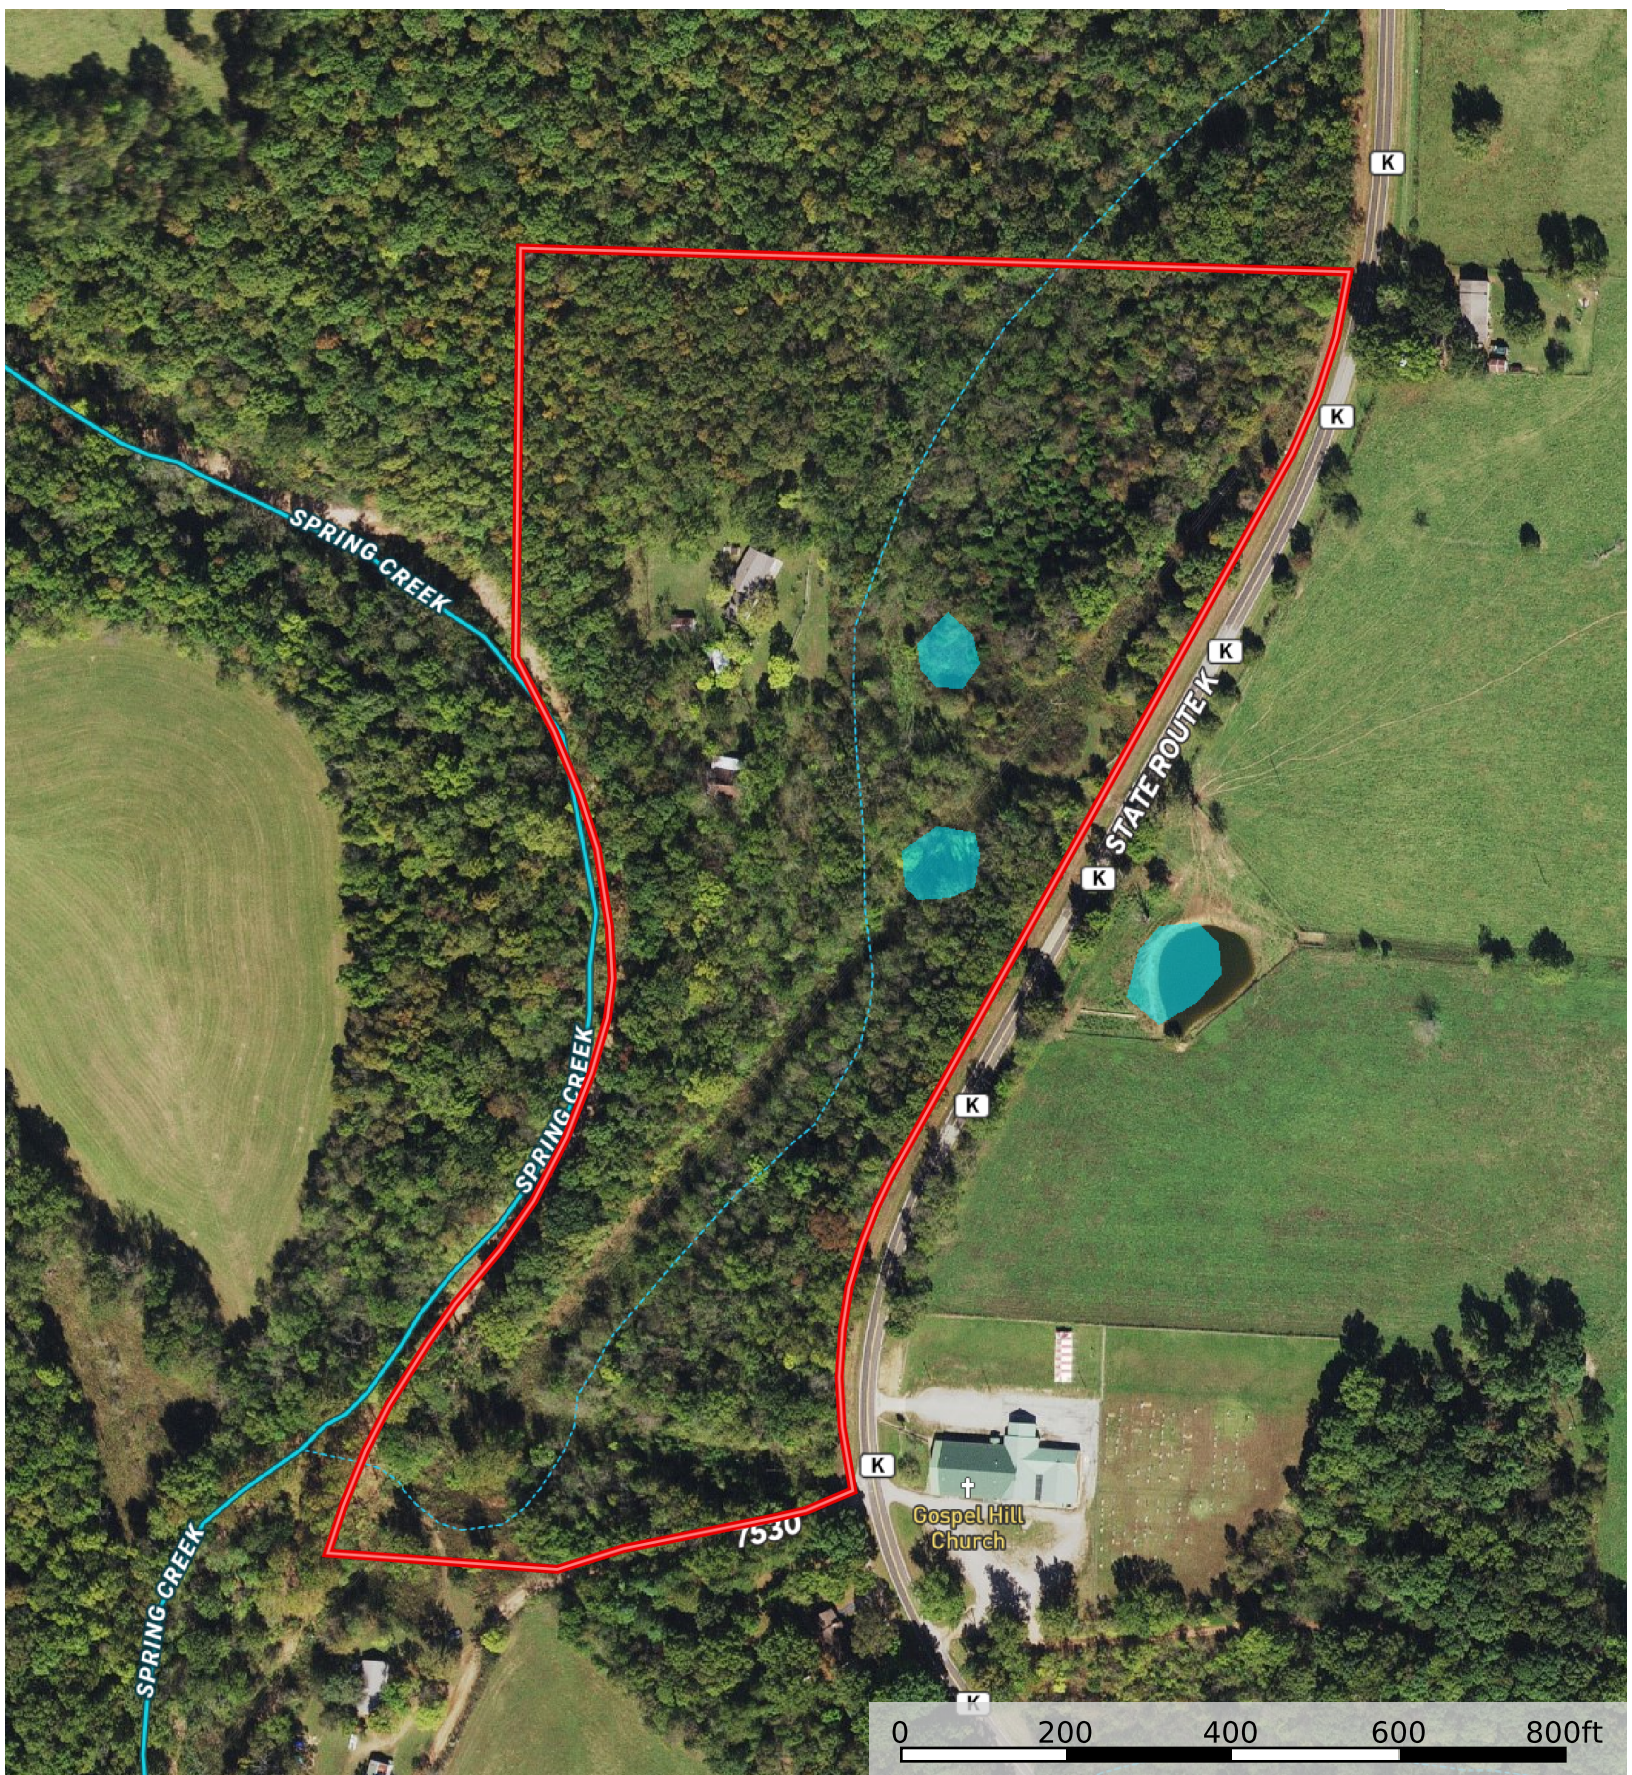

# 1055 State Route K West Plains Mo

Howell County, Missouri, 23.3 AC +/-

- Boundary
- Forest Service
- State Land
- Fish and Wildlife
- National Park
- Other
- BLM
- Local Government
- Stream, Intermittent
- River/Creek
- Water Body
- Water Wells