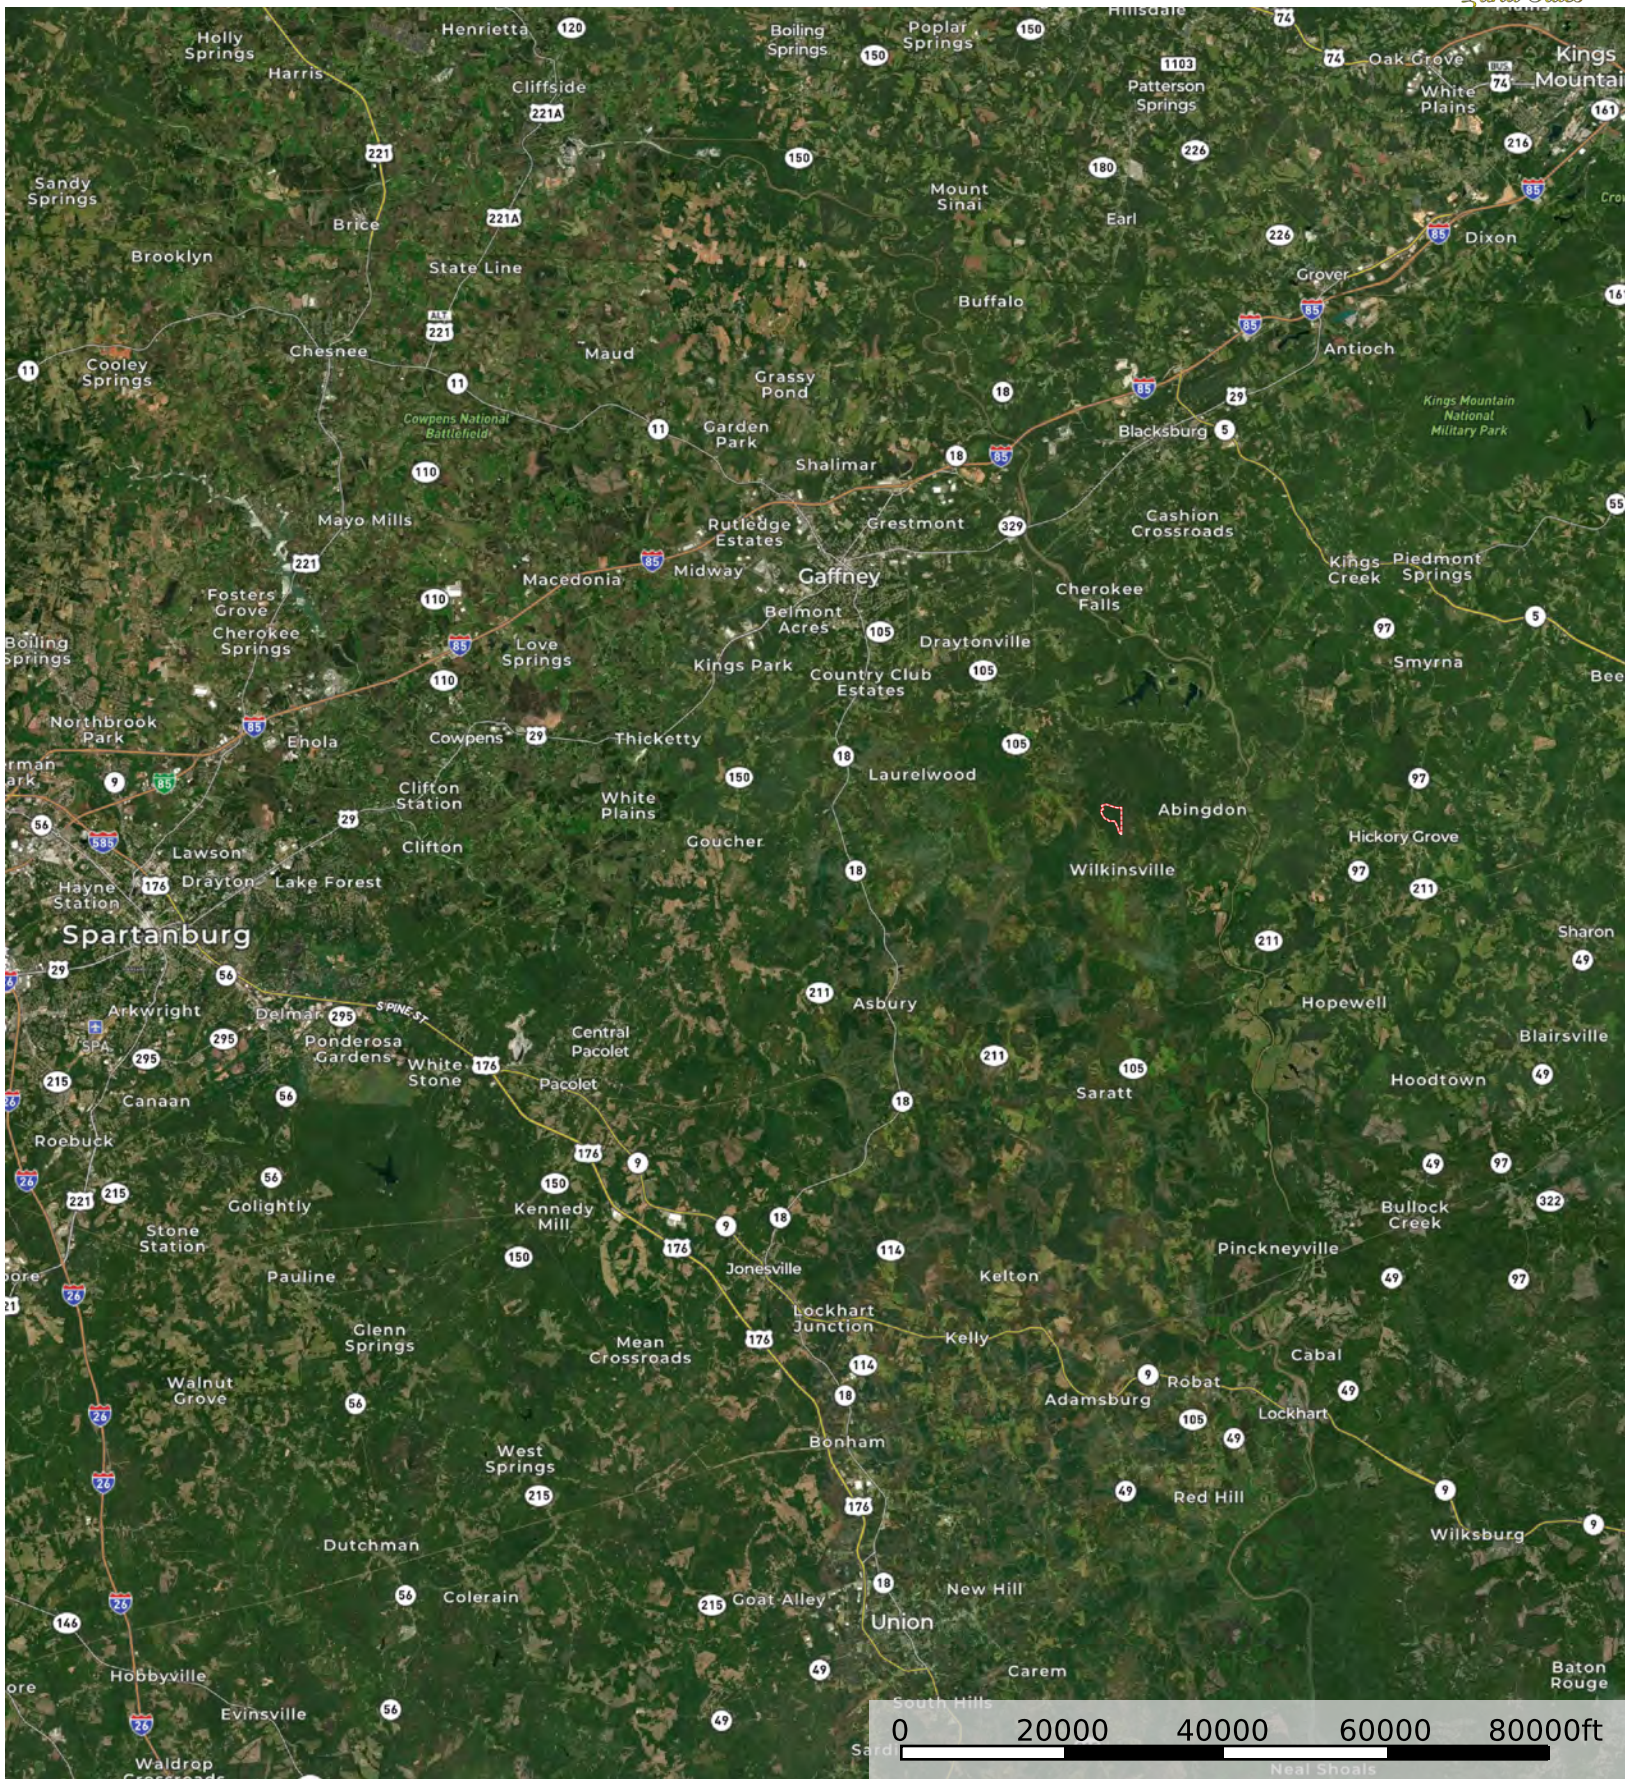

Smith Ford Road Tract

Cherokee County, South Carolina, 114 AC +/-

Smith Ford Road Tract

Smith Ford Road Tract

Cherokee County, South Carolina, 114 AC +/-

Smith Ford Road Tract

Smith Ford Road Tract

Cherokee County, South Carolina, 114 AC +/-

Smith Ford Road Tract

Smith Ford Road Tract

Cherokee County, SC +/- 114 acres

STRATA_MT	Stand	SUM_GIS_AREA
Non Timbered	1	2.9
Pine Plantation - Merch	2	36.5
Pine Plantation - Premerch	3	75

Legend

CK_1111_1

STRATA_MT

- Non Timbered
- Pine Plantation - Merch
- Pine Plantation - Premerch