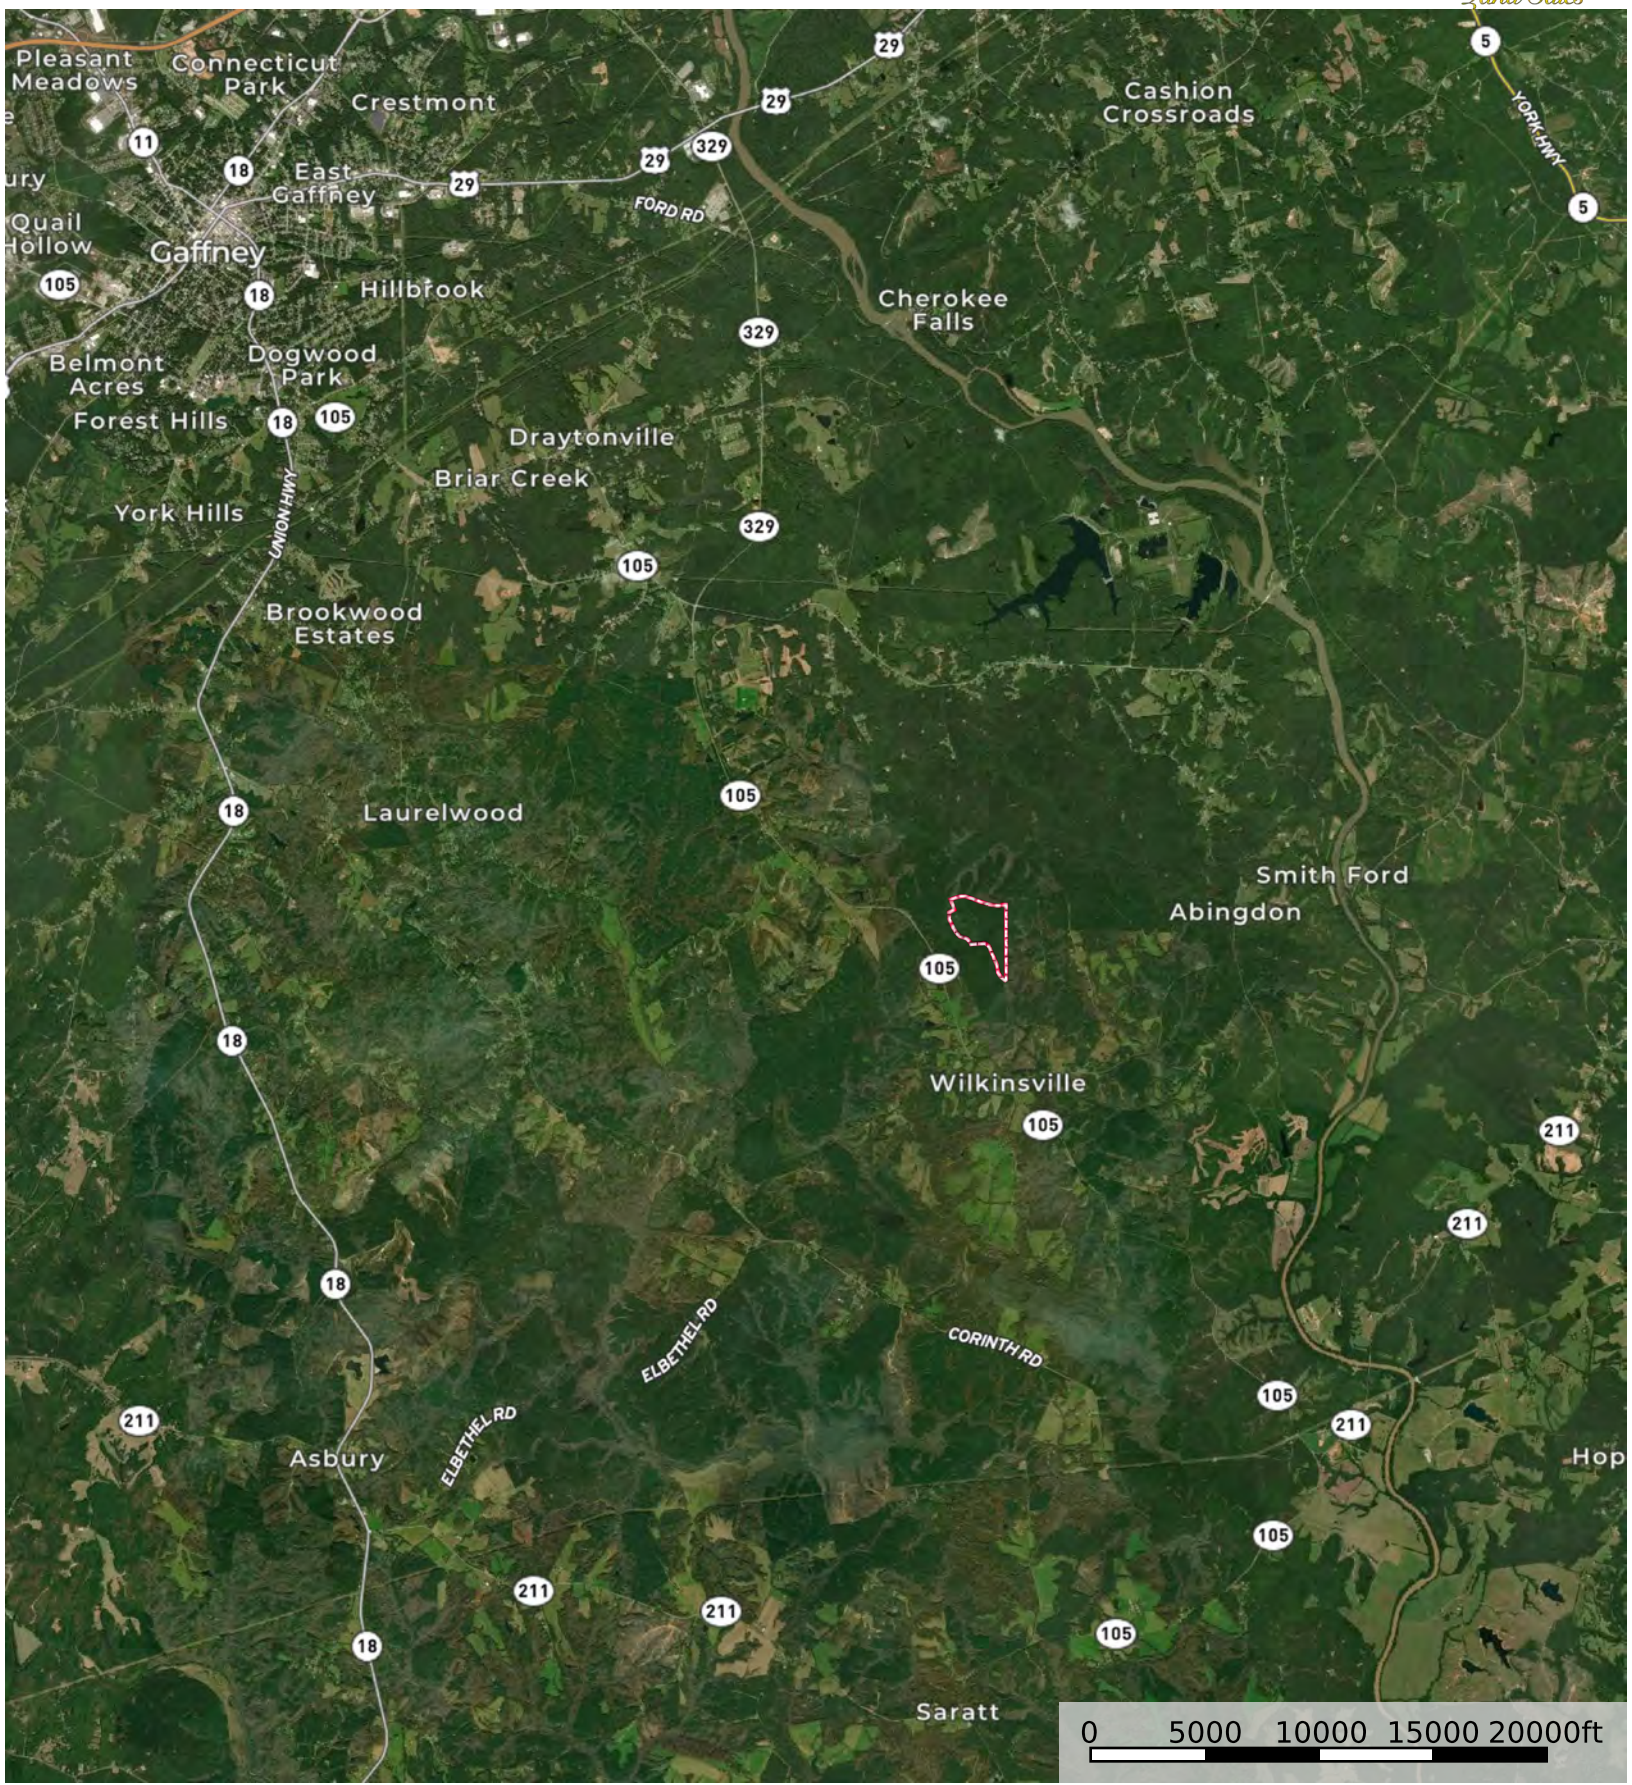

Smith Ford Road Tract

Cherokee County, South Carolina, 114 AC +/-

Smith Ford Road Tract

Smith Ford Road Tract

Cherokee County, South Carolina, 114 AC +/-

Smith Ford Road Tract

Smith Ford Road Tract

Cherokee County, South Carolina, 114 AC +/-

Smith Ford Road Tract

Smith Ford Road Tract

Cherokee County, SC +/- 114 acres

STRATA_MT	Stand	SUM_GIS_AREA
Non Timbered	1	2.9
Pine Plantation - Merch	2	36.5
Pine Plantation - Premerch	3	75

Legend

CK_1111_1

STRATA_MT

- Non Timbered
- Pine Plantation - Merch
- Pine Plantation - Premerch