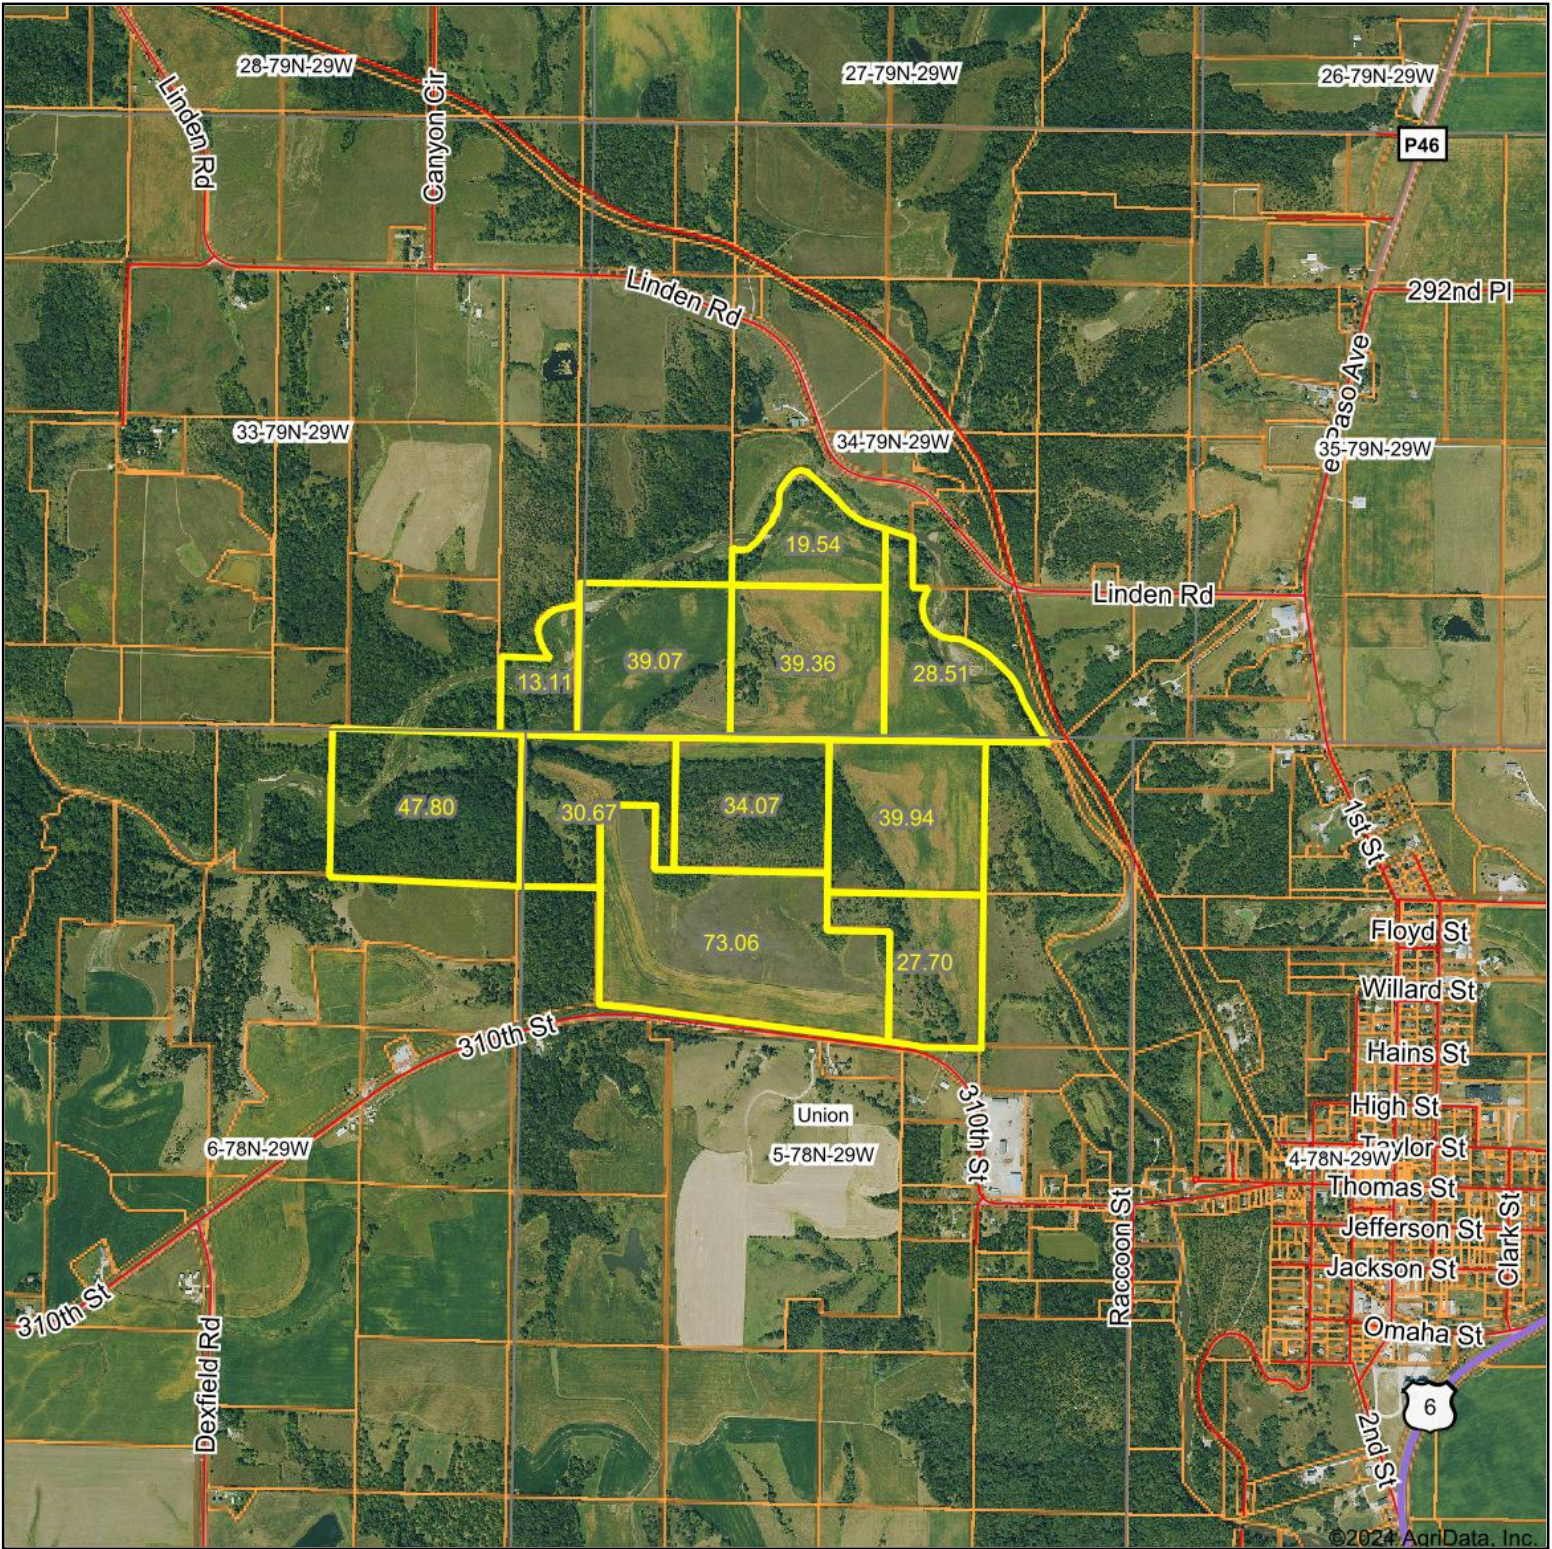

Aerial Map

Boundary Center: 41.600439, -94.218211

5-78N-29W
Dallas County
Iowa

Maps Provided By:

© AgriData, Inc. 2023

www.AgridataInc.com

9/30/2024