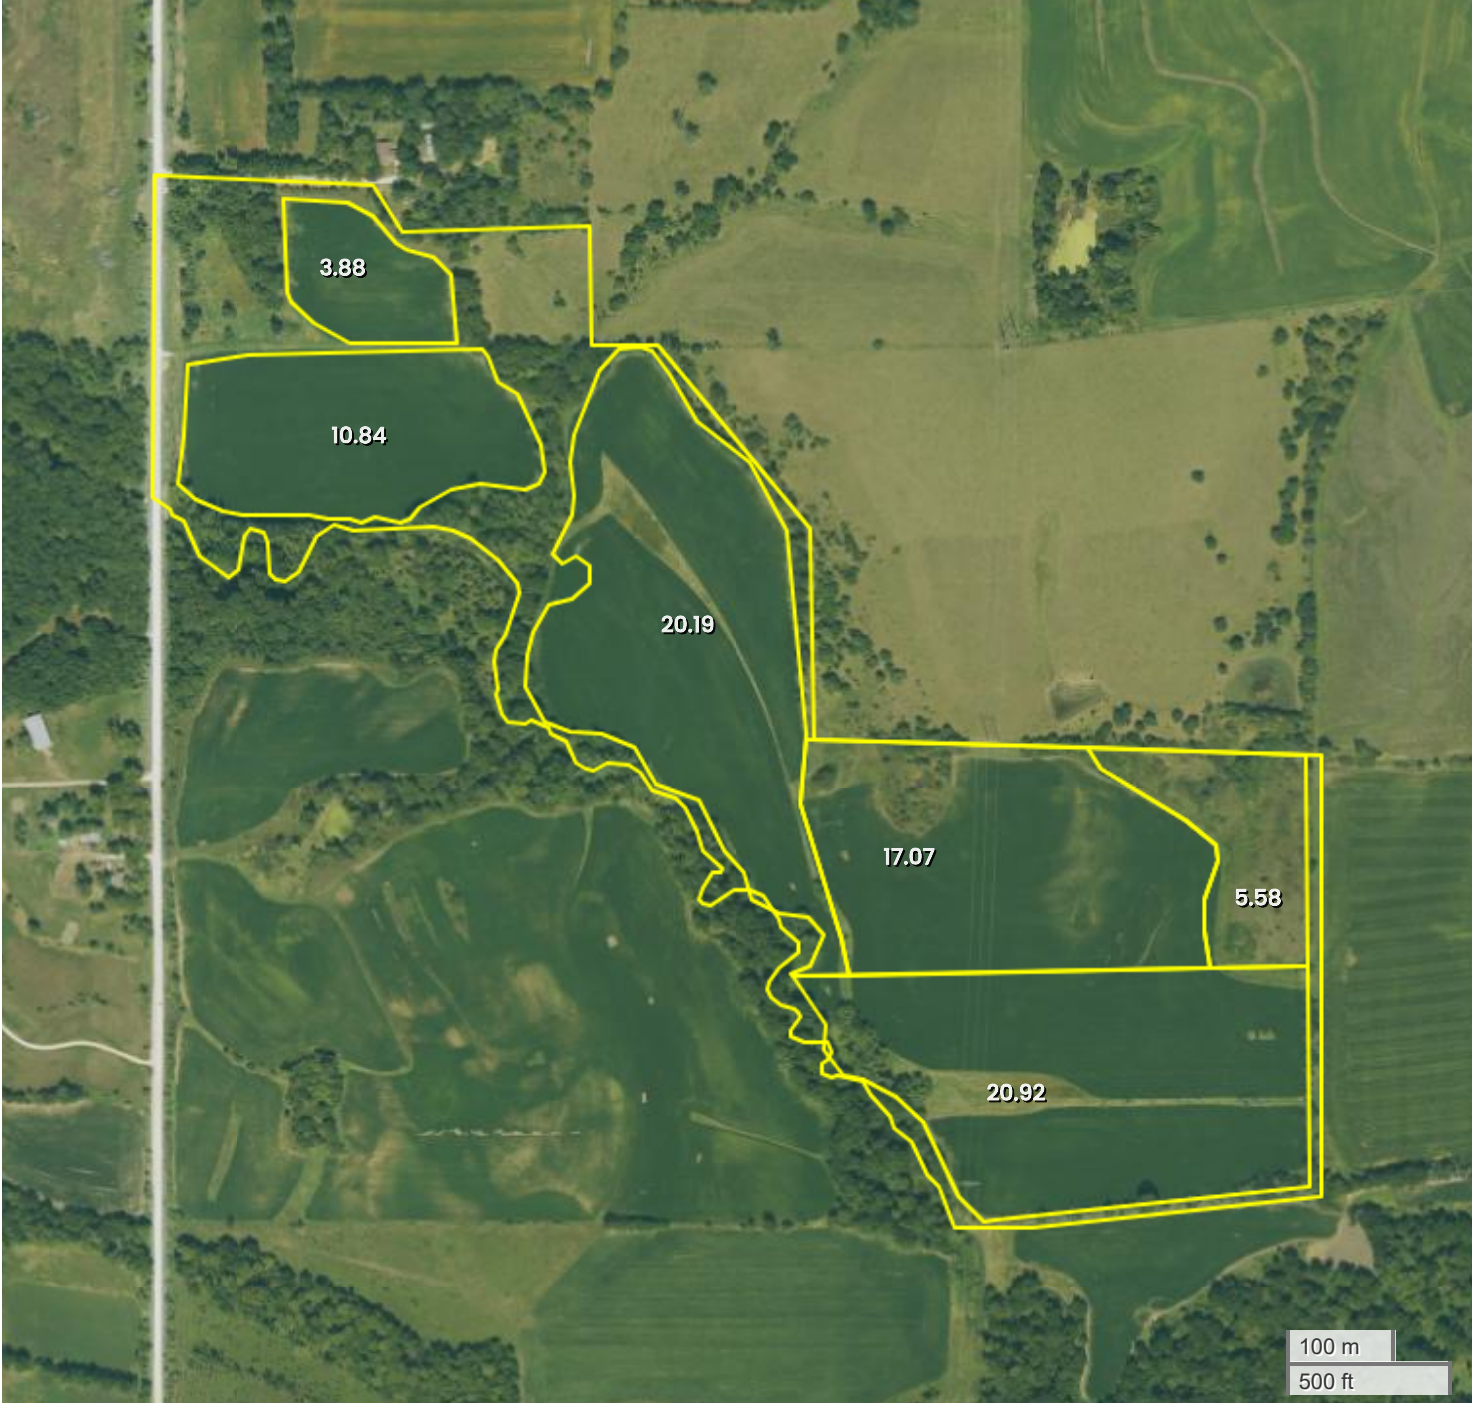

101.14 MADISON CO, IA

AERIAL MAP

Center: 41.463955, -93.900050

13-77N-27W

Jefferson Township

Madison County, IA

FarmWorth, LLC makes no representations or warranties, express or implied, as to the accuracy of any information, data, numerical values, boundaries, or any other information generated through the use of FarmWorth.com. User is solely responsible for independently investigating and determining all information provided through FarmWorth.com prior to use and waives any and all claims against FarmWorth, LLC for any inaccuracies or inconsistencies in the information and/or data.