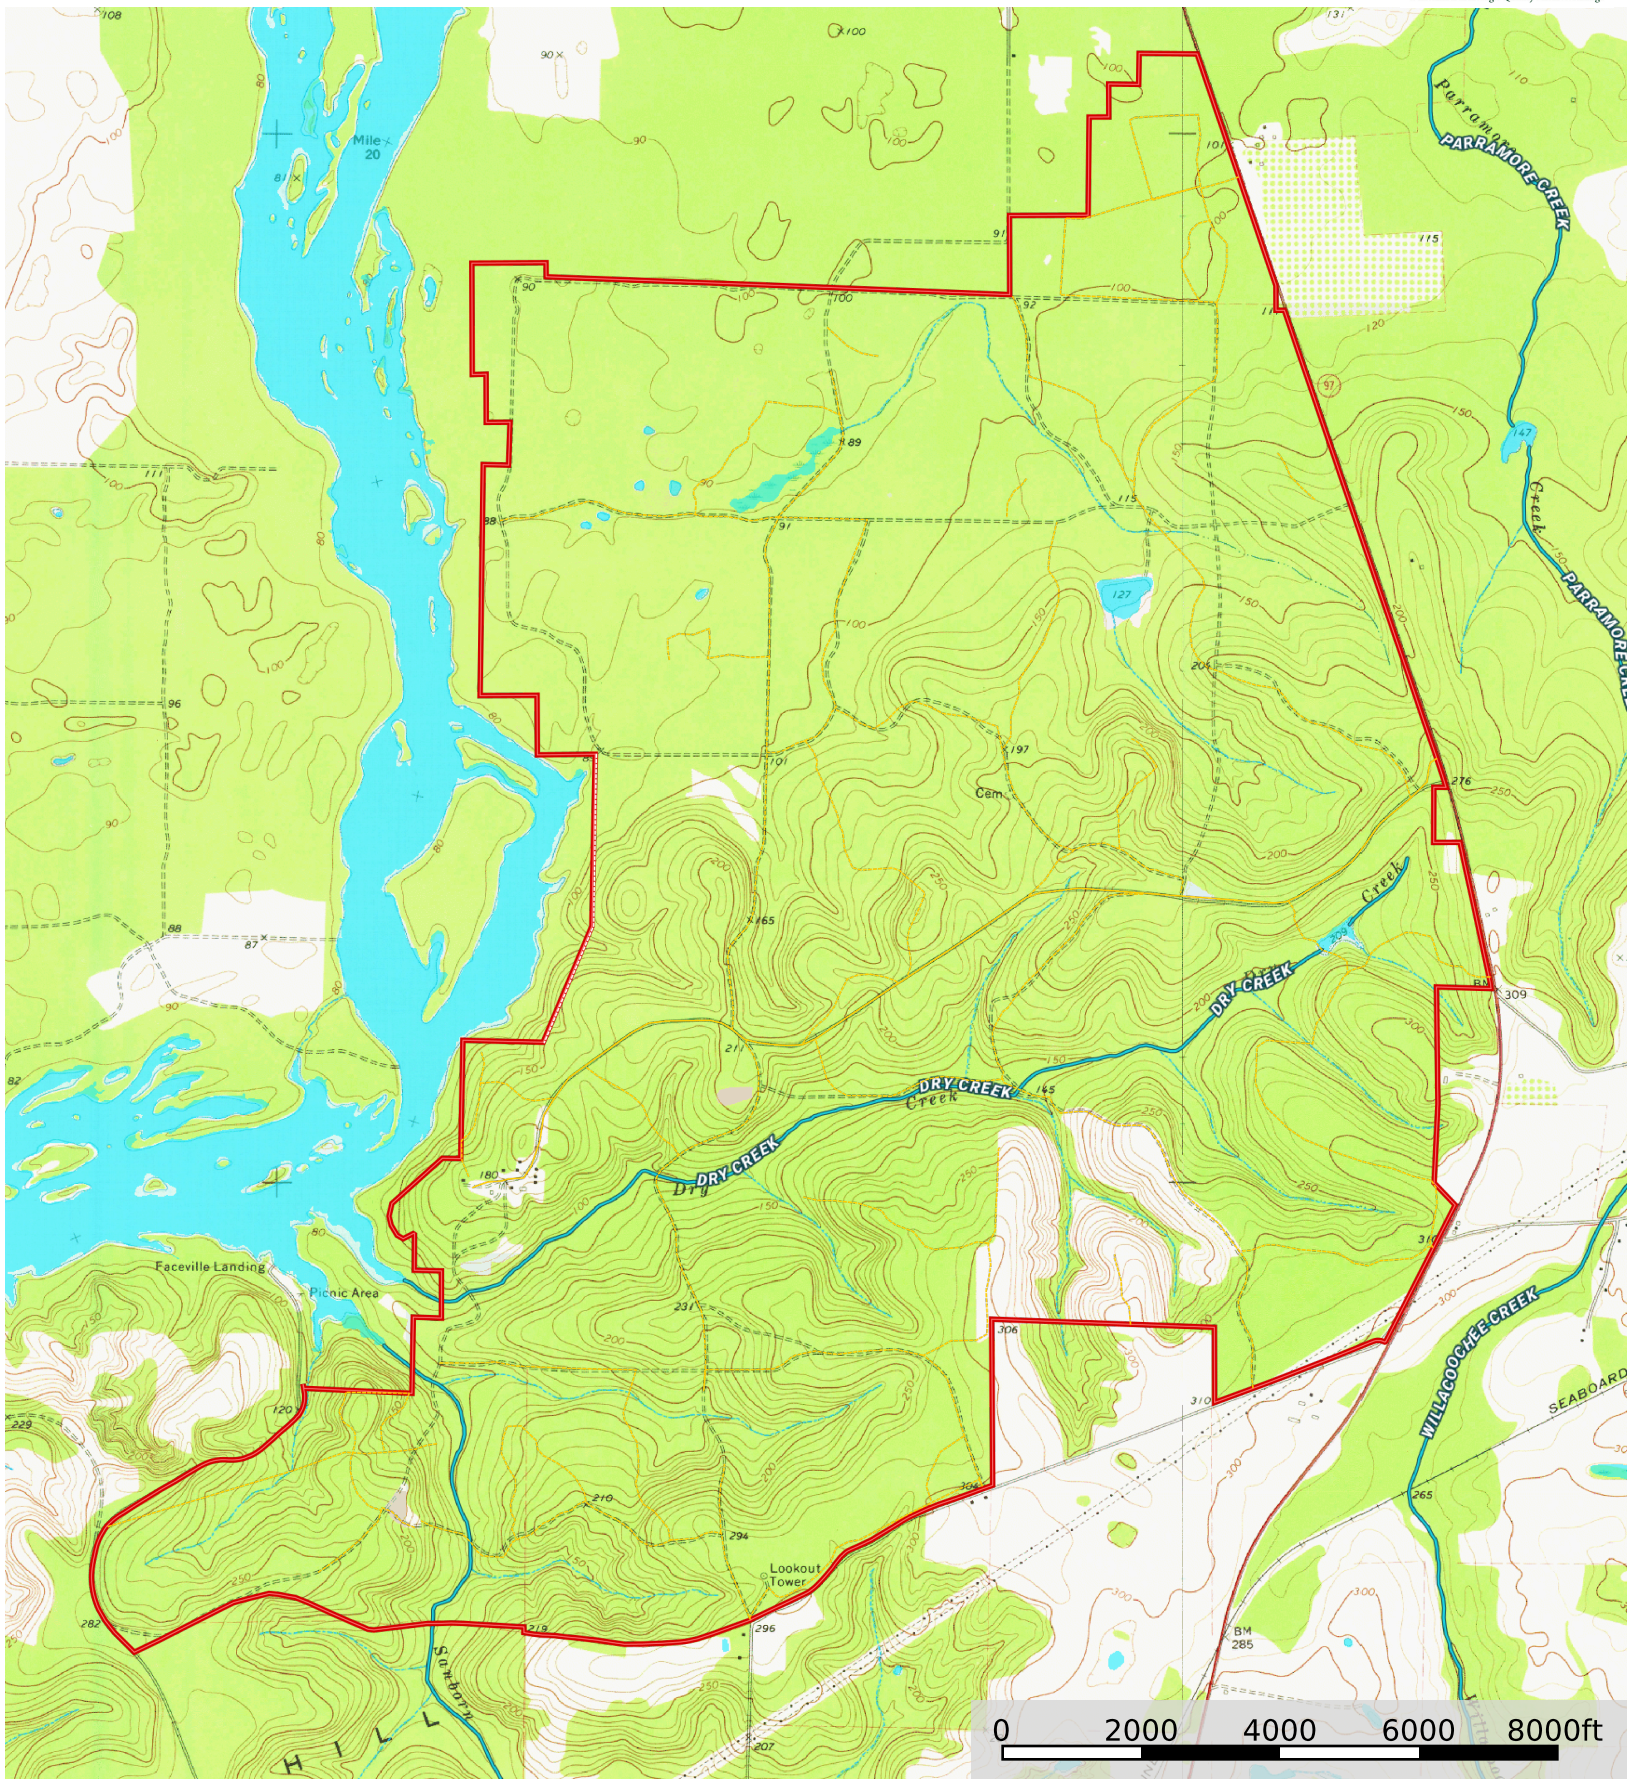

# Southlands Plantation

Decatur County, Georgia, 5653.43 AC +/-

- ○ ○ Fence
- — — Road / Trail
- — — Primary Road
- Boundary 1
- · - · - Stream, Intermittent
- River/Creek
- Water Body