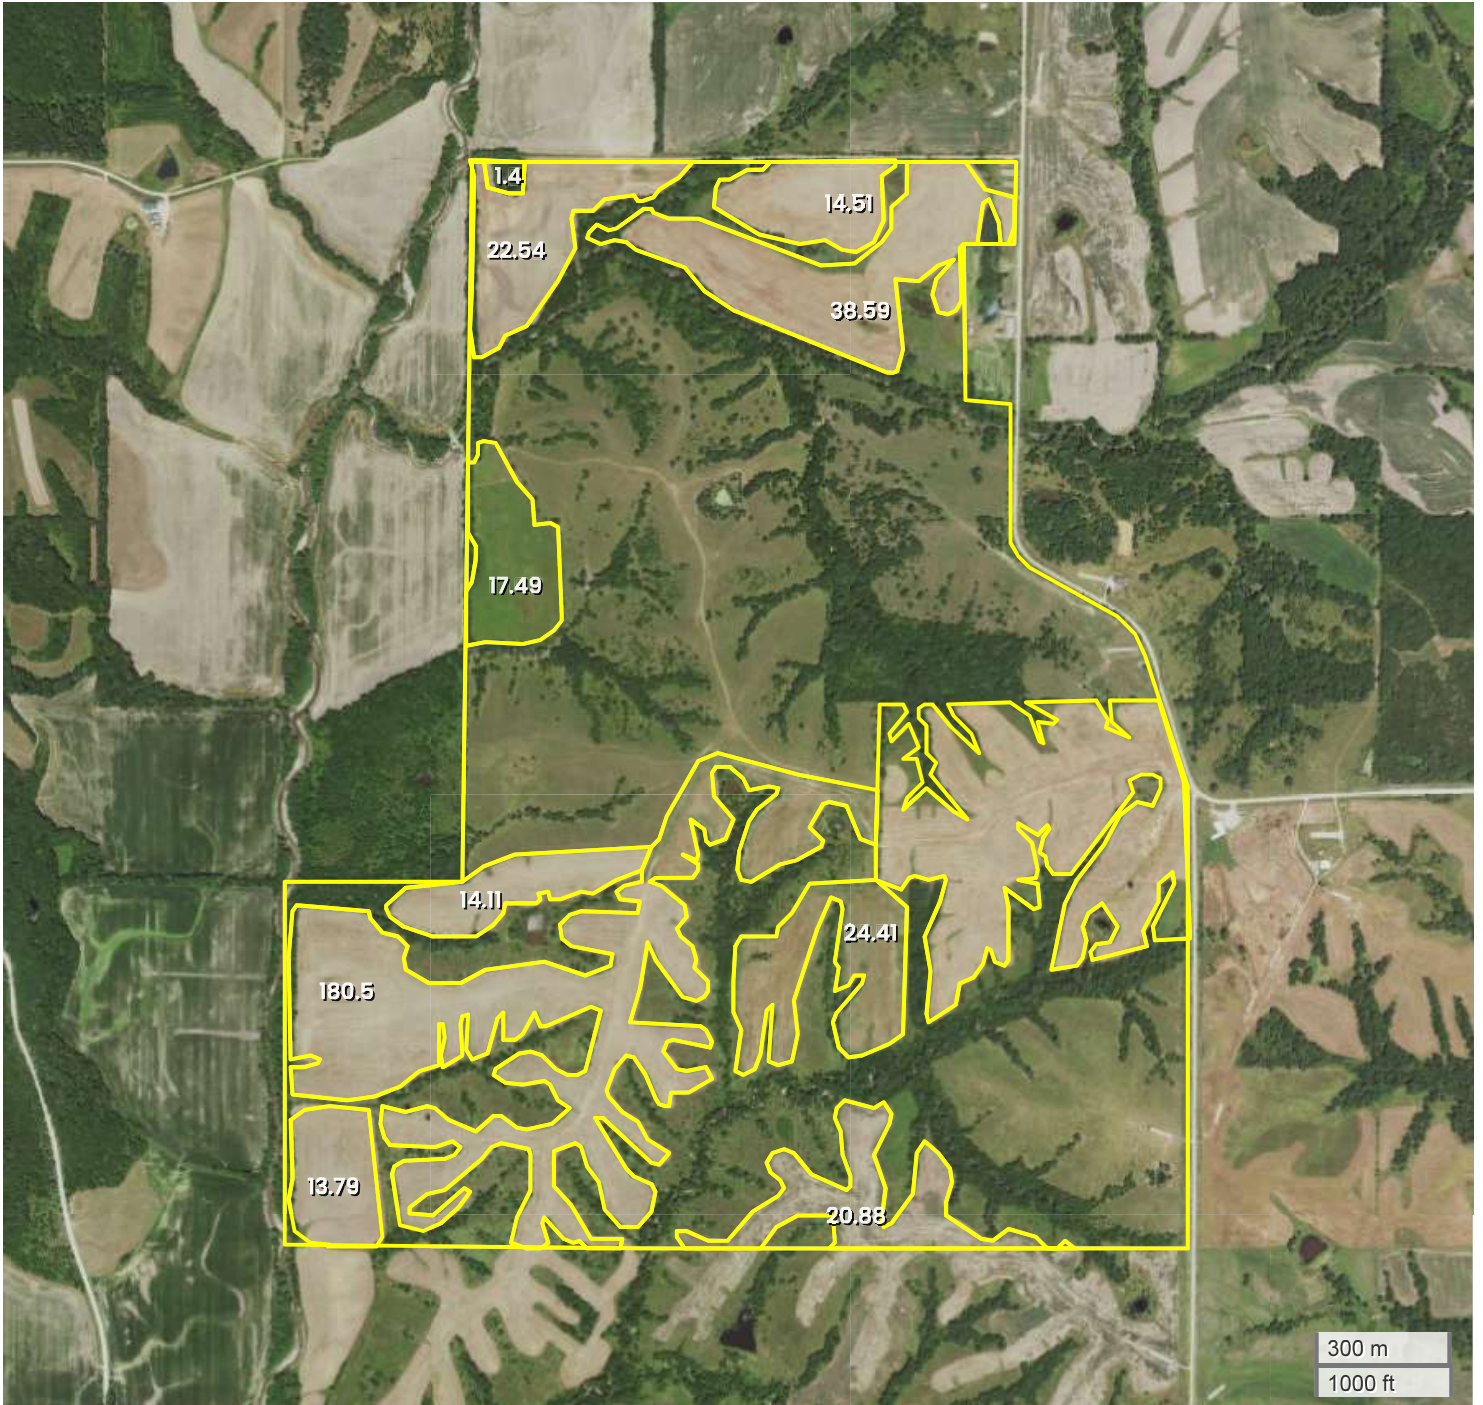

JJ BASE FARM - DECATUR CO, IA (915.70 AC TOTAL, 348.22 AC TILLABLE)

AERIAL MAP

Center: 40.649090, -93.573492

35-68N-24W

Woodland Township

Decatur County, IA

FarmWorth, LLC makes no representations or warranties, express or implied, as to the accuracy of any information, data, numerical values, boundaries, or any other information generated through the use of FarmWorth.com. User is solely responsible for independently investigating and determining all information provided through FarmWorth.com prior to use and waives any and all claims against FarmWorth, LLC for any inaccuracies or inconsistencies in the information and/or data.