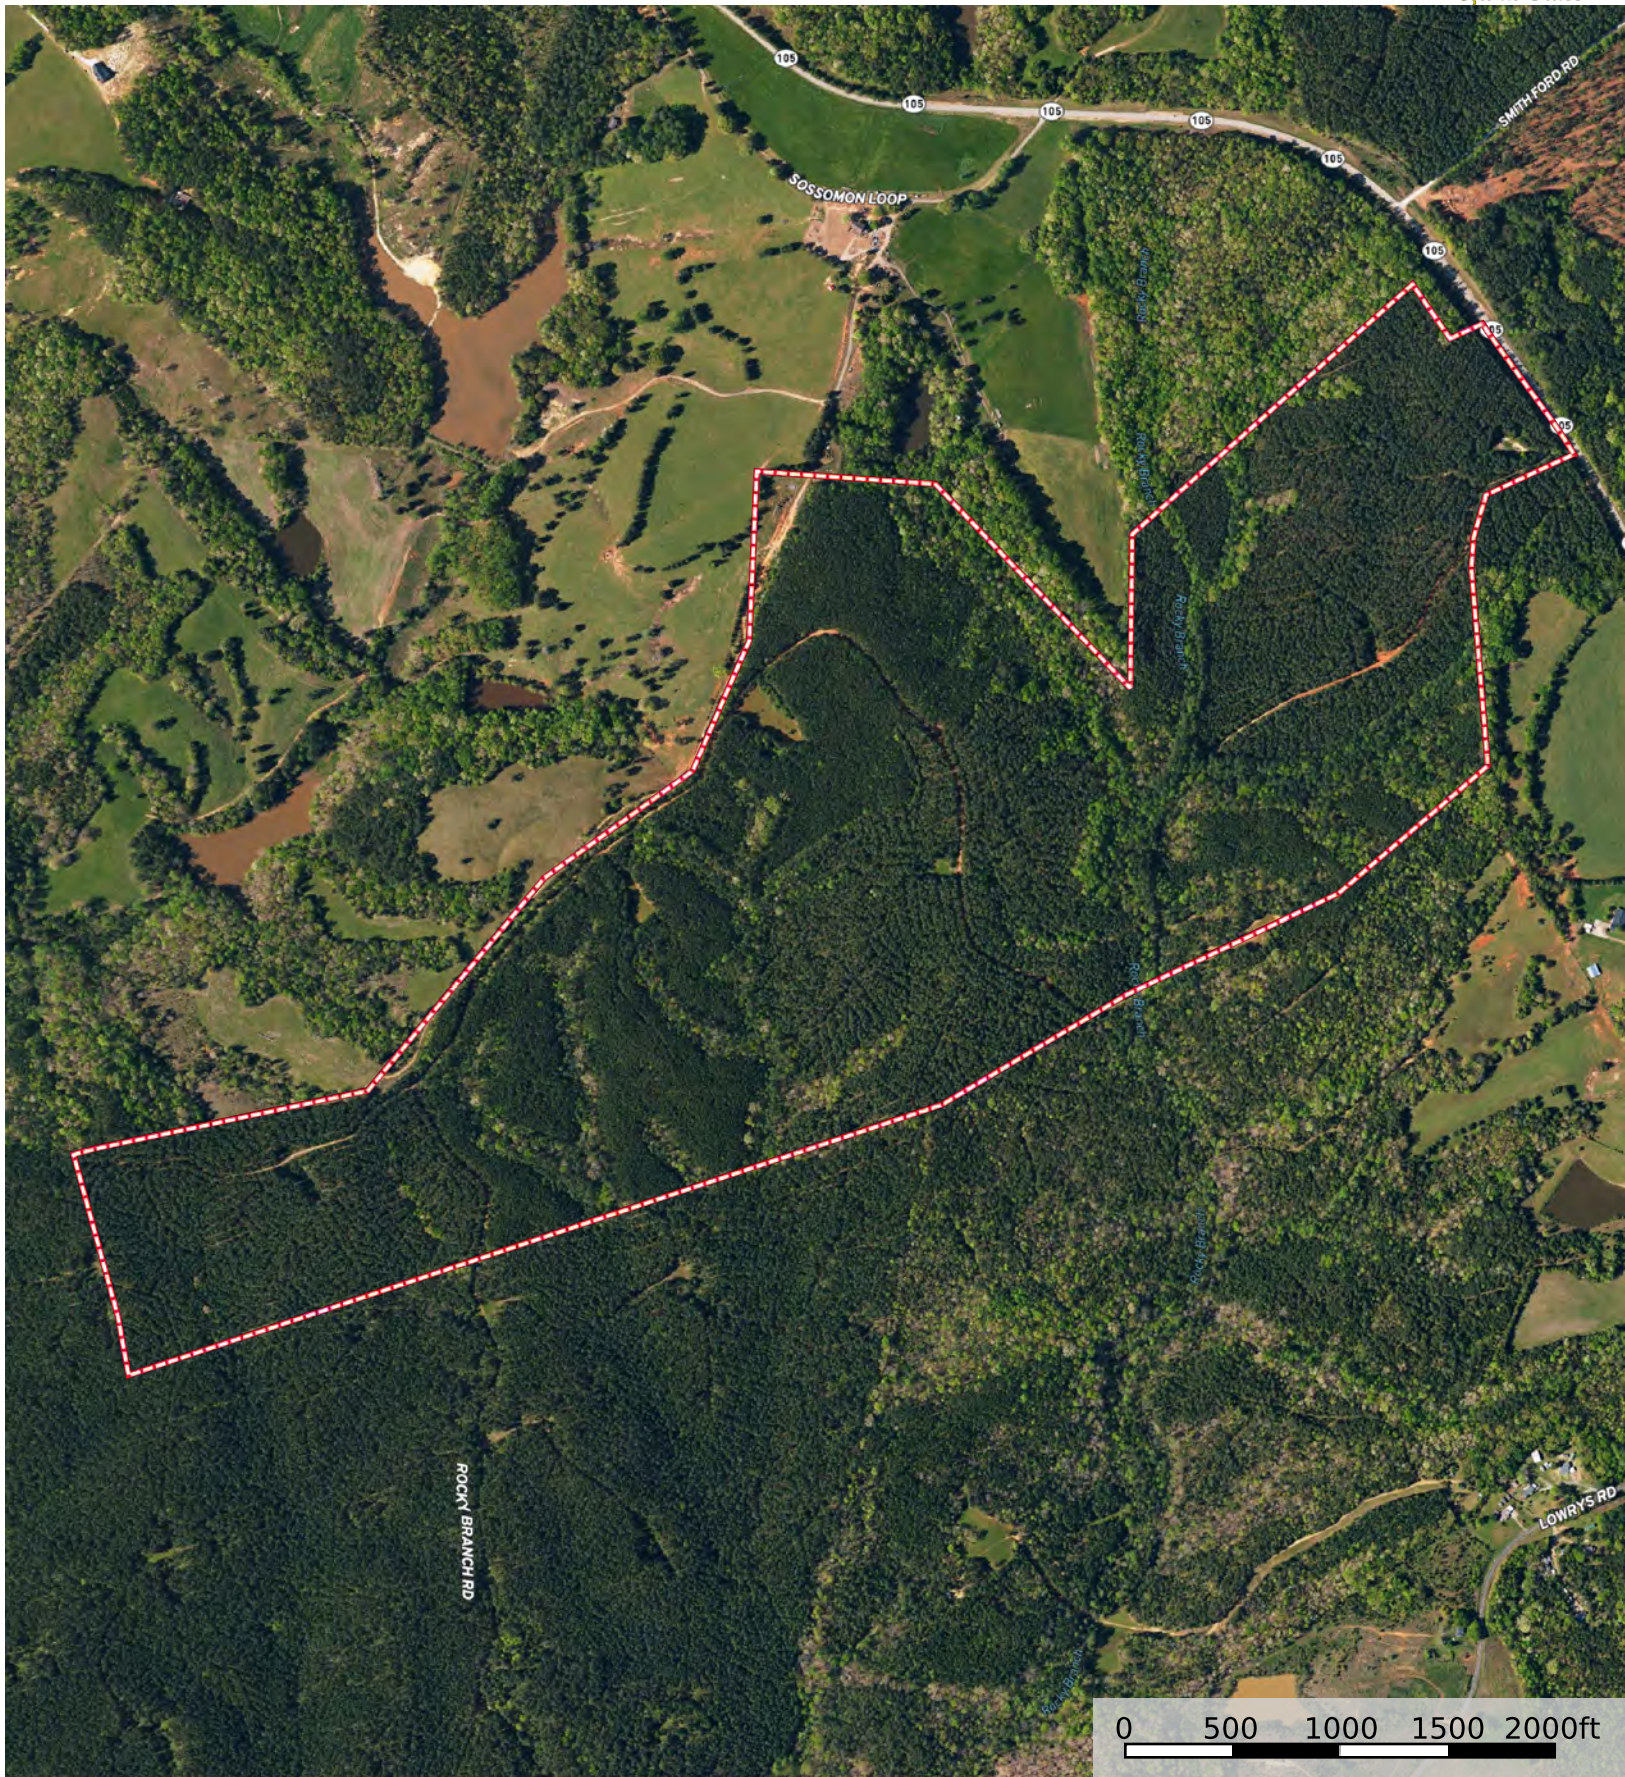

# Rocky Branch Tract

Union County, South Carolina, 306 AC +/-

# Rocky Branch Tract

Union County, South Carolina, 306 AC +/-

 Rocky Branch Tract

Rocky Branch Tract

# Rocky Branch Tract

Cherokee County, SC +/- 306 acres

**Legend**

CK\_1112

STRATA\_MT

- Natural Mixed Hardwood - Merch
- Non Timbered
- Pine Plantation - Merch
- Pine/Hardwood - Merch

STRATA_MT	Stand	SUM_GIS_AREA
Natural Mixed Hardwood - Merch	1	13
Non Timbered	2	11.4
Pine Plantation - Merch	3	248.6
Pine/Hardwood - Merch	4	32.8