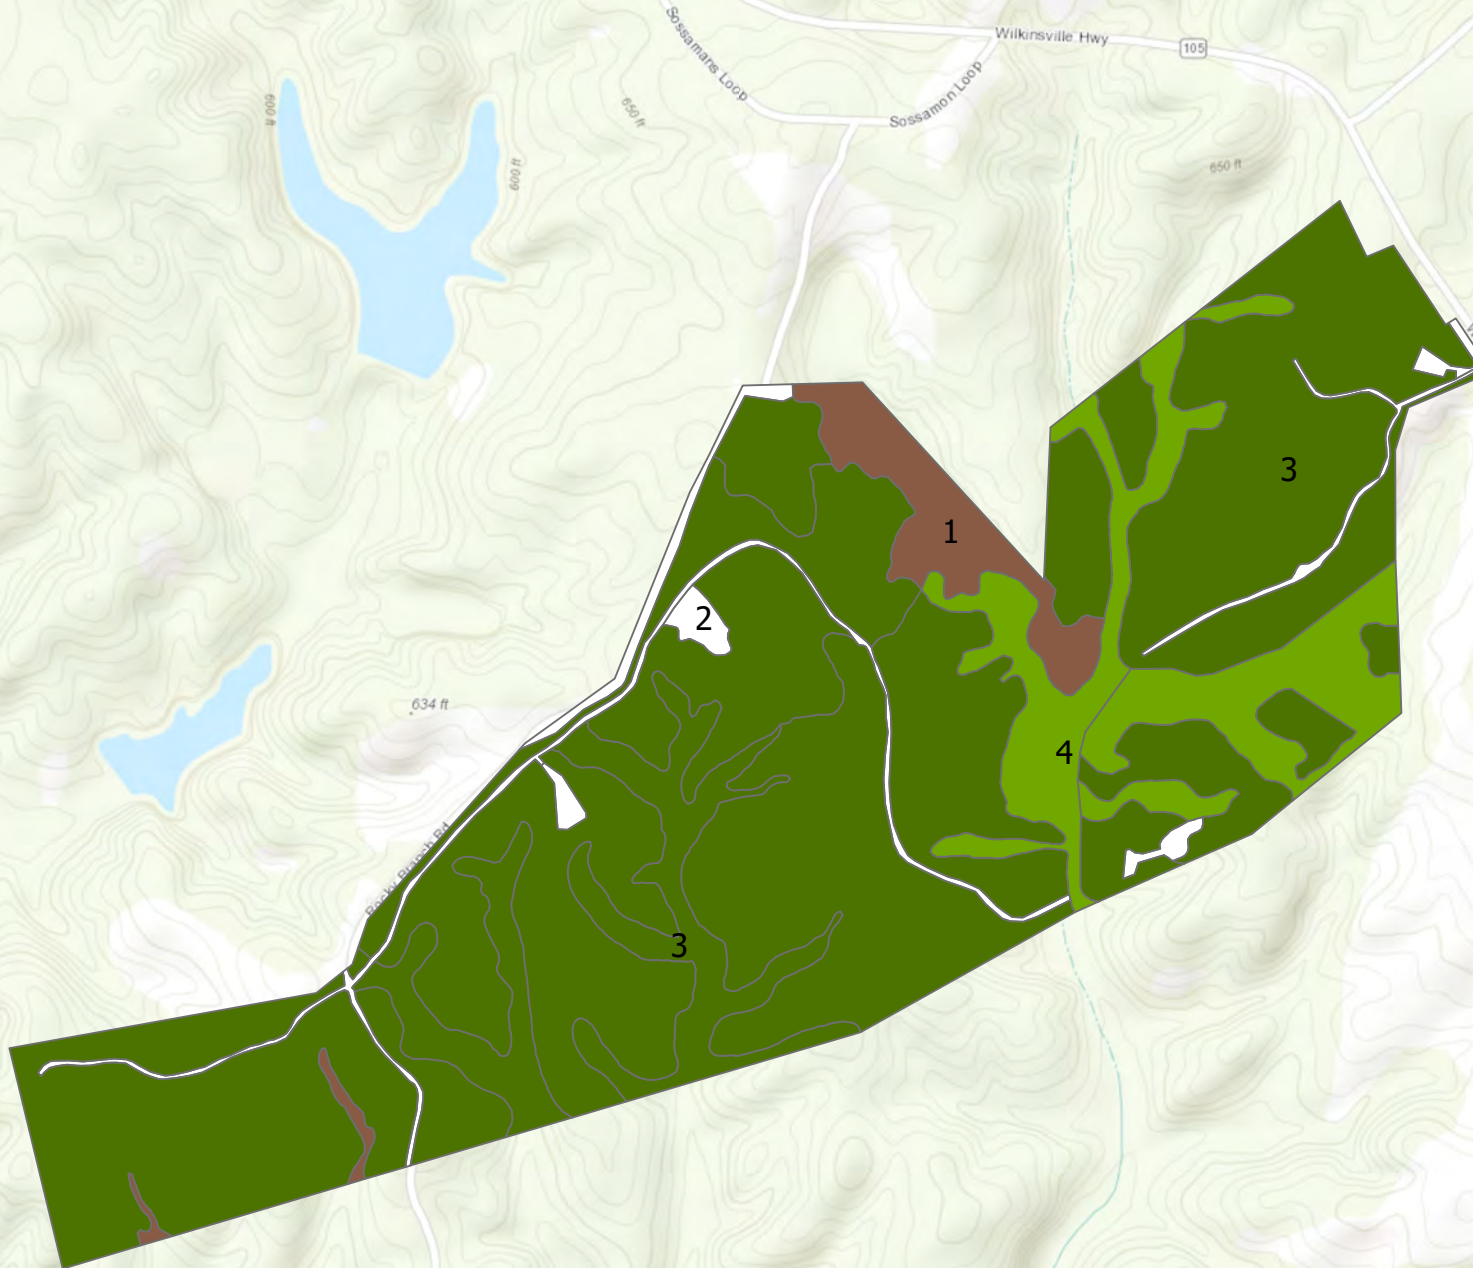

# Rocky Branch Tract

Union County, South Carolina, 306 AC +/-

# Rocky Branch Tract

Union County, South Carolina, 306 AC +/-

 Rocky Branch Tract

Rocky Branch Tract

# Rocky Branch Tract

Cherokee County, SC +/- 306 acres

**Legend**

CK\_1112

STRATA\_MT

- Natural Mixed Hardwood - Merch
- Non Timbered
- Pine Plantation - Merch
- Pine/Hardwood - Merch

STRATA_MT	Stand	SUM_GIS_AREA
Natural Mixed Hardwood - Merch	1	13
Non Timbered	2	11.4
Pine Plantation - Merch	3	248.6
Pine/Hardwood - Merch	4	32.8