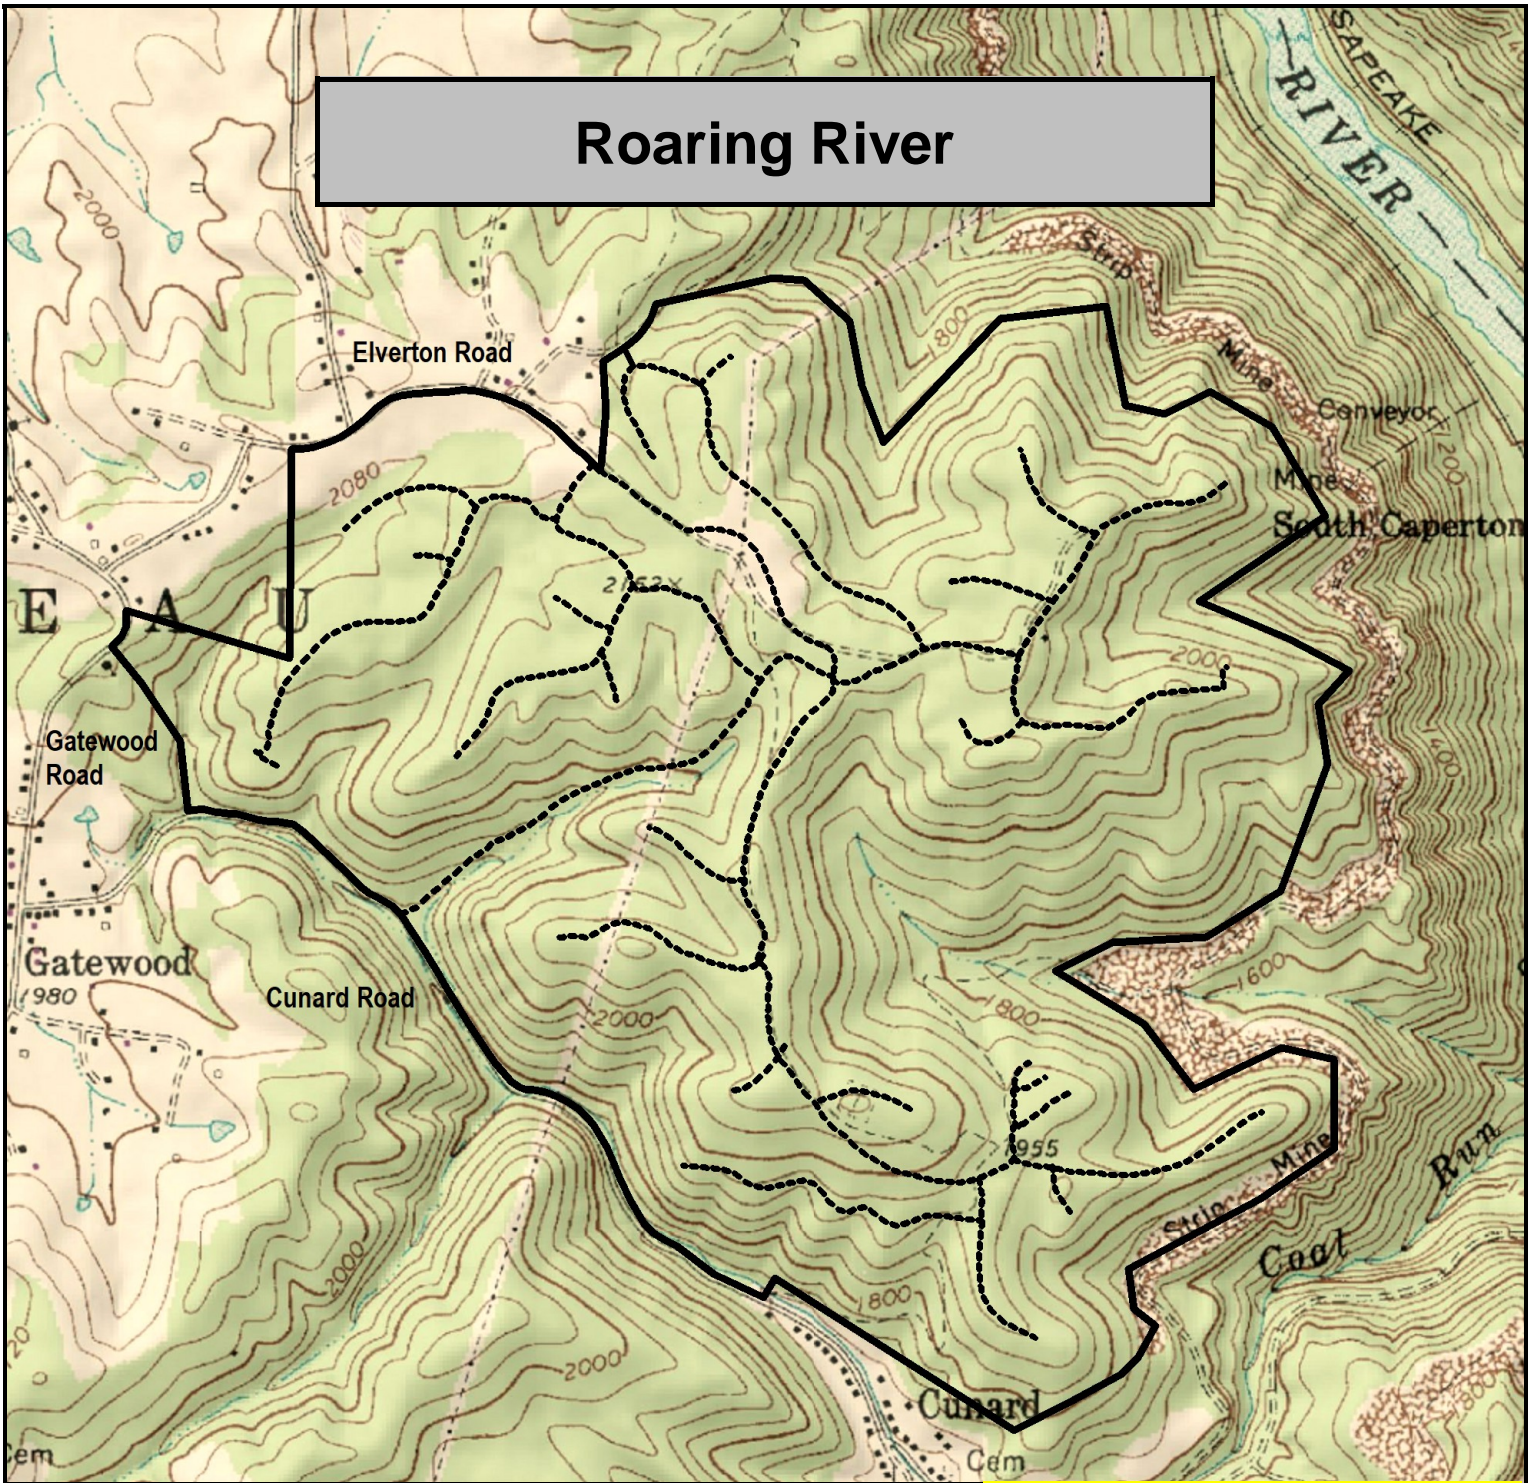

Roaring River

- Dedicated interior road system
- Property perimeter

FOX FIRE
REALTY

Roaring River, Fayette County, WV
 TOPOGRAPHIC MAP SHOWING CURRENT EXCEPTIONS
 Elevation Range: 1747' - 2173' +/-
 Google Coordinates: LAT 38.018758 (N), LON -81.055001 (W)
 This map is for general location purposes only. Consult a licensed land
 surveyor for actual boundary location and acreage.

RICHARD GRIST, Broker - Auctioneer - Forester
 304.645.7674 Richard@Foxfirenation.com
 WWW.FOXFIRENATION.COM

FOR TOPO MAP

SCALE 1:15000

1 INCH = 1,250 FT.