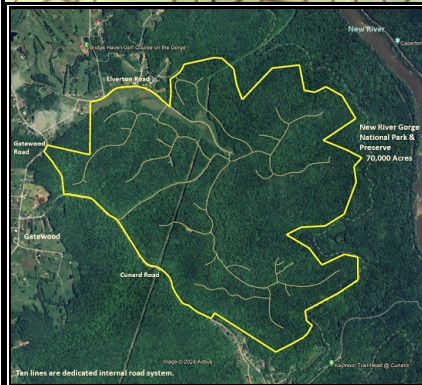

Roaring River

- Dedicated interior road system
- Property perimeter

FOX FIRE
REALTY

Roaring River, Fayette County, WV
 TOPOGRAPHIC MAP SHOWING CURRENT EXCEPTIONS
 Elevation Range: 1747' - 2173' +/-
 Google Coordinates: LAT 38.018758 (N), LON -81.055001 (W)
 This map is for general location purposes only. Consult a licensed land
 surveyor for actual boundary location and acreage.

RICHARD GRIST, Broker - Auctioneer - Forester
 304.645.7674 Richard@Foxfirenation.com
 WWW.FOXFIRENATION.COM

FOR TOPO MAP

SCALE 1:15000

1 INCH = 1,250 FT.