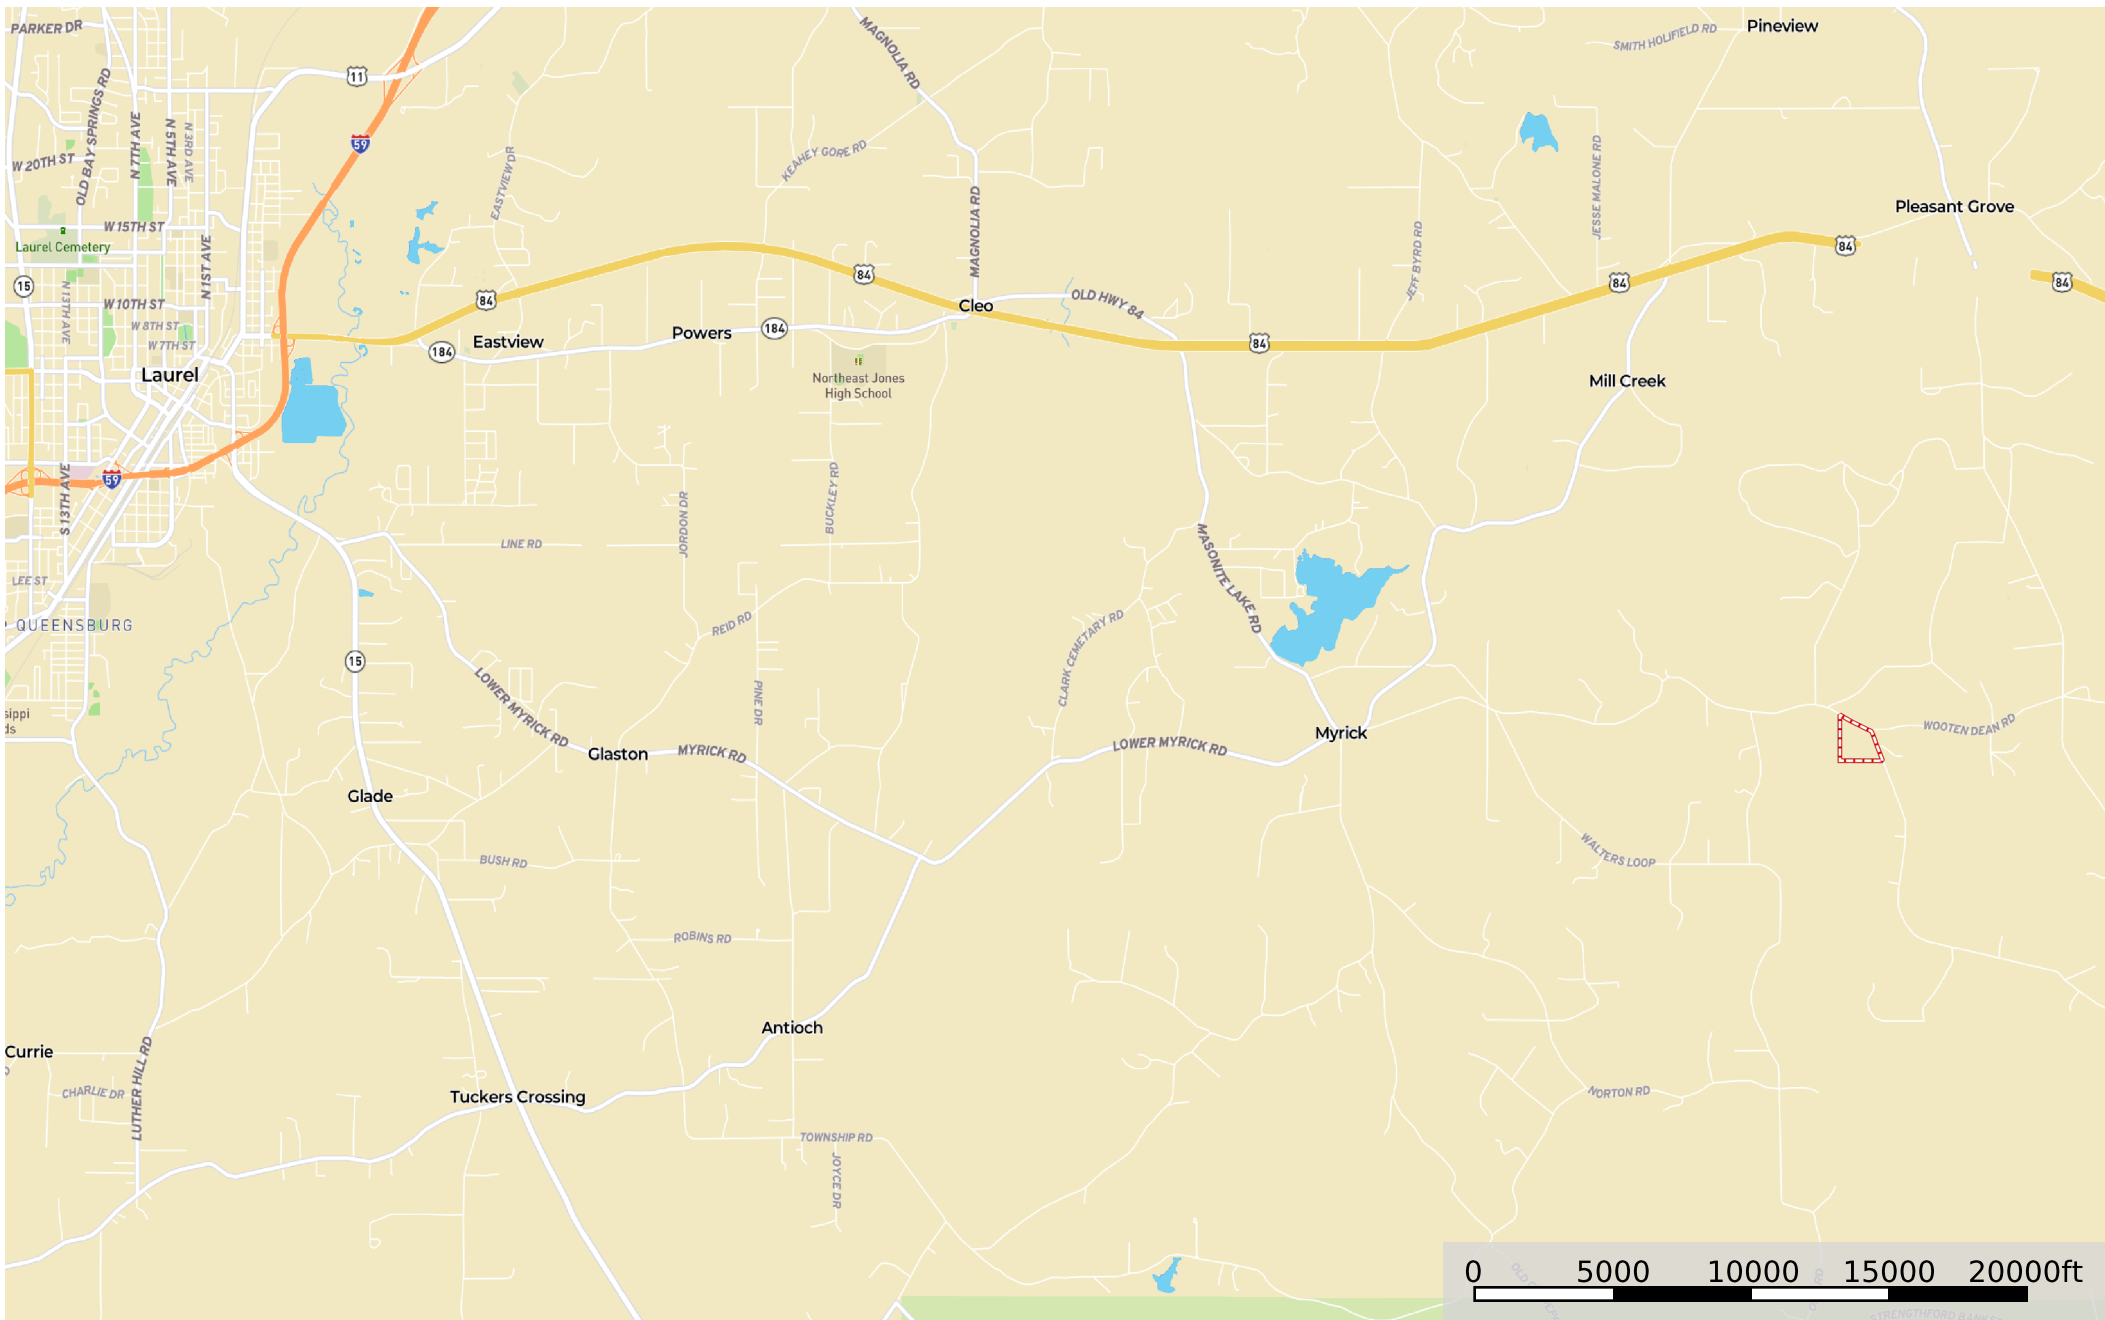

WA40

Wayne County, Mississippi, 40 AC +/-

Boundary