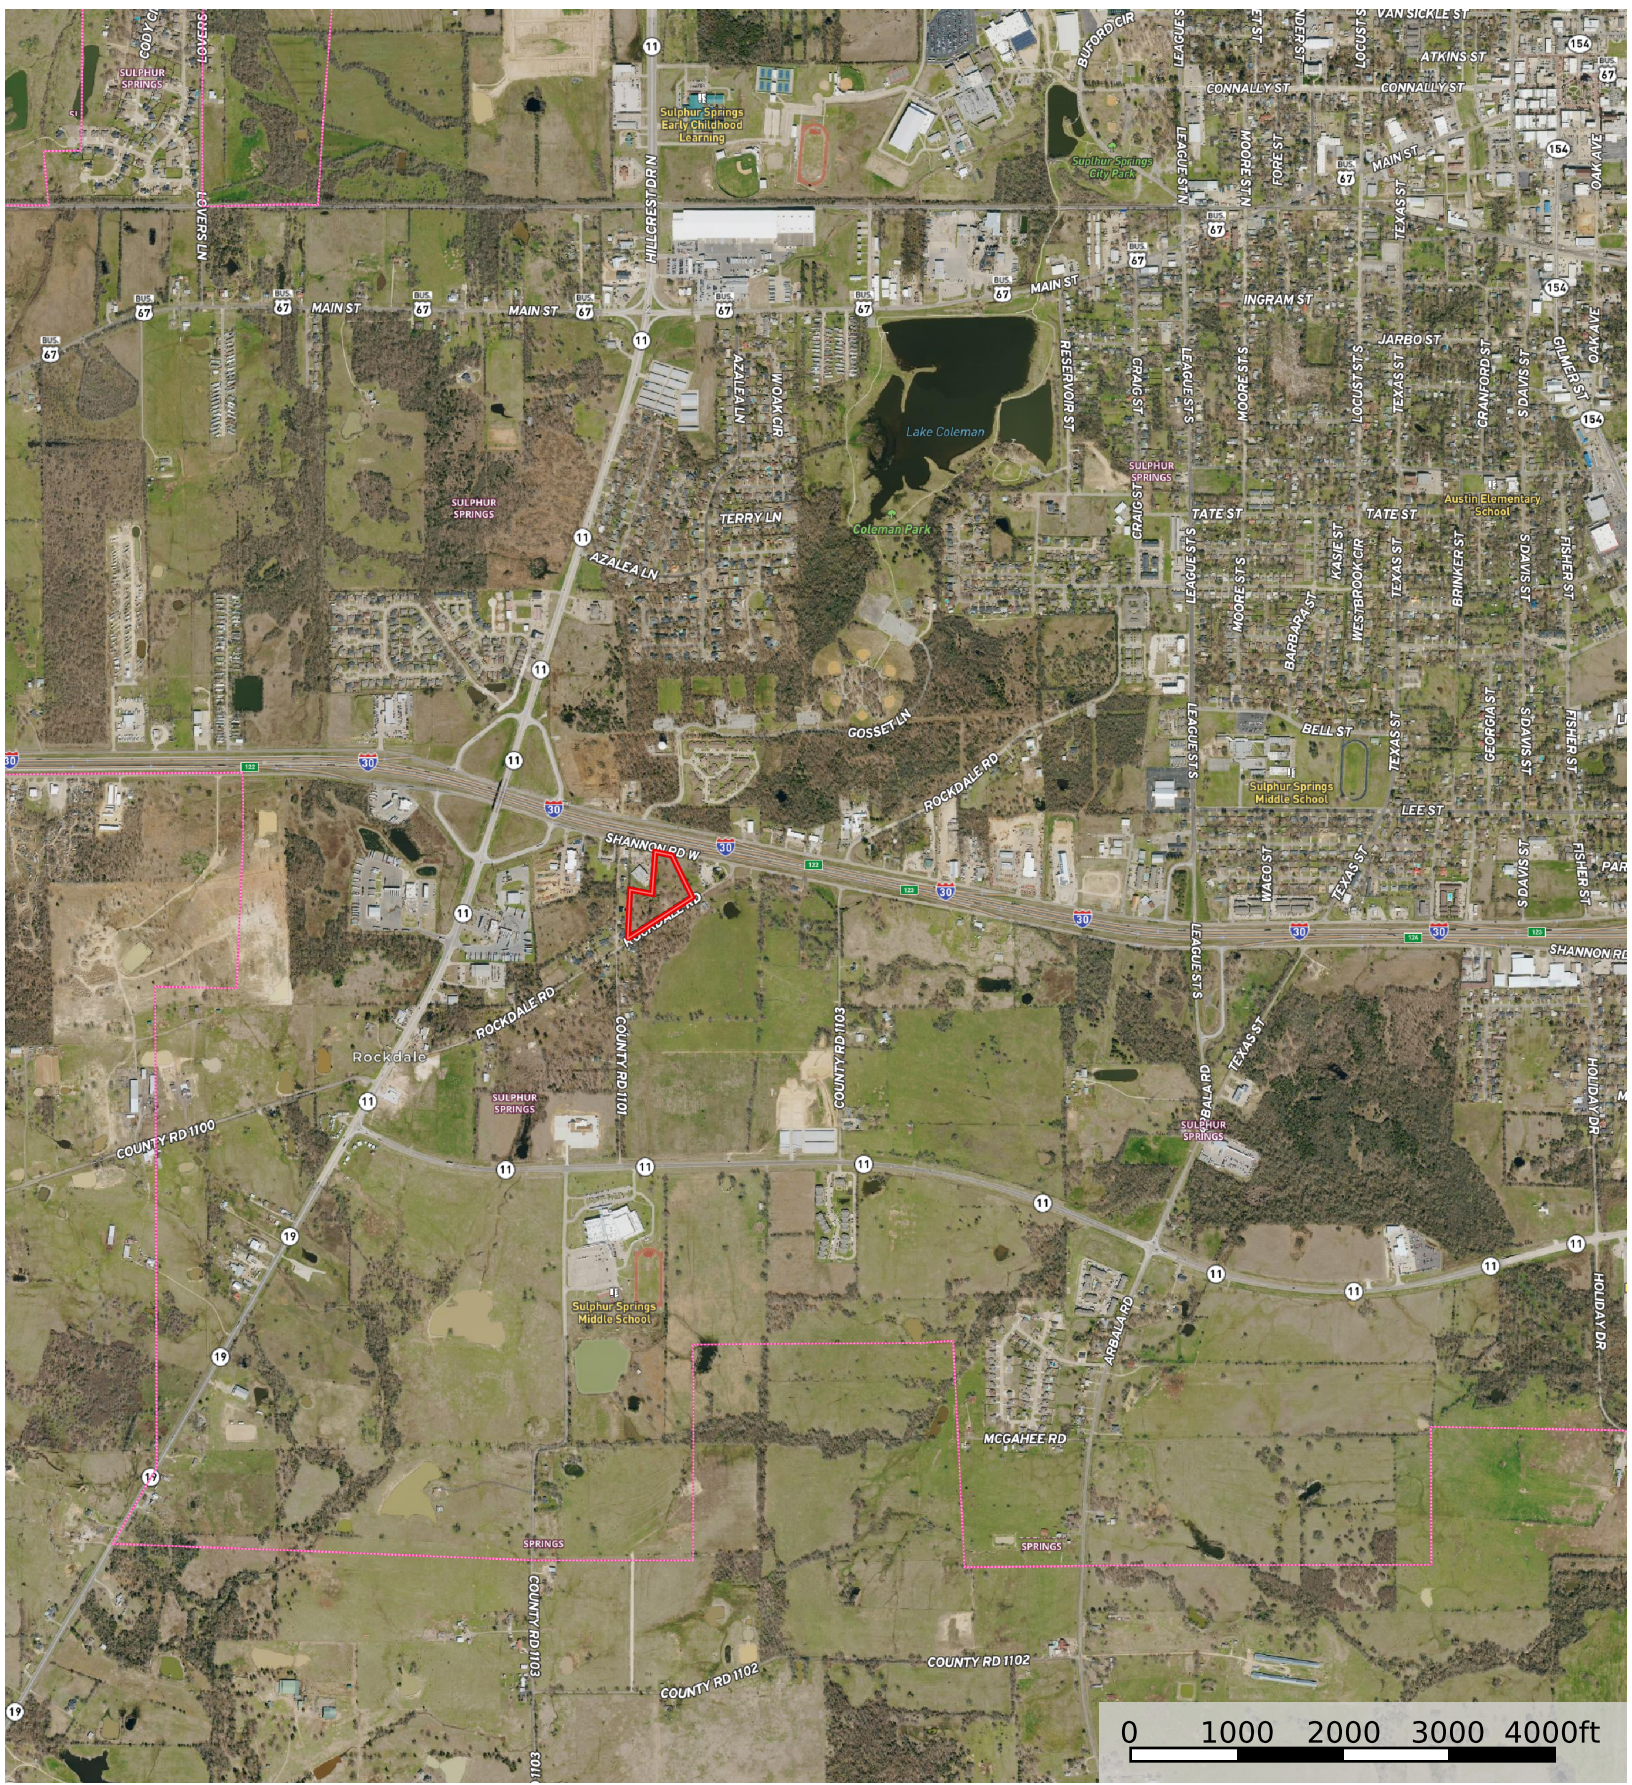

FRAZIER 5.413

Hopkins County, Texas, 5.413 AC +/-

Boundary