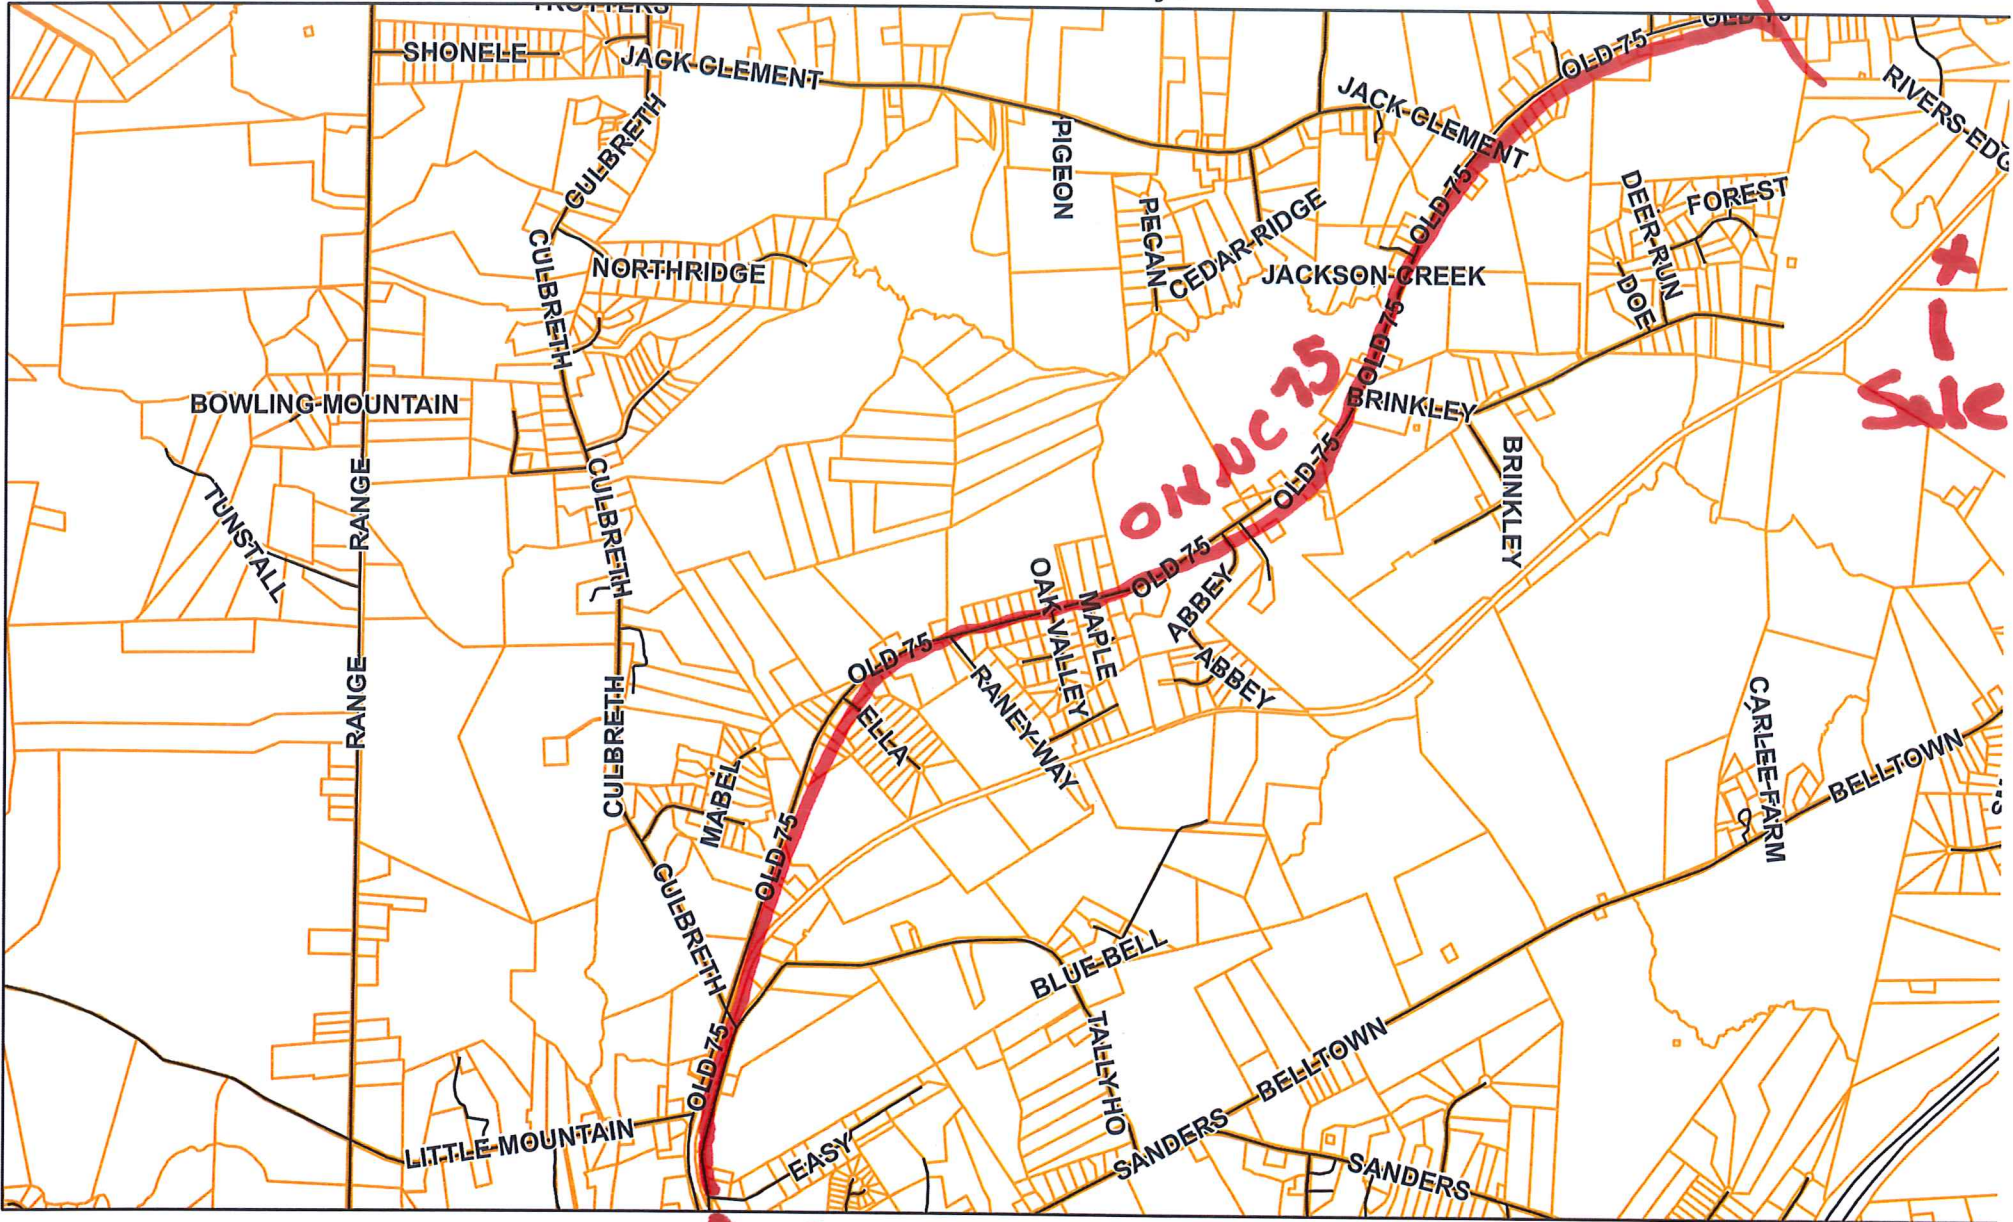

Granville County, NC

3/8/2023, 2:33:07 PM

- Centerlines
- County Boundary
- Parcels

Stem
main street