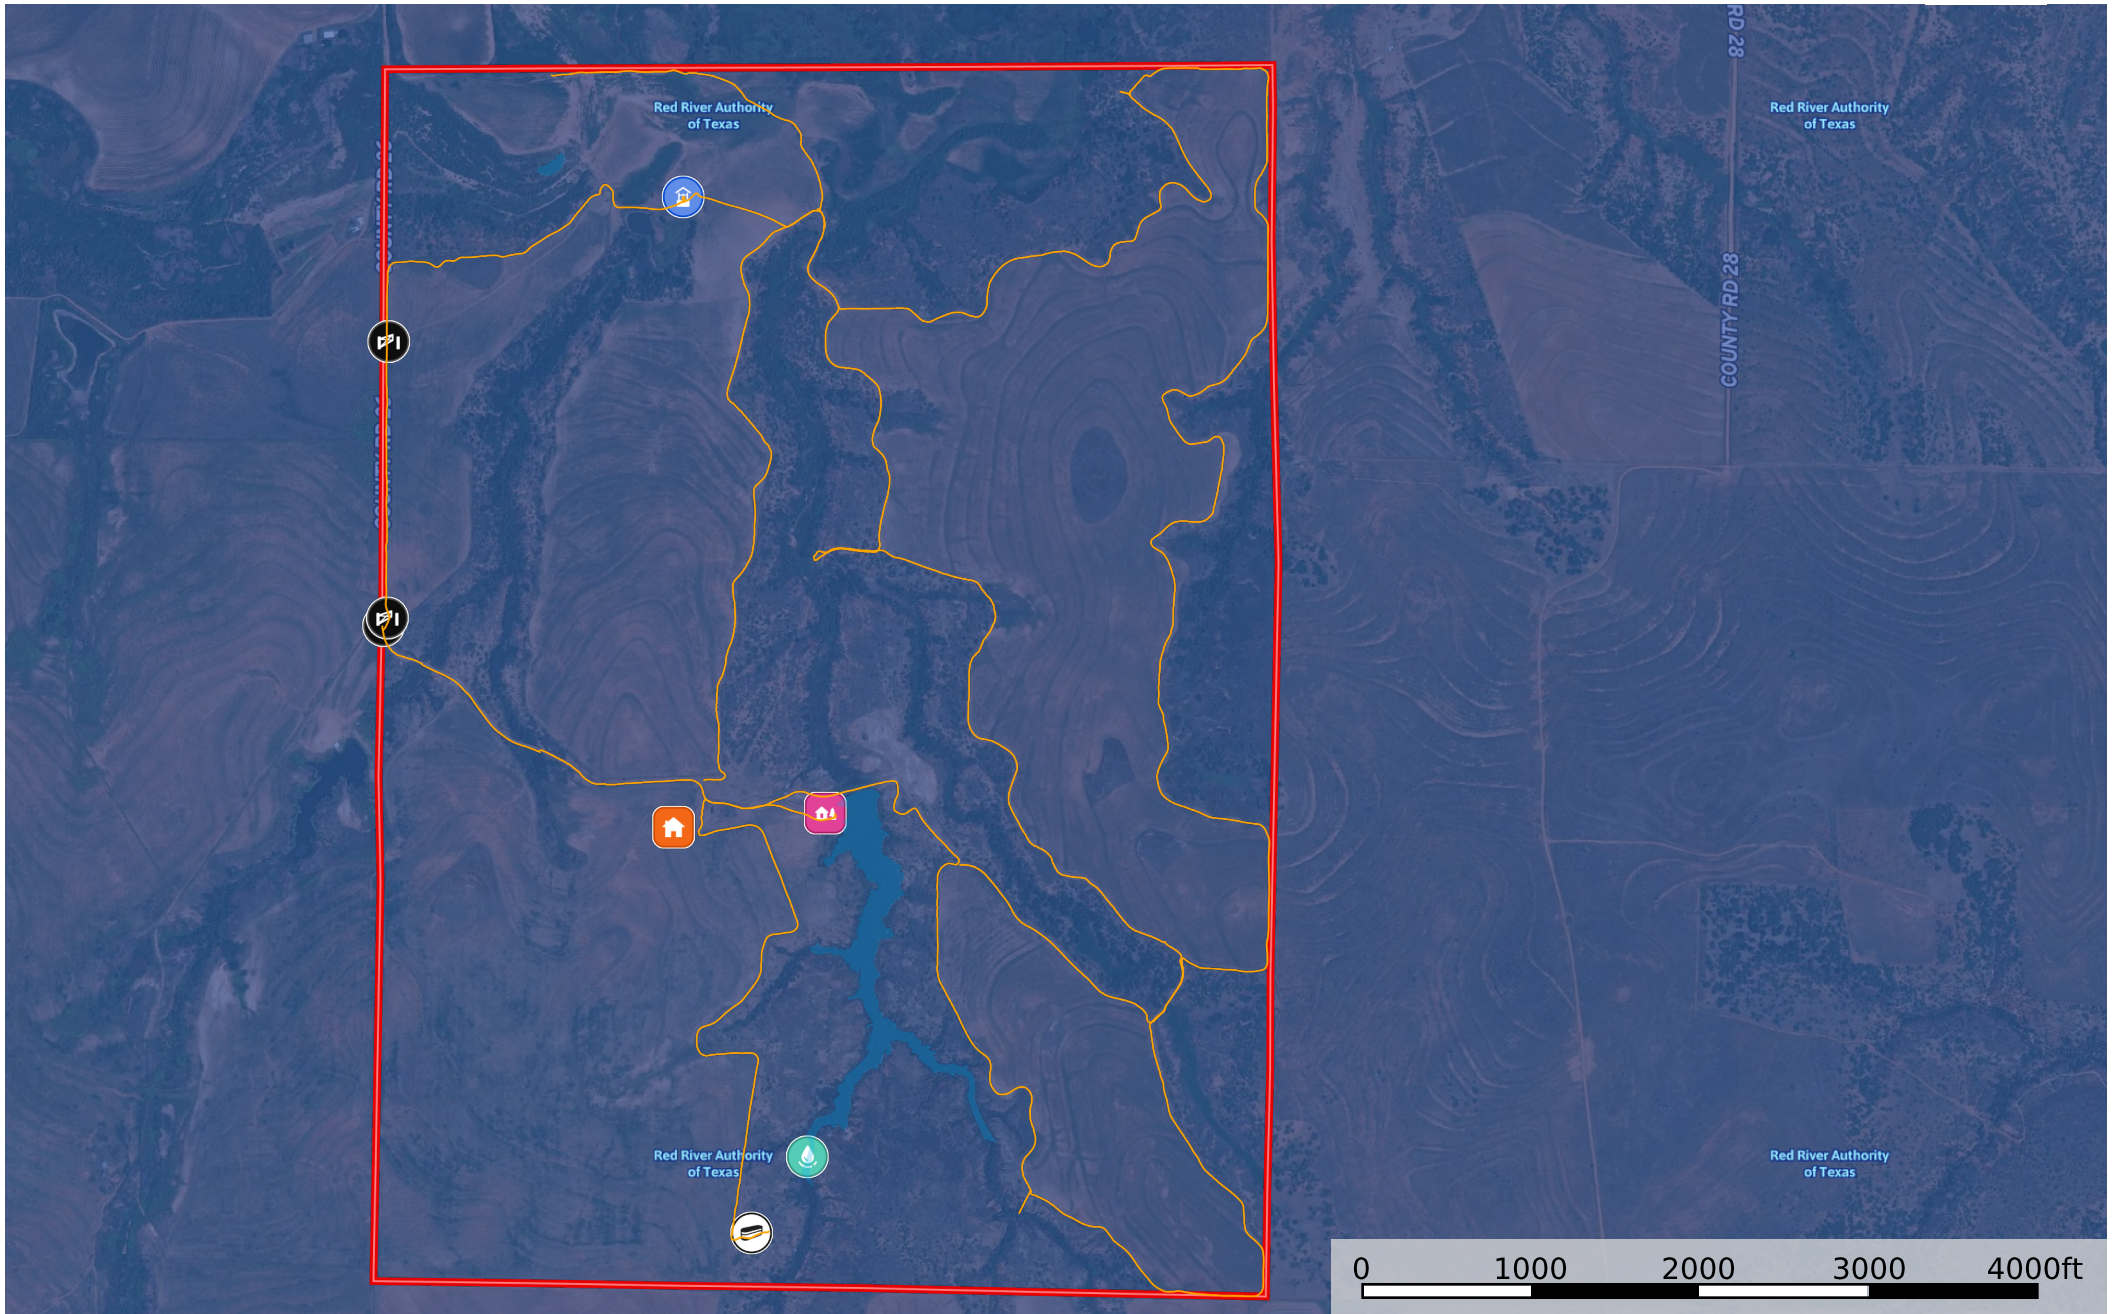

952 Acres, Hall County Texas, AC +/-

- House
- Cabin
- Gate
- Trough
- Spring
- Well
- Track
- Pond / Tank
- Boundary
- Water Districts