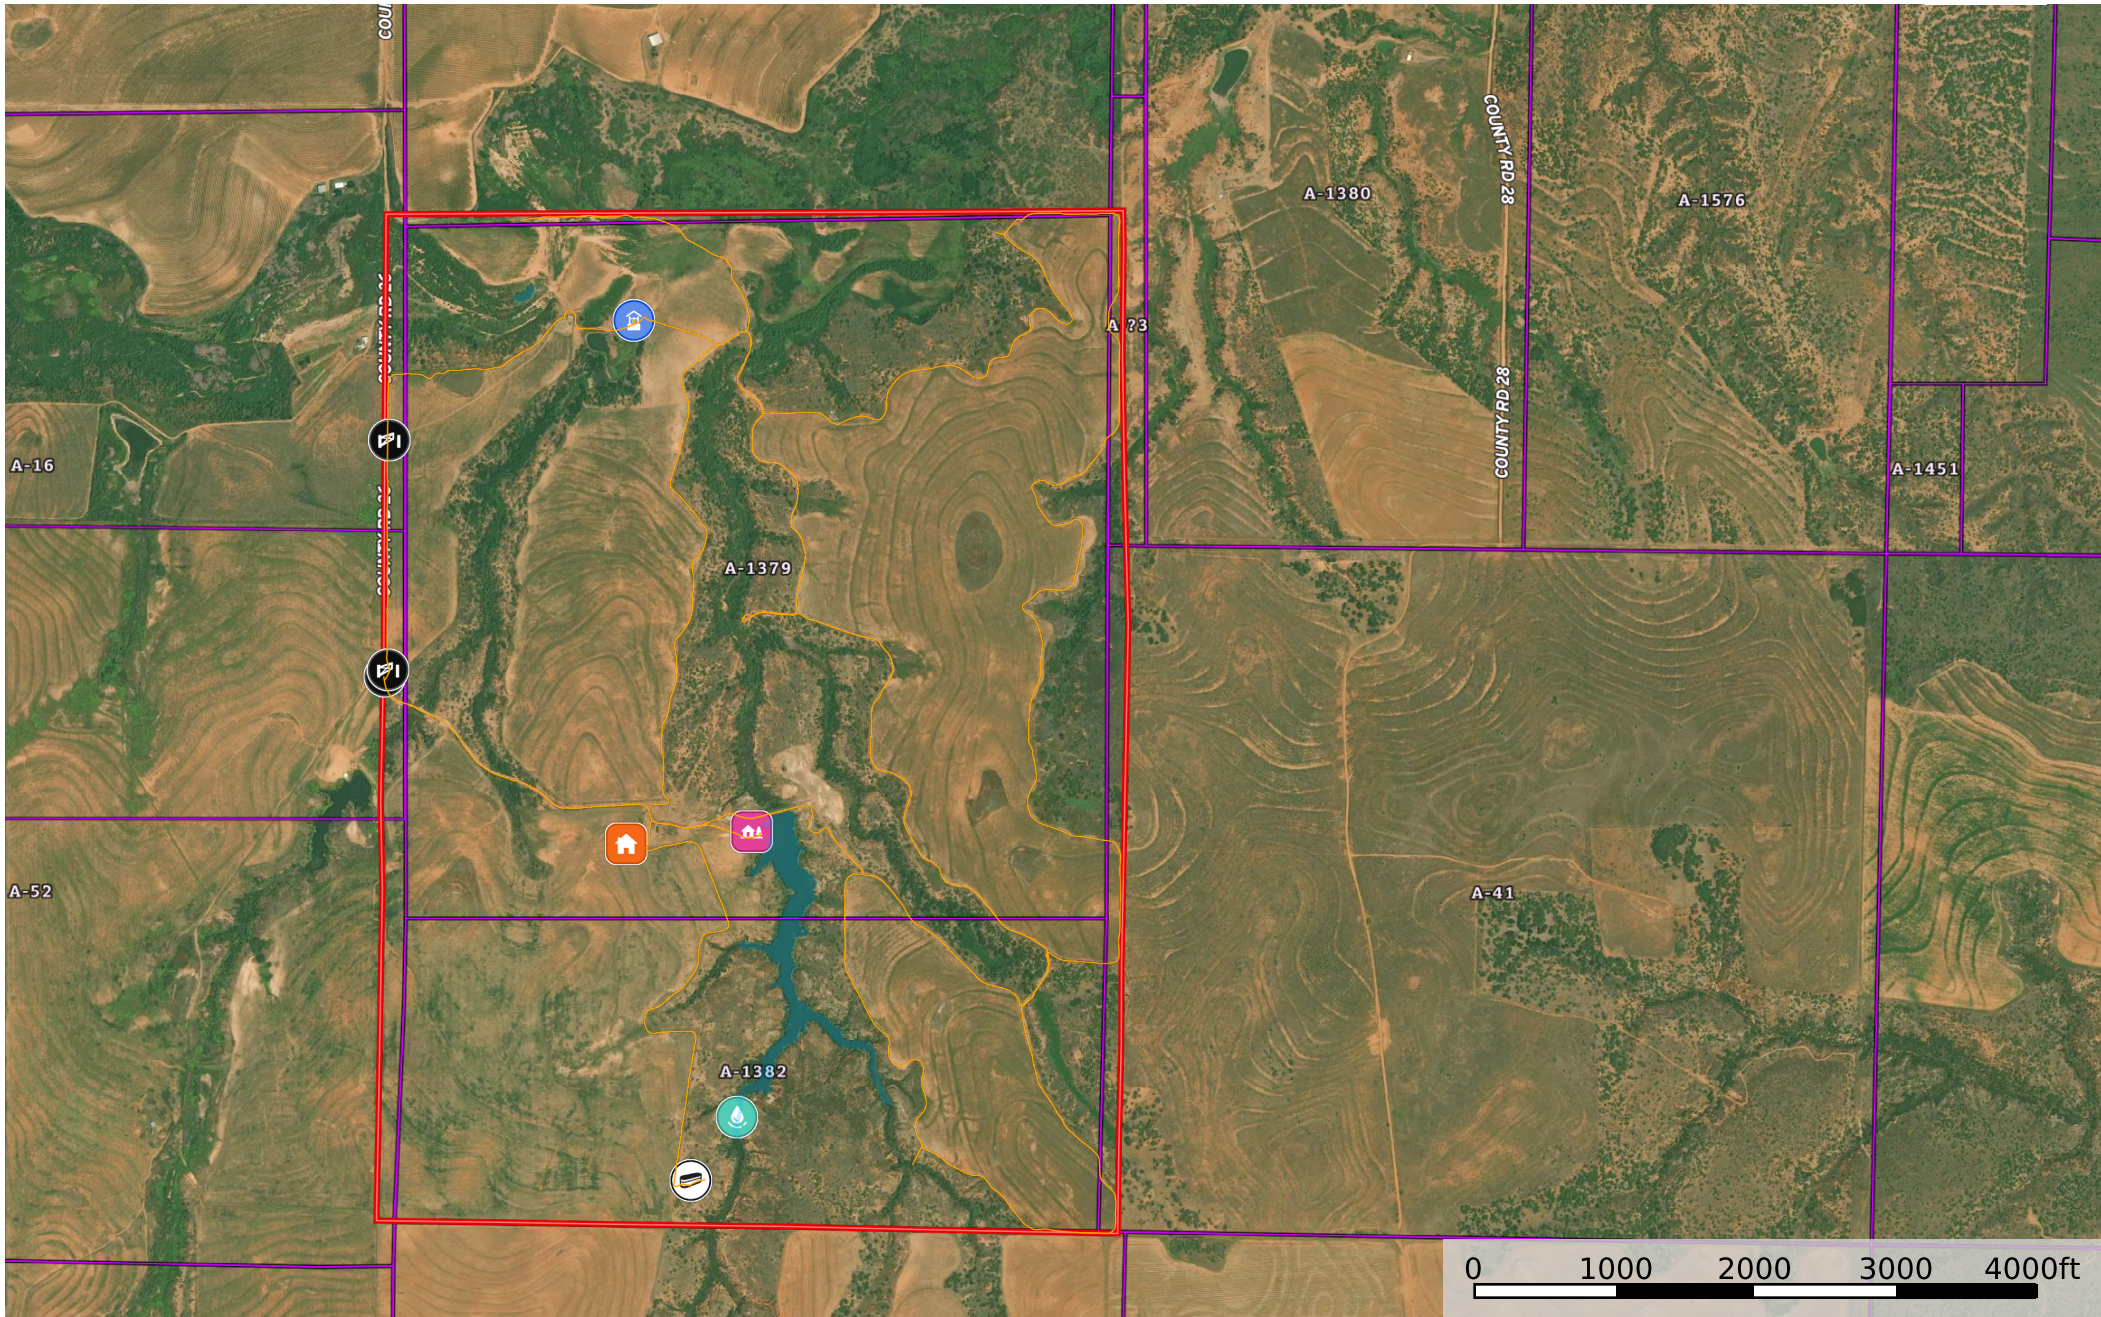

952 Acres, Hall County Texas, AC +/-

- House
- Cabin
- Gate
- Trough
- Spring
- Well
- Track
- Pond / Tank
- Boundary