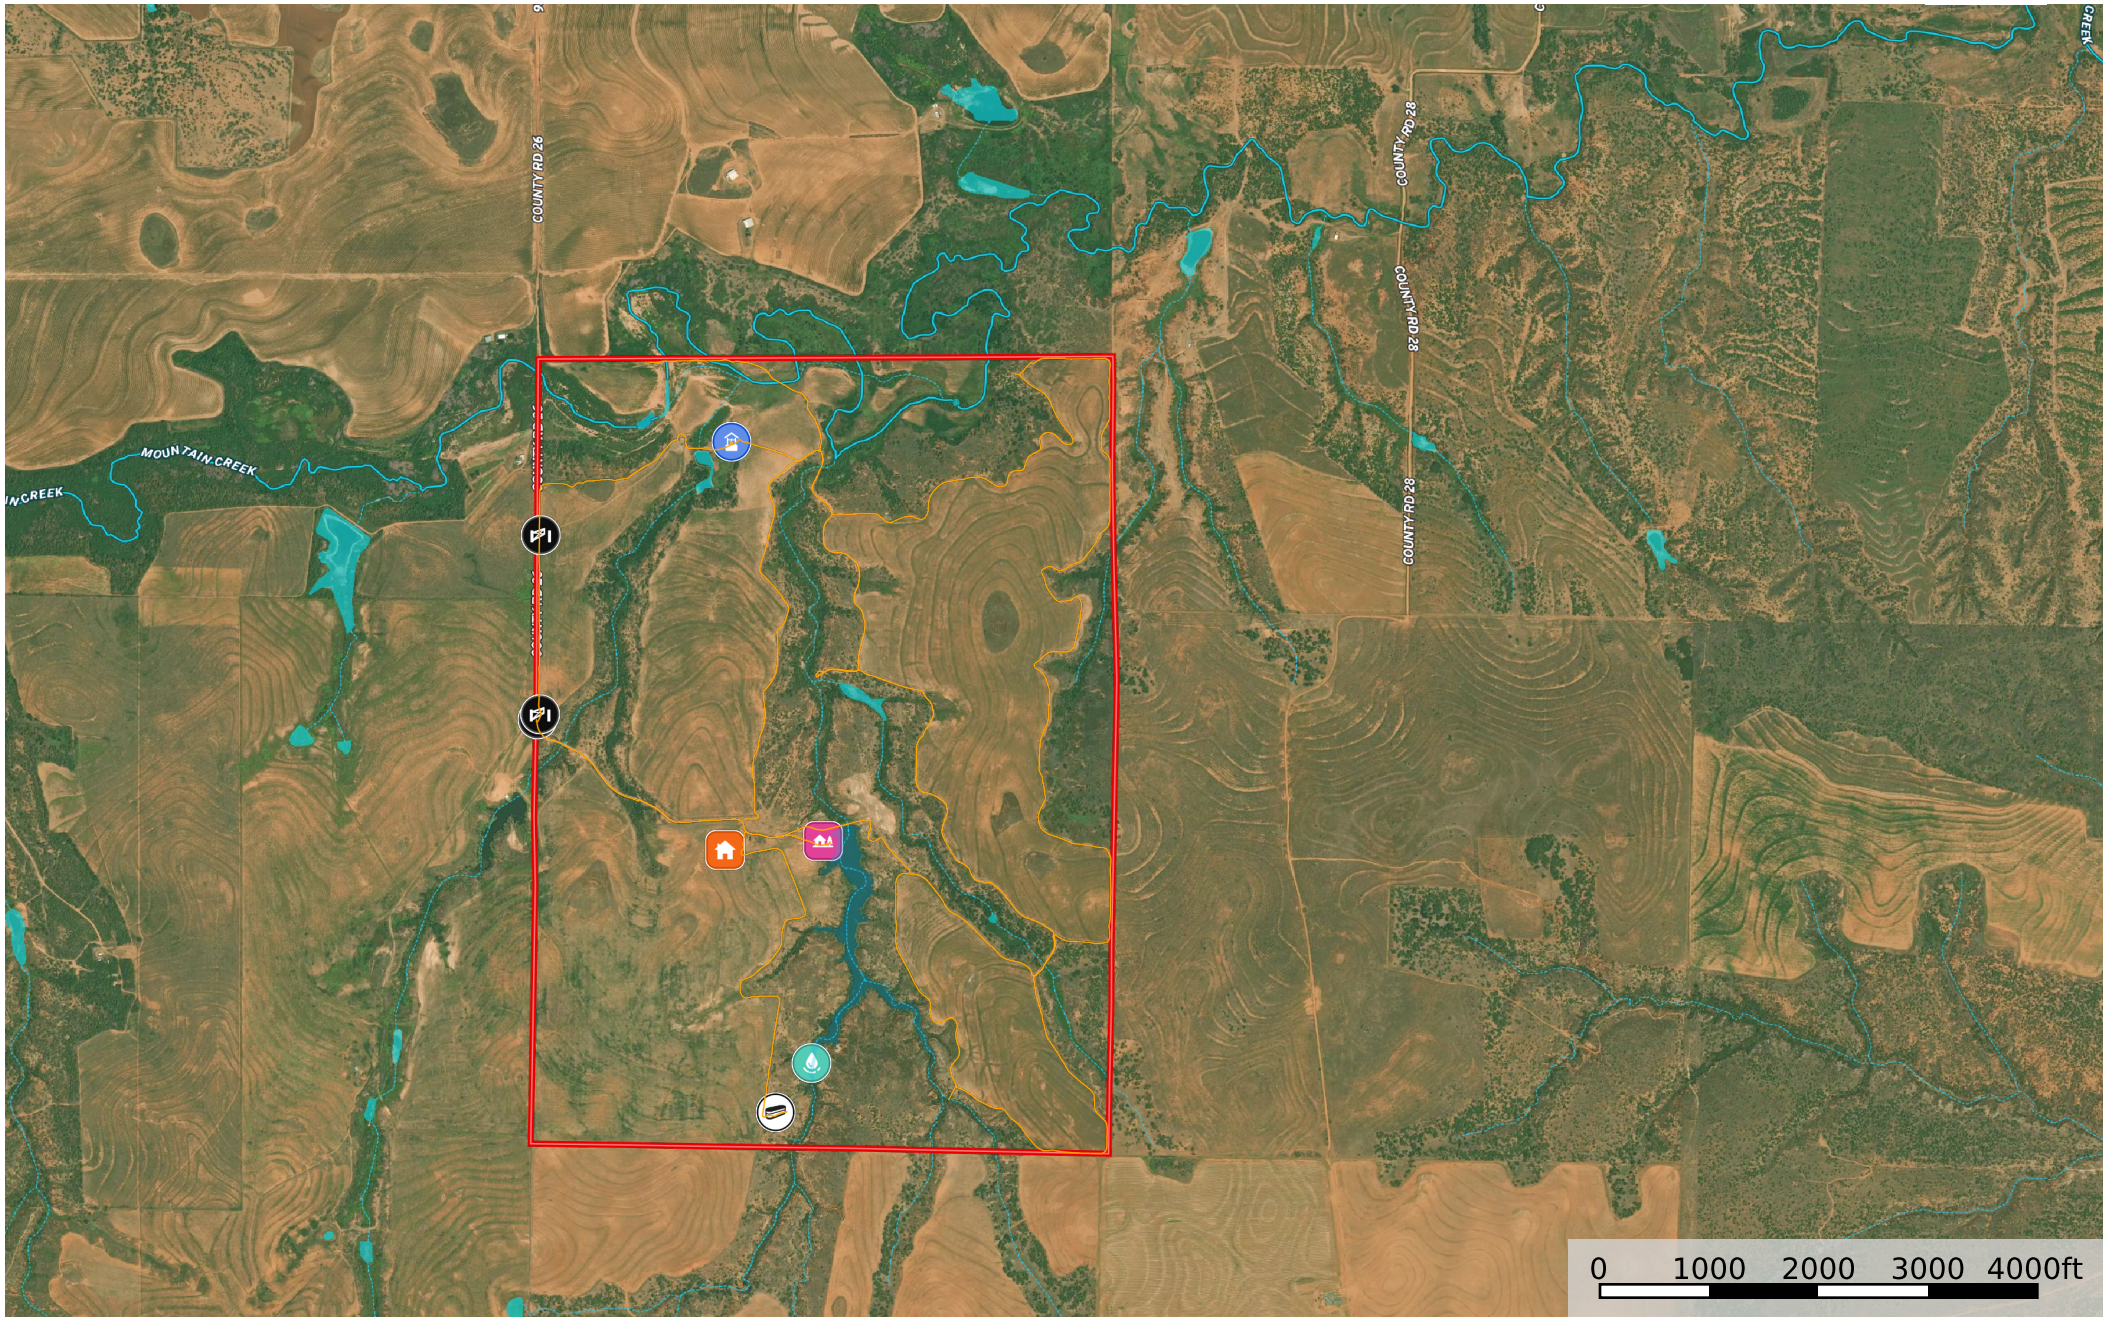

952 Acres, Hall County Texas, AC +/-

- House
- Cabin
- Gate
- Trough
- Spring
- Well
- Track
- Pond / Tank
- Boundary
- Stream, Intermittent
- River/Creek
- Water Body