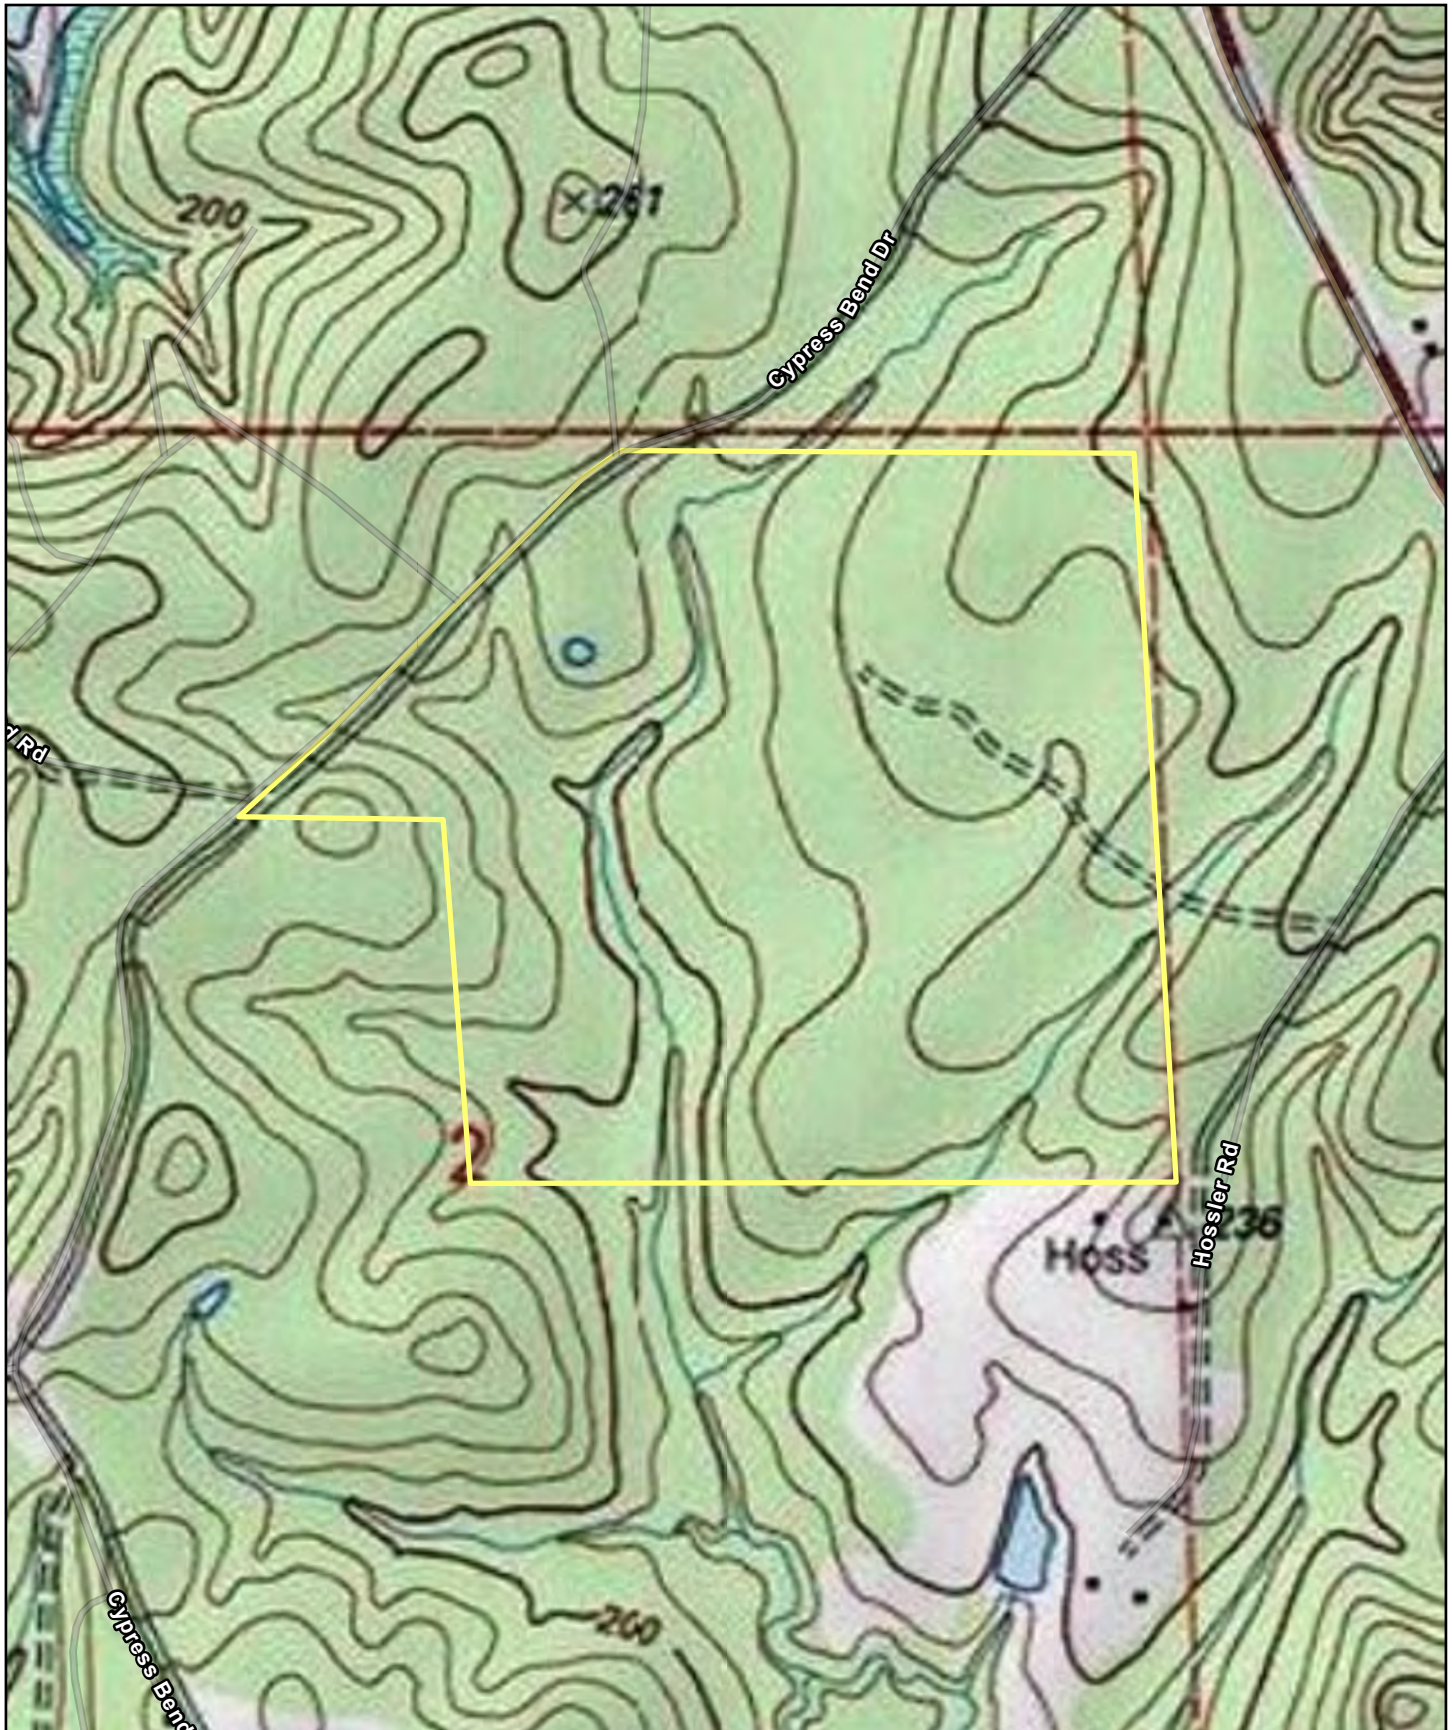

# Cypress Bend Drive

164.03 ± Acres  
Sabine Parish | LA

0 0.05 0.1 0.2 0.3 0.4 Miles

Data presented is for general reference only and is not guaranteed.