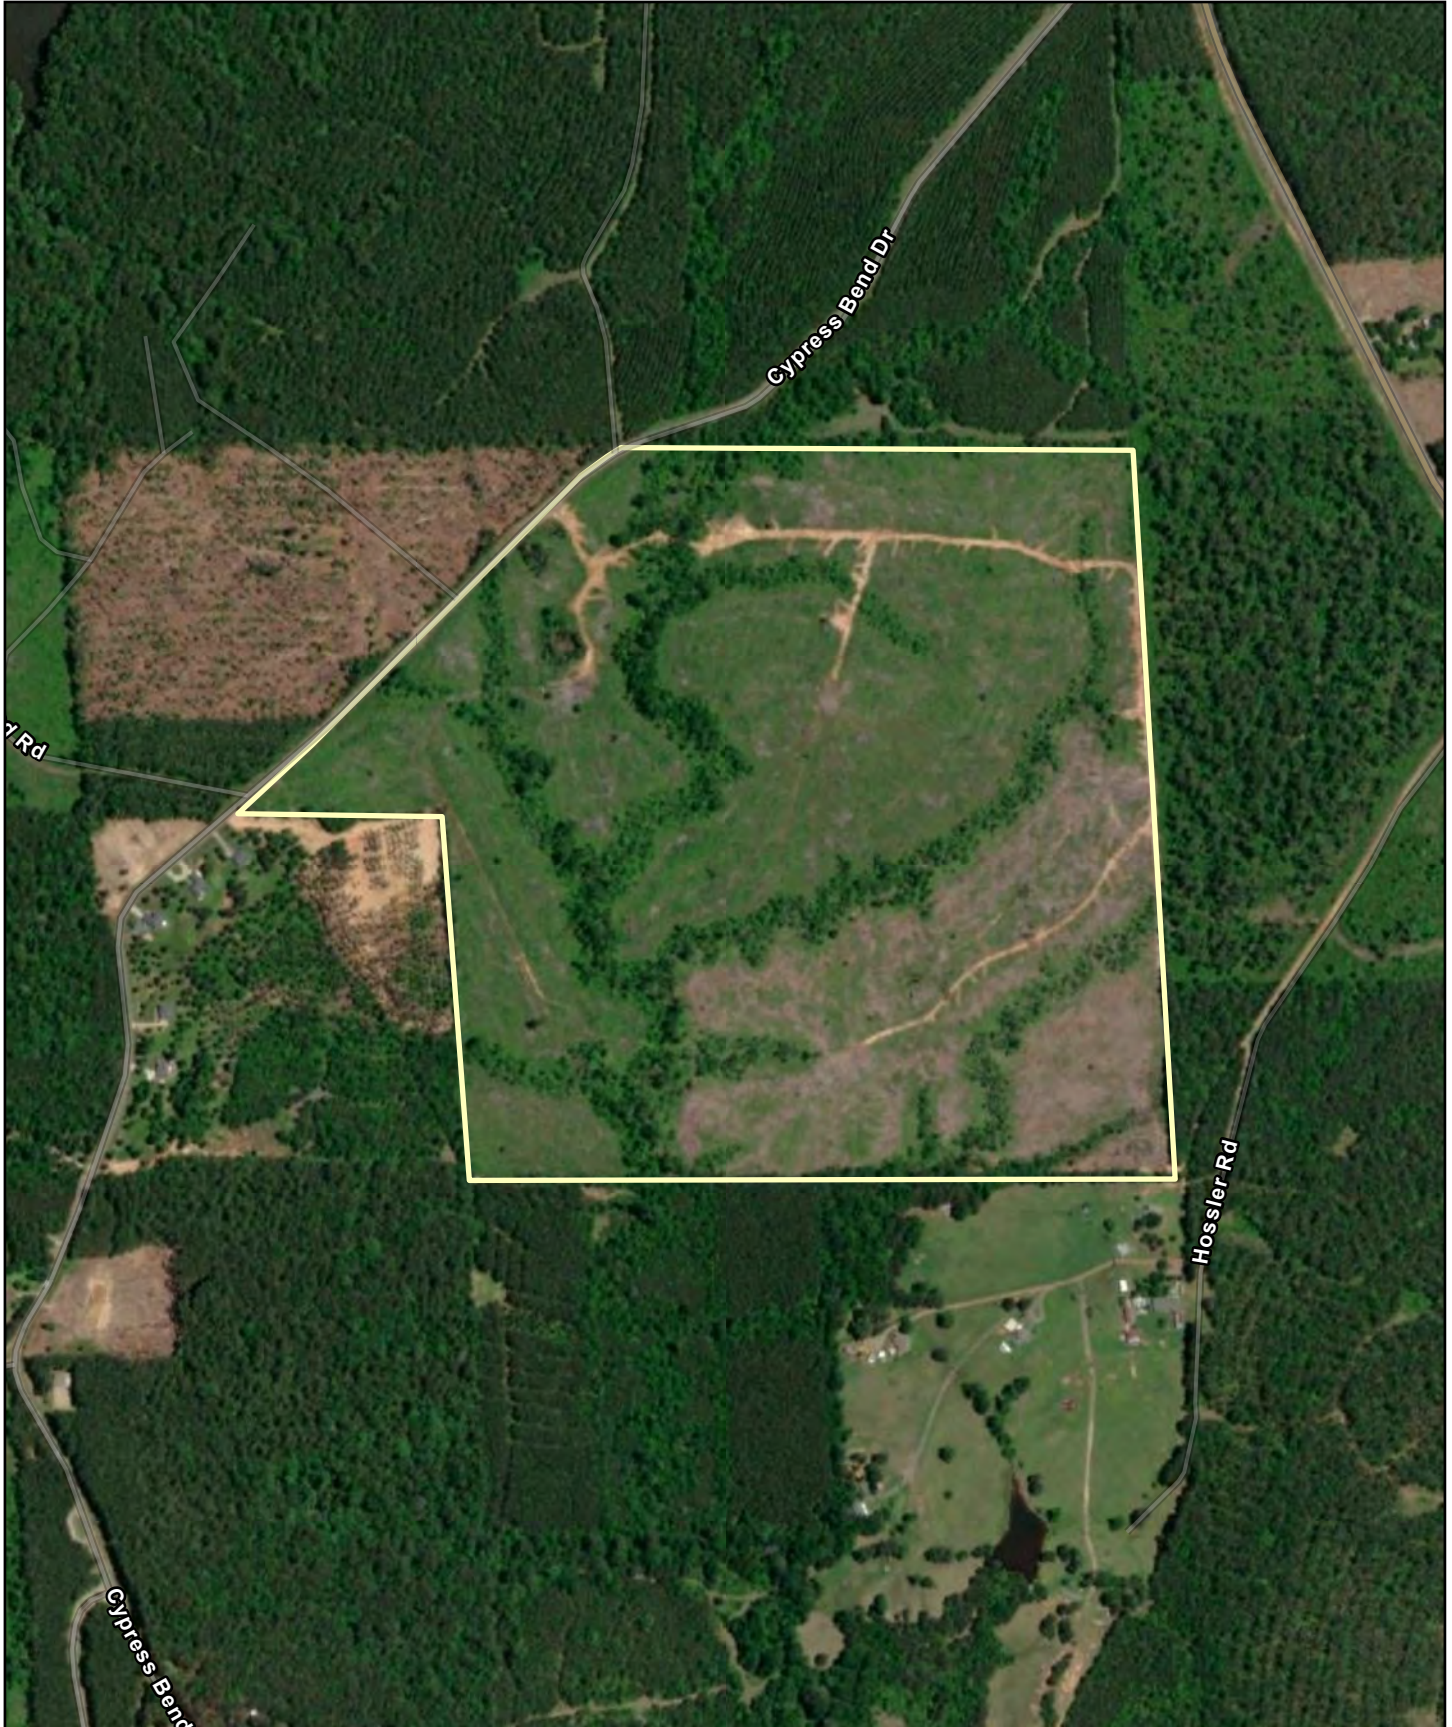

Cypress Bend Drive

164.03 ± Acres
Sabine Parish | LA

Data presented is for general reference only and is not guaranteed.