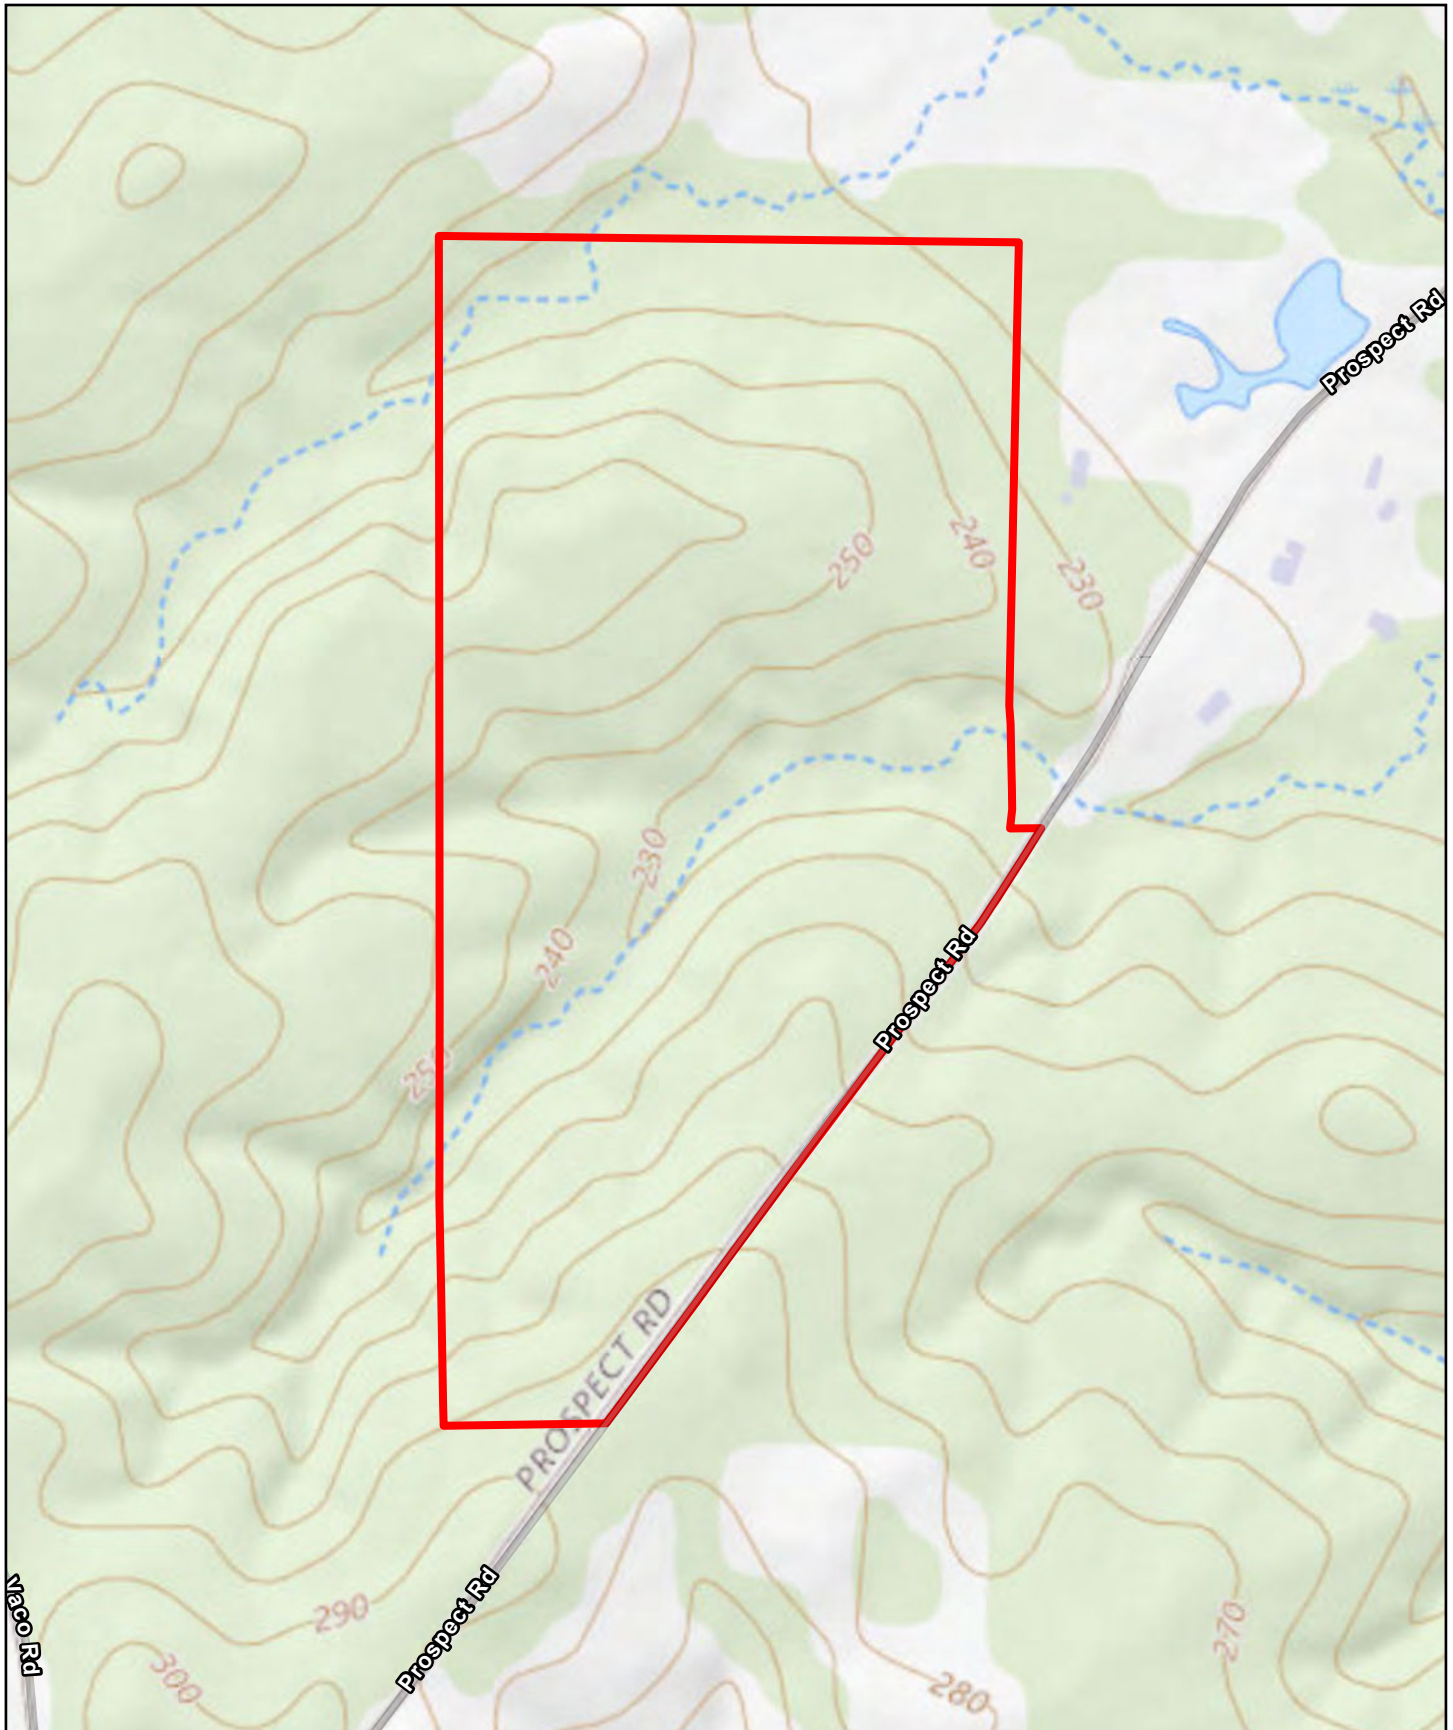

# Prospect Road South

64.71 ± Acres  
Sabine Parish | LA

Data presented is for general reference only and is not guaranteed.