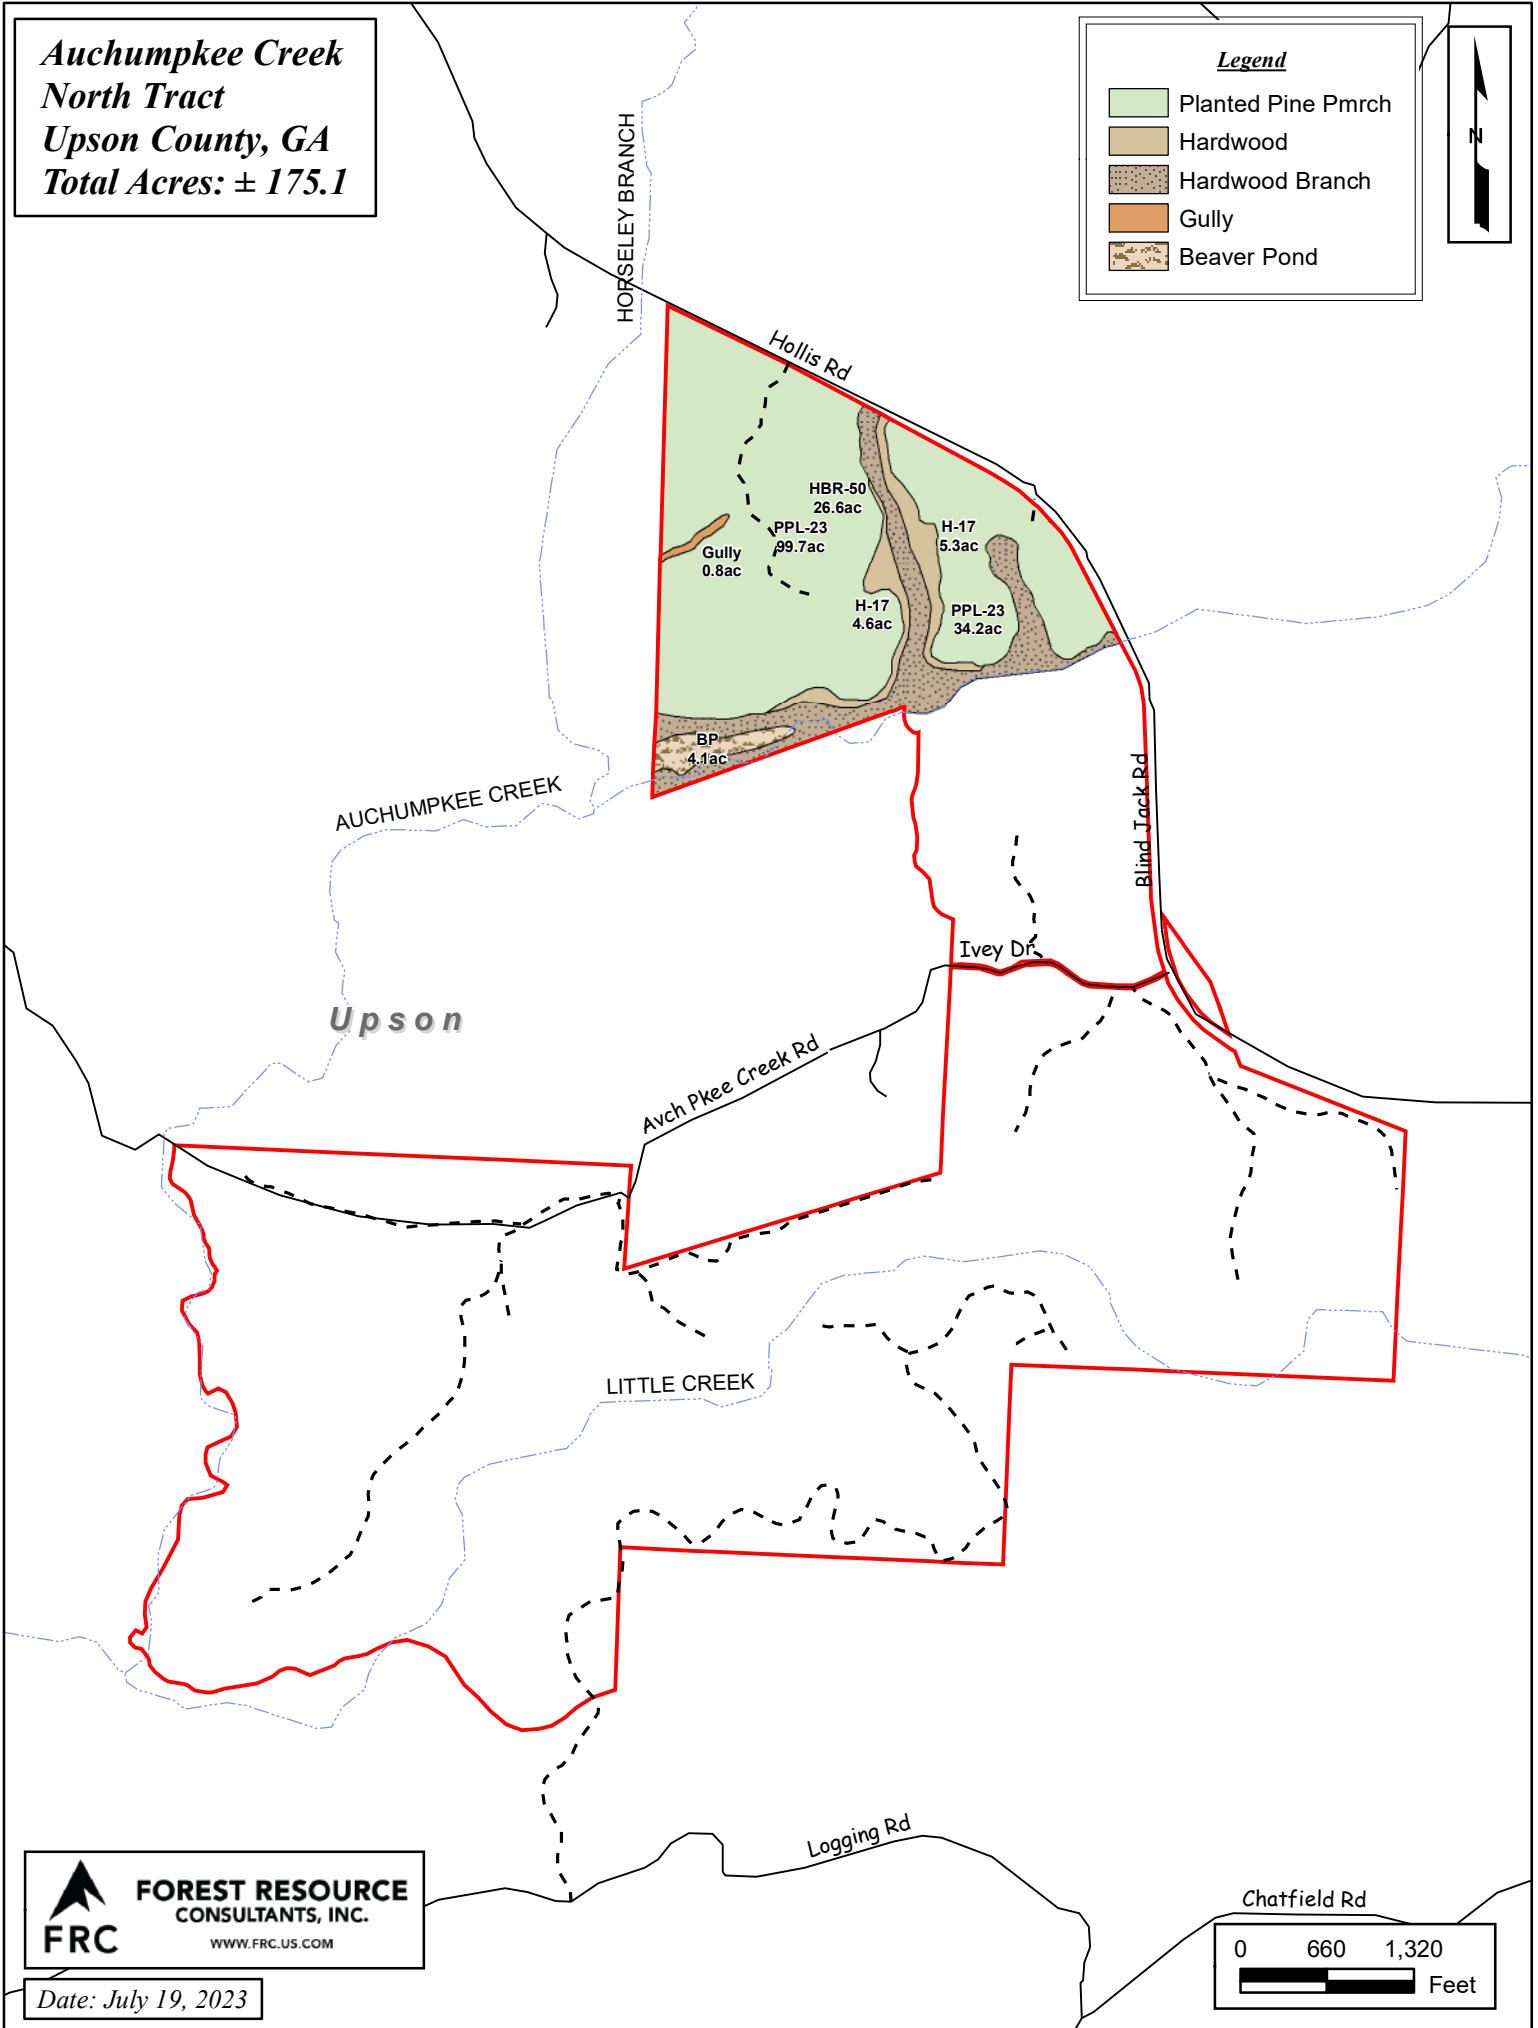

**Auchumpkee Creek  
North Tract  
Upson County, GA  
Total Acres: ± 175.1**

**Legend**

- Planted Pine Pmrch
- Hardwood
- Hardwood Branch
- Gully
- Beaver Pond

**FRC** FOREST RESOURCE CONSULTANTS, INC.  
WWW.FRC.US.COM

Date: July 19, 2023

Chatfield Rd

0 660 1,320 Feet