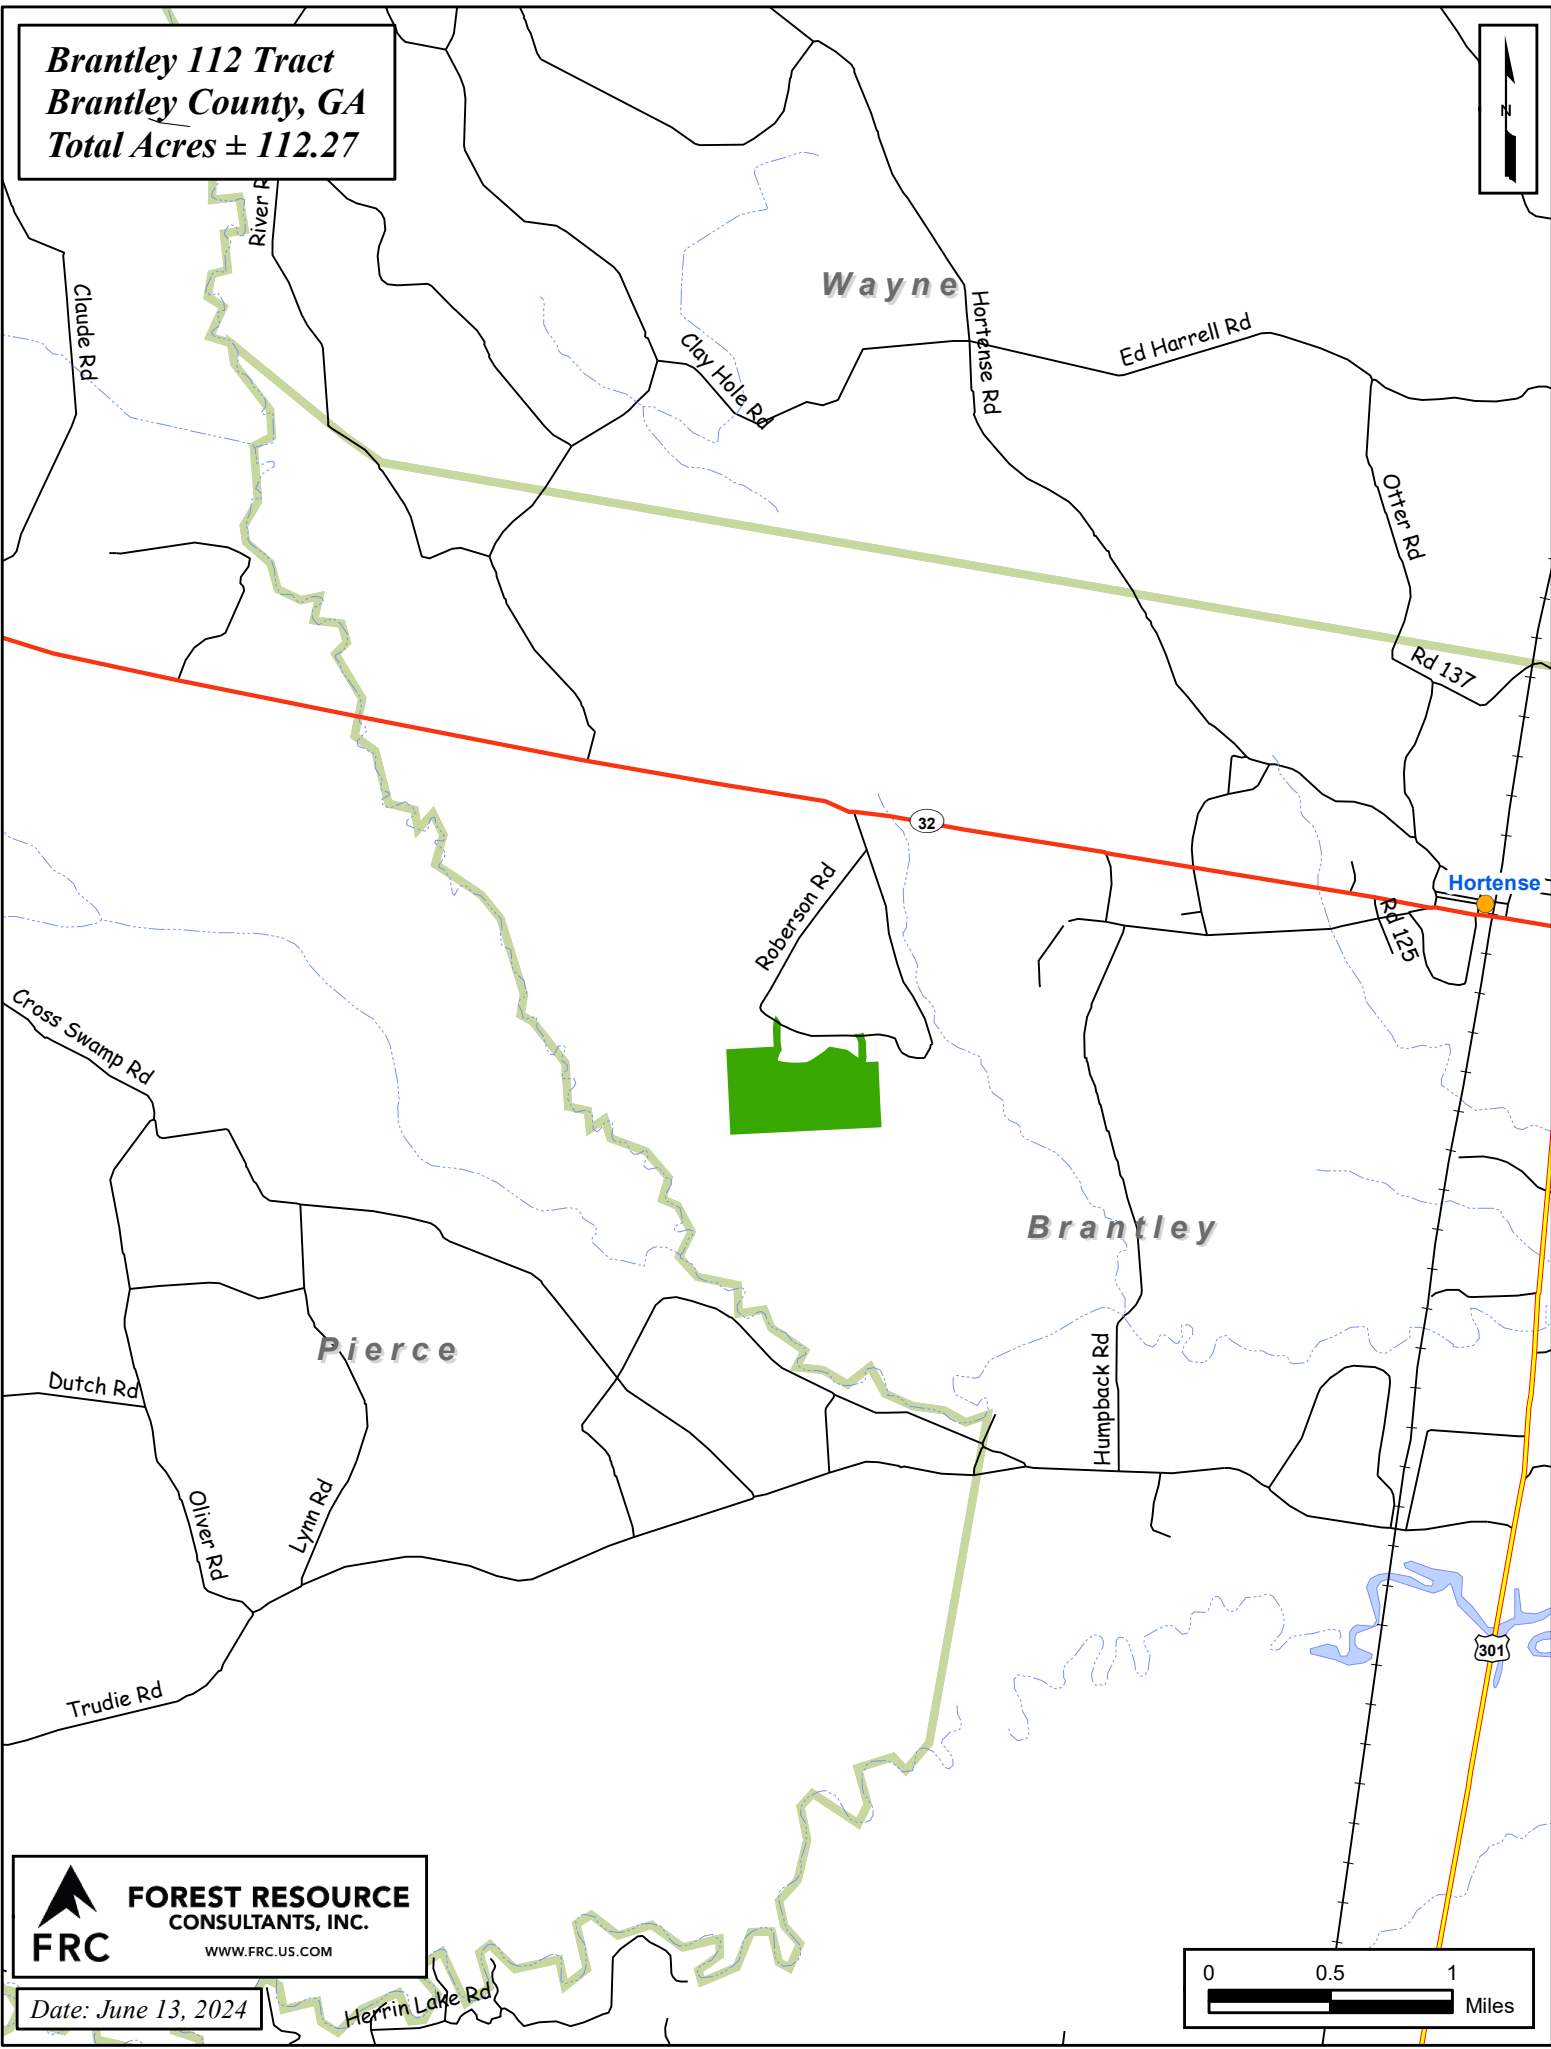

**Brantley 112 Tract**  
**Brantley County, GA**  
**Total Acres ± 112.27**

 **FOREST RESOURCE CONSULTANTS, INC.**  
WWW.FRC.US.COM

Date: June 13, 2024