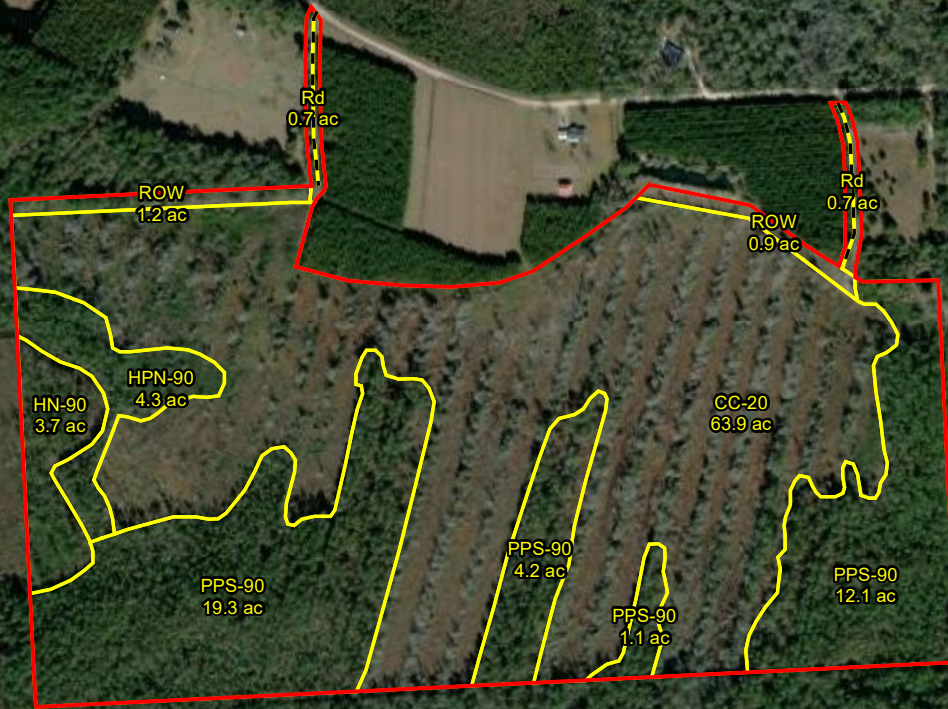

Brantley 112 Tract
Brantley County, GA
Total Acres ± 112.27

**FOREST RESOURCE
CONSULTANTS, INC.**
WWW.FRC.US.COM

Date: June 13, 2024