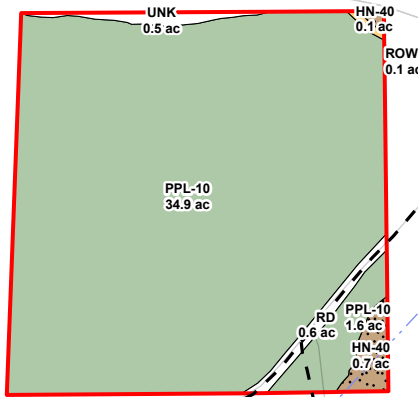

County Road Tract
Calhoun County, AL
Total Acres ± 38.5

Legend

- Planted Pine Mrch
- Hardwood Non-Convertible
- ROW
- Non-Forest

Calhoun
County

Old Piedmont Gadsden Hwy Co Rd 66

Roy Webb Cutoff Rd

Arrowhead Rd