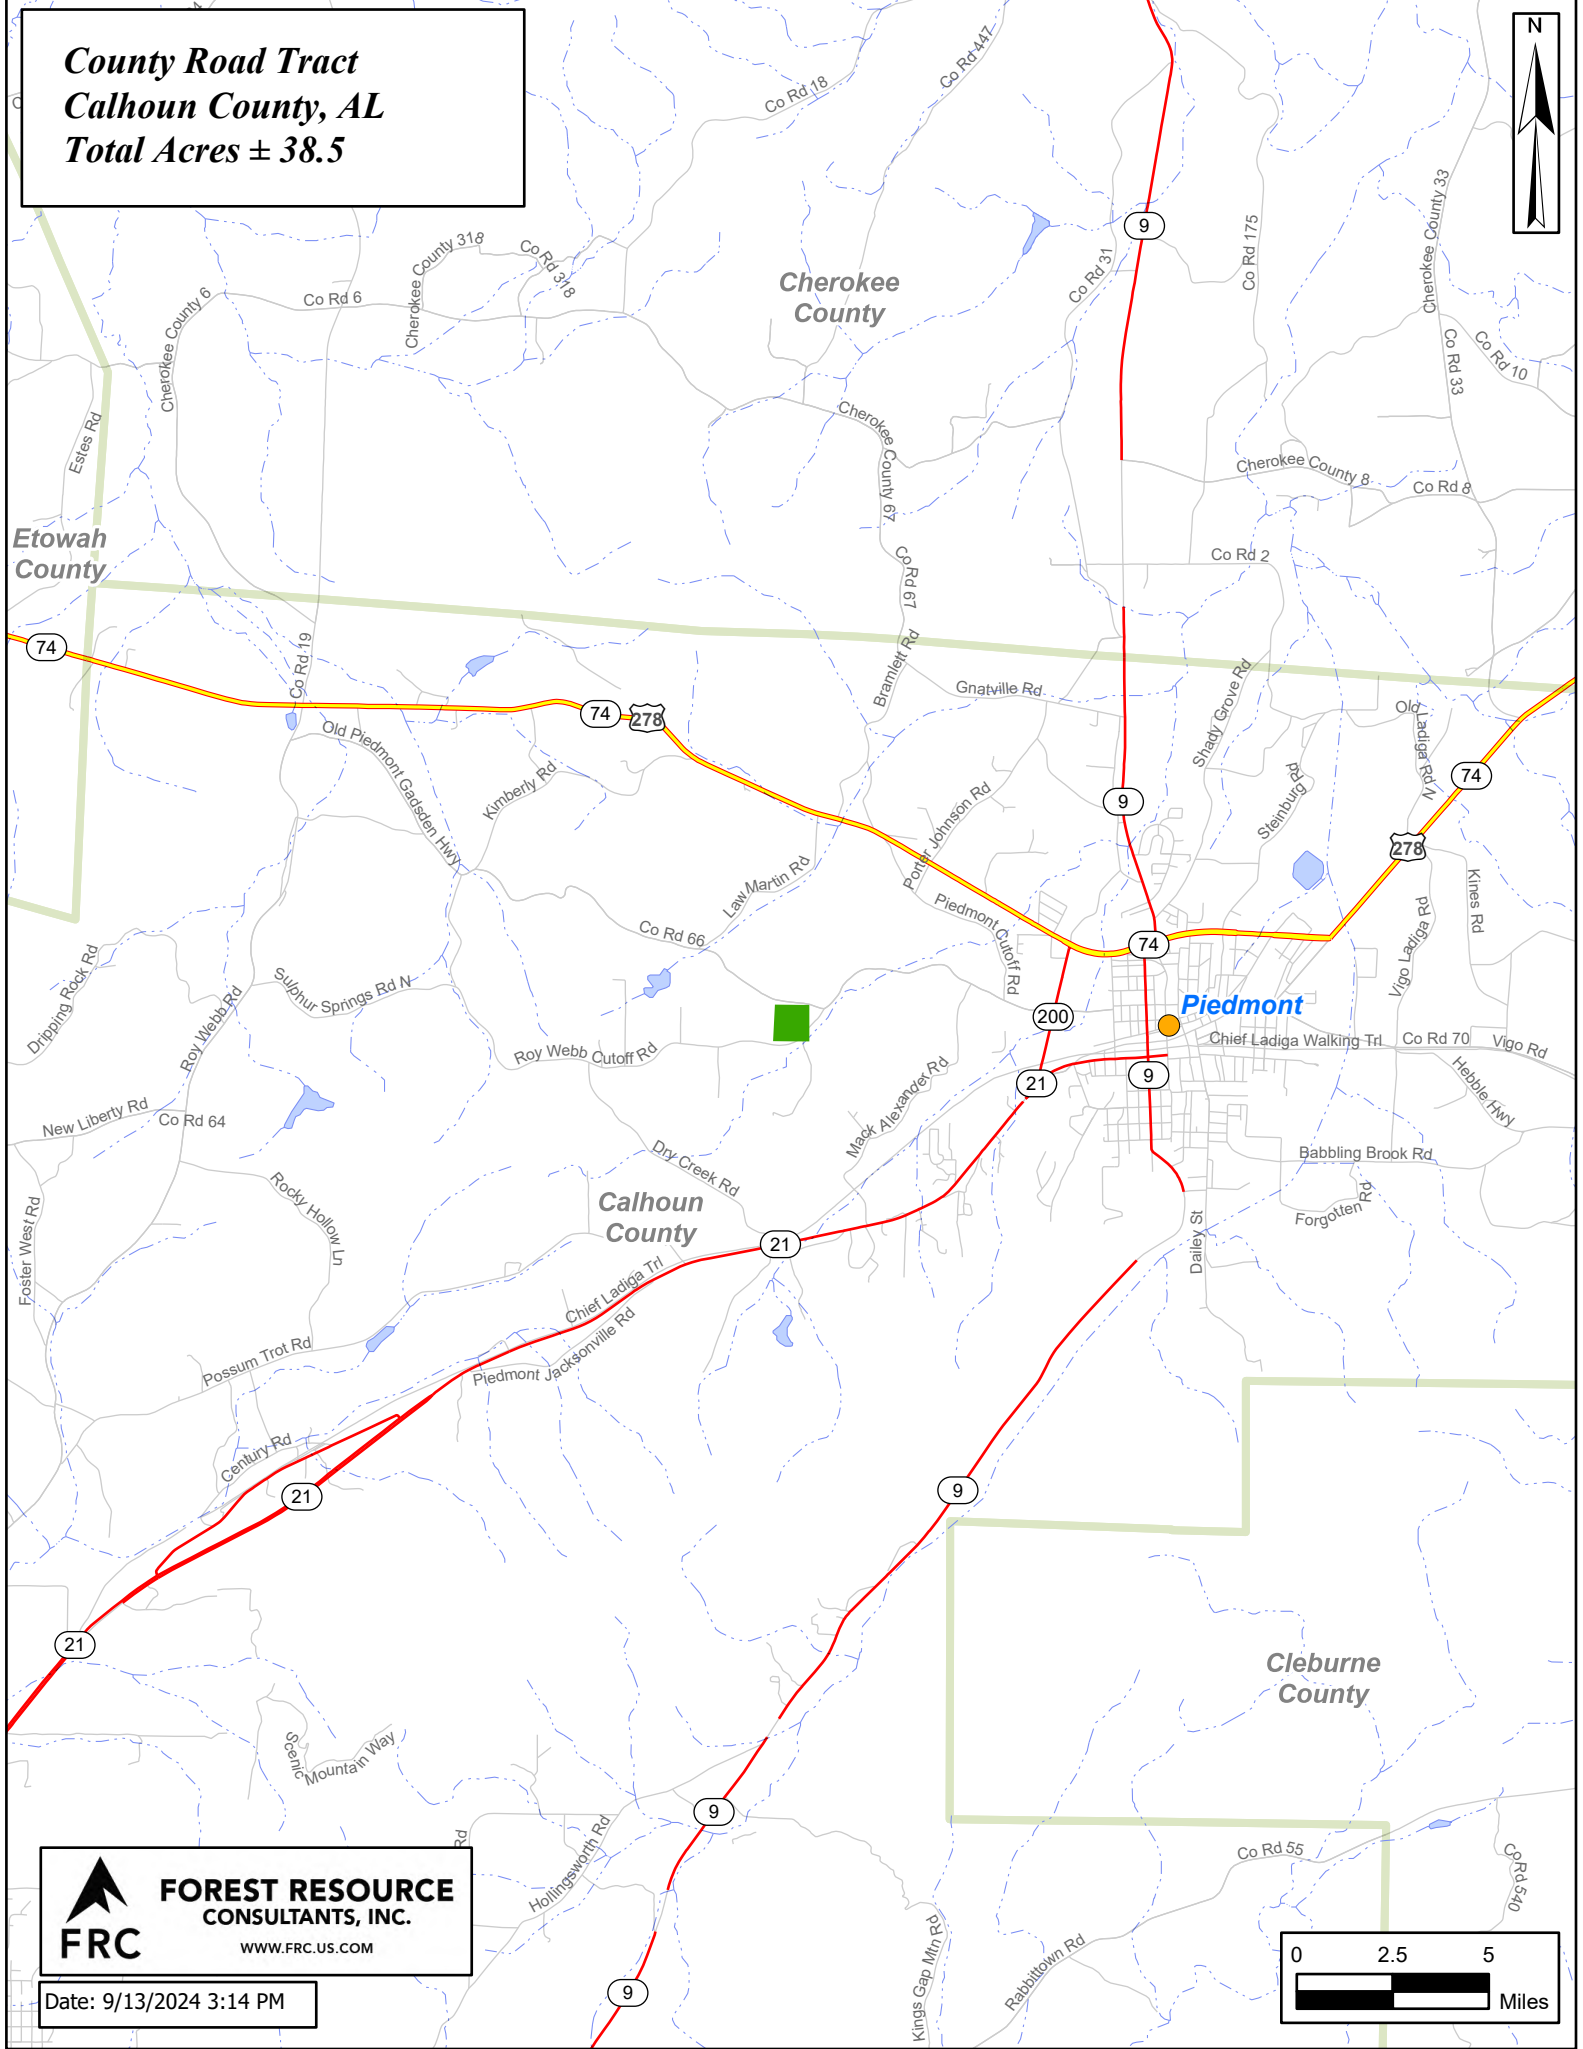

County Road Tract
Calhoun County, AL
Total Acres ± 38.5

**FOREST RESOURCE
CONSULTANTS, INC.**

WWW.FRC.US.COM

Date: 9/13/2024 3:14 PM