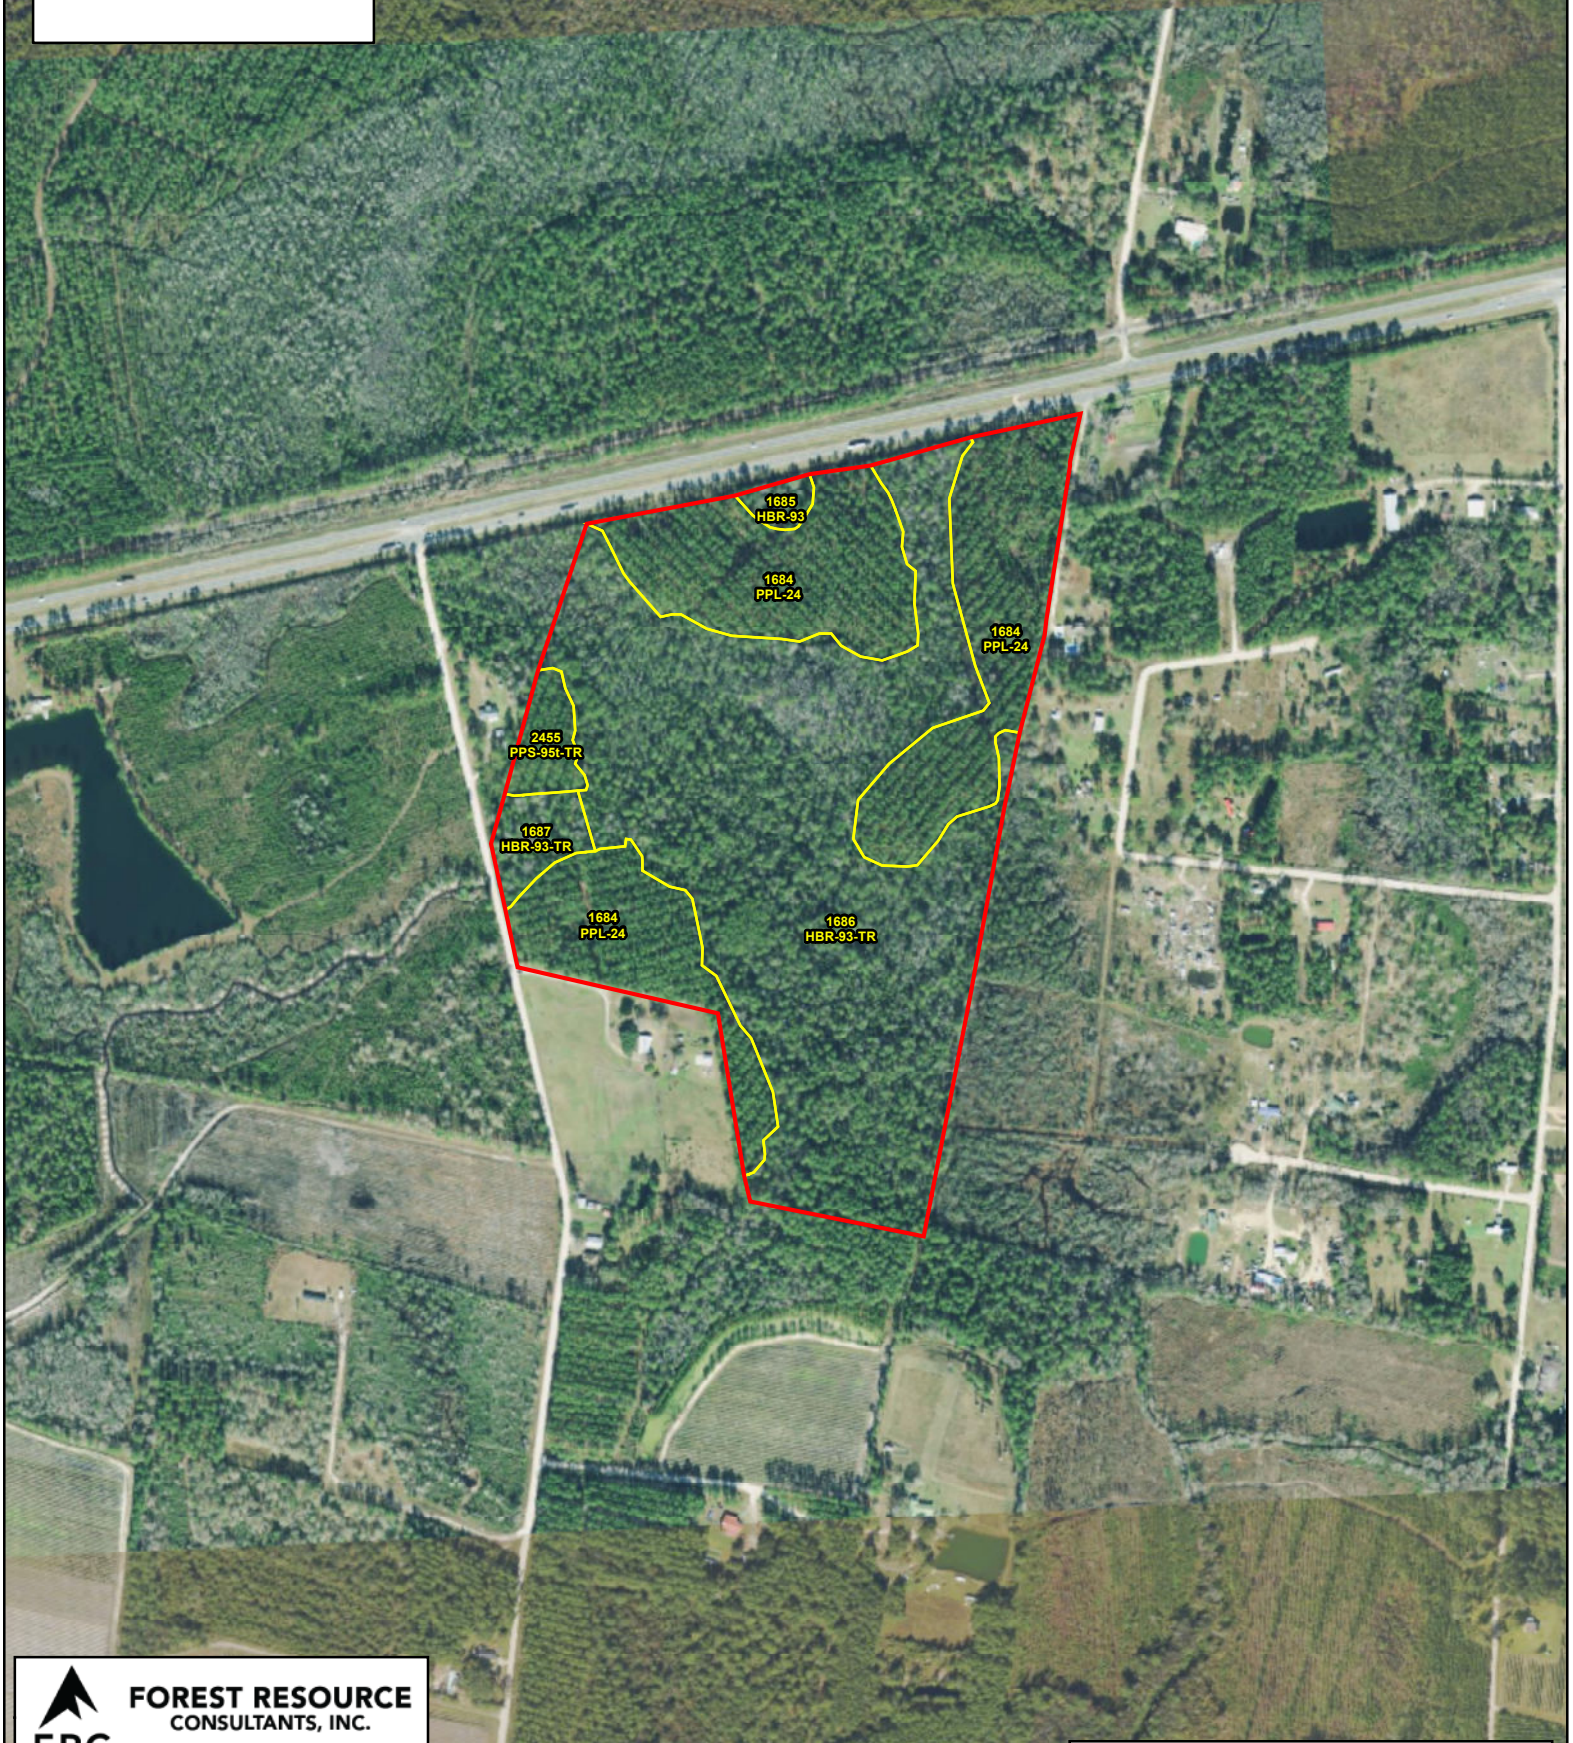

**Highway 82 West Tract**  
**Brantley Co., GA**  
**Total Acres: ± 81.73**

 **FOREST RESOURCE  
CONSULTANTS, INC.**  
WWW.FRC.US.COM

Date: July 17, 2024

Imagery: NAIP