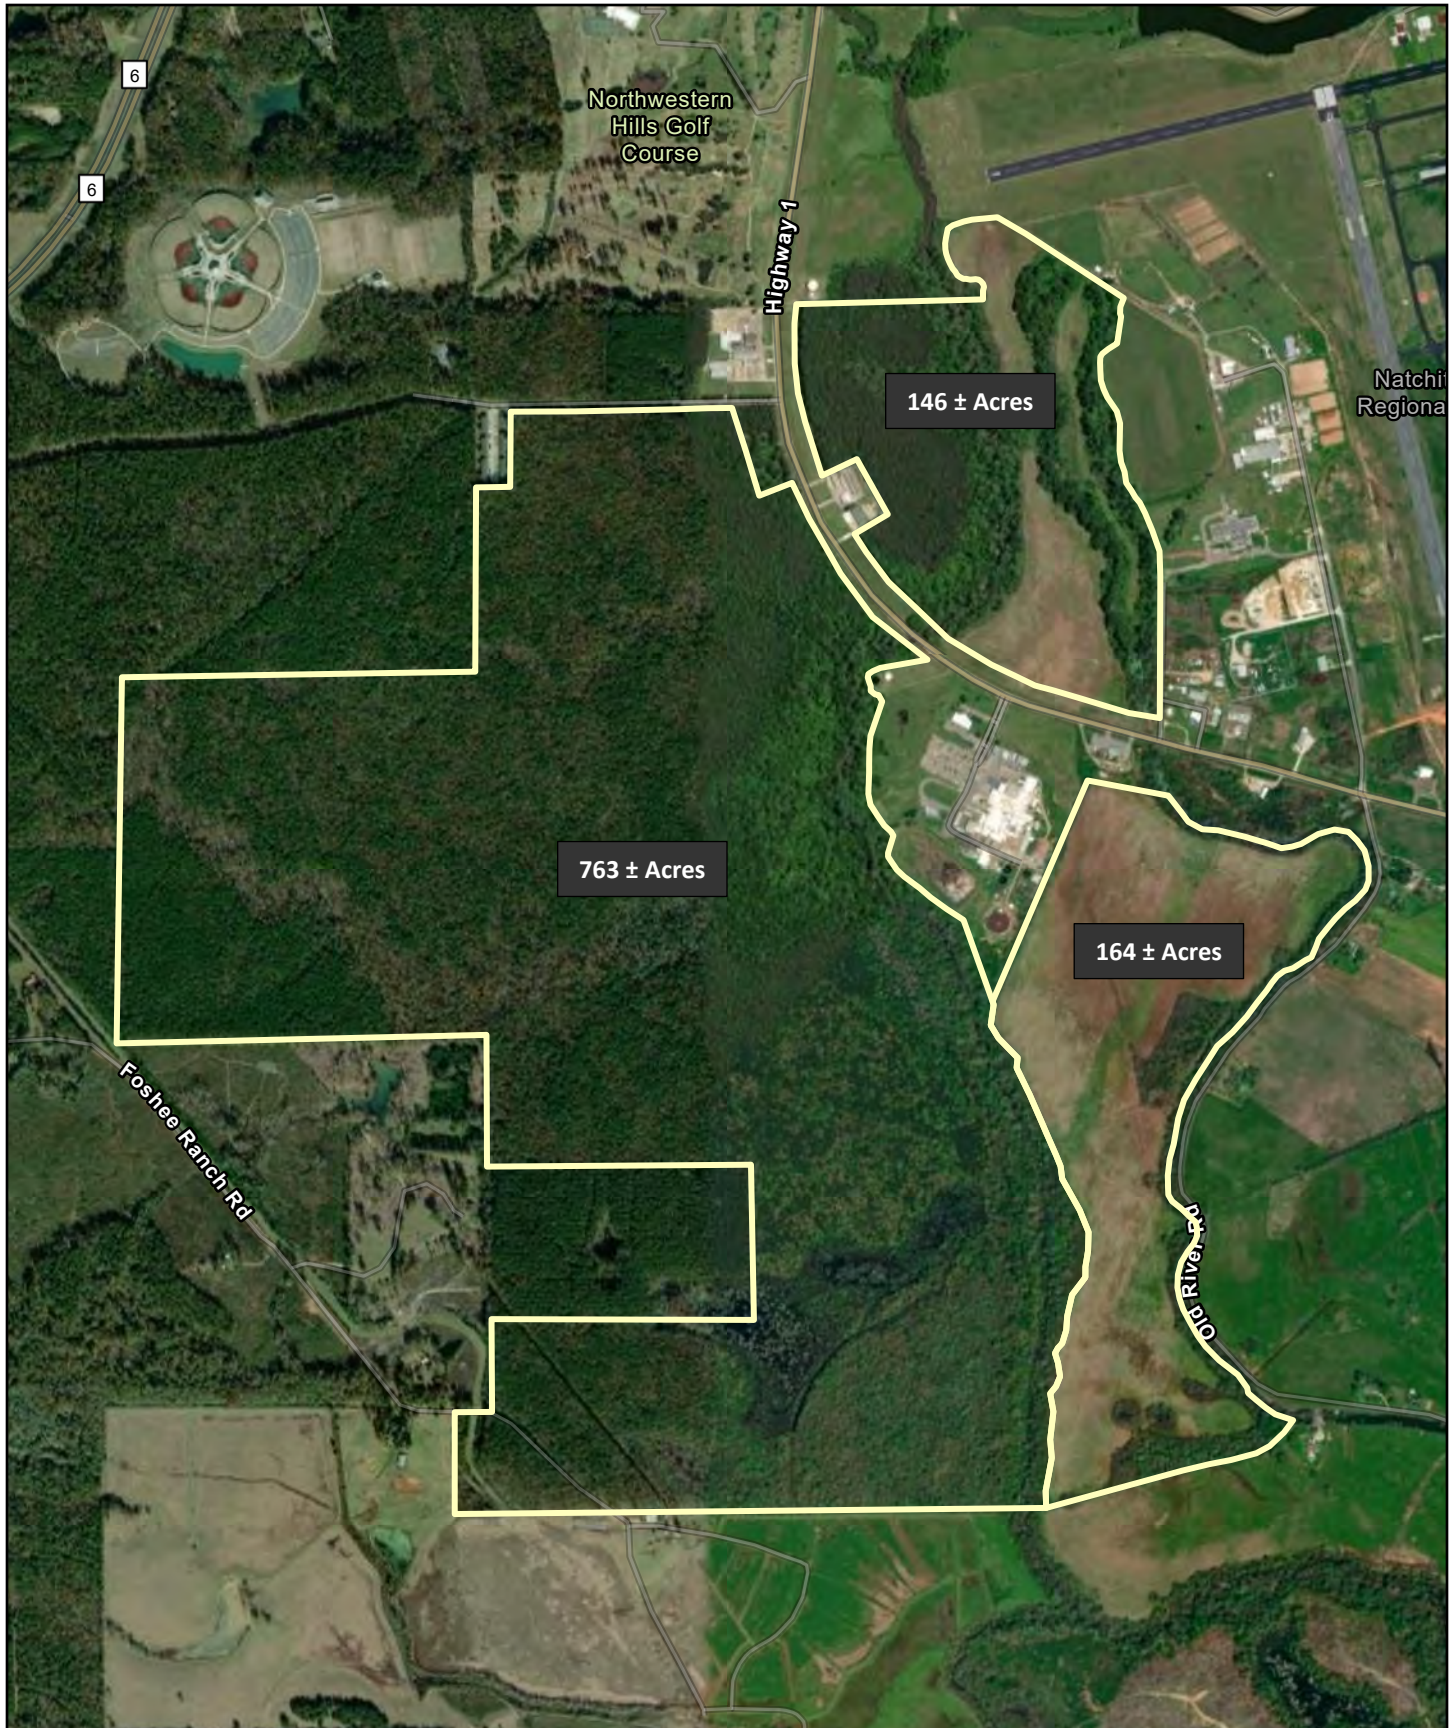

LA Hwy 1 Bypass

1,073.0 ± Acres
Natchitoches Parish | LA

Data presented is for general reference only and is not guaranteed.