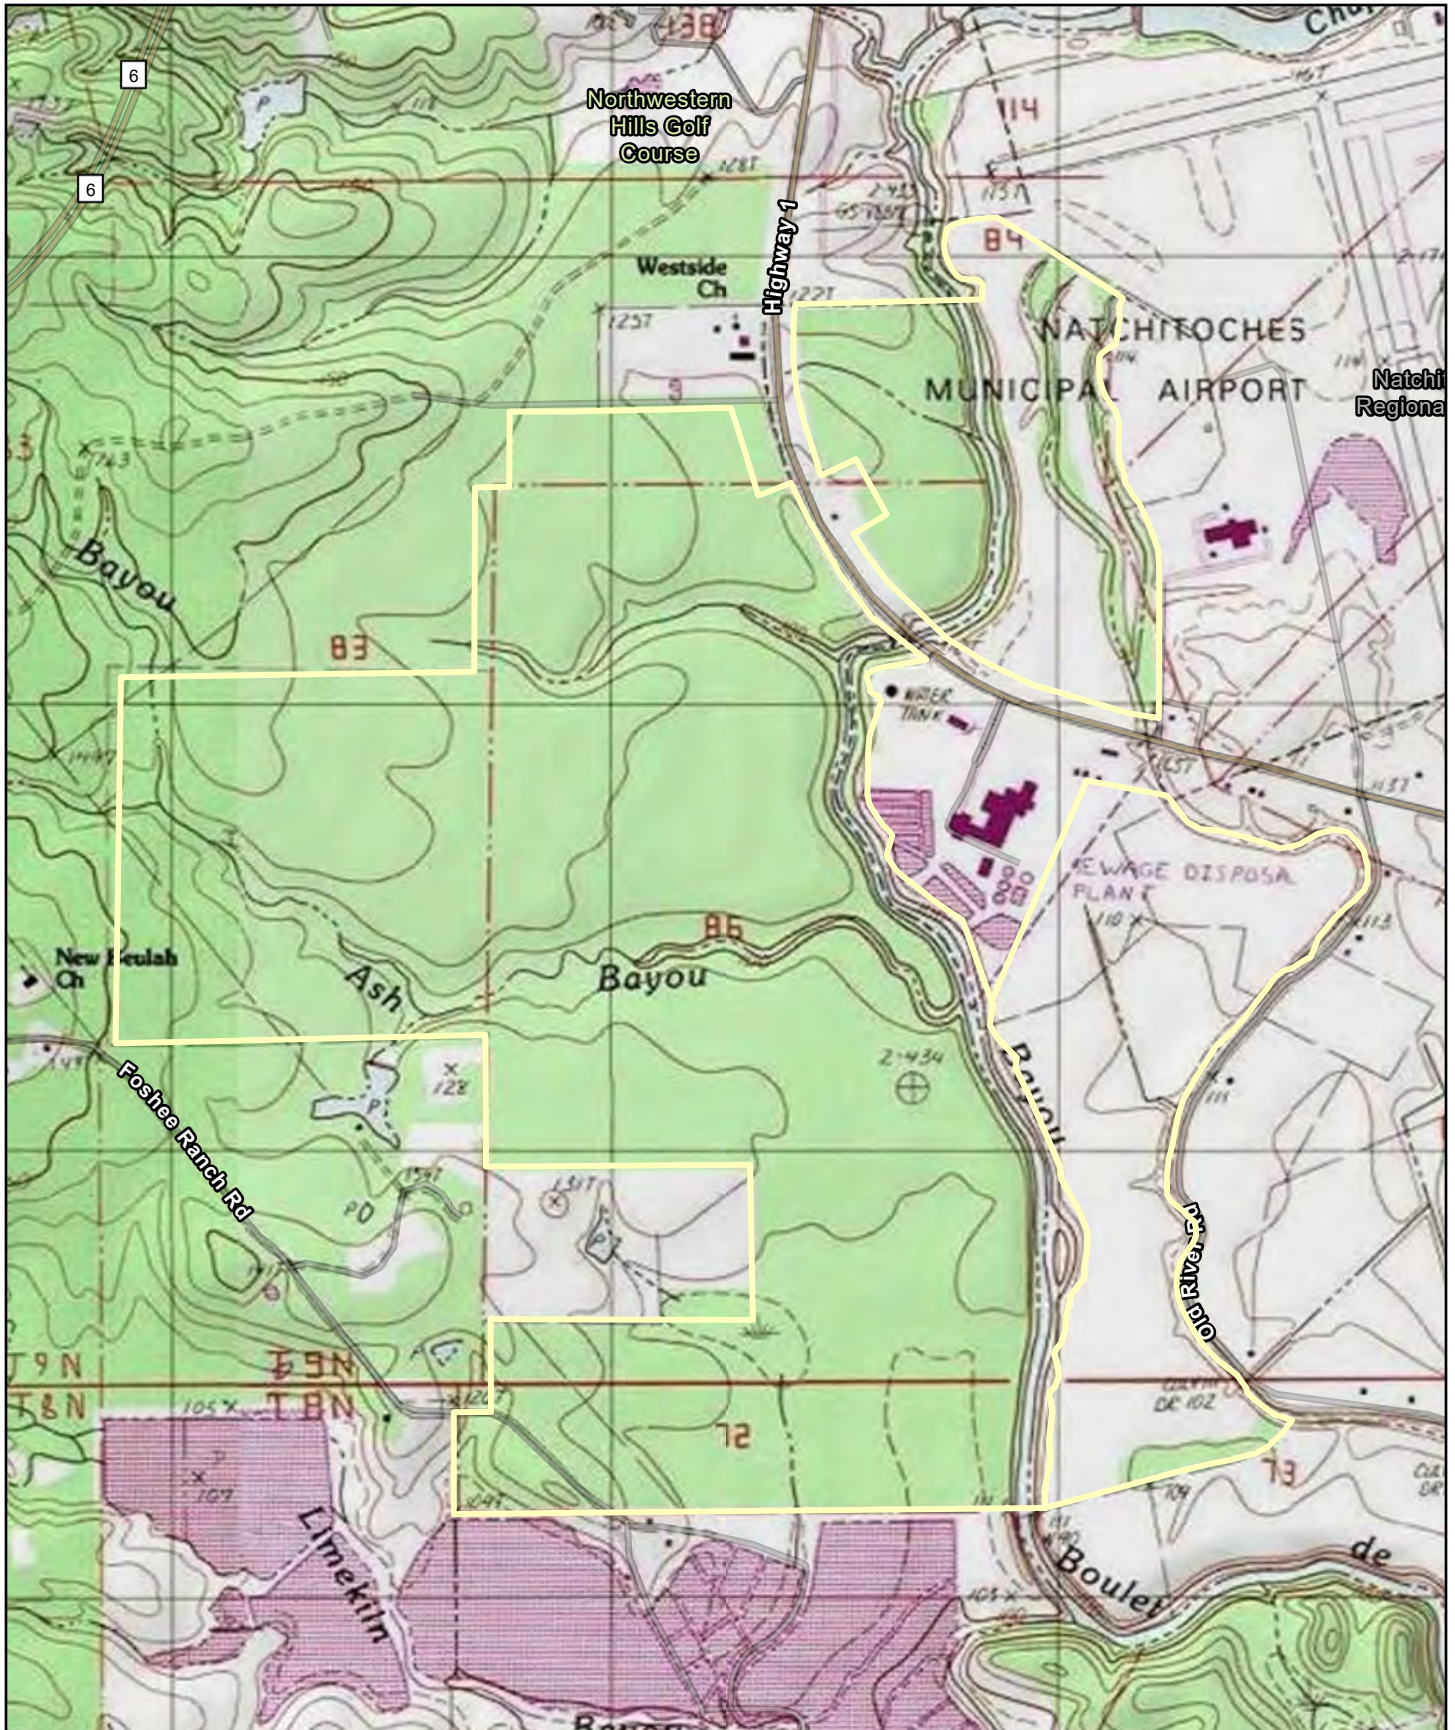

LA Hwy 1 Bypass

1,073.0 ± Acres
Natchitoches Parish | LA

Data presented is for general reference only and is not guaranteed.