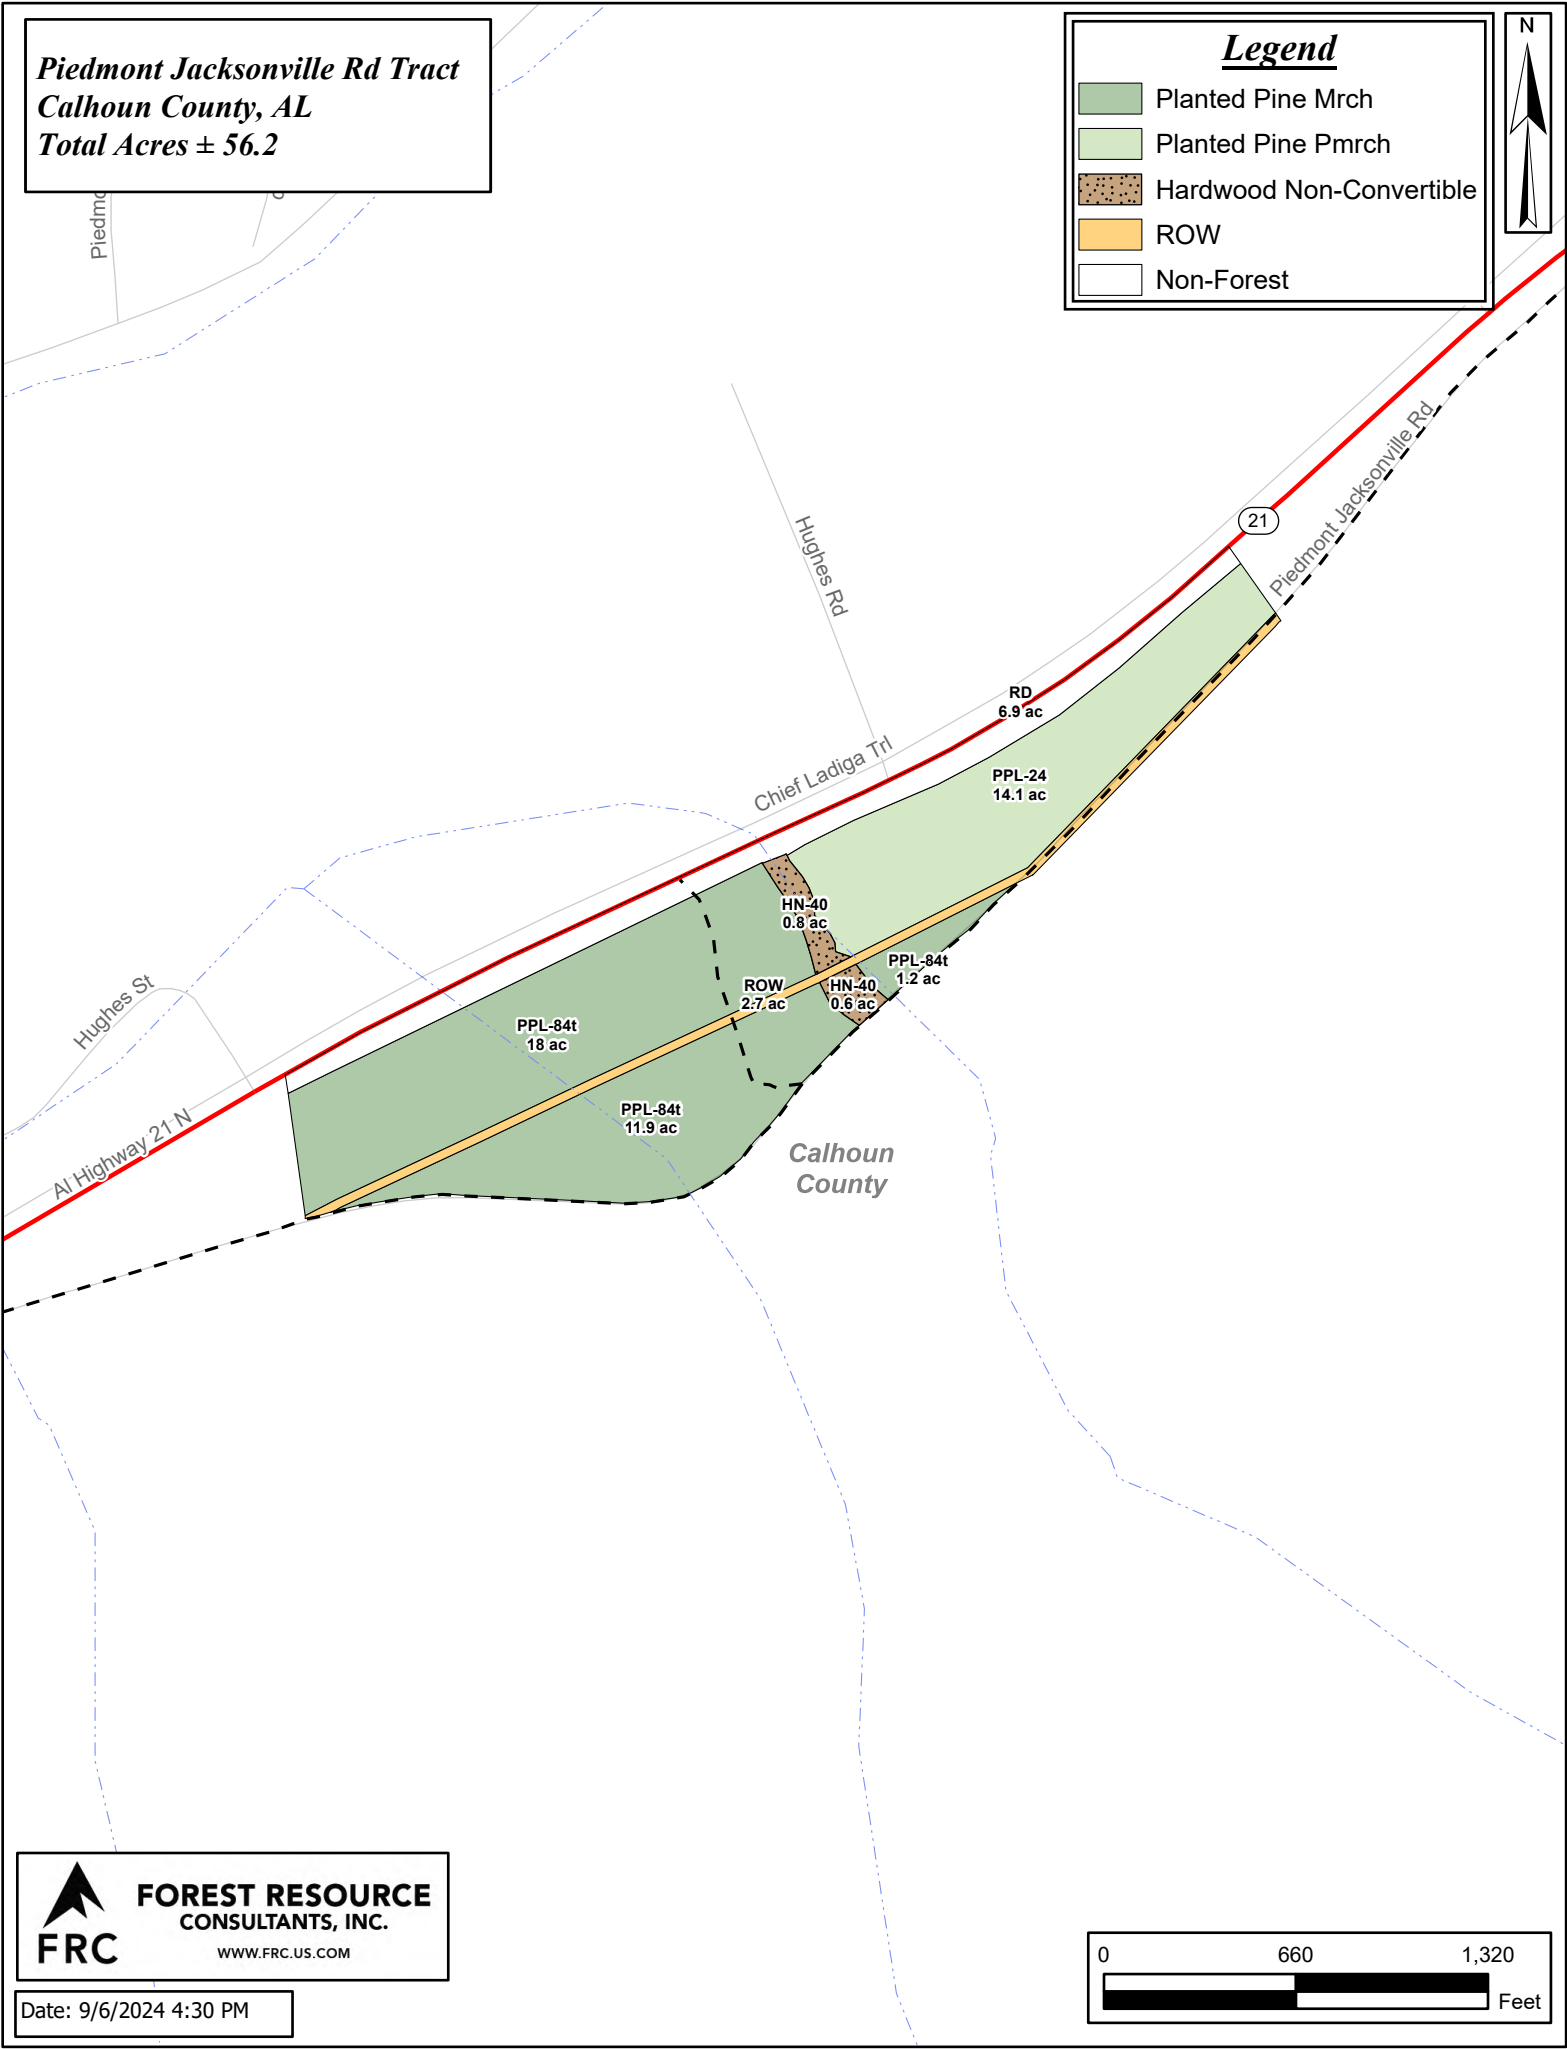

Piedmont Jacksonville Rd Tract
Calhoun County, AL
Total Acres ± 56.2

Legend

- Planted Pine Mrch
- Planted Pine Pmrch
- Hardwood Non-Convertible
- ROW
- Non-Forest

FRC **FOREST RESOURCE CONSULTANTS, INC.**
 WWW.FRC.US.COM

Date: 9/6/2024 4:30 PM