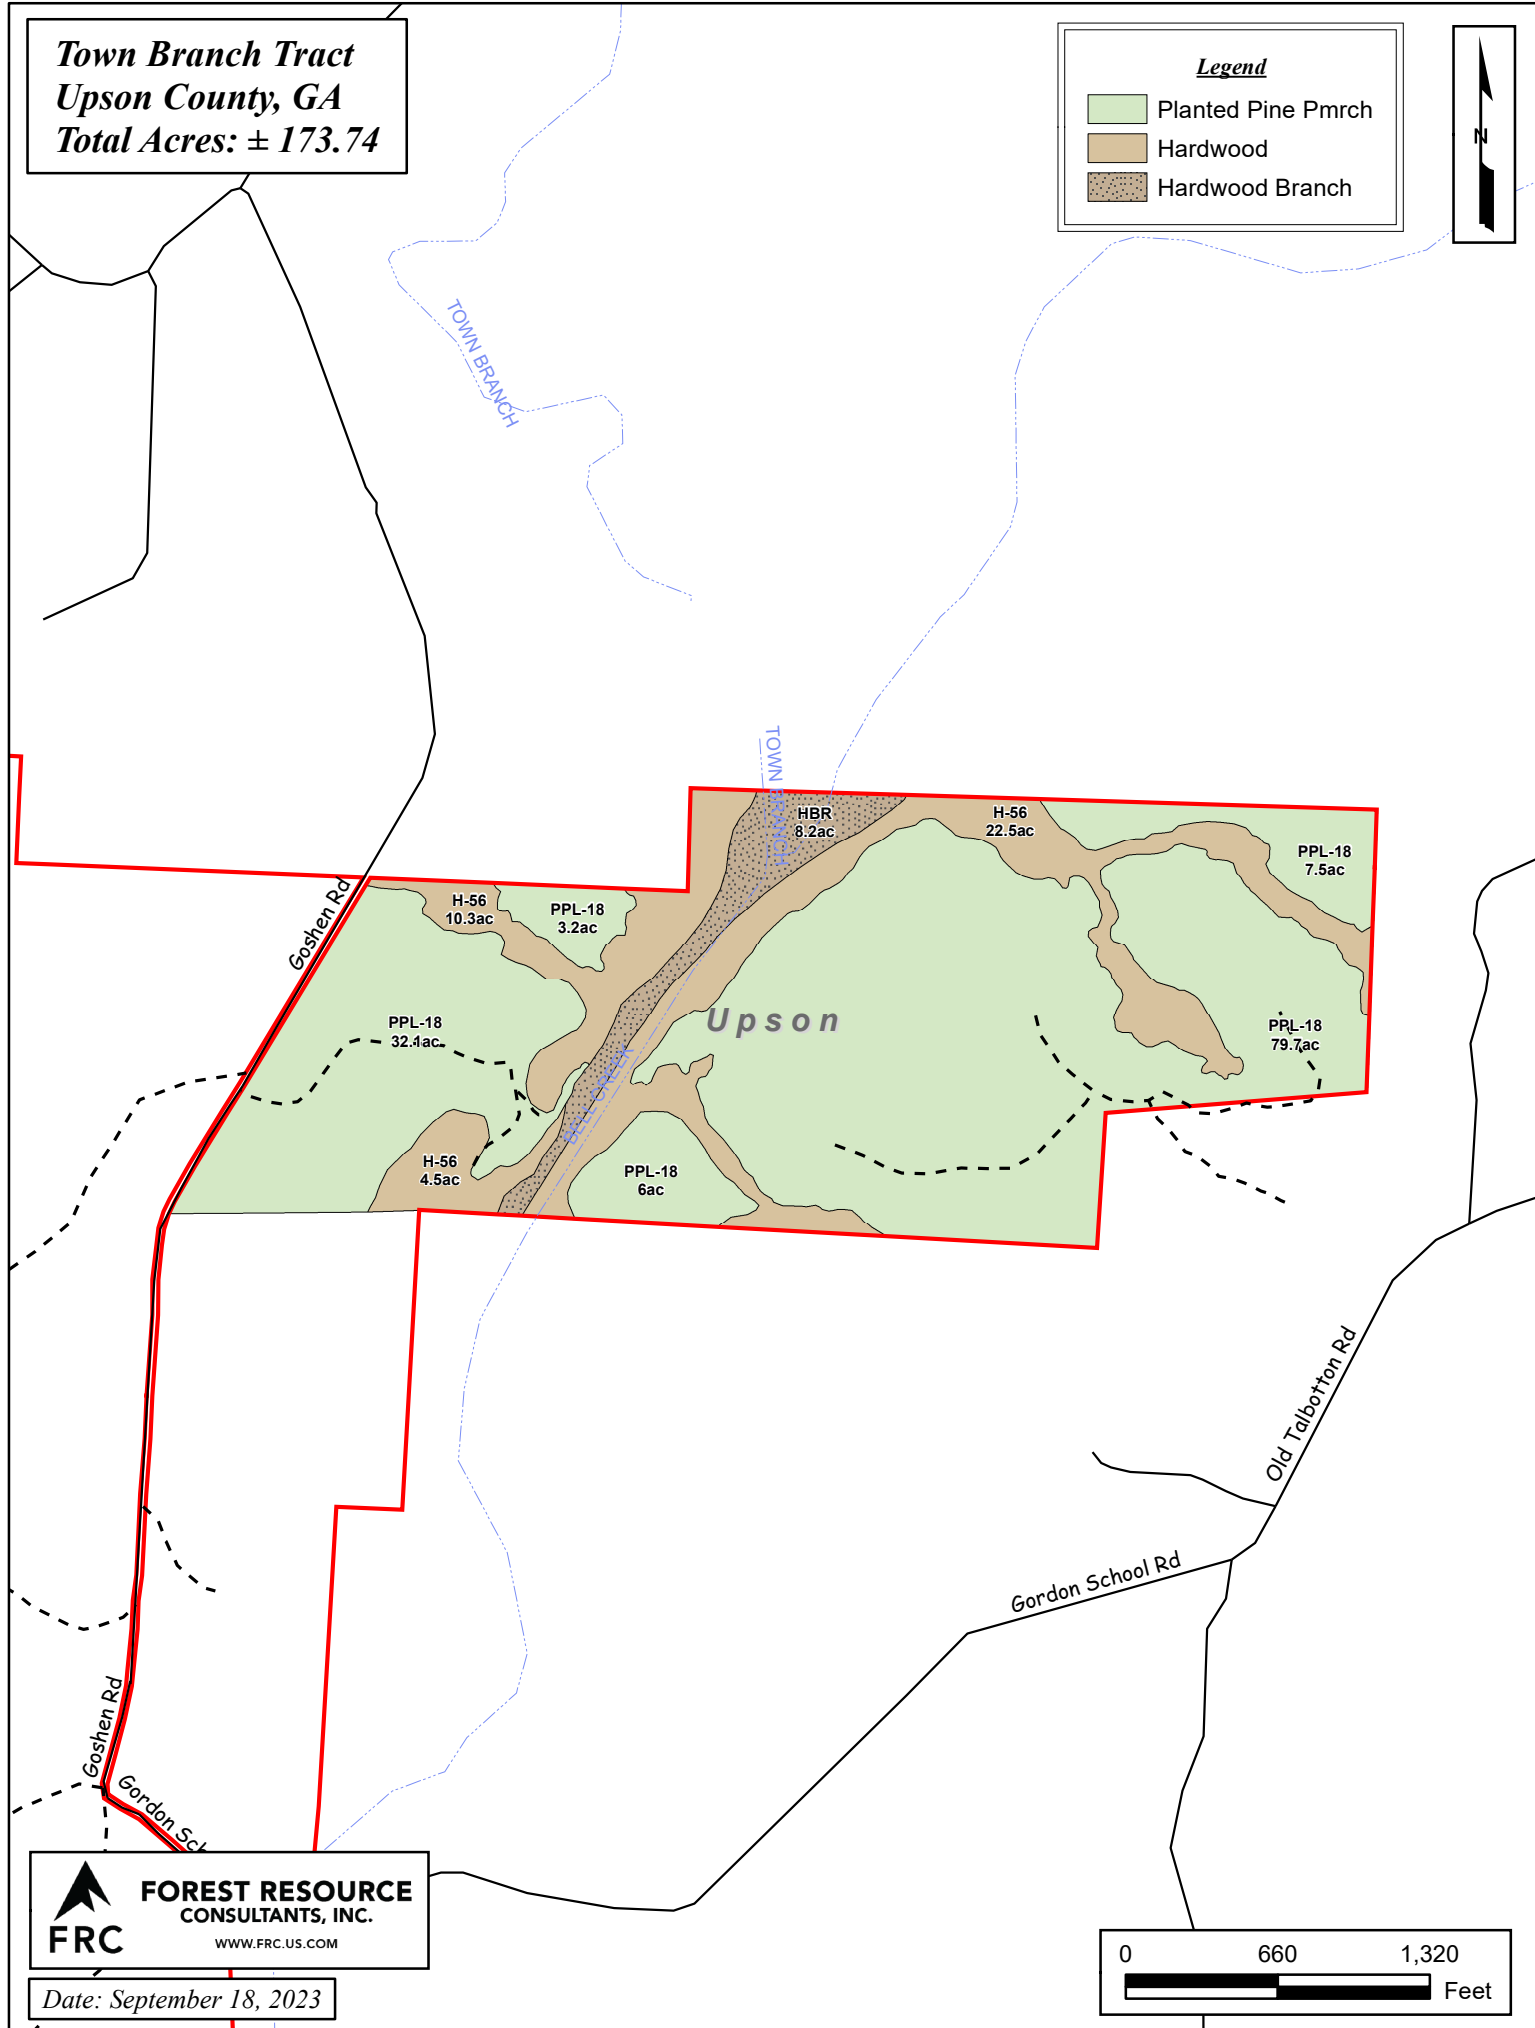

Town Branch Tract
Upson County, GA
Total Acres: ± 173.74

Legend

- Planted Pine Pmrch
- Hardwood
- Hardwood Branch

 **FOREST RESOURCE**
CONSULTANTS, INC.
WWW.FRC.US.COM

Date: September 18, 2023