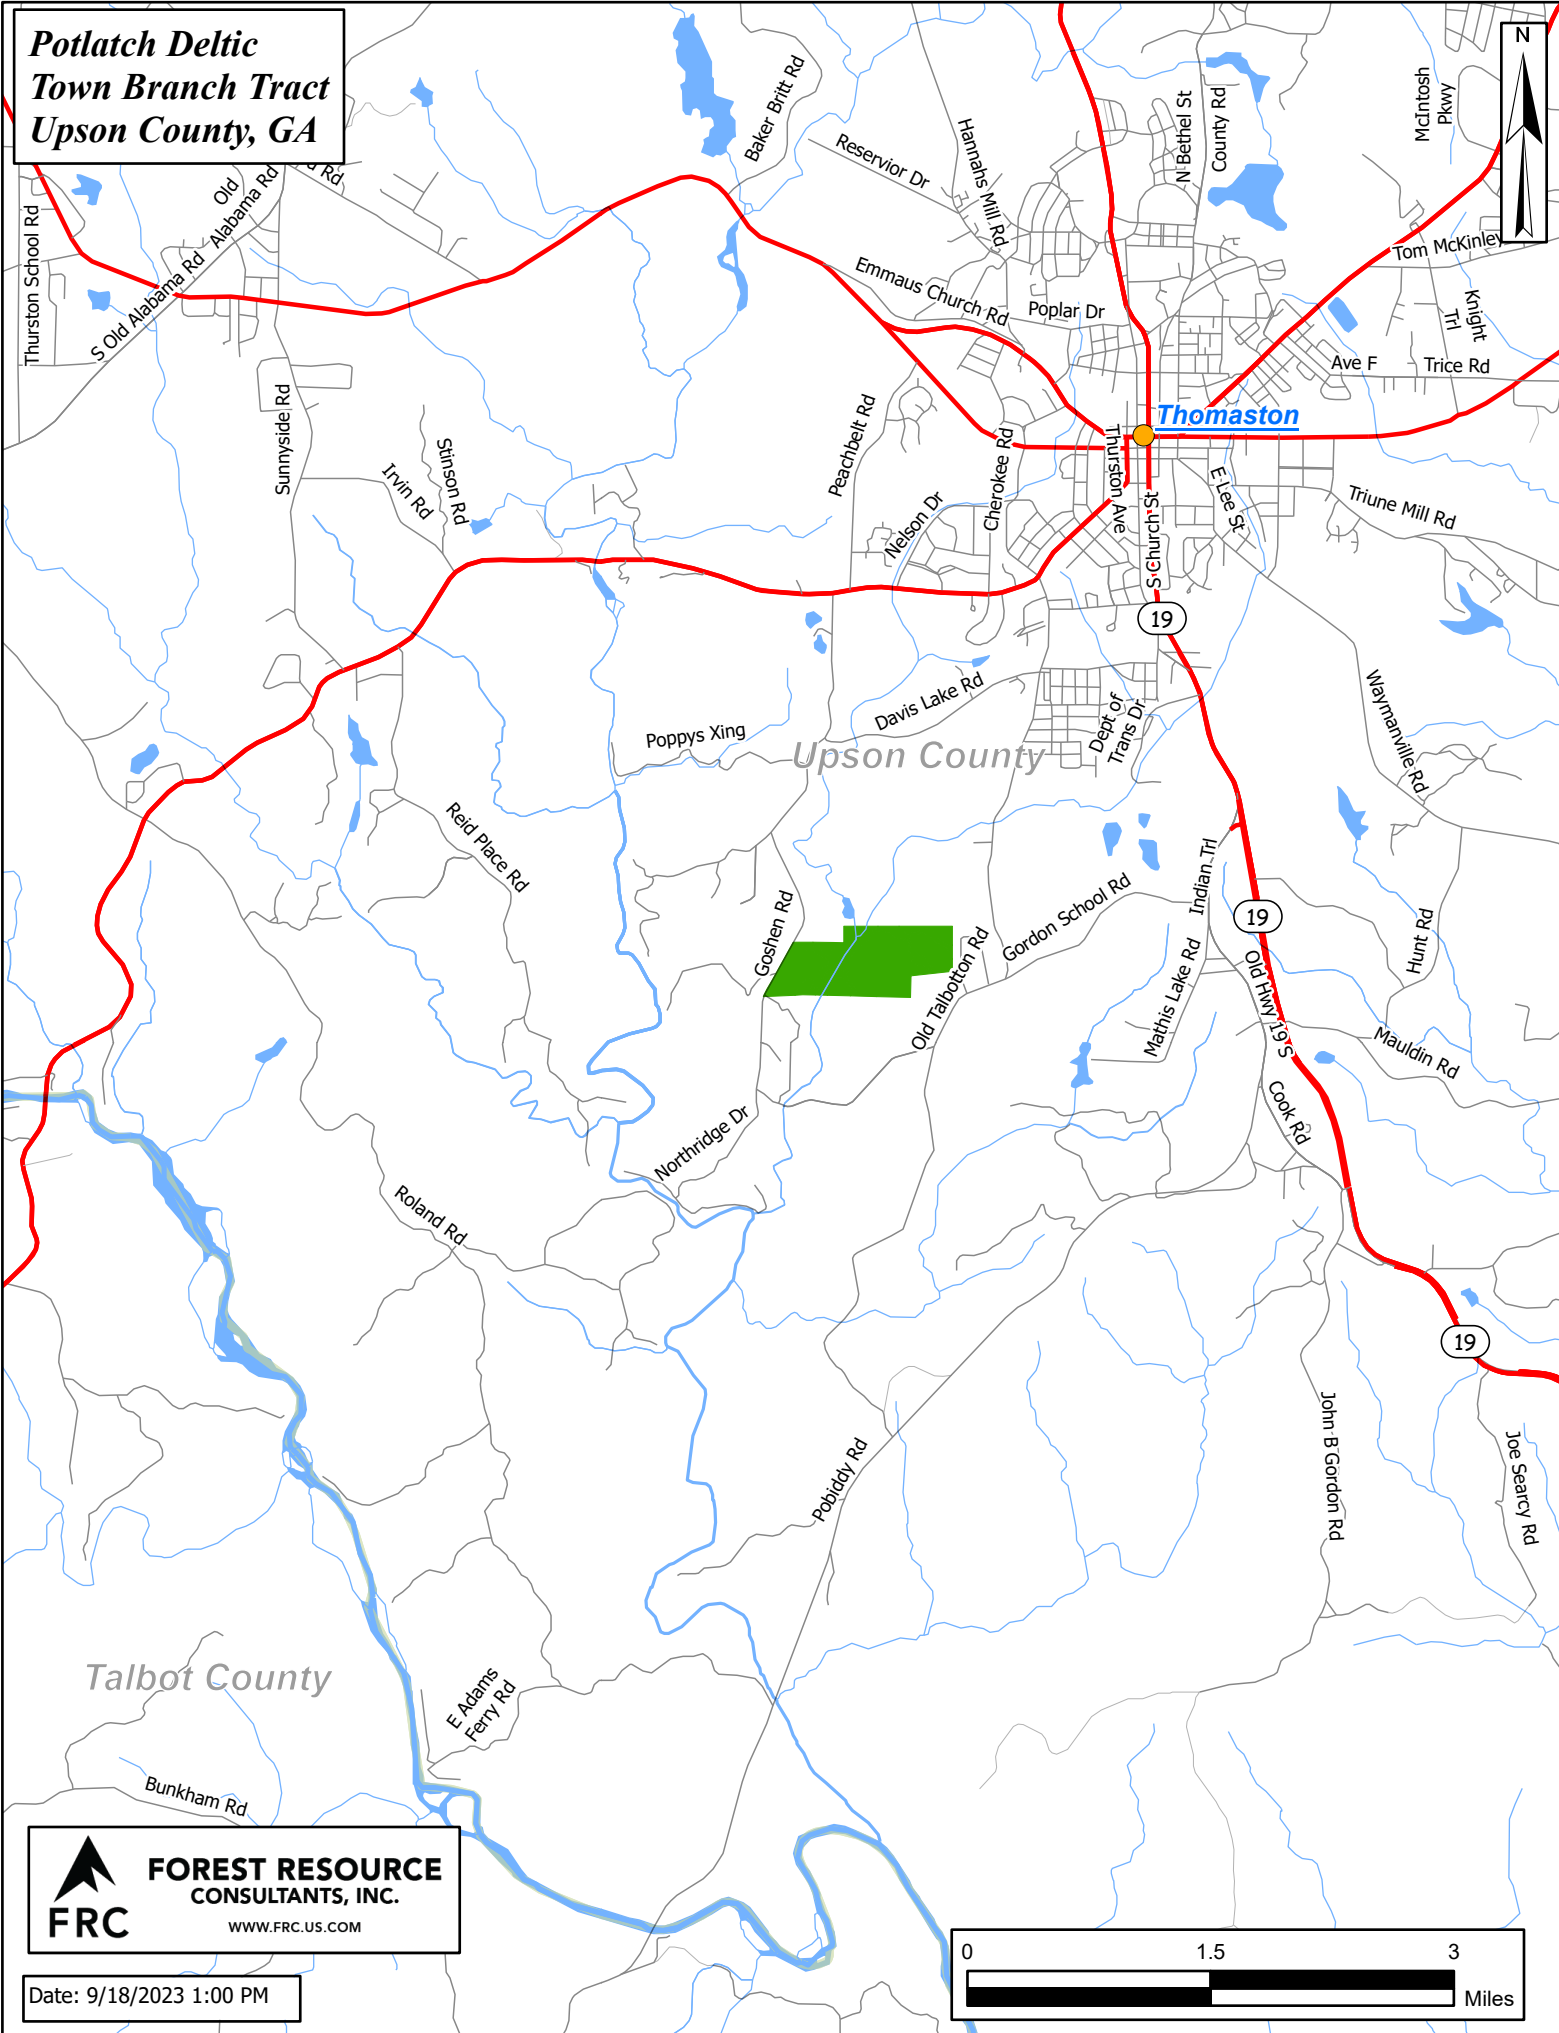

**Potlatch Deltic
Town Branch Tract
Upson County, GA**

 **FOREST RESOURCE
CONSULTANTS, INC.**
WWW.FRC.US.COM

Date: 9/18/2023 1:00 PM