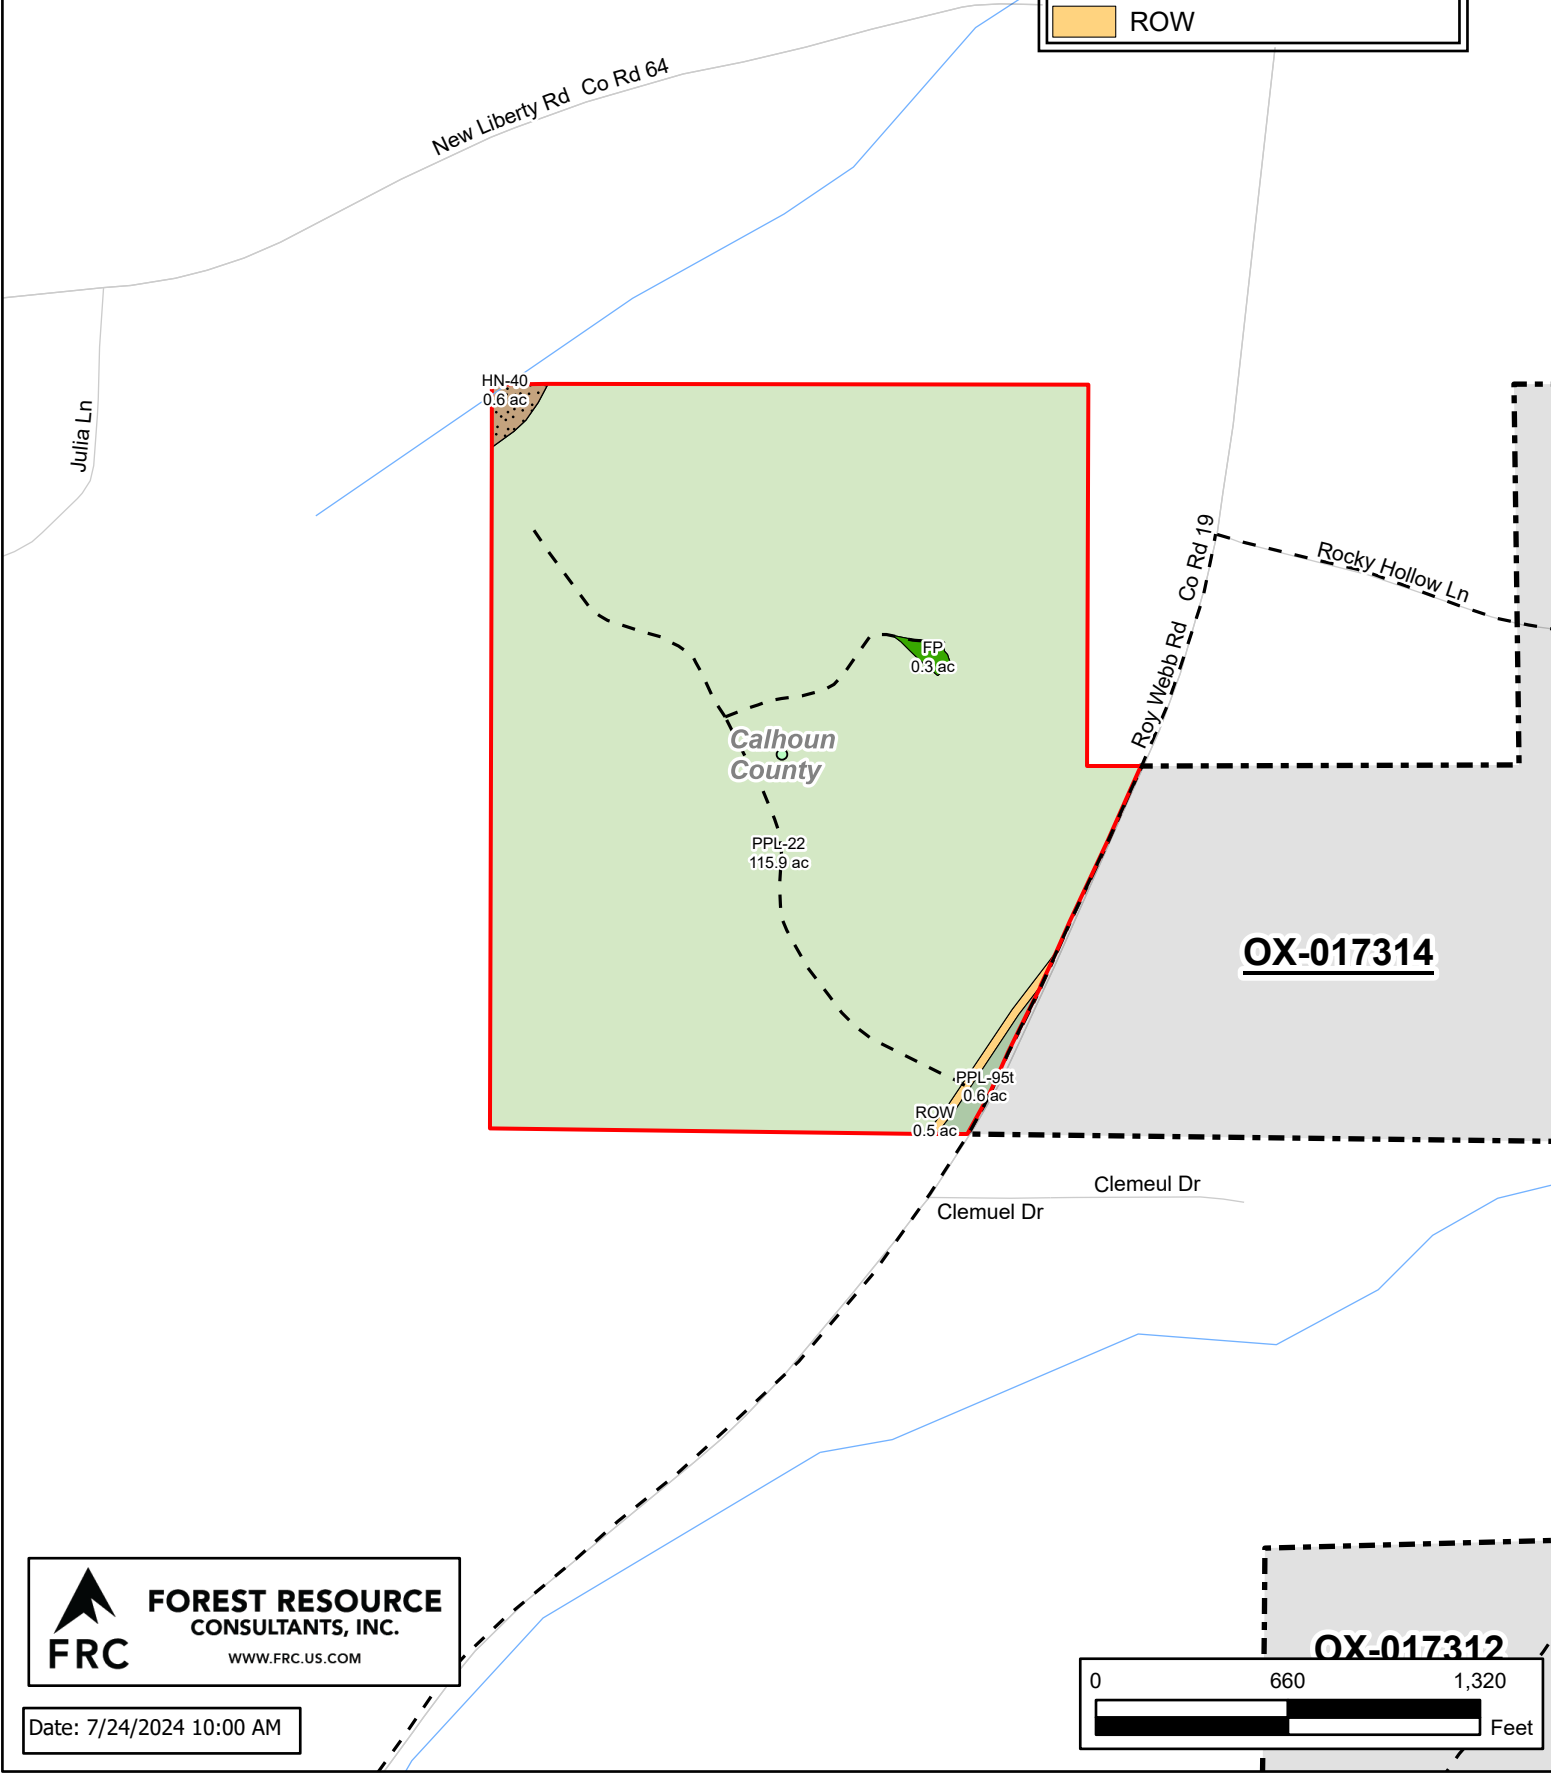

Webb Road Tract
Calhoun County, AL
Total Acres: 117.81

Legend

- Planted Pine Mrch
- Planted Pine Pmrch
- Hardwood Non-Convertible
- Food Plot
- ROW

FOREST RESOURCE
CONSULTANTS, INC.
WWW.FRC.US.COM

Date: 7/24/2024 10:00 AM

OX-017312