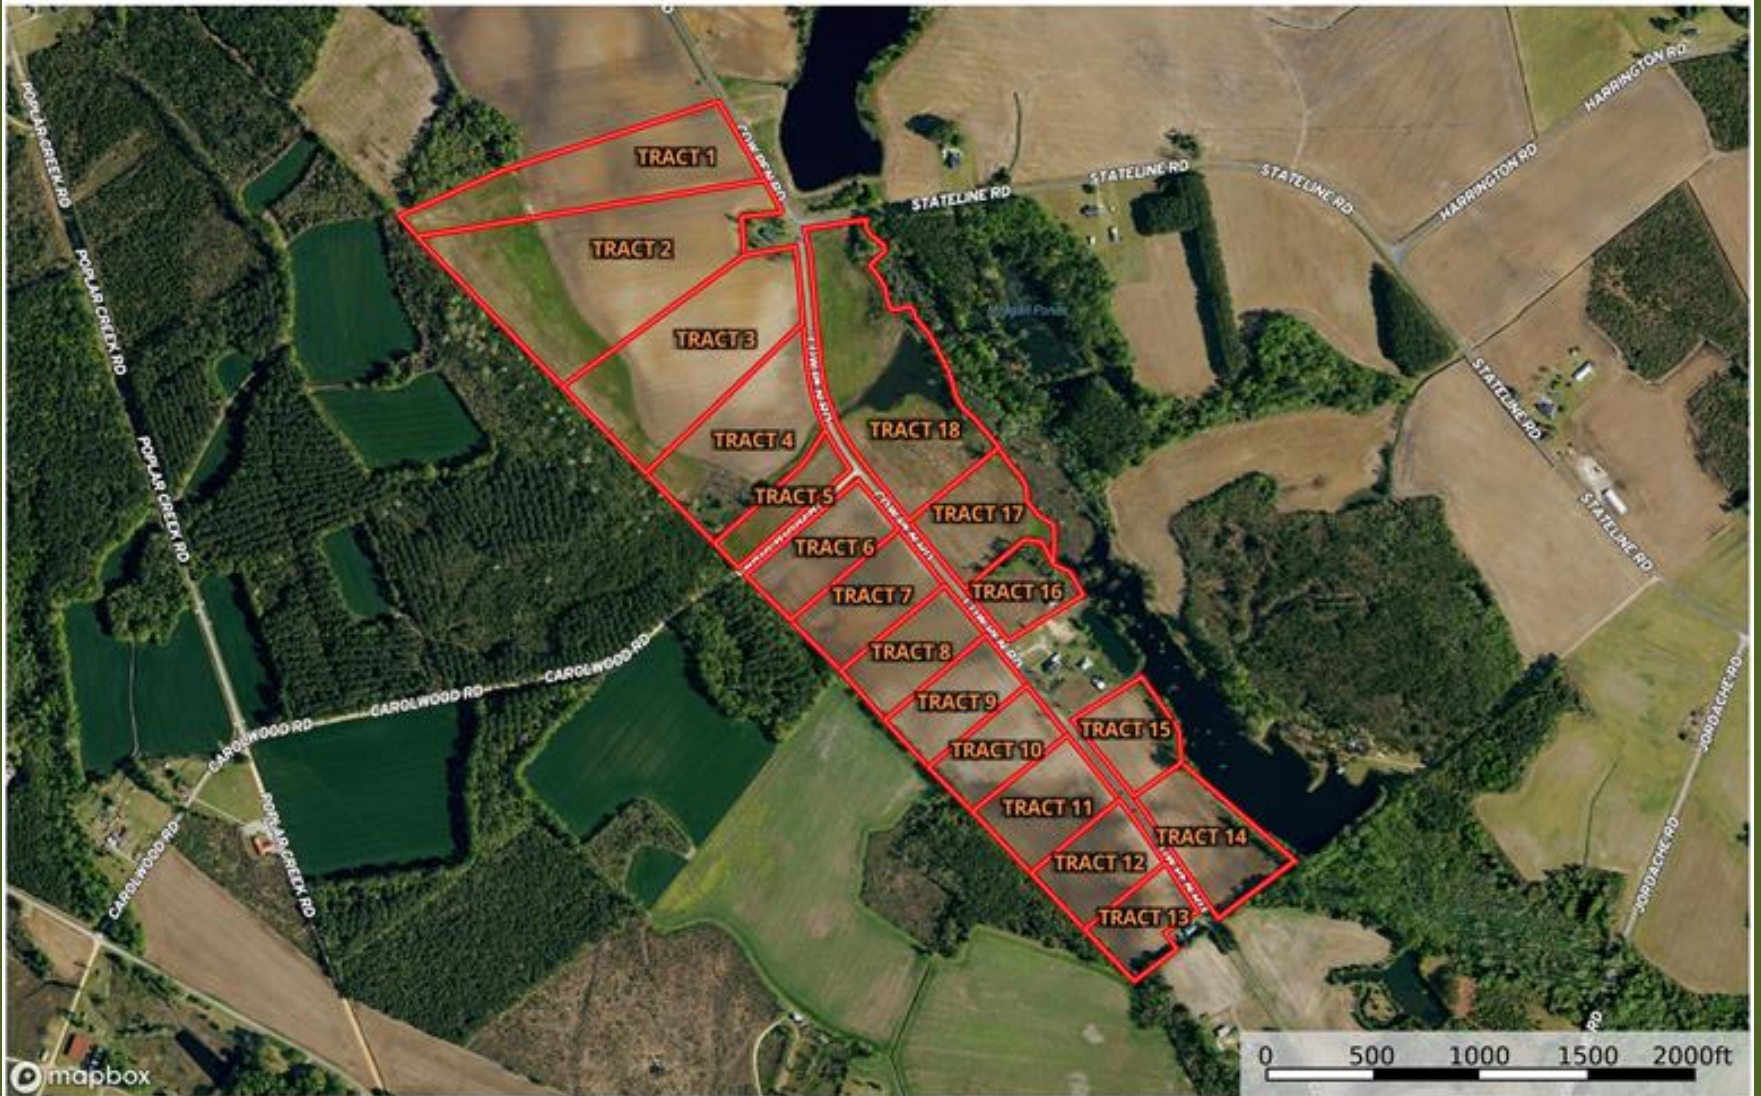

Cowpen Road Estates Aerial Map

Robeson County, North Carolina, AC +/-

mapbox

Boundary

Marty Lanier
P: (910) 617-4326

www.rockcreeklandcompany.com

604 George II Highway Winnabow NC 28479

The information contained herein was obtained from sources deemed to be reliable. Services makes no warranties or guarantees as to the completeness or accuracy thereof.