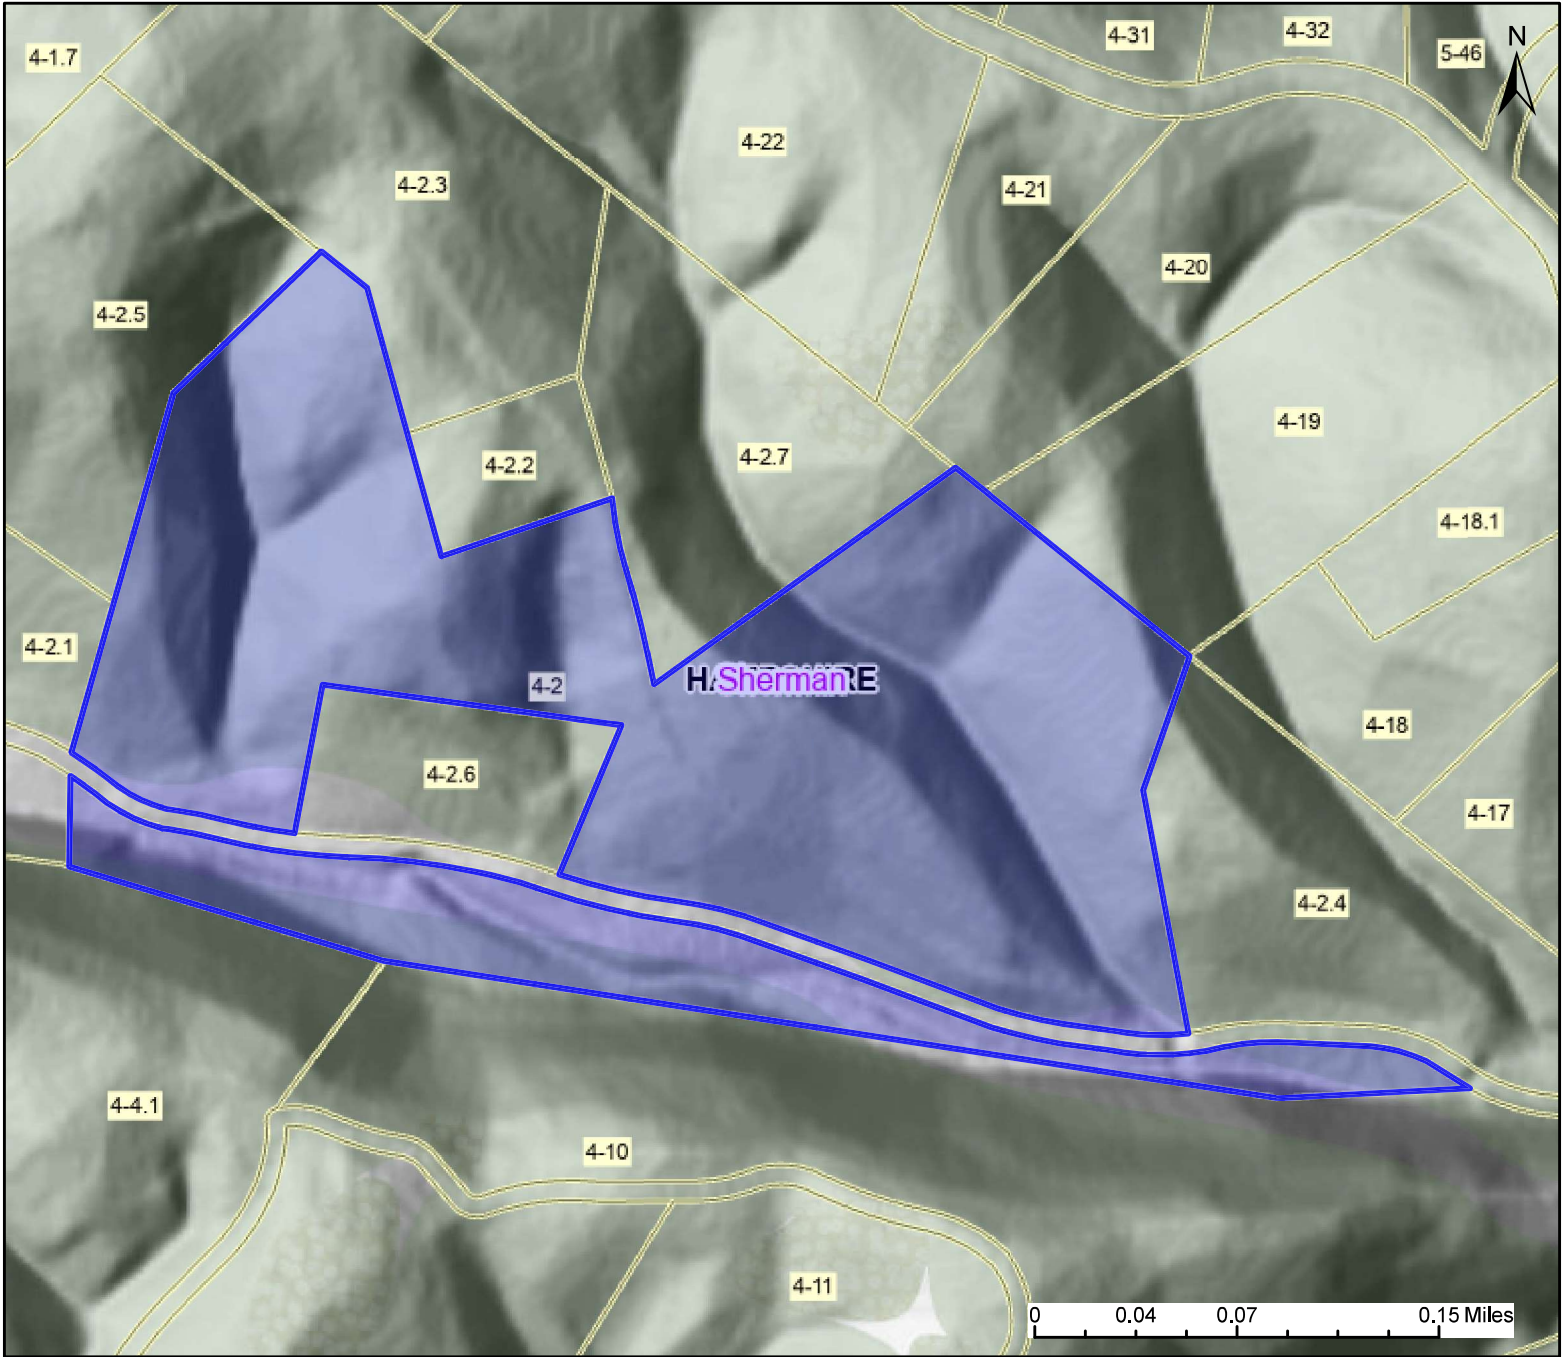

PARCEL ID: 14-09-0004-0002-0000

Legend

District

 Districts

Parcel

 WVParcels

User Notes:

Map created on February 1, 2024

Owner(s):

BINGAMAN RHONDA K & KEITER RICHARD J

Address:

490 S LICK RUN RD

Class Type:

Farm

Legal Description:

19.444 AC ASTRIDE RT 11/5