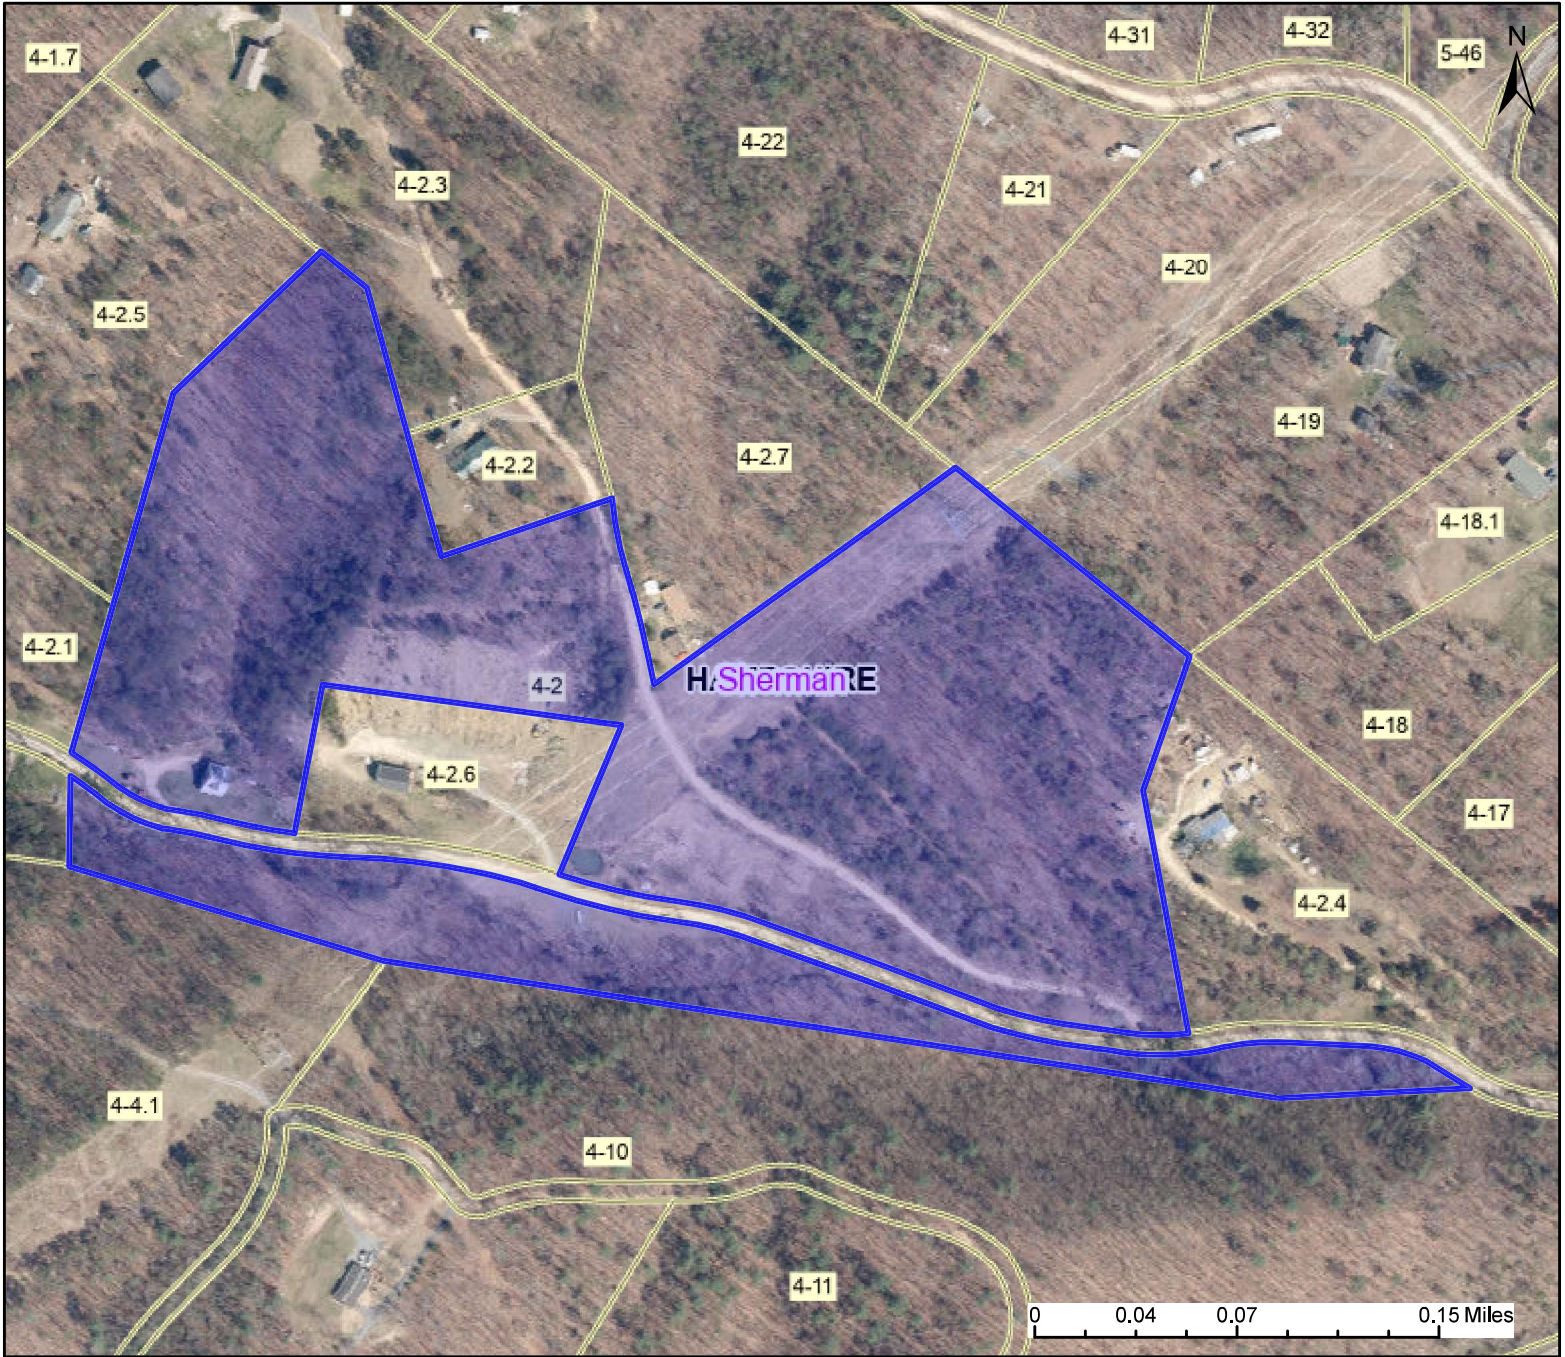

# PARCEL ID: 14-09-0004-0002-0000

## Legend

### District

 Districts

### Address:

490 S LICK RUN RD