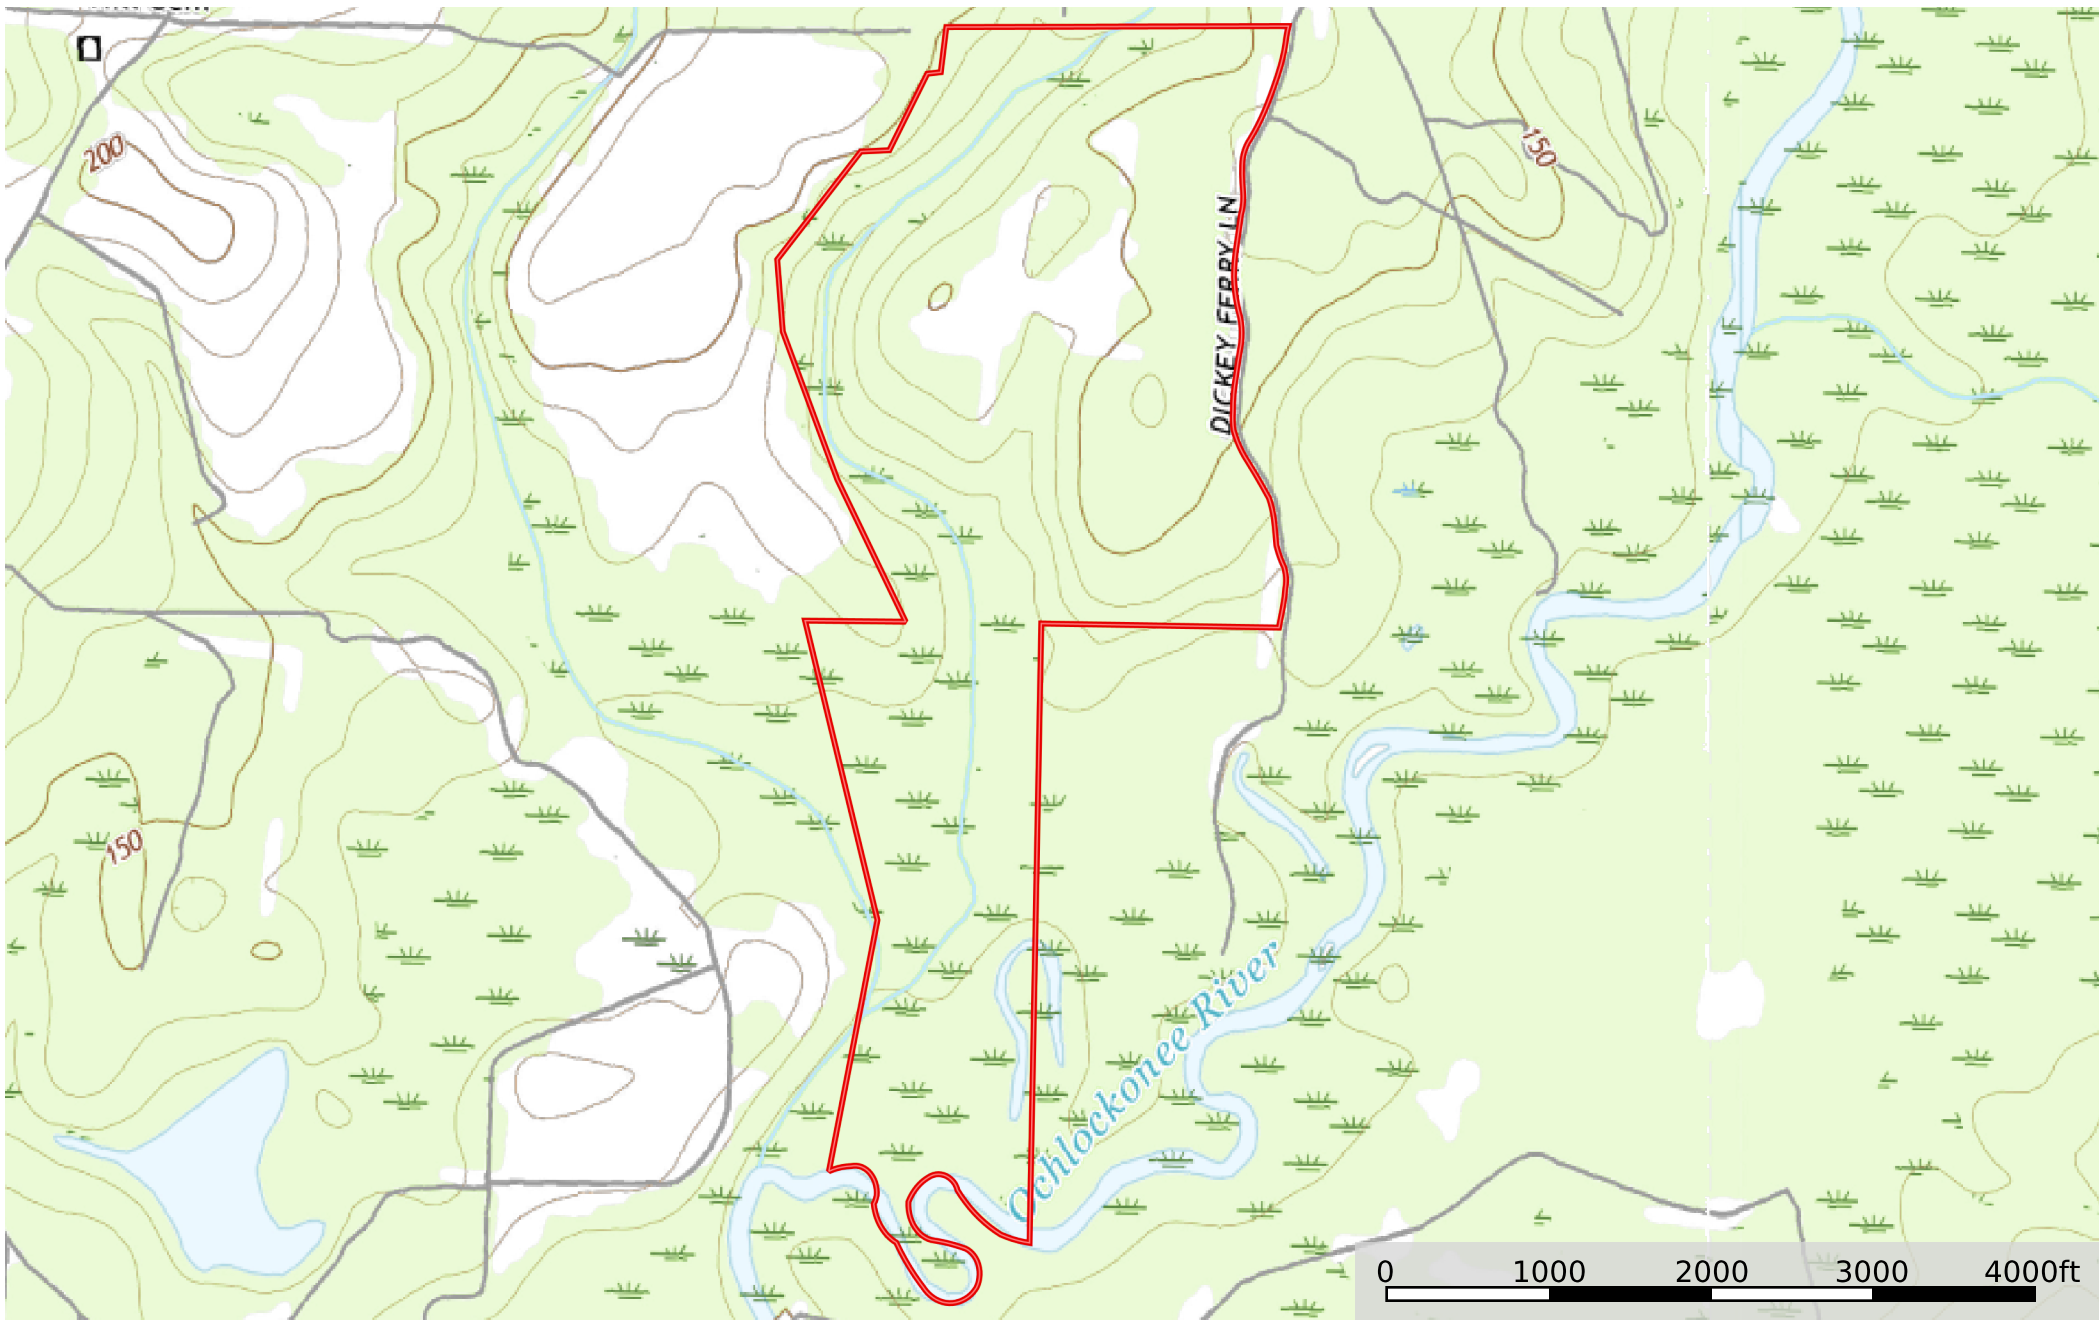

 Boundary

 Boundary

Grady-Ox Bow 295

Grady County, Georgia, 295 AC +/-

Boundary