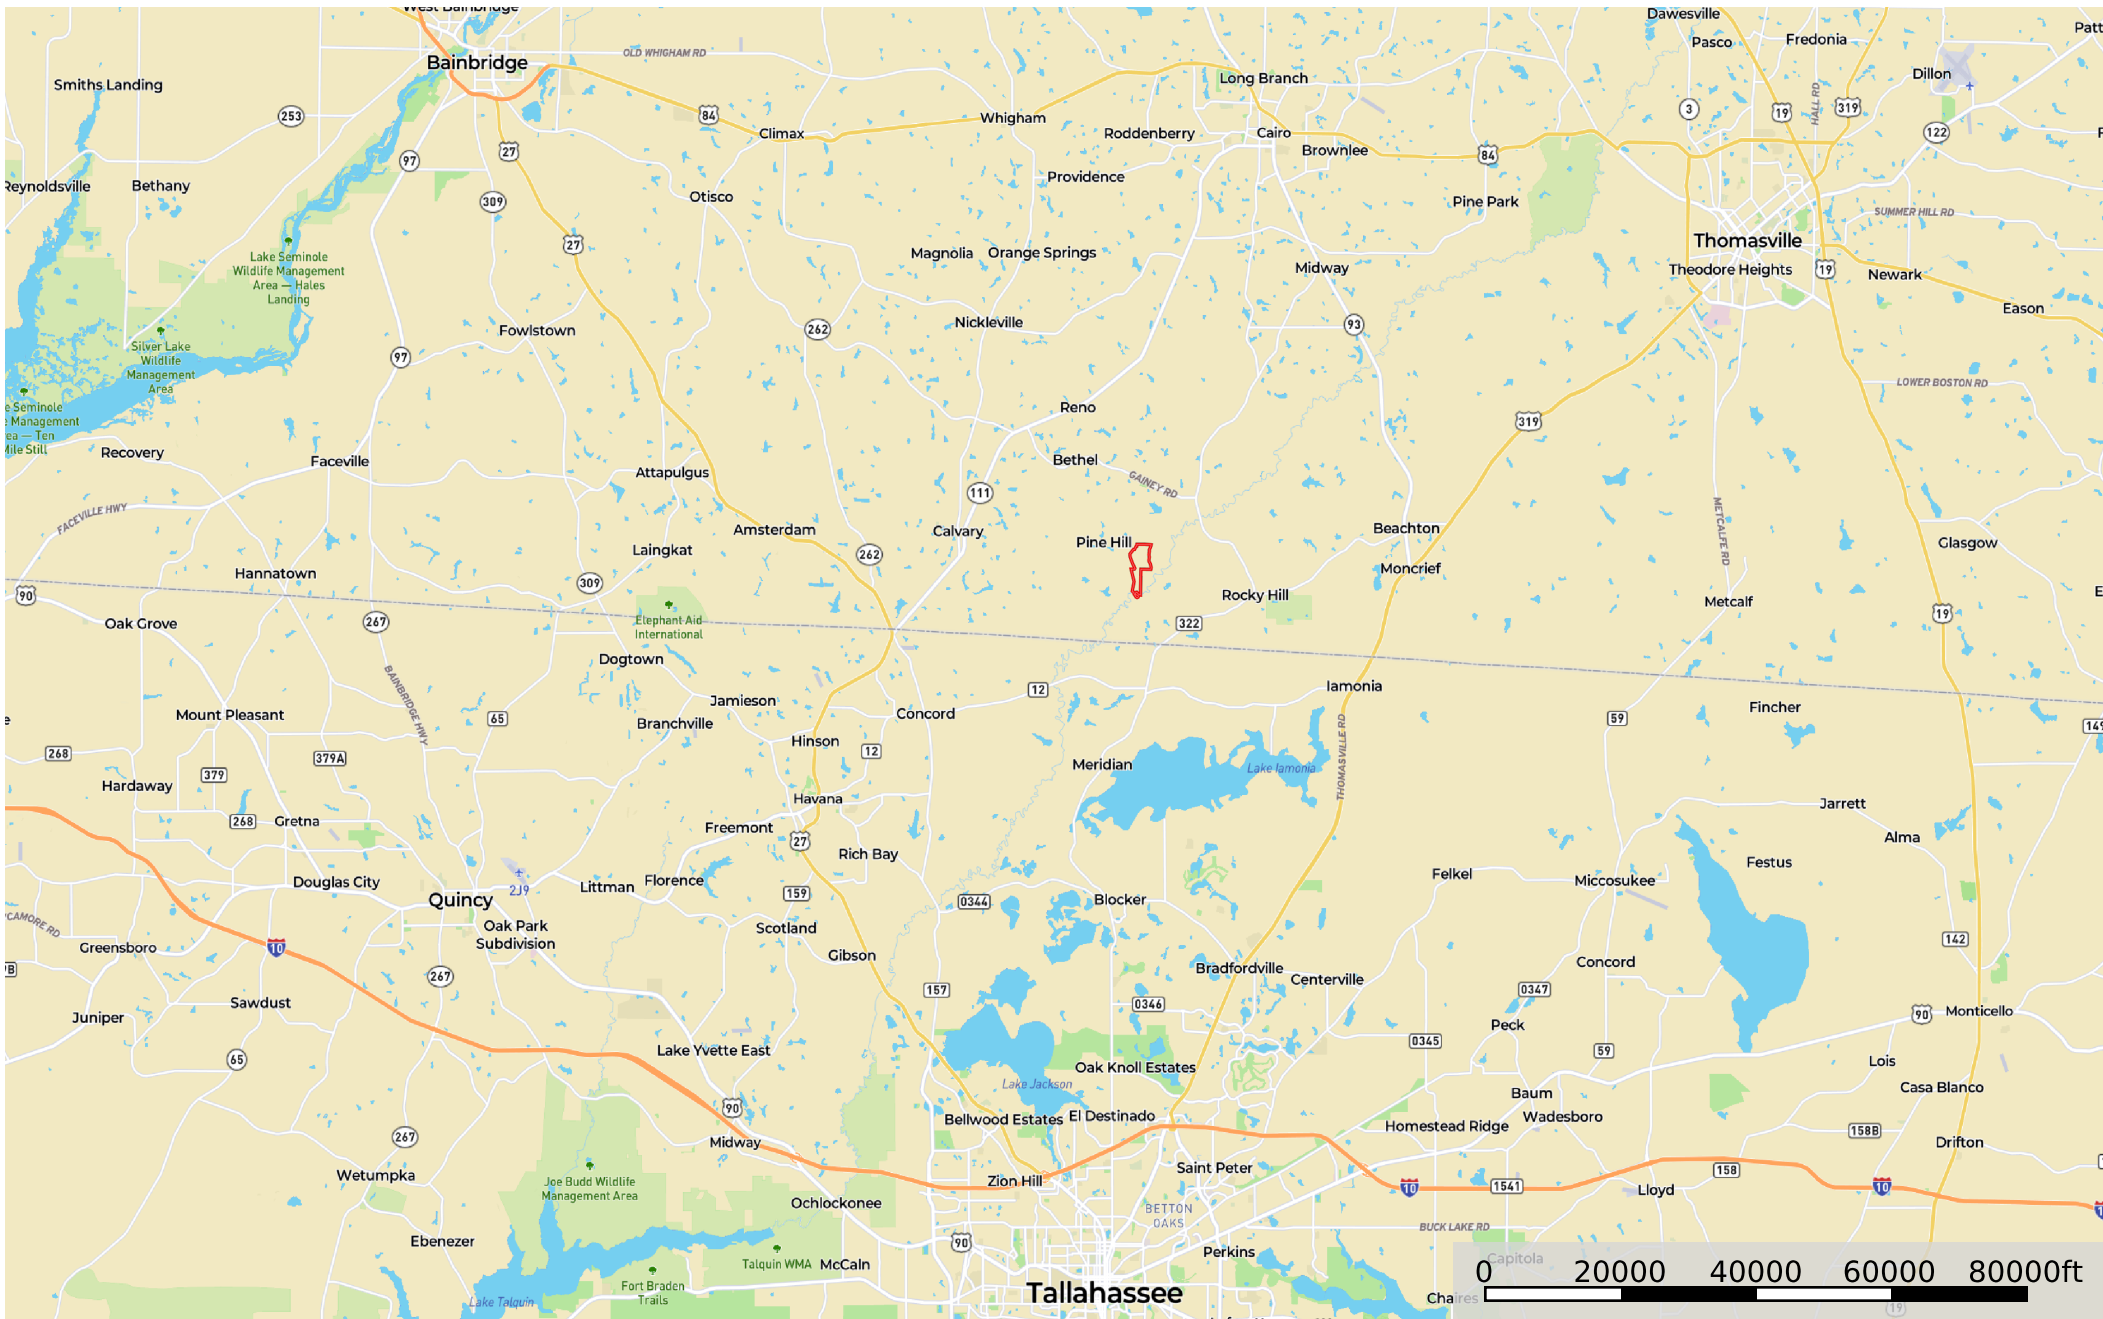

 Boundary

 Boundary

Grady-Ox Bow 295

Grady County, Georgia, 295 AC +/-

Boundary