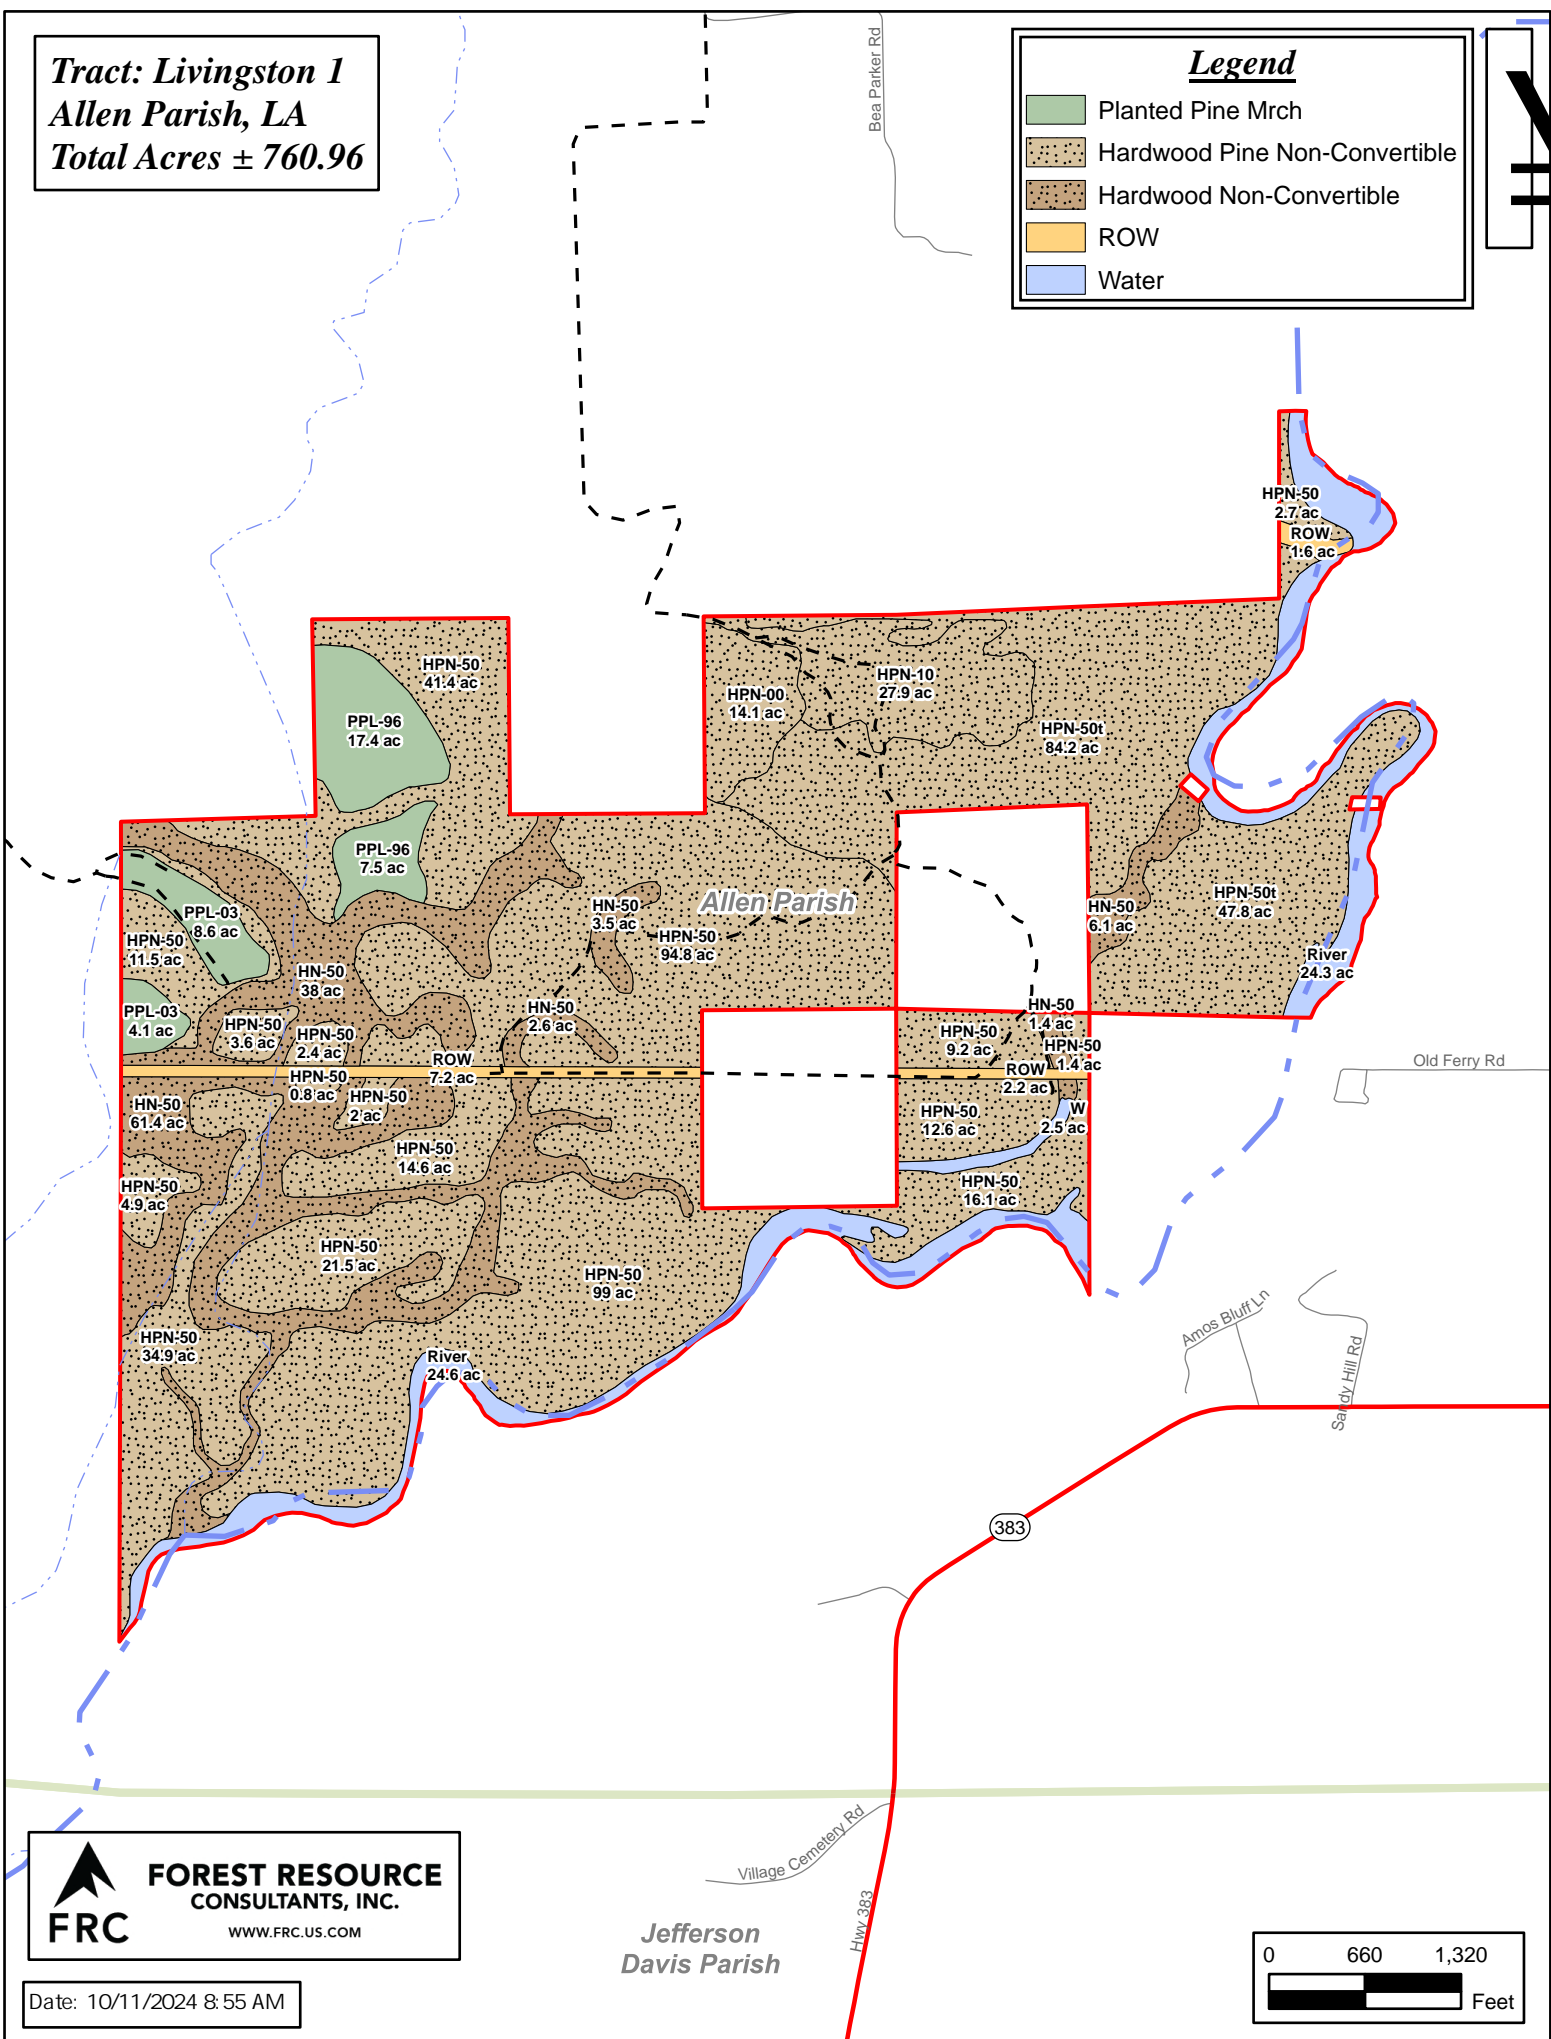

Tract: Livingston 1
Allen Parish, LA
Total Acres ± 760.96

Legend

-  Planted Pine Mrch
-  Hardwood Pine Non-Convertible
-  Hardwood Non-Convertible
-  ROW
-  Water

FRC
FOREST RESOURCE
CONSULTANTS, INC.
 WWW.FRC.US.COM

Date: 10/11/2024 8:55 AM

Jefferson
 Davis Parish