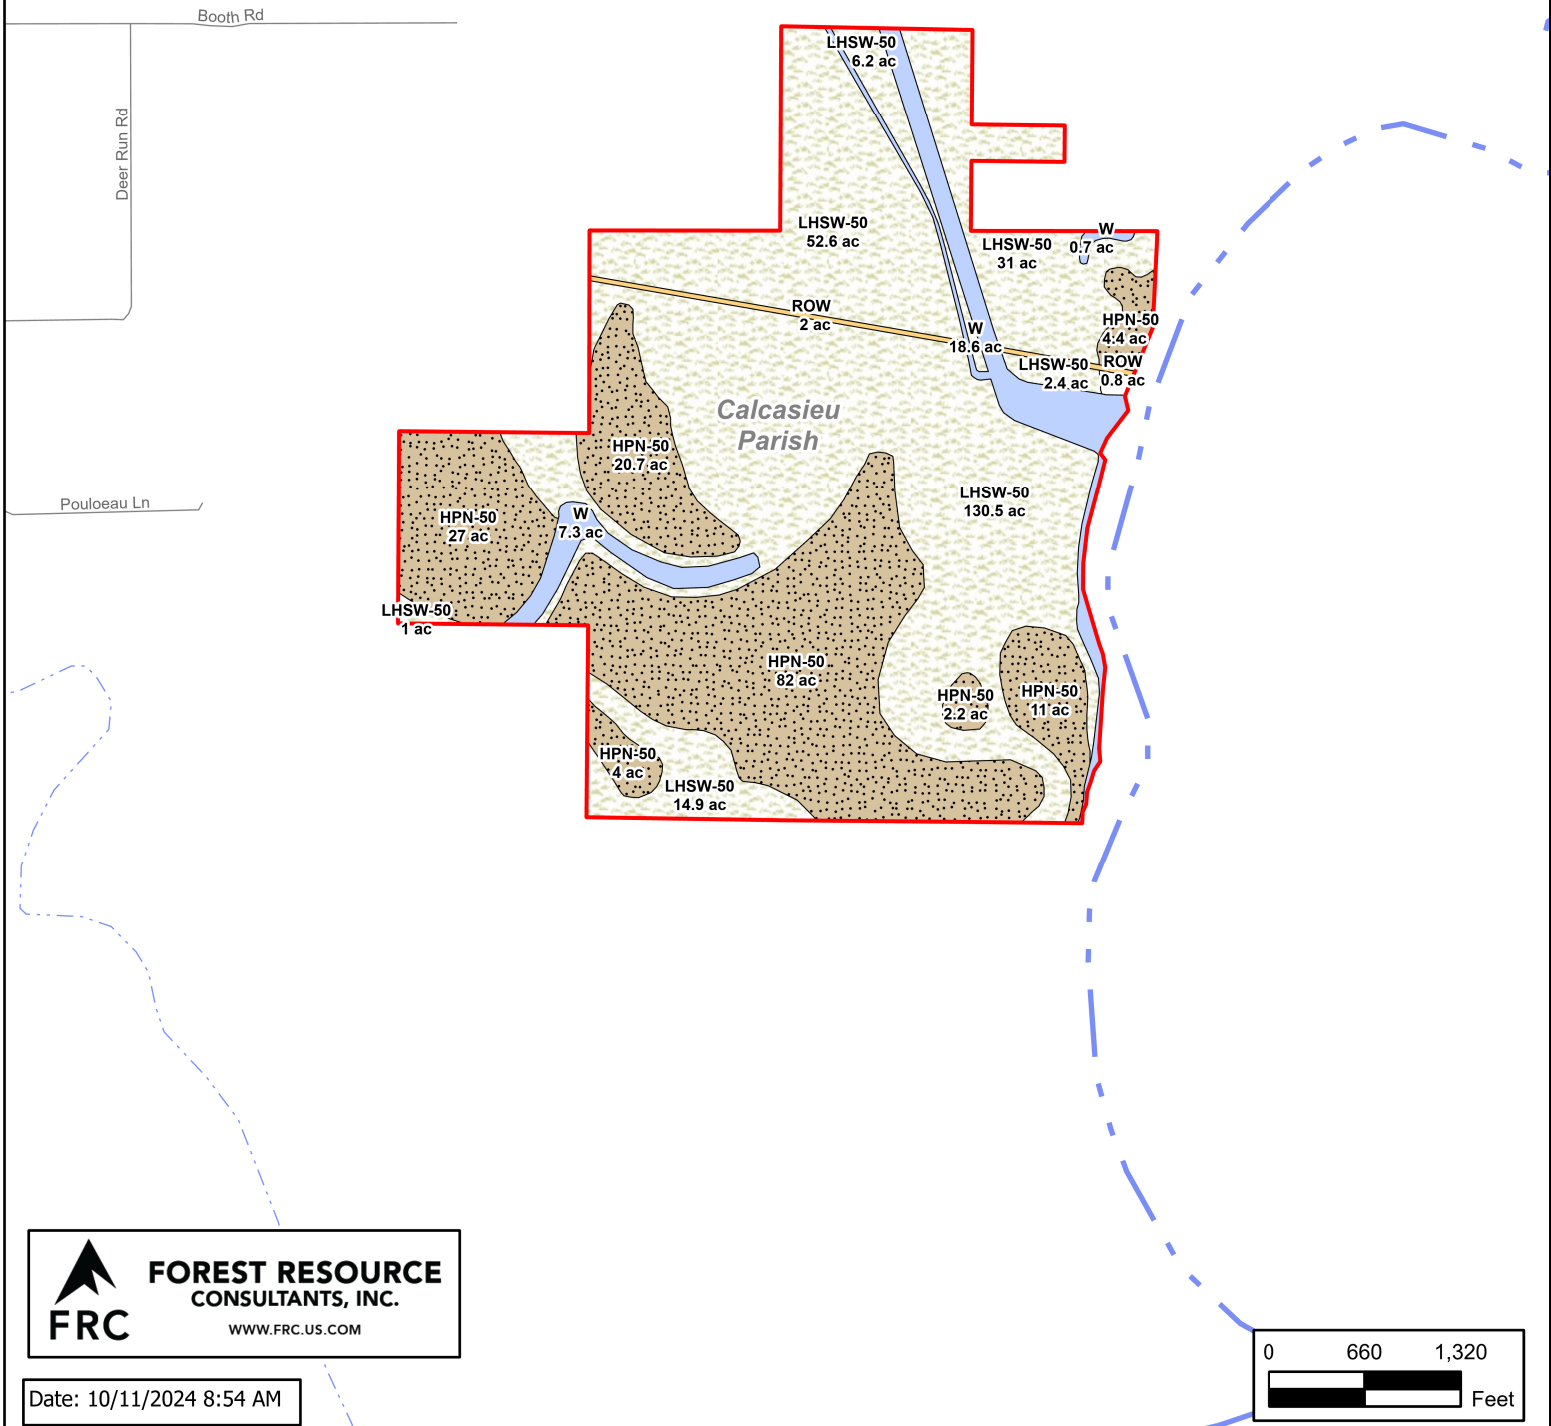

Tract: Livingston 3
Calcasieu County, LA
Total Acres ± 419.93

Legend

-  Hardwood Pine Non-Convertible
-  Swamp
-  ROW
-  Water

 **FOREST RESOURCE CONSULTANTS, INC.**
 WWW.FRC.US.COM

Date: 10/11/2024 8:54 AM