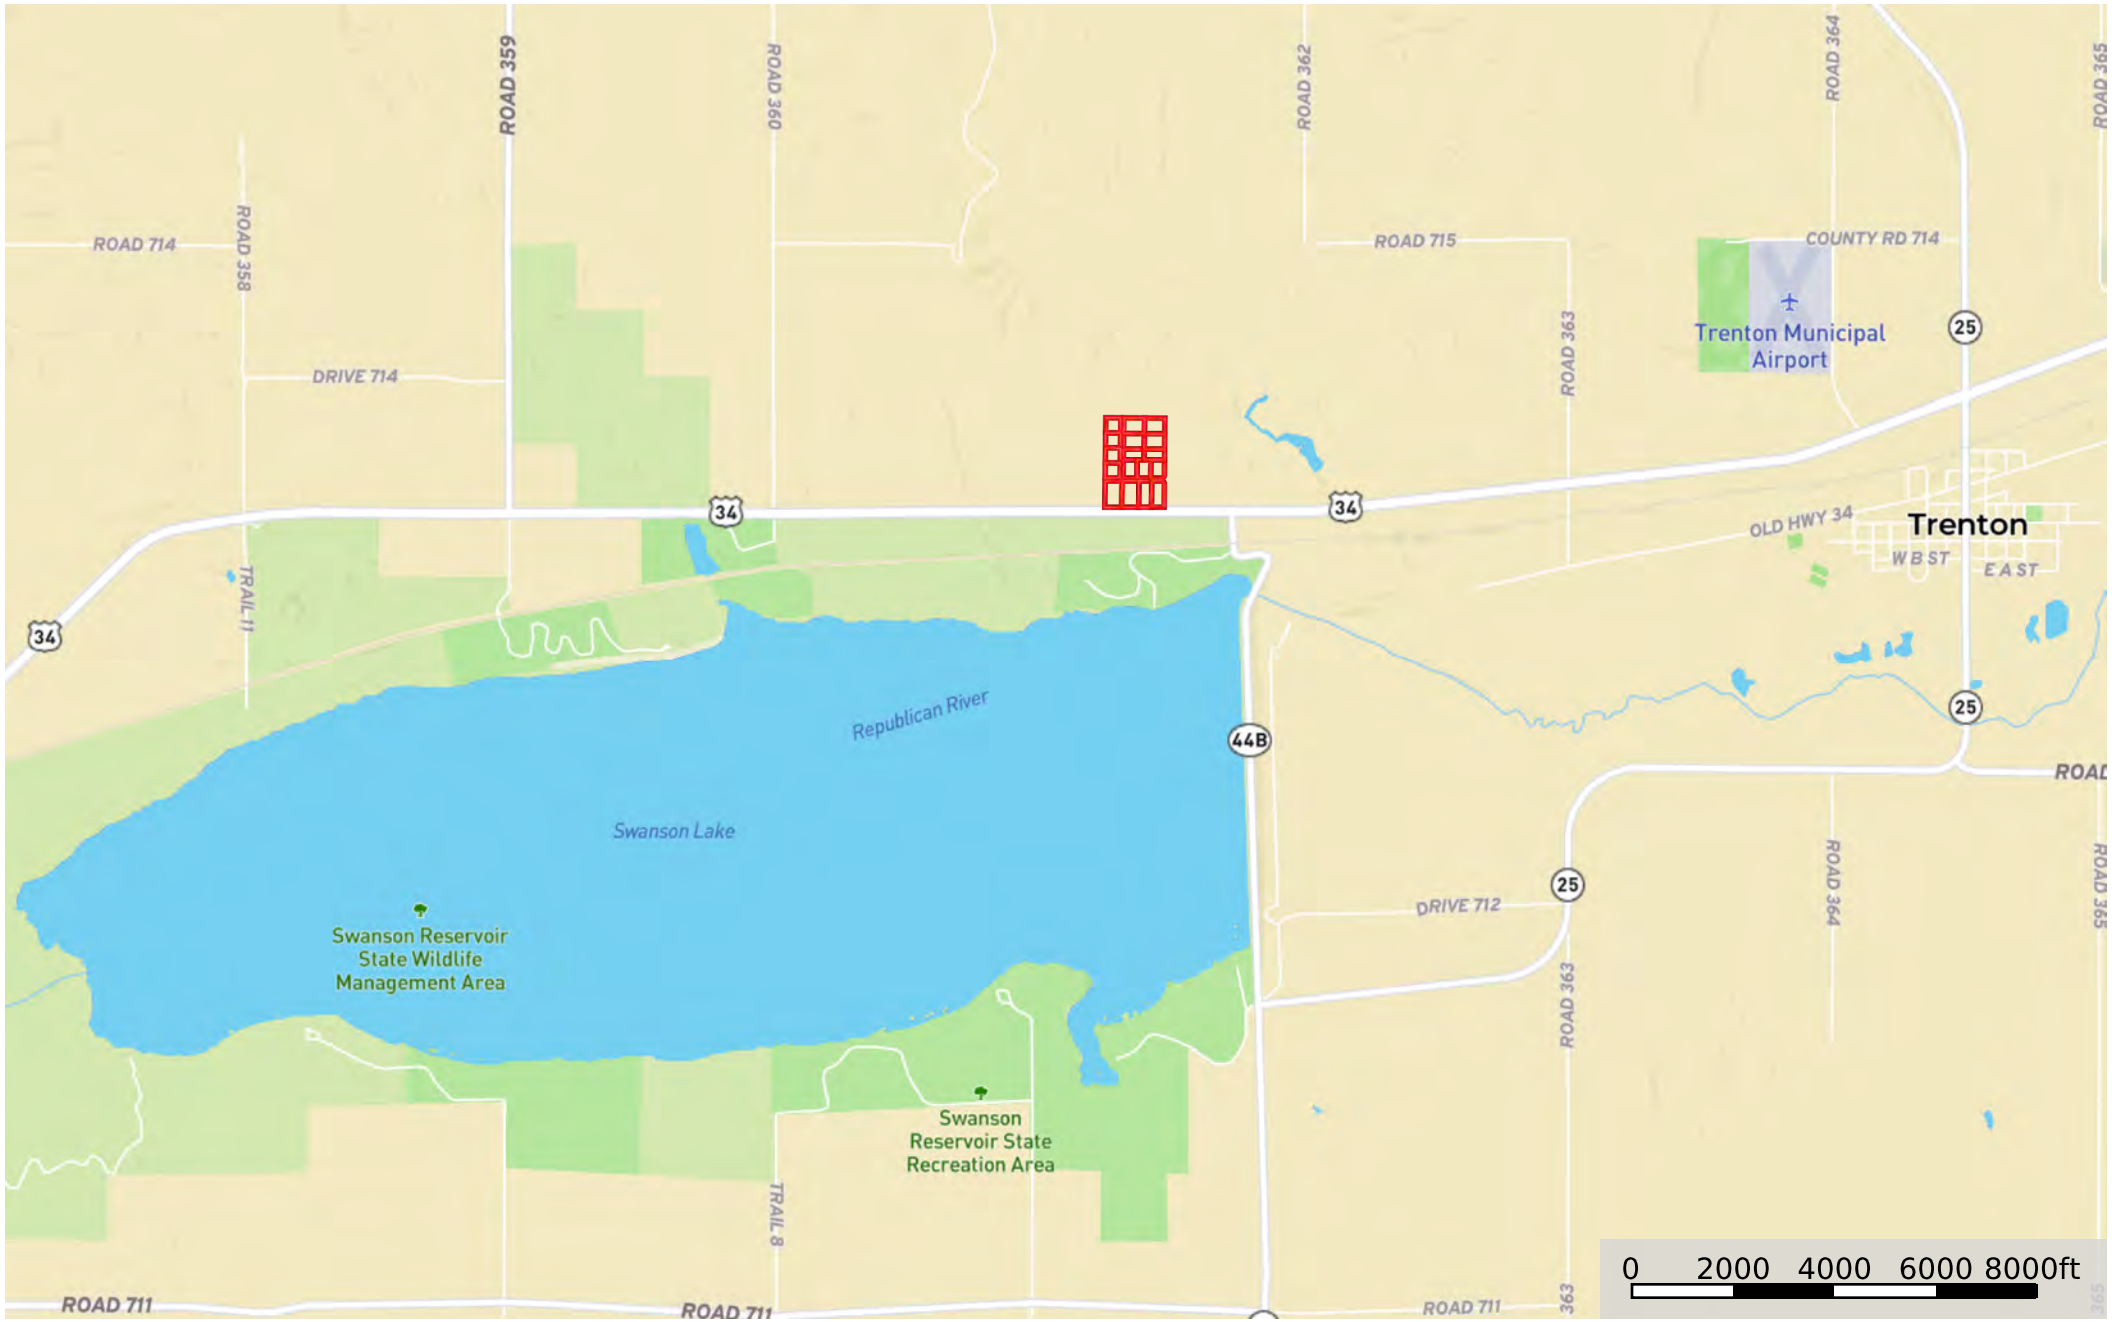

mapbox

0 200 400 600 800ft

- Lot 14
- Lot 15
- Lot 16
- Lot 17
- Lot 18
- Lot 19
- Lot 10
- Lot 13
- Lot 12
- Lot 11
- Lot 7
- Lot 6
- Lot 5
- Lot 4
- Lot 3
- Lot 2
- Lot 1

Castaway Parkway Subdivision

Hitchcock County, Nebraska, 44.27 AC +/-

- Lot 14
- Lot 15
- Lot 16
- Lot 17
- Lot 8
- Lot 9
- Lot 10
- Lot 13
- Lot 12
- Lot 11
- Lot 7
- Lot 6
- Lot 5
- Lot 4
- Lot 3
- Lot 2
- Lot 1

Castaway Parkway Subdivision

Hitchcock County, Nebraska, 44.27 AC +/-

- Lot 14
- Lot 15
- Lot 16
- Lot 17
- Lot 8
- Lot 9
- Lot 10
- Lot 13
- Lot 12
- Lot 11
- Lot 7
- Lot 6
- Lot 5
- Lot 4
- Lot 3
- Lot 2
- Lot 1