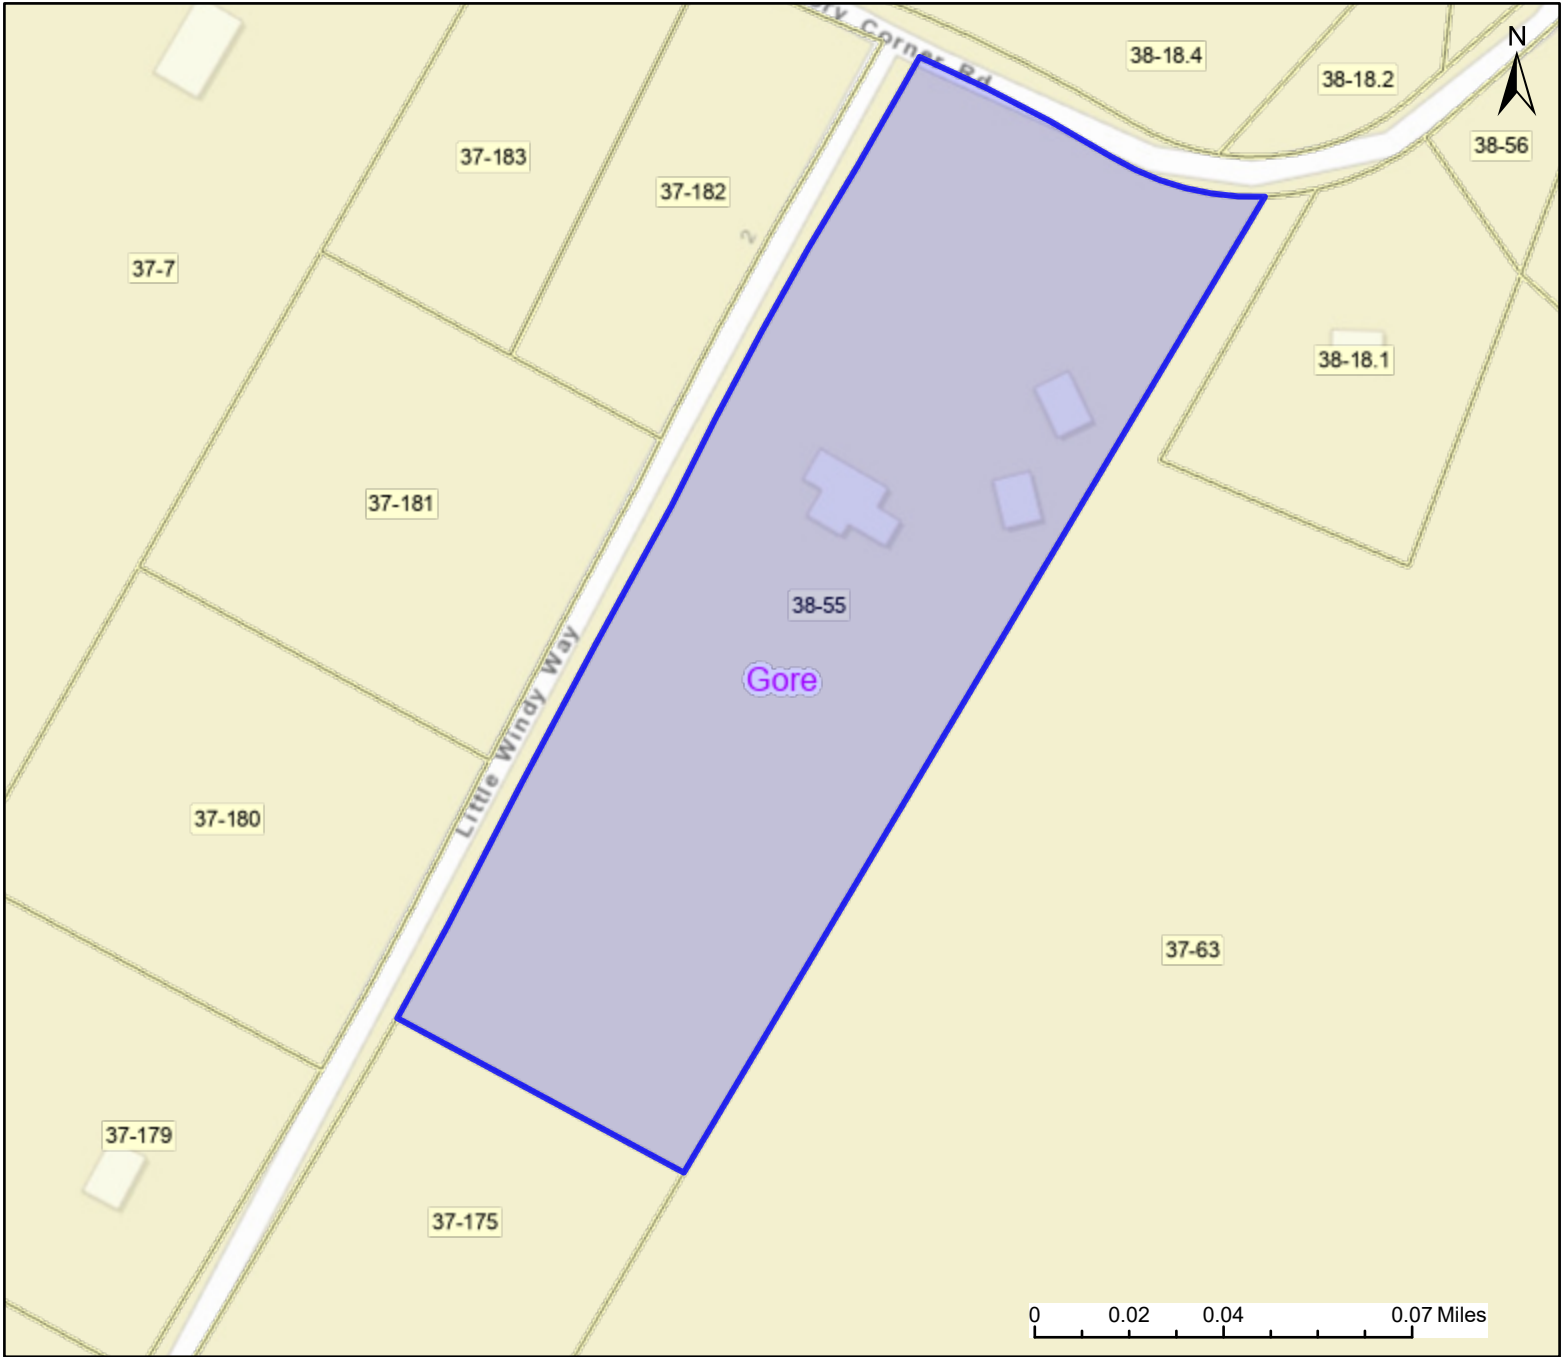

PARCEL ID: 14-05-0038-0055-0000

Legend

District

 Districts

Parcel

 WVParcels

User Notes:

Map created on October 1, 2024

Owner(s):

PEARCE JOSHUA L & SARAH R

Address:

71 LITTLE WINDY WAY

Class Type:

Residential

Legal Description:

5.474 AC S SIDE RT 45/12; (SPLIT)