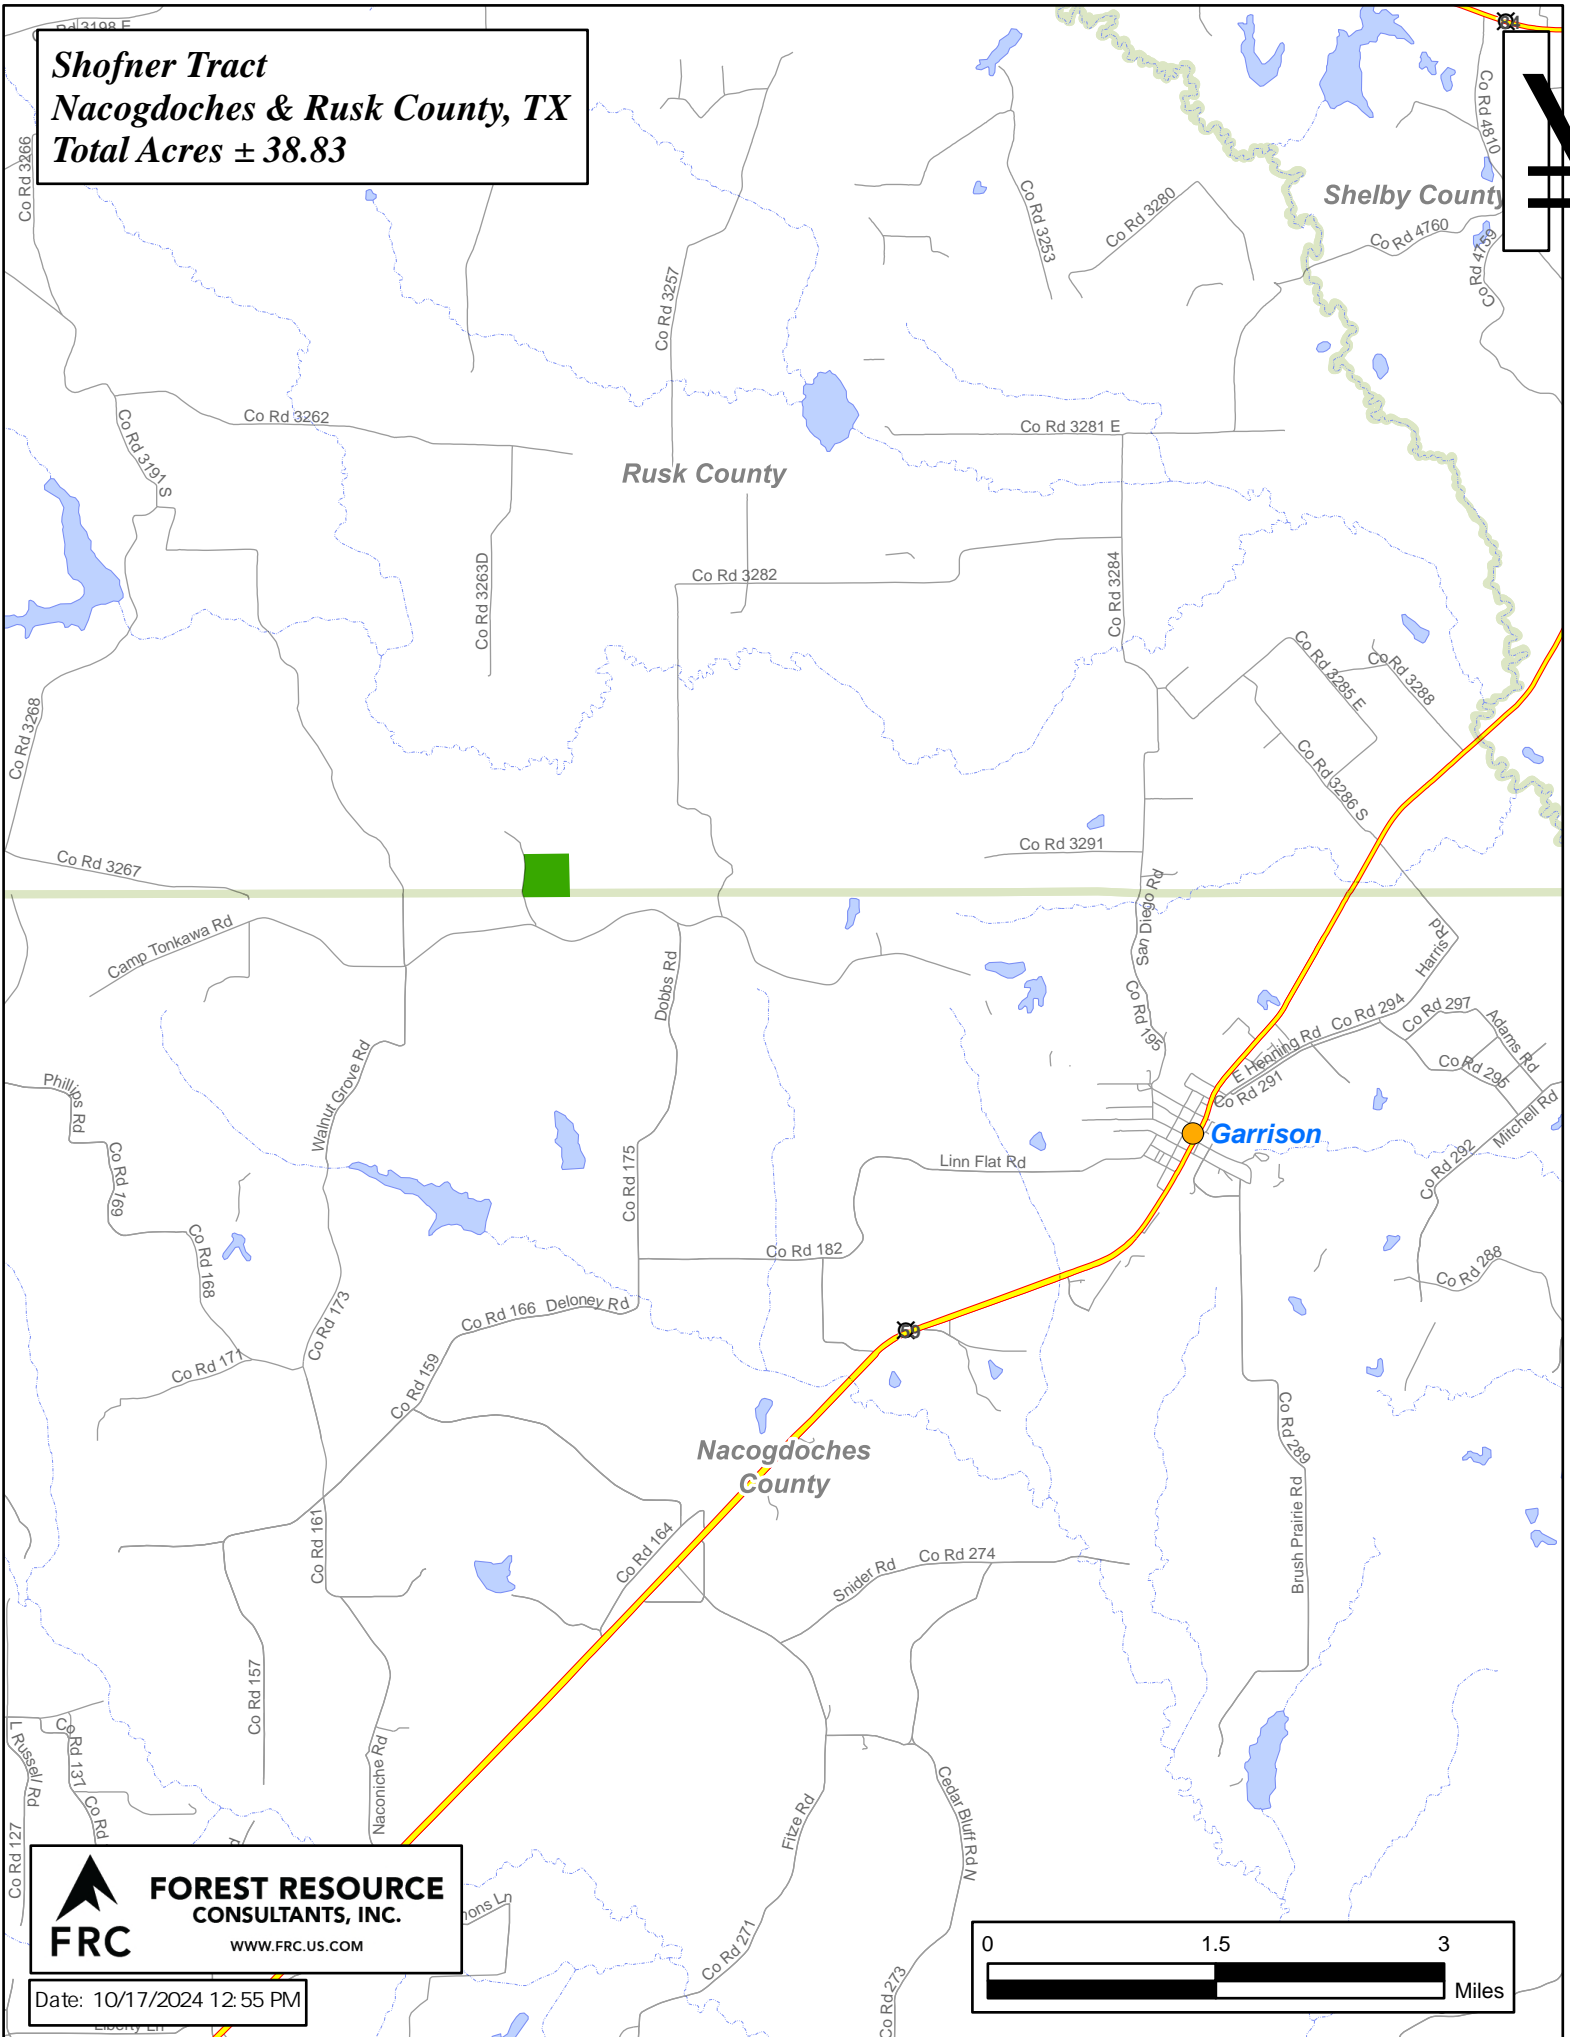

Shofner Tract
Nacogdoches & Rusk County, TX
Total Acres ± 38.83

FRC
FOREST RESOURCE
CONSULTANTS, INC.
WWW.FRC.US.COM

Date: 10/17/2024 12:55 PM