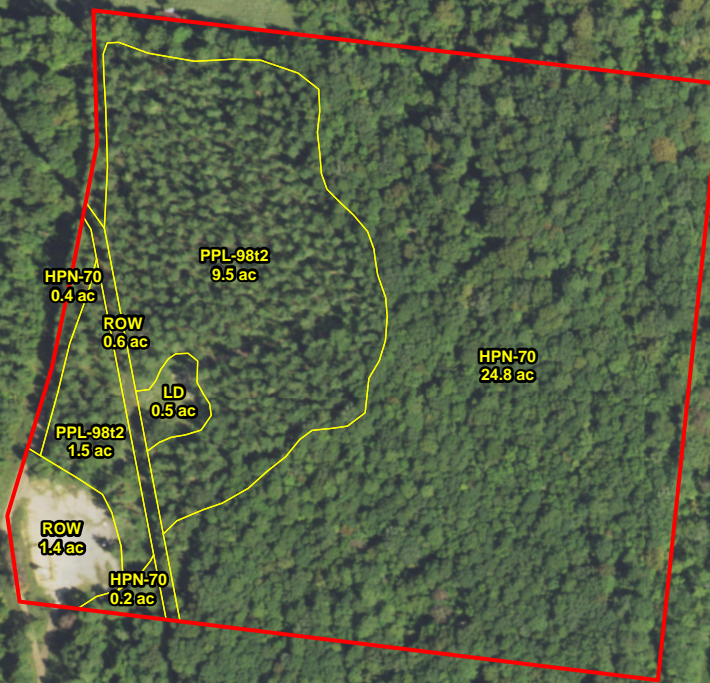

**Shofner Tract**  
**Nacogdoches & Rusk County, TX**  
**Total Acres ± 38.83**

 **FOREST RESOURCE  
CONSULTANTS, INC.**  
WWW.FRC.US.COM

Date: 10/17/2024 1:07 PM