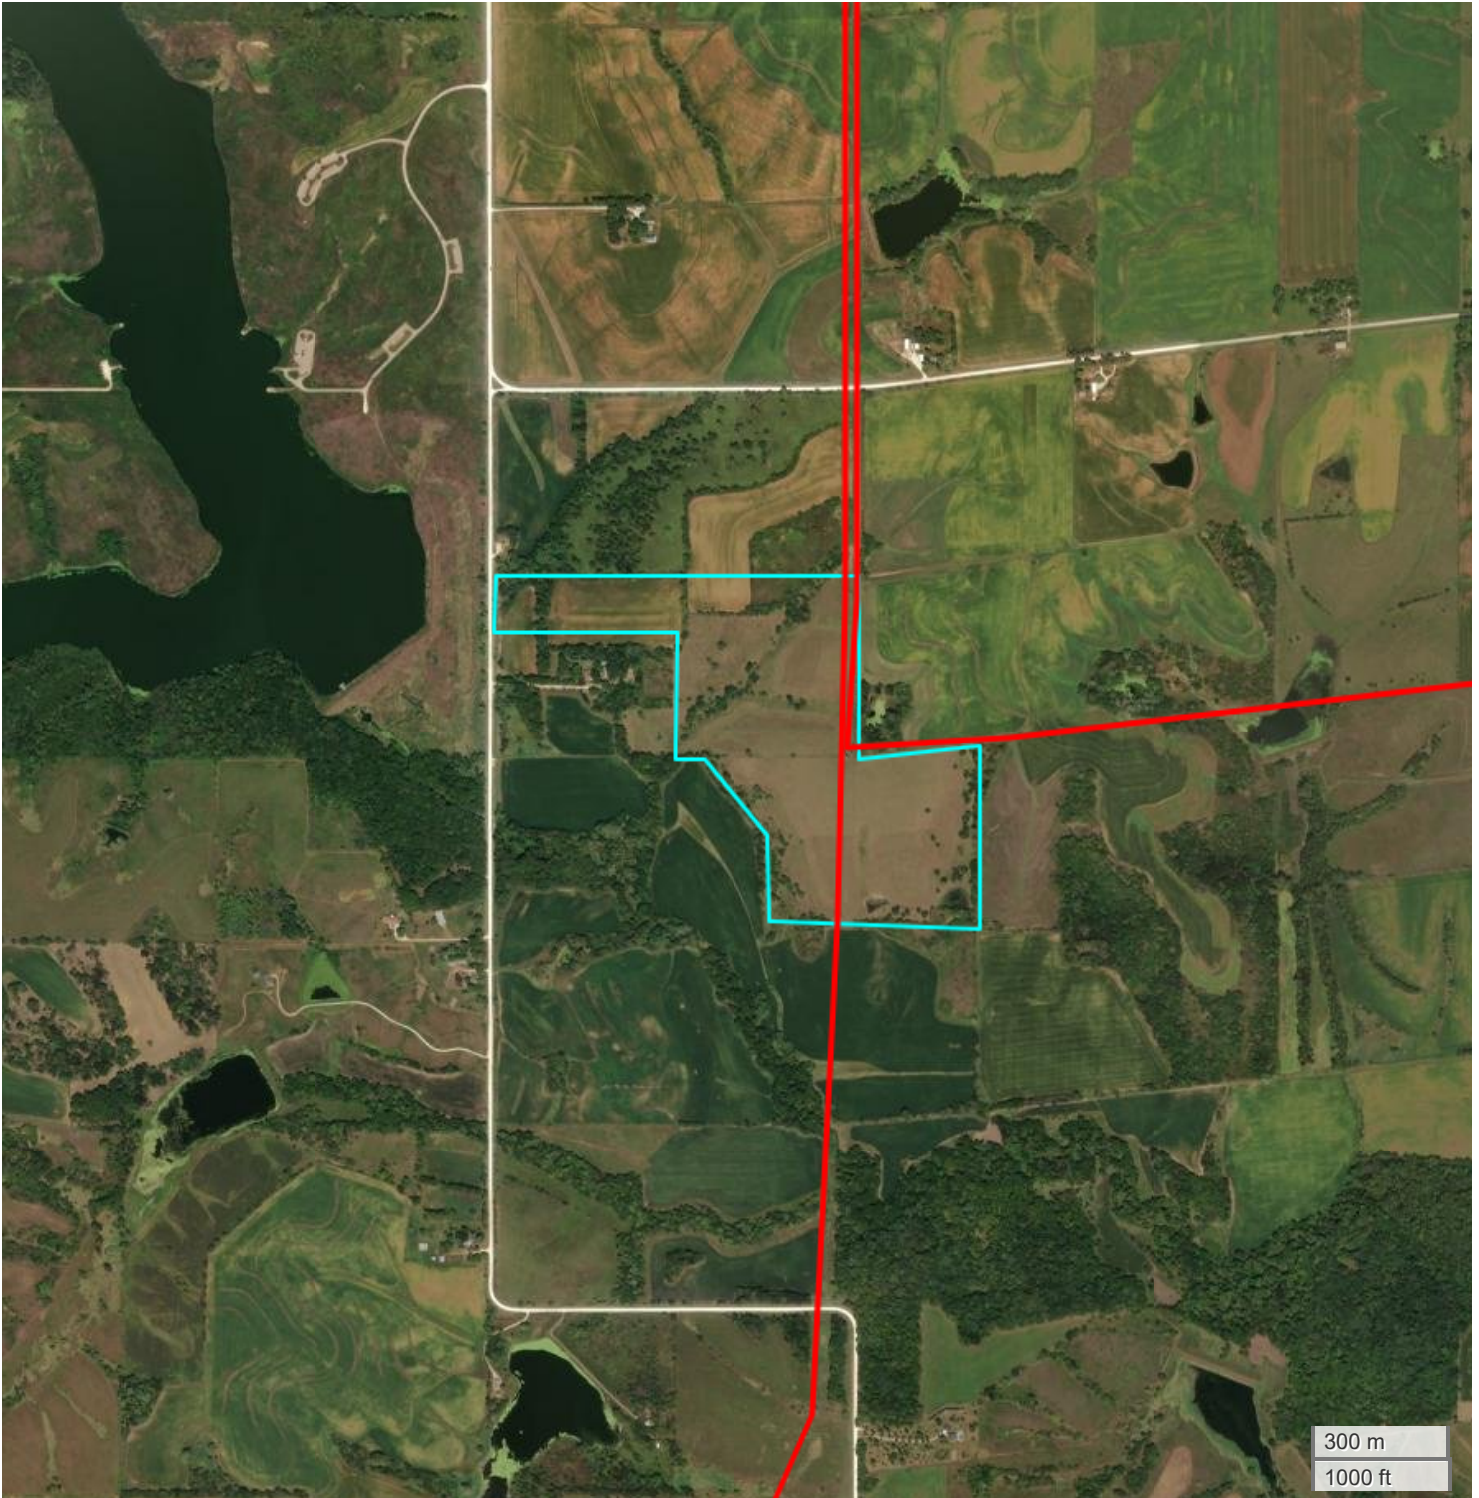

96.9 ACRES - MADISON CO, IA

ENERGY MAP

FarmWorth, LLC makes no representations or warranties, express or implied, as to the accuracy of any information, data, numerical values, boundaries, or any other information generated through the use of FarmWorth.com. User is solely responsible for independently investigating and determining all information provided through FarmWorth.com prior to use and waives any and all claims against FarmWorth, LLC for any inaccuracies or inconsistencies in the information and/or data.

-  Transmission Lines
-  Substations
-  Wind Turbine
-  Wind Farm
-  Solar
-  Oil and Gas(Active)
-  Oil and Gas(Abandoned)